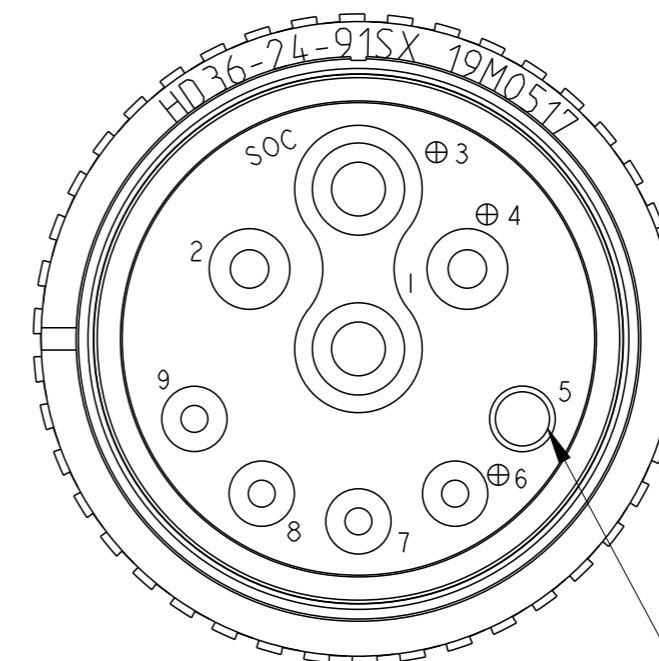

REVISIONS

P	LTR	DESCRIPTION	DATE	DWN	APVD
	NC	NEW RELEASE PER E.O. P19442	02JAN2007	AM	RDR
	A	REVISED PER ECR-21-000055	14JAN2021	AP	IG

7. BREAKAWAY FUNCTION OCCURS AT AN AXIAL LOAD OF 50 TO 100 LBS.

6. THIS CONNECTOR MATES WITH HD34-24-91P*-***** (* = SEAL TYPE, ***** = ALL MODIFICATIONS) AND HDBOX24-91P*.

5. CAVITY 5 IS WITH CONTACT SIZE 16 AND THE GROMMET IS SEALED.

4. CONTACTS 4 AND 5 ARE INTERNALLY CONNECTED. (BUILT-IN BRIDGE)

3. FOR CONTACTS AND WIRES PERFORMANCE AND APPLICATION CHARACTERISTICS SEE ENVELOPE DRAWING 0425-015-0000.

2. FOR PERFORMANCE AND APPLICATION CHARACTERISTICS SEE ENVELOPE DRAWING 0425-016-0000.

1. CONSULT THE FACTORY FOR ELECTRICAL AND MATERIAL SPECIFICATIONS.

NOTES:

THIS DRAWING IS A CONTROLLED DOCUMENT.		DWN A. MALAGON 28DEC2006				
DIMENSIONS: INCHES [mm]		CHK B. BYFORD 02JAN2007				
TOLERANCES UNLESS OTHERWISE SPECIFIED:		APVD R. REED 02JAN2007	NAME BREAKAWAY PLUG BAYONET COUPLING CONNECTOR 24-91 ARR. HDB SERIES HDB SERIES			
		PRODUCT SPEC 108-151014	SIZE A3	CAGE CODE 00779	DRAWING NO G-HDB36-24-91SX	RESTRICTED TO -
MATERIAL		APPLICATION SPEC 114-151014	SCALE 1:1		SHEET 1 OF 1	REV A
FINISH		WEIGHT	CUSTOMER DRAWING			