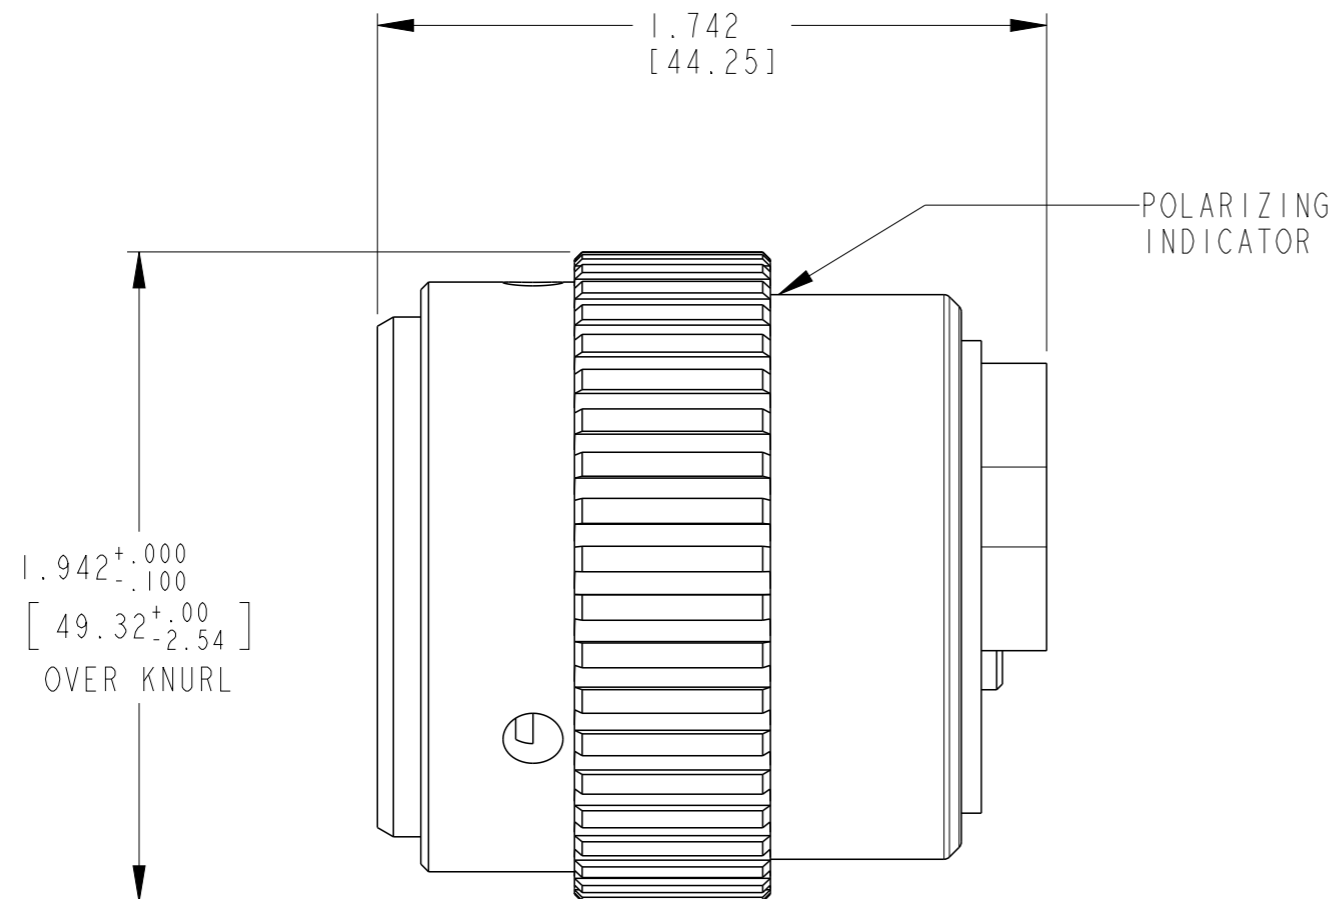

REVISIONS

P	LTR	DESCRIPTION	DATE	DWN	APVD
	NC	NEW RELEASE PER E.O. P19442	02JAN2007	AM	RDR
	A	REVISED PER ECR-21-000055	14JAN2021	AP	IG

7. BREAKAWAY FUNCTION OCCURS AT AN AXIAL LOAD OF 50 TO 100 LBS.

6. THIS CONNECTOR MATES WITH HD34-24-91P*-***** (* = SEAL TYPE, ***** = ALL MODIFICATIONS) AND HDBOX24-91P*.

5. CAVITY 5 IS WITH CONTACT SIZE 16 AND THE GROMMET IS SEALED.

4. CONTACTS 4 AND 5 ARE INTERNALLY CONNECTED. (BUILT-IN BRIDGE)

3. FOR CONTACTS AND WIRES PERFORMANCE AND APPLICATION CHARACTERISTICS SEE ENVELOPE DRAWING 0425-015-0000.

2. FOR PERFORMANCE AND APPLICATION CHARACTERISTICS SEE ENVELOPE DRAWING 0425-016-0000.

1. CONSULT THE FACTORY FOR ELECTRICAL AND MATERIAL SPECIFICATIONS.

NOTES:

THIS DRAWING IS A CONTROLLED DOCUMENT.		DWN A. MALAGON 28DEC2006				
DIMENSIONS: INCHES [mm]		CHK B. BYFORD 02JAN2007				
TOLERANCES UNLESS OTHERWISE SPECIFIED:		APVD R. REED 02JAN2007	NAME BREAKAWAY PLUG BAYONET COUPLING CONNECTOR 24-91 ARR. HDB SERIES HDB SERIES			
		PRODUCT SPEC 108-151014	SIZE A3	CAGE CODE 00779	DRAWING NO G-HDB36-24-91SX	RESTRICTED TO -
MATERIAL		APPLICATION SPEC 114-151014	SCALE 1:1		SHEET 1 OF 1	REV A
FINISH		WEIGHT	CUSTOMER DRAWING			