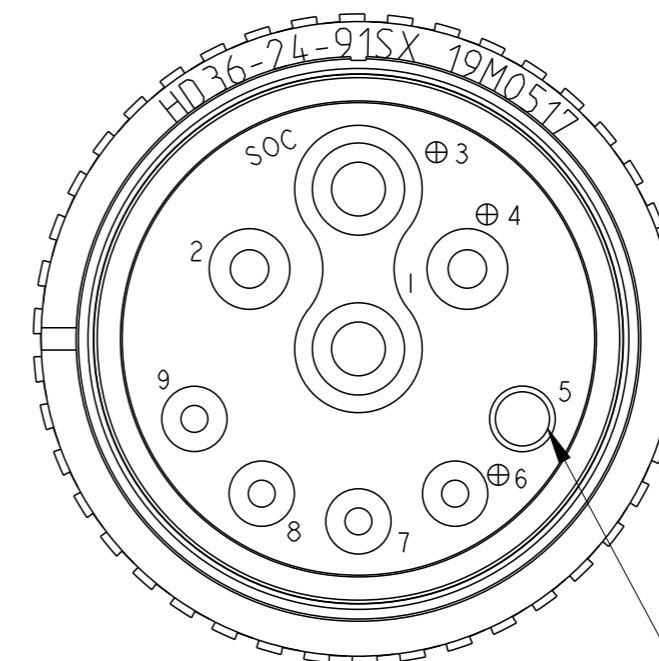

REVISIONS

P	LTR	DESCRIPTION	DATE	DWN	APVD
	NC	NEW RELEASE PER E.O. P19442	02JAN2007	AM	RDR
	A	REVISED PER ECR-21-000055	14JAN2021	AP	IG

- 7. BREAKAWAY FUNCTION OCCURS AT AN AXIAL LOAD OF 50 TO 100 LBS.
- 6. THIS CONNECTOR MATES WITH HD34-24-91P*-***** (* = SEAL TYPE, ***** = ALL MODIFICATIONS) AND HDBOX24-91P*.
- 5. CAVITY 5 IS WITH CONTACT SIZE 16 AND THE GROMMET IS SEALED.
- 4. CONTACTS 4 AND 5 ARE INTERNALLY CONNECTED. (BUILT-IN BRIDGE)
- 3. FOR CONTACTS AND WIRES PERFORMANCE AND APPLICATION CHARACTERISTICS SEE ENVELOPE DRAWING 0425-015-0000.
- 2. FOR PERFORMANCE AND APPLICATION CHARACTERISTICS SEE ENVELOPE DRAWING 0425-016-0000.
- 1. CONSULT THE FACTORY FOR ELECTRICAL AND MATERIAL SPECIFICATIONS.

NOTES:

THIS DRAWING IS A CONTROLLED DOCUMENT.		DWN A. MALAGON 28DEC2006			
DIMENSIONS: INCHES [mm]		CHK B. BYFORD 02JAN2007			
TOLERANCES UNLESS OTHERWISE SPECIFIED:		APVD R. REED 02JAN2007	NAME BREAKAWAY PLUG BAYONET COUPLING CONNECTOR 24-91 ARR. HDB SERIES HDB SERIES		
		PRODUCT SPEC 108-151014	RESTRICTED TO		
0 PLC ± 1 PLC ± 2 PLC ±.025[0.63] 3 PLC ± 4 PLC ± ANGLES ±		APPLICATION SPEC 114-151014	SIZE A3	CAGE CODE 00779	DRAWING NO G-HDB36-24-91SX
MATERIAL		WEIGHT	SCALE 1:1 SHEET 1 OF 1 REV A		
FINISH		CUSTOMER DRAWING			