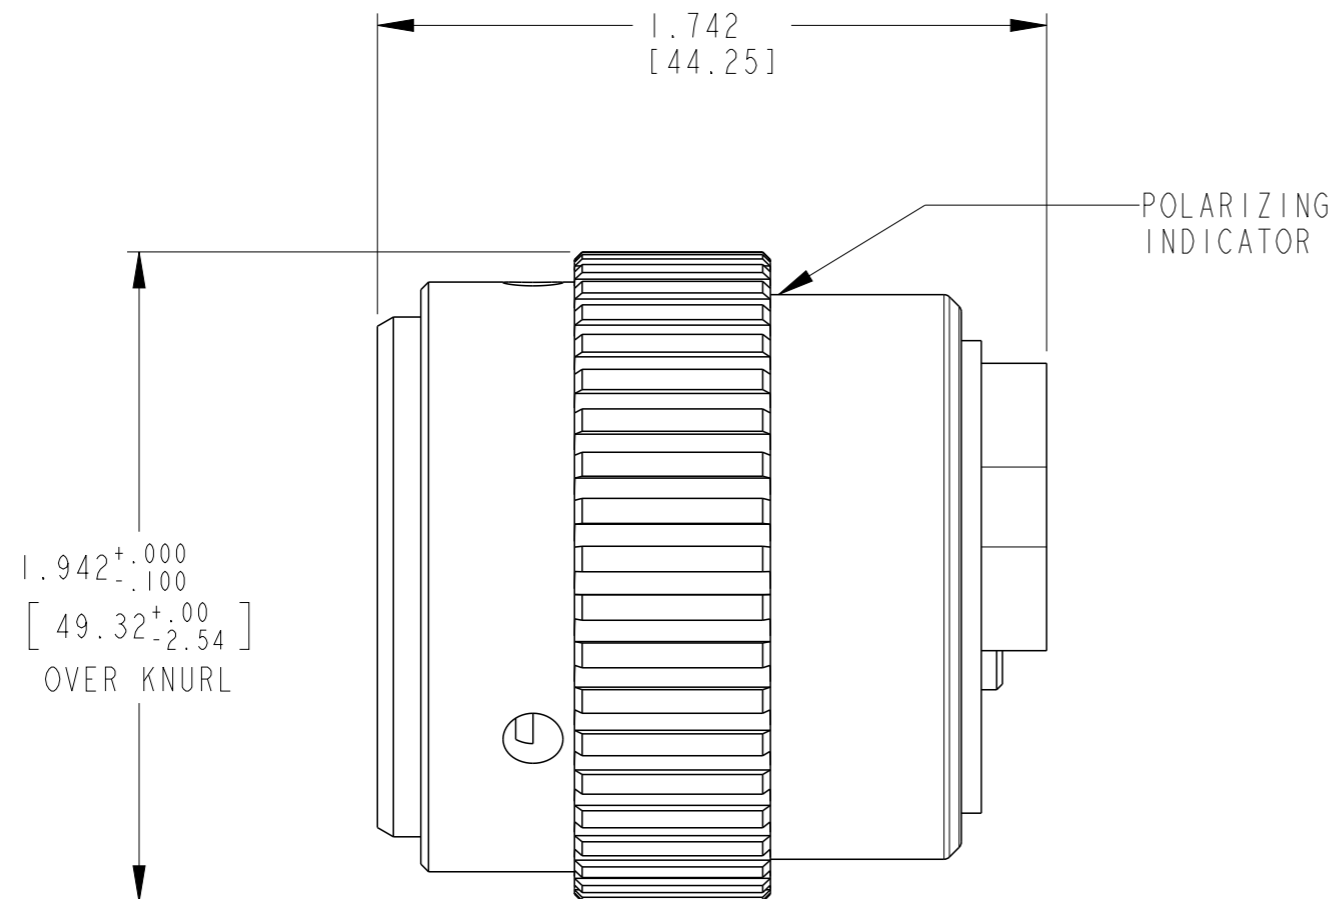

REVISIONS

P	LTR	DESCRIPTION	DATE	DWN	APVD
	NC	NEW RELEASE PER E.O. P19442	02JAN2007	AM	RDR
	A	REVISED PER ECR-21-000055	14JAN2021	AP	IG

- 7. BREAKAWAY FUNCTION OCCURS AT AN AXIAL LOAD OF 50 TO 100 LBS.
- 6. THIS CONNECTOR MATES WITH HD34-24-91P*-***** (* = SEAL TYPE, ***** = ALL MODIFICATIONS) AND HDBOX24-91P*.
- 5. CAVITY 5 IS WITH CONTACT SIZE 16 AND THE GROMMET IS SEALED.
- 4. CONTACTS 4 AND 5 ARE INTERNALLY CONNECTED. (BUILT-IN BRIDGE)
- 3. FOR CONTACTS AND WIRES PERFORMANCE AND APPLICATION CHARACTERISTICS SEE ENVELOPE DRAWING 0425-015-0000.
- 2. FOR PERFORMANCE AND APPLICATION CHARACTERISTICS SEE ENVELOPE DRAWING 0425-016-0000.
- 1. CONSULT THE FACTORY FOR ELECTRICAL AND MATERIAL SPECIFICATIONS.

NOTES:

THIS DRAWING IS A CONTROLLED DOCUMENT.		DWN A. MALAGON 28DEC2006			
DIMENSIONS: INCHES [mm]		CHK B. BYFORD 02JAN2007			
TOLERANCES UNLESS OTHERWISE SPECIFIED:		APVD R. REED 02JAN2007	NAME BREAKAWAY PLUG BAYONET COUPLING CONNECTOR 24-91 ARR. HDB SERIES HDB SERIES		
		PRODUCT SPEC 108-151014	RESTRICTED TO		
0 PLC ± 1 PLC ± 2 PLC ±.025[0.63] 3 PLC ± 4 PLC ± ANGLES ±		APPLICATION SPEC 114-151014	SIZE A3	CAGE CODE 00779	DRAWING NO G-HDB36-24-91SX
MATERIAL		WEIGHT	SCALE 1:1 SHEET 1 OF 1 REV A		
FINISH		CUSTOMER DRAWING			