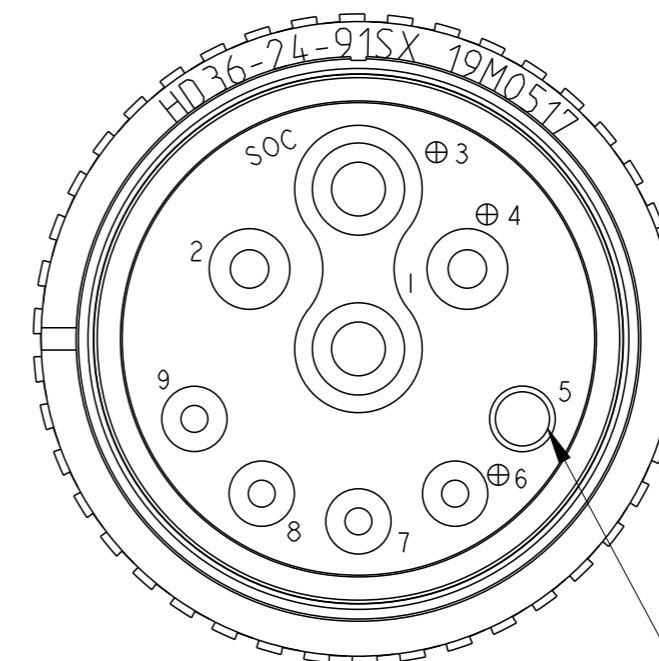

REVISIONS

P	LTR	DESCRIPTION	DATE	DWN	APVD
	NC	NEW RELEASE PER E.O. P19442	02JAN2007	AM	RDR
	A	REVISED PER ECR-21-000055	14JAN2021	AP	IG

7. BREAKAWAY FUNCTION OCCURS AT AN AXIAL LOAD OF 50 TO 100 LBS.

6. THIS CONNECTOR MATES WITH HD34-24-91P*-***** (* = SEAL TYPE, ***** = ALL MODIFICATIONS) AND HDBOX24-91P*.

5. CAVITY 5 IS WITH CONTACT SIZE 16 AND THE GROMMET IS SEALED.

4. CONTACTS 4 AND 5 ARE INTERNALLY CONNECTED. (BUILT-IN BRIDGE)

3. FOR CONTACTS AND WIRES PERFORMANCE AND APPLICATION CHARACTERISTICS SEE ENVELOPE DRAWING 0425-015-0000.

2. FOR PERFORMANCE AND APPLICATION CHARACTERISTICS SEE ENVELOPE DRAWING 0425-016-0000.

1. CONSULT THE FACTORY FOR ELECTRICAL AND MATERIAL SPECIFICATIONS.

NOTES:

THIS DRAWING IS A CONTROLLED DOCUMENT.		DWN A. MALAGON 28DEC2006				
DIMENSIONS: INCHES [mm]		CHK B. BYFORD 02JAN2007				
TOLERANCES UNLESS OTHERWISE SPECIFIED:		APVD R. REED 02JAN2007	NAME BREAKAWAY PLUG BAYONET COUPLING CONNECTOR 24-91 ARR. HDB SERIES HDB SERIES			
		PRODUCT SPEC 108-151014	SIZE A3	CAGE CODE 00779	DRAWING NO HDB36-24-91SX	RESTRICTED TO -
MATERIAL		APPLICATION SPEC 114-151014	SCALE 1:1		SHEET 1 OF 1	REV A
FINISH		WEIGHT	CUSTOMER DRAWING			