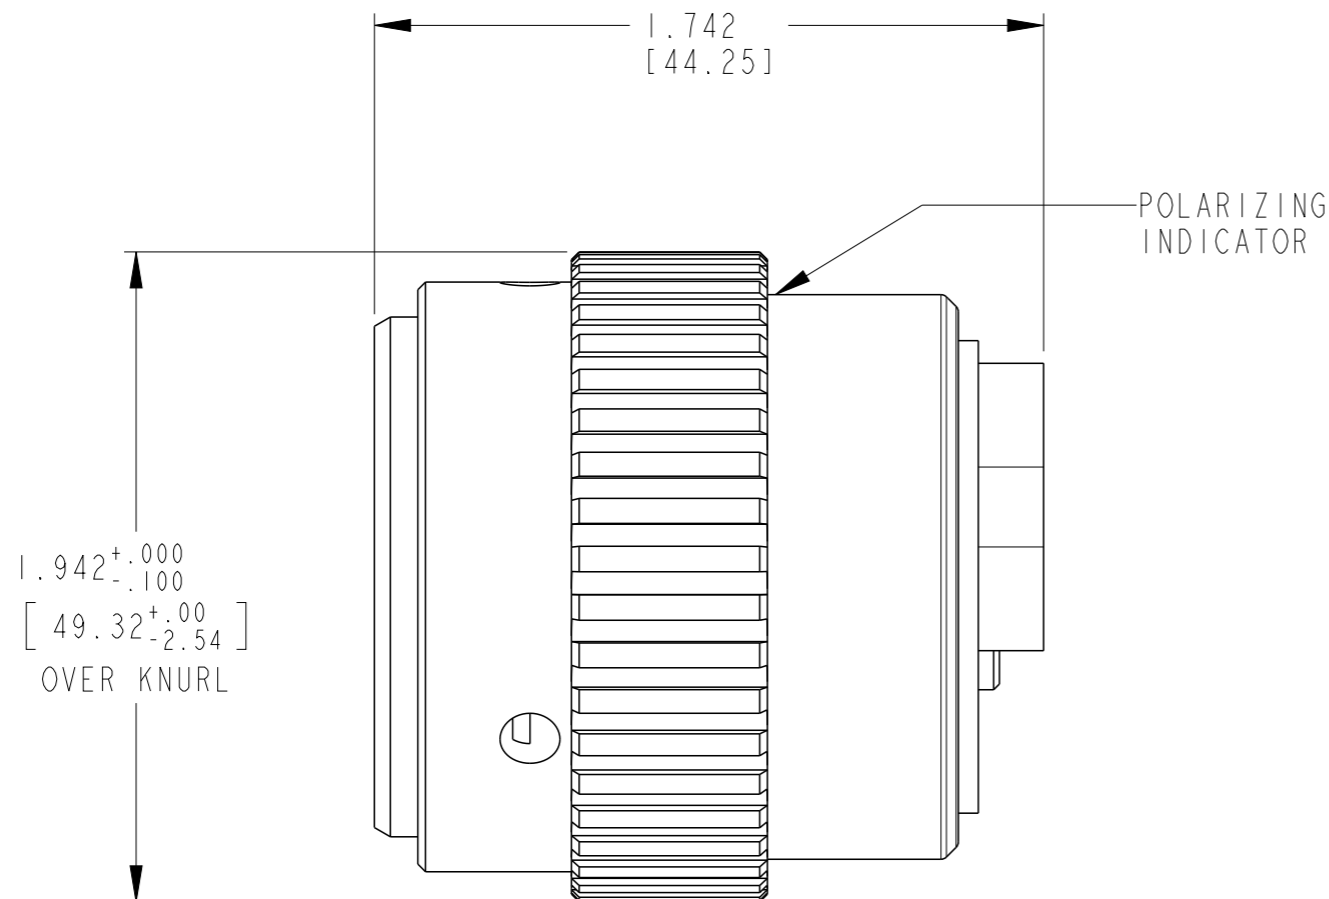

REVISIONS

P	LTR	DESCRIPTION	DATE	DWN	APVD
	NC	NEW RELEASE PER E.O. P19442	02JAN2007	AM	RDR
	A	REVISED PER ECR-21-000055	14JAN2021	AP	IG

7. BREAKAWAY FUNCTION OCCURS AT AN AXIAL LOAD OF 50 TO 100 LBS.

6. THIS CONNECTOR MATES WITH HD34-24-91P*-***** (* = SEAL TYPE, ***** = ALL MODIFICATIONS) AND HDBOX24-91P*.

5. CAVITY 5 IS WITH CONTACT SIZE 16 AND THE GROMMET IS SEALED.

4. CONTACTS 4 AND 5 ARE INTERNALLY CONNECTED. (BUILT-IN BRIDGE)

3. FOR CONTACTS AND WIRES PERFORMANCE AND APPLICATION CHARACTERISTICS SEE ENVELOPE DRAWING 0425-015-0000.

2. FOR PERFORMANCE AND APPLICATION CHARACTERISTICS SEE ENVELOPE DRAWING 0425-016-0000.

1. CONSULT THE FACTORY FOR ELECTRICAL AND MATERIAL SPECIFICATIONS.

NOTES:

THIS DRAWING IS A CONTROLLED DOCUMENT.		DWN A. MALAGON 28DEC2006				
DIMENSIONS: INCHES [mm]		CHK B. BYFORD 02JAN2007				
TOLERANCES UNLESS OTHERWISE SPECIFIED:		APVD R. REED 02JAN2007	NAME BREAKAWAY PLUG BAYONET COUPLING CONNECTOR 24-91 ARR. HDB SERIES HDB SERIES			
		PRODUCT SPEC 108-151014	SIZE A3	CAGE CODE 00779	DRAWING NO HDB36-24-91SX	RESTRICTED TO -
MATERIAL		APPLICATION SPEC 114-151014	SCALE 1:1		SHEET 1 OF 1	REV A
FINISH		WEIGHT	CUSTOMER DRAWING			