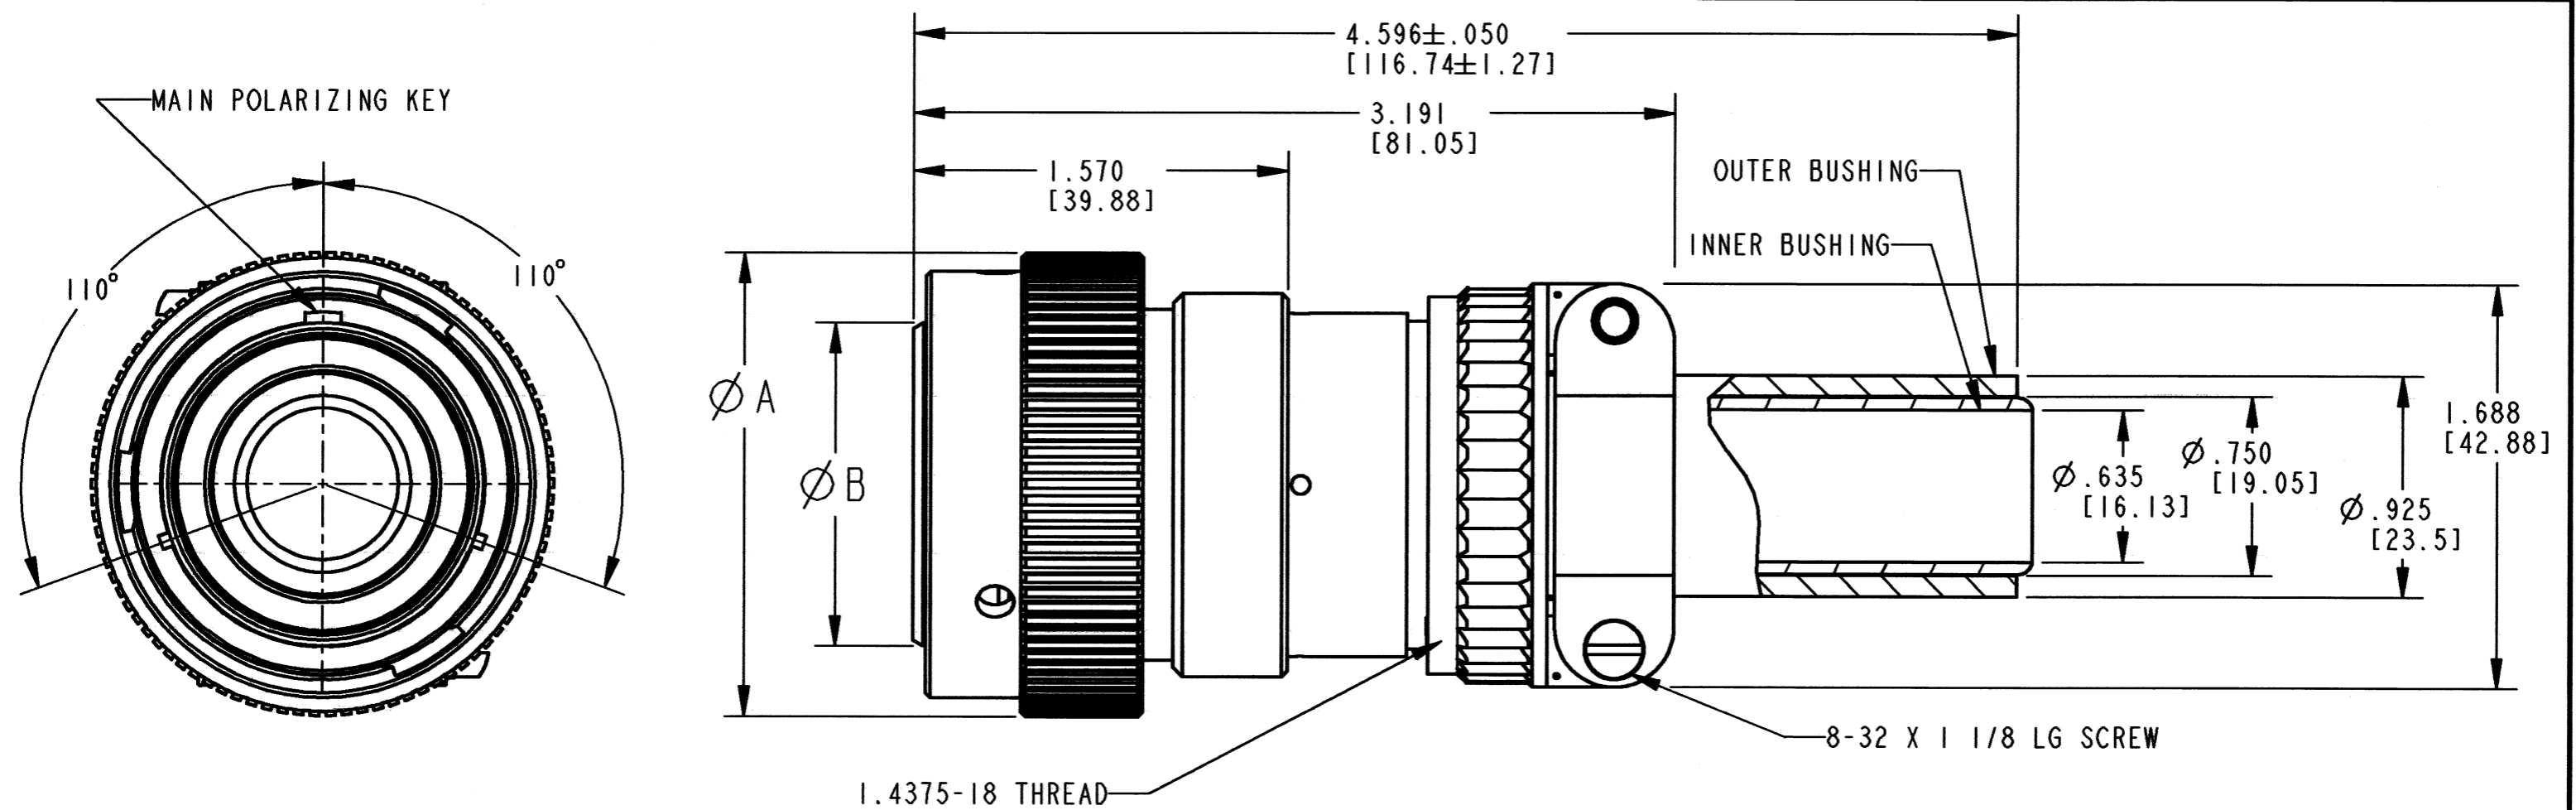

SIZE	ϕA $\pm .000$ $[-.100]$ $[\frac{+.000}{-.254}]$	ϕB
18	1.692 [42.98]	1.103 [28.02]
24	1.942 [49.32]	1.353 [34.37]

REV
NC HDB36-**-**P/S*-059
1 2

REVISIONS			
SYM	DESCRIPTION	DATE	APPROVED
NC	NEW RELEASE PER E.O. P20357	3-1-10	RDR

6. CABLE CLAMP ACCEPTS CABLE O.D. $\phi .300$ MIN. THRU $\phi .948$ MAX.
5. FOR CONTACTS AND WIRES PERFORMANCE AND APPLICATION CHARACTERISTICS SEE ENVELOPE DRAWING 0425-015-0000.
4. FOR ARRANGEMENT OF CONTACT LOCATION SEE ENVELOPE DRAWING 0425-014-2400 AND 0425-013-1800.
3. FOR PERFORMANCE AND APPLICATION CHARACTERISTICS SEE ENVELOPE DRAWING 0425-016-0000.
2. ALL DIMENSIONS ARE IN INCHES [MILLIMETERS].
- NOTES: 1. CONSULT THE FACTORY FOR ELECTRICAL AND MATERIAL SPECIFICATIONS.

9. BREAKAWAY FUNCTION OCCURS AT AN AXIAL LOAD OF 50 TO 100 LBS.
8. DIMENSION TOLERANCE IS $\pm .025$ [.63] UNLESS OTHERWISE SPECIFIED.
7. THIS CONNECTOR MATES WITH HD34-**-**₁-**₂P/S*-****
 (**₁ = SIZE, **₂ = ALL ARRANGEMENTS EXCEPT 91, * = SEAL TYPE, **** = ALL MODIFICATIONS).

SIGNATURE & DATE	
DR	R. MESSENGER 9NOV05
CHK	<i>[Signature]</i> 3/1/10
PE	<i>[Signature]</i> 3-1-10
APPD	<i>[Signature]</i> 3-1-10
SCALE	NONE WT

**PLUG CONNECTOR
SHELL SIZE 18 & 24
BAYONET COUPLING
HDB SERIES**