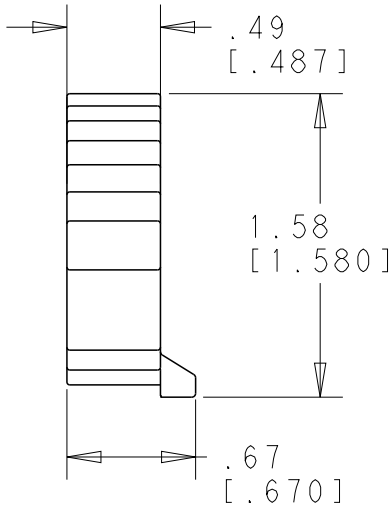

REVISIONS					
P	LTR	DESCRIPTION	DATE	DWN	APVD
	A	NEW RELEASE PER ECO-14-013325	09-01-14	DM	DM
	A1	REVISED PER ECR-20-000917	06JAN2020	AP	IG

4. PART NO. HDC16-9-L47N
3. TEMPERATURE RATING: -55°C TO +125°C [-67°F TO +257°F]
2. MATERIAL: LANYARD-GALVANIZED STEEL WITH NYLON COATING, DUST CAP-PA66
1. THIS PART IS USED ON
 HD10-9-XXX RECEPTACLES
 HD14-9-XXX RECEPTACLES
 WHERE XXX IS PIN ARRANGEMENTS.
 SEE INDIVIDUAL CUSTOMER DRAWINGS.

THIS DRAWING IS UNPUBLISHED. BY TE CONNECTIVITY
 ALL RIGHTS RESERVED.
 COPYRIGHT 2019

DIMENSIONS: MM [INCH]		DWN D. MEYER	01SEP2014	MATERIAL	FINISH GRAY	
TOLERANCES UNLESS OTHERWISE SPECIFIED: 0 PLC ± 1 PLC ± 2 PLC ±0.63 [.025] 3 PLC ± 4 PLC ± ANGLES ±5°		CHK I. GRANTCHAROVA	01SEP2014	TE Connectivity		
		APVD D. MEYER	01SEP2014			
		PRODUCT SPEC	NAME DUST CAP WITH LANYARD, SIZE 9 HD10 SERIES			
		APPLICATION SPEC	SIZE A 4		CAGE CODE 4AFU8	DRAWING NO C-HDC16-9-L47N
		WEIGHT 11.38 g	RESTRICTED TO -			
		CUSTOMER DRAWING		SCALE 1:1	SHEET 1	OF 1 REV A1