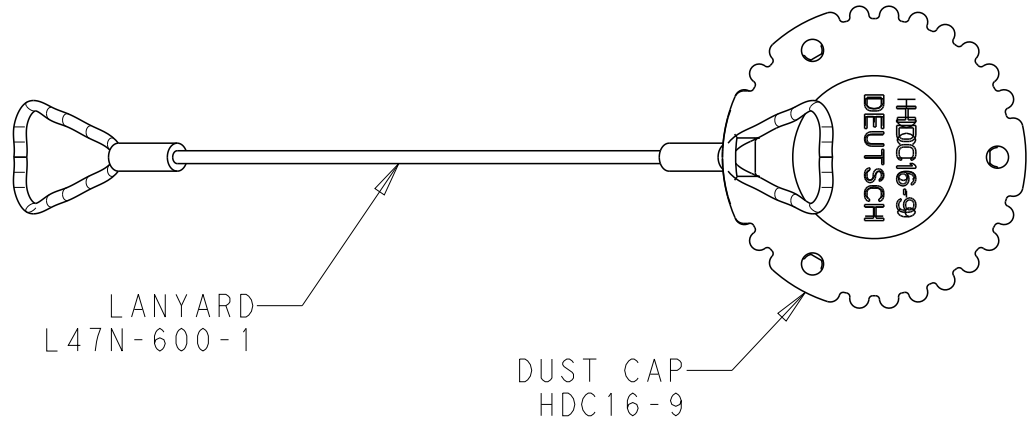

REVISIONS					
P	LTR	DESCRIPTION	DATE	DWN	APVD
	A	NEW RELEASE PER ECO-14-013325	09-01-14	DM	DM
	A1	REVISED PER ECR-20-000917	06JAN2020	AP	IG

4. PART NO. HDC16-9-L47N
3. TEMPERATURE RATING: -55°C TO +125°C [-67°F TO +257°F]
2. MATERIAL: LANYARD-GALVANIZED STEEL WITH NYLON COATING, DUST CAP-PA66
1. THIS PART IS USED ON
 HD10-9-XXX RECEPTACLES
 HD14-9-XXX RECEPTACLES
 WHERE XXX IS PIN ARRANGEMENTS.
 SEE INDIVIDUAL CUSTOMER DRAWINGS.

THIS DRAWING IS UNPUBLISHED. BY TE CONNECTIVITY
 ALL RIGHTS RESERVED.
 COPYRIGHT 2019

DIMENSIONS: MM [INCH]		DWN D. MEYER	01SEP2014	MATERIAL	FINISH GRAY	
TOLERANCES UNLESS OTHERWISE SPECIFIED: 0 PLC ± 1 PLC ± 2 PLC ±0.63 [.025] 3 PLC ± 4 PLC ± ANGLES ±5°		CHK I. GRANTCHAROVA	01SEP2014	TE Connectivity		
		APVD D. MEYER	01SEP2014			
		PRODUCT SPEC	NAME DUST CAP WITH LANYARD, SIZE 9 HD10 SERIES			
		APPLICATION SPEC	SIZE A 4		CAGE CODE 4AFU8	DRAWING NO C-HDC16-9-L47N
		WEIGHT 11.38 g	RESTRICTED TO -			
		CUSTOMER DRAWING		SCALE 1:1	SHEET 1	OF 1 REV A1