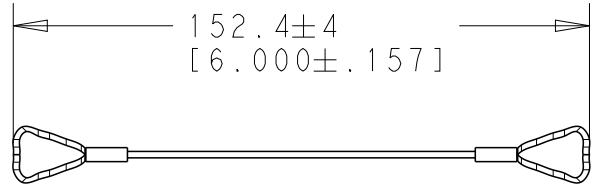

REVISIONS					
P	LTR	DESCRIPTION	DATE	DWN	APVD
	A	NEW RELEASE PER ECO-14-013325	09-01-14	DM	DM
	A1	REVISED PER ECR-20-000917	06JAN2020	AP	IG

4. PART NO. HDC16-9-L47N
3. TEMPERATURE RATING: -55°C TO +125°C [-67°F TO +257°F]
2. MATERIAL: LANYARD-GALVANIZED STEEL WITH NYLON COATING, DUST CAP-PA66
1. THIS PART IS USED ON
 HD10-9-XXX RECEPTACLES
 HD14-9-XXX RECEPTACLES
 WHERE XXX IS PIN ARRANGEMENTS.
 SEE INDIVIDUAL CUSTOMER DRAWINGS.

THIS DRAWING IS UNPUBLISHED. BY TE CONNECTIVITY
 ALL RIGHTS RESERVED.
 COPYRIGHT 2019

DIMENSIONS: MM [INCH]		DWN D. MEYER	01SEP2014	MATERIAL	FINISH GRAY	
TOLERANCES UNLESS OTHERWISE SPECIFIED: 0 PLC ± 1 PLC ± 2 PLC ±0.63 [.025] 3 PLC ± 4 PLC ± ANGLES ±5°		CHK I. GRANTCHAROVA	01SEP2014	TE Connectivity		
		APVD D. MEYER	01SEP2014			
		PRODUCT SPEC	NAME DUST CAP WITH LANYARD, SIZE 9 HD10 SERIES			
		APPLICATION SPEC	SIZE A 4		CAGE CODE 4AFU8	DRAWING NO C-HDC16-9-L47N
		WEIGHT 11.38 g	RESTRICTED TO -			
		CUSTOMER DRAWING		SCALE 1:1	SHEET 1	OF 1 REV A1