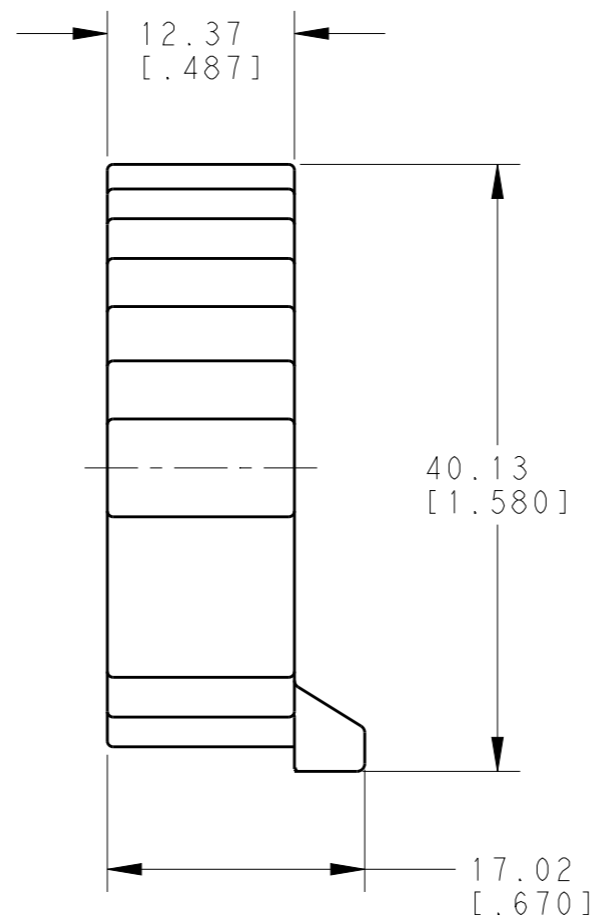

TE INTERNAL PN	DEUTSCH PN	COLOR
YHDC16-9-OBDO00000	HDC16-9-OBDO	GREY
YHDC16-9-OBDE0040	HDC16-9-OBDE004	BLACK
2301692-1	HDC16-9-OBDP080	GREEN

2 MATERIAL: HOUSING: PA 15% GF (SEE COLOR TABLE);
 O-RING: SILICONE (RED)

1. THIS PART MATES WITH ALL SIZE 9,
 HD10 SERIES RECEPTACLES.

NOTES:

THIS DRAWING IS A CONTROLLED DOCUMENT.		DWN I. GRANTCHAROVA 23MAY2013	 TE Connectivity	
DIMENSIONS: mm [INCHES]		CHK I. GRANTCHAROVA 04SEP2013		
TOLERANCES UNLESS OTHERWISE SPECIFIED:		APVD D. MEYER 04SEP2013	NAME PROTECTIVE COVER, RECEPTACLE SIZE 9 HD10 SERIES	
0 PLC ± 1 PLC ± 2 PLC ±0.63 [.025] 3 PLC ± 4 PLC ± ANGLES ±0°30'0"		PRODUCT SPEC	RESTRICTED TO	
MATERIAL		APPLICATION SPEC	SIZE A3	CAGE CODE 4AFU8
FINISH		WEIGHT 9.512g	DRAWING NO HDC16-9-OBDO-XXXX	
		CUSTOMER DRAWING	SCALE 2:1	SHEET 1 OF 1
			REV B1	