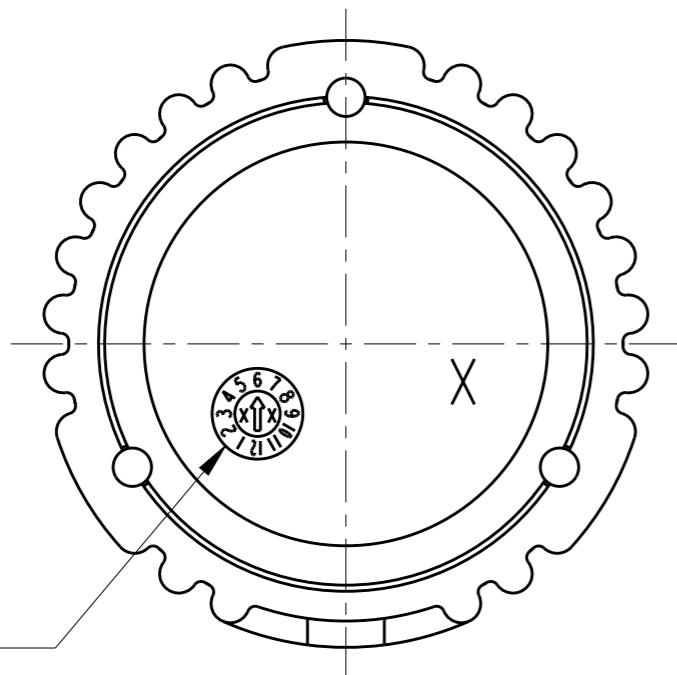

TE INTERNAL PN	DEUTSCH PN	COLOR
YHDC16-9-OBDO00000	HDC16-9-OBDO	GREY
YHDC16-9-OBDE0040	HDC16-9-OBDE004	BLACK
2301692-1	HDC16-9-OBDP080	GREEN

2 MATERIAL: HOUSING: PA 15% GF (SEE COLOR TABLE);
 O-RING: SILICONE (RED)

1. THIS PART MATES WITH ALL SIZE 9,
 HD10 SERIES RECEPTACLES.

NOTES:

THIS DRAWING IS A CONTROLLED DOCUMENT.		DWN I. GRANTCHAROVA 23MAY2013	 TE Connectivity	
DIMENSIONS: mm [INCHES]		CHK I. GRANTCHAROVA 04SEP2013		
TOLERANCES UNLESS OTHERWISE SPECIFIED:		APVD D. MEYER 04SEP2013	NAME PROTECTIVE COVER, RECEPTACLE SIZE 9 HD10 SERIES	
0 PLC ± 1 PLC ± 2 PLC ±0.63 [.025] 3 PLC ± 4 PLC ± ANGLES ±0°30'0"		PRODUCT SPEC	RESTRICTED TO	
MATERIAL		APPLICATION SPEC	SIZE A3	CAGE CODE 4AFU8
FINISH		WEIGHT 9.512g	DRAWING NO HDC16-9-OBDO-XXXX	
		CUSTOMER DRAWING	SCALE 2:1	SHEET 1 OF 1
			REV B1	