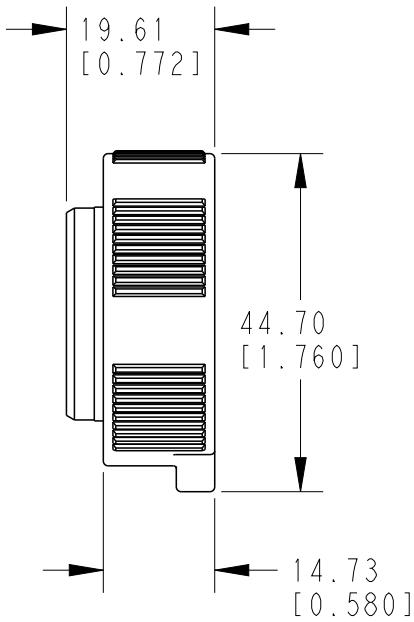

REVISIONS					
P	LTR	DESCRIPTION	DATE	DWN	APVD
	A	INITIAL RELEASE	24MAR2020	CO	IG

3M HEAT SHRINK WITH THERMOPLASTIC ADHESIVE

© 2020 TE Connectivity. All Rights Reserved.

2 MATERIAL: LANYARD-NITRILE, DUST CAP-PA66

1. THIS PART IS USED ON HDP26-18-XXXX RECEPTACLE WHERE XXXX IS PIN ARRAGEMENT. SEE INDIVIDUAL CUSTOMER DRAWINGS.

1	HDC26-18	DUST CAP, 18SZ, REC, BLK, HDP	2
1	JDL082397	RUBBER LYD	1
	PART NUMBER	DESCRIPTION	ITEM NO
<REVISION OF EACH ASSY NO. (WHEN BLANK, USE DRAWING REVISION)>			
QTY	PART LIST		

NOTES:

DIMENSIONS: mm [INCH]	DWN C. OJEDA 24MAR2020	MATERIAL	2	FINISH	BLACK
TOLERANCES UNLESS OTHERWISE SPECIFIED:	CHK A. POLO 24MAR2020	TE TE Connectivity			
0 PLC ±-	APVD I. GRANTCHAROVA 27MAR2020				
1 PLC ±-	PRODUCT SPEC	NAME DUSTCAP WITH LANYARD SIZE 18 HDP20 SERIES			
2 PLC ±0.63 [0.025]	APPLICATION SPEC	SIZE	CAGE CODE	DRAWING NO	RESTRICTED TO
3 PLC ±-	114-151015	A 4	00779	C-HDC26-18-JDL	-
4 PLC ±-	WEIGHT				
ANGLES ±5°					
CUSTOMER DRAWING		SCALE	1:2	SHEET	1 OF 1
				REV	A