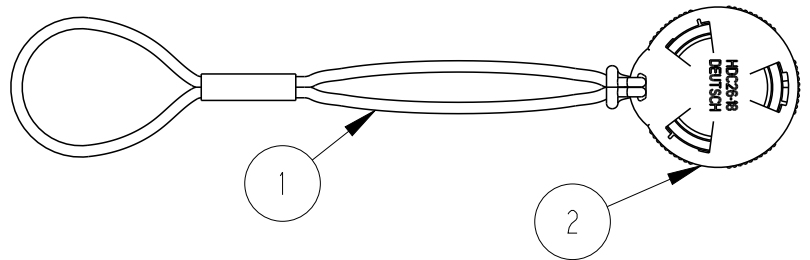

REVISIONS					
P	LTR	DESCRIPTION	DATE	DWN	APVD
	A	INITIAL RELEASE	24MAR2020	CO	IG

3M HEAT SHRINK WITH THERMOPLASTIC ADHESIVE

© 2020 TE Connectivity. All Rights Reserved.

2 MATERIAL: LANYARD-NITRILE, DUST CAP-PA66

1. THIS PART IS USED ON HDP26-18-XXXX RECEPTACLE WHERE XXXX IS PIN ARRAGEMENT. SEE INDIVIDUAL CUSTOMER DRAWINGS.

1	HDC26-18	DUST CAP, 18SZ, REC, BLK, HDP	2
1	JDL082397	RUBBER LYD	1
	PART NUMBER	DESCRIPTION	ITEM NO
<REVISION OF EACH ASSY NO. (WHEN BLANK, USE DRAWING REVISION)>			
QTY	PART LIST		

NOTES:

DIMENSIONS: mm [INCH]	DWN C. OJEDA 24MAR2020	MATERIAL	2	FINISH	BLACK
TOLERANCES UNLESS OTHERWISE SPECIFIED:	CHK A. POLO 24MAR2020	TE TE Connectivity			
0 PLC ±-	APVD I. GRANTCHAROVA 27MAR2020				
1 PLC ±-	PRODUCT SPEC	NAME DUSTCAP WITH LANYARD SIZE 18 HDP20 SERIES			
2 PLC ±0.63 [0.025]	APPLICATION SPEC	SIZE	CAGE CODE	DRAWING NO	RESTRICTED TO
3 PLC ±-	114-151015	A 4	00779	C-HDC26-18-JDL	-
4 PLC ±-	WEIGHT				
ANGLES ±5°					
CUSTOMER DRAWING		SCALE	1:2	SHEET	1 OF 1
				REV	A