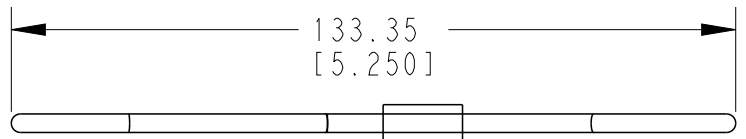

REVISIONS					
P	LTR	DESCRIPTION	DATE	DWN	APVD
	A	INITIAL RELEASE	24MAR2020	CO	IG

3M HEAT SHRINK WITH THERMOPLASTIC ADHESIVE

© 2020 TE Connectivity. All Rights Reserved.

2 MATERIAL: LANYARD-NITRILE, DUST CAP-PA66

1. THIS PART IS USED ON HDP26-18-XXXX RECEPTACLE WHERE XXXX IS PIN ARRAGEMENT. SEE INDIVIDUAL CUSTOMER DRAWINGS.

1	HDC26-18	DUST CAP, 18SZ, REC, BLK, HDP	2
1	JDL082397	RUBBER LYD	1
	PART NUMBER	DESCRIPTION	ITEM NO
<REVISION OF EACH ASSY NO. (WHEN BLANK, USE DRAWING REVISION)>			
QTY	PART LIST		

NOTES:

DIMENSIONS: mm [INCH]	DWN C. OJEDA 24MAR2020	MATERIAL	2	FINISH	BLACK
TOLERANCES UNLESS OTHERWISE SPECIFIED:	CHK A. POLO 24MAR2020	TE TE Connectivity			
0 PLC ±-	APVD I. GRANTCHAROVA 27MAR2020				
1 PLC ±-	PRODUCT SPEC	NAME DUSTCAP WITH LANYARD SIZE 18 HDP20 SERIES			
2 PLC ±0.63 [0.025]	APPLICATION SPEC	SIZE	CAGE CODE	DRAWING NO	RESTRICTED TO
3 PLC ±-	114-151015	A 4	00779	C-HDC26-18-JDL	-
4 PLC ±-	WEIGHT				
ANGLES ±5°					
CUSTOMER DRAWING		SCALE	1:2	SHEET	1 OF 1
				REV	A