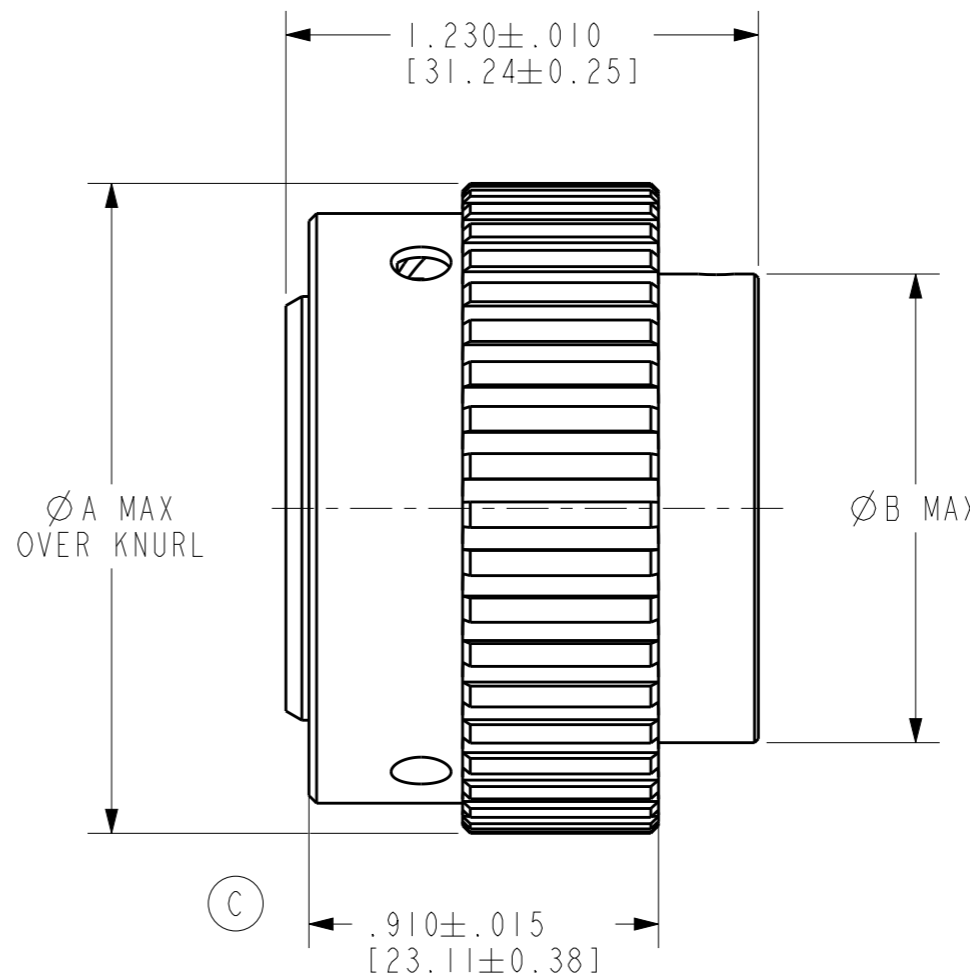

3D VIEW (C)

SHELL SIZE XX	Ø A MAX.	Ø B ± .010 [± .254]
18	1.692 [42.97]	1.220 [30.98]
24	1.942 [49.32]	1.470 [37.33]

(2) DATE CODE: IDENTIFIES THE YEAR, MONTH, DAY AND HOUR OF ASSEMBLY. (C)
 YEAR: FIRST AND SECOND DIGIT (19 = 2019).
 MONTH: THIRD DIGIT, EXCLUDING "1", A=JAN, B=FEB, ...M=DEC.
 DAY: FOURTH AND FIFTH DIGITS (06 = 6th DAY)
 HOUR: SIXTH AND SEVENTH DIGITS (11 = 11AM).

(1) MATERIAL: SHELL - ALUMINUM.

NOTES:

THIS DRAWING IS A CONTROLLED DOCUMENT.		DWN X. SANCHEZ 28OCT03	STE TE Connectivity			
DIMENSIONS: INCH [mm]		CHK B. BYFORD 12/09/2011				
TOLERANCES UNLESS OTHERWISE SPECIFIED:		APVD S. BEARD 12/6/11	NAME COVER PROTECTIVE BAYONET COUPLING TO MATE WITH RECEPTACLE			
0 PLC ±-		PRODUCT SPEC -	SIZE A3	CAGE CODE 11139	DRAWING NO. C-HDC36-XXIE	RESTRICTED TO -
1 PLC ±-		APPLICATION SPEC -	SCALE 2:1 SHEET 1 OF 1 REV C			
2 PLC ±-		WEIGHT -	CUSTOMER DRAWING			
3 PLC ±0.010						
4 PLC ±-						
ANGLES ±0° 30' 0"						
FINISH						