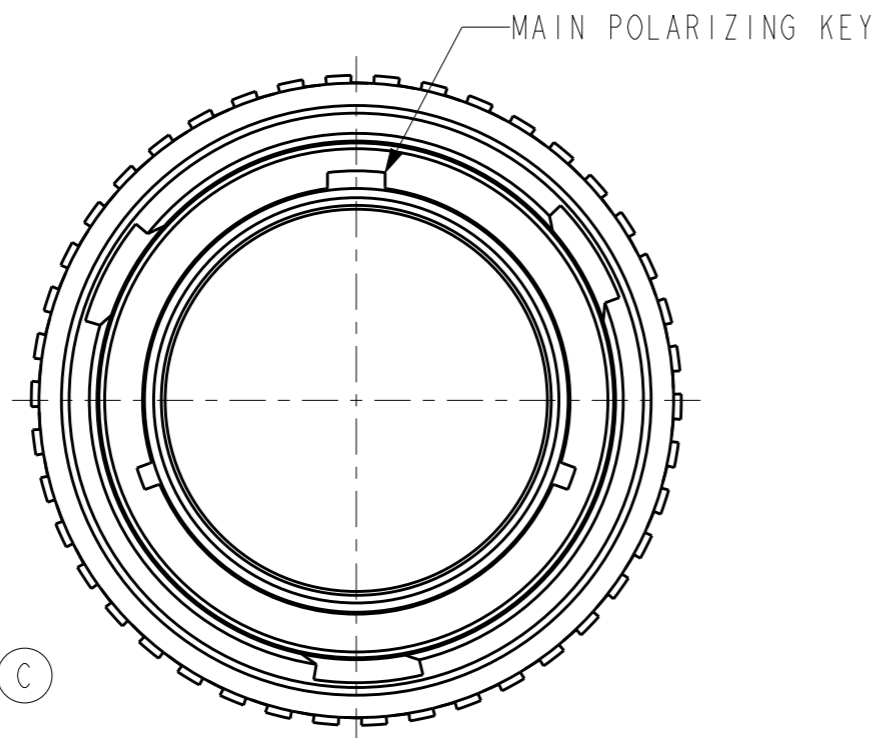

3D VIEW (C)

SHELL SIZE XX	Ø A MAX.	Ø B ± .010 [± .254]
18	1.692 [42.97]	1.220 [30.98]
24	1.942 [49.32]	1.470 [37.33]

(2) DATE CODE: IDENTIFIES THE YEAR, MONTH, DAY AND HOUR OF ASSEMBLY. (C)
 YEAR: FIRST AND SECOND DIGIT (19 = 2019).
 MONTH: THIRD DIGIT, EXCLUDING "1", A=JAN, B=FEB, ...M=DEC.
 DAY: FOURTH AND FIFTH DIGITS (06 = 6th DAY)
 HOUR: SIXTH AND SEVENTH DIGITS (11 = 11AM).

(1) MATERIAL: SHELL - ALUMINUM.

NOTES:

THIS DRAWING IS A CONTROLLED DOCUMENT.		DWN X. SANCHEZ 28OCT03	STE TE Connectivity			
DIMENSIONS: INCH [mm]		CHK B. BYFORD 12/09/2011				
TOLERANCES UNLESS OTHERWISE SPECIFIED:		APVD S. BEARD 12/6/11	NAME COVER PROTECTIVE BAYONET COUPLING TO MATE WITH RECEPTACLE			
0 PLC ±-		PRODUCT SPEC -	SIZE A3	CAGE CODE 11139	DRAWING NO. C-HDC36-XXIE	RESTRICTED TO -
1 PLC ±-		APPLICATION SPEC -	SCALE 2:1 SHEET 1 OF 1 REV C			
2 PLC ±-		WEIGHT -	CUSTOMER DRAWING			
3 PLC ±0.010						
4 PLC ±-						
ANGLES ±0° 30' 0"						
FINISH						