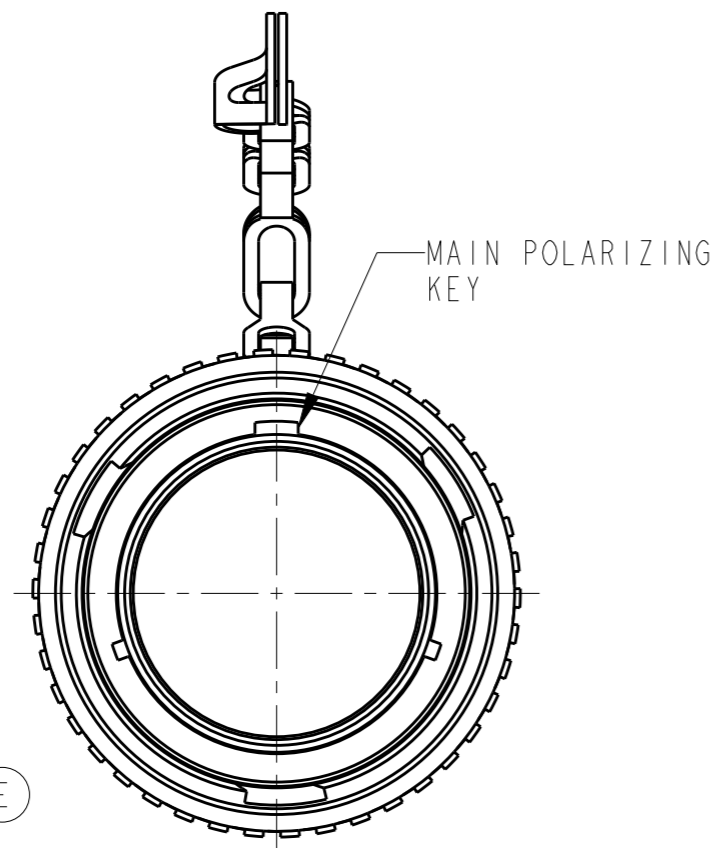

SHELL SIZE XX	A MAX. Ø	ØB ±.010 [±0.25]	WEIGHT IN GRAMS
18	1.692 [42.97]	1.220 [30.98]	46.59
24	1.942 [49.32]	1.470 [37.33]	50.62

△ DATE CODE: IDENTIFIES THE YEAR, MONTH, DAY AND HOUR OF ASSEMBLY. YEAR: FIRST AND SECOND DIGIT (19 = 2019). MONTH: THIRD DIGIT, EXCLUDING "1", A=JAN, B=FEB, ...M=DEC. DAY: FOURTH AND FIFTH DIGITS (06 = 6th DAY) HOUR: SIXTH AND SEVENTH DIGITS (11 = 11AM)

△ MATERIAL: SHELL: ALUMINUM; CHAIN: STAINLESS STEEL.

NOTES:

THIS DRAWING IS A CONTROLLED DOCUMENT.

DWN 29APR2014 JAIME C. APOSTOL

CHK 30APR2014 ILINA GRANICHAROVA

APVD 30APR2014 DAVID MEYER

PRODUCT SPEC

APPLICATION SPEC