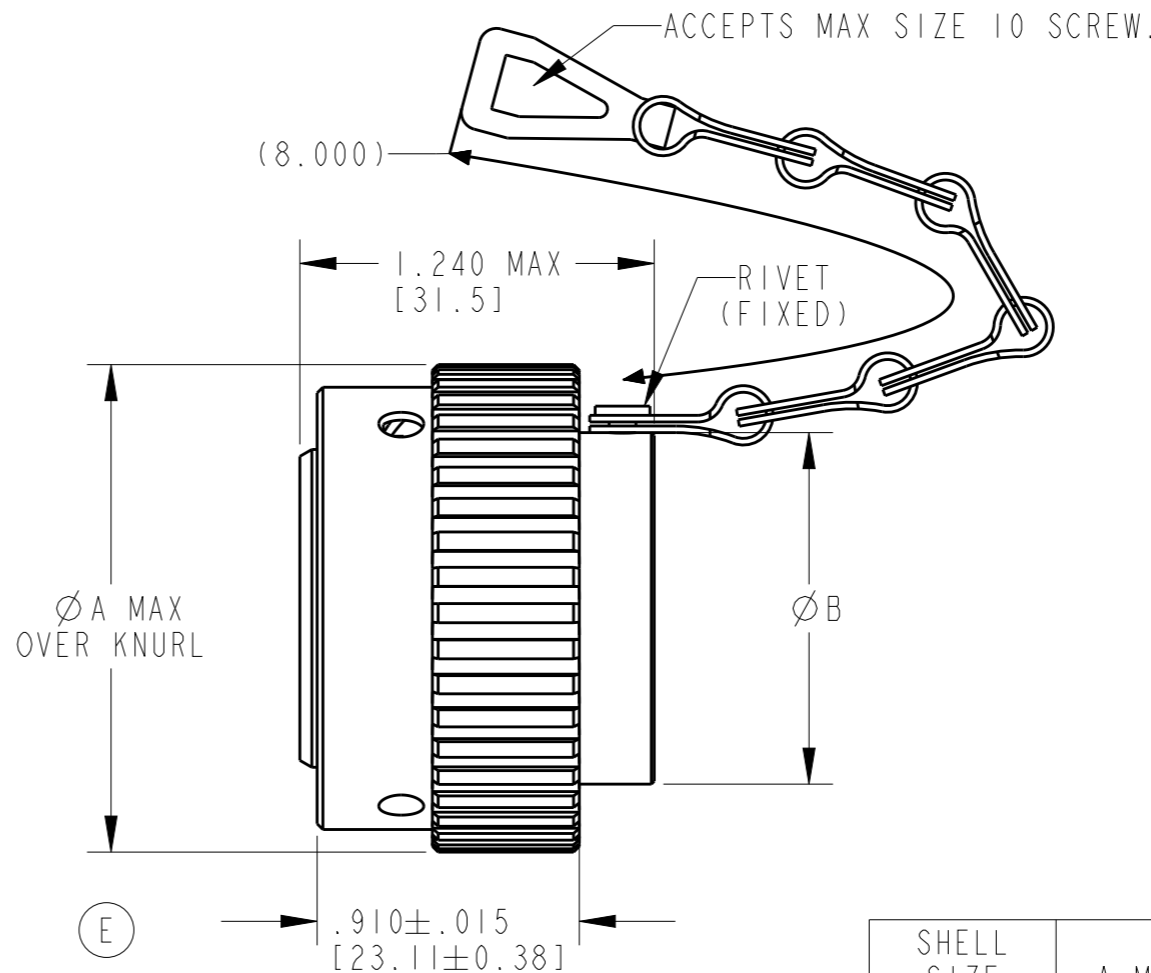

SHELL SIZE XX	A MAX. Ø	ØB ±.010 [±0.25]	WEIGHT IN GRAMS
18	1.692 [42.97]	1.220 [30.98]	46.59
24	1.942 [49.32]	1.470 [37.33]	50.62

△ DATE CODE: IDENTIFIES THE YEAR, MONTH, DAY AND HOUR OF ASSEMBLY. YEAR: FIRST AND SECOND DIGIT (19 = 2019). MONTH: THIRD DIGIT, EXCLUDING "1", A=JAN, B=FEB, ...M=DEC. DAY: FOURTH AND FIFTH DIGITS (06 = 6th DAY) HOUR: SIXTH AND SEVENTH DIGITS (11 = 11AM)

△ MATERIAL: SHELL: ALUMINUM; CHAIN: STAINLESS STEEL.

NOTES:

THIS DRAWING IS A CONTROLLED DOCUMENT.

DWN 29APR2014 JAIME C. APOSTOL

CHK 30APR2014 ILINA GRANICHAROVA

APVD 30APR2014 DAVID MEYER

PRODUCT SPEC

APPLICATION SPEC

WEIGHT SEE TABLE

CUSTOMER DRAWING

NAME COVER, PROTECTIVE BAYONET COUPLING (TO MATE WITH RECEPTACLE)

SIZE A3 CAGE CODE 4AFU8 DRAWING NO. C-HDC36-XX RESTRICTED TO -

SCALE 1.500 SHEET 1 OF 1 REV E

DIMENSIONS: INCHES [mm]	TOLERANCES UNLESS OTHERWISE SPECIFIED:
0 PLC	±
1 PLC	±
2 PLC	±
3 PLC	±.025 [.64]
4 PLC	±
ANGLES	±0°30'0"