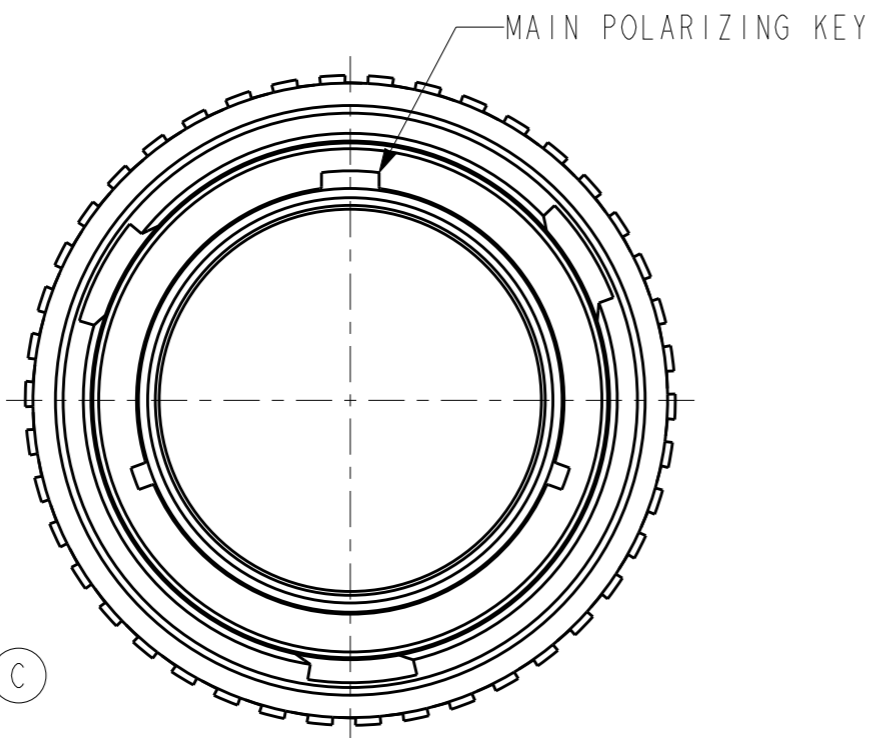

3D VIEW (C)

SHELL SIZE XX	ØA MAX.	ØB ±.010 [±.254]
18	1.692 [42.97]	1.220 [30.98]
24	1.942 [49.32]	1.470 [37.33]

(2) DATE CODE: IDENTIFIES THE YEAR, MONTH, DAY AND HOUR OF ASSEMBLY. (C)  
 YEAR: FIRST AND SECOND DIGIT (19 = 2019).  
 MONTH: THIRD DIGIT, EXCLUDING "1", A=JAN, B=FEB, ...M=DEC.  
 DAY: FOURTH AND FIFTH DIGITS (06 = 6th DAY)  
 HOUR: SIXTH AND SEVENTH DIGITS (11 = 11AM).

(1) MATERIAL: SHELL - ALUMINUM.

NOTES:

THIS DRAWING IS A CONTROLLED DOCUMENT.		DWN X. SANCHEZ 28OCT03	TE Connectivity	
DIMENSIONS: INCH [mm]		CHK B. BYFORD 12/09/2011		
TOLERANCES UNLESS OTHERWISE SPECIFIED:		APVD S. BEARD 12/6/11	NAME COVER PROTECTIVE BAYONET COUPLING TO MATE WITH RECEPTACLE	
0 PLC ±- 1 PLC ±- 2 PLC ±- 3 PLC ±0.010 4 PLC ±- ANGLES ±0° 30' 0"		PRODUCT SPEC -	SIZE A3	
MATERIAL (1)		APPLICATION SPEC -	CAGE CODE 11139	DRAWING NO. C-HDC36-XXIE
FINISH		WEIGHT -	RESTRICTED TO -	
		CUSTOMER DRAWING	SCALE 2:1	SHEET 1 OF 1 REV C