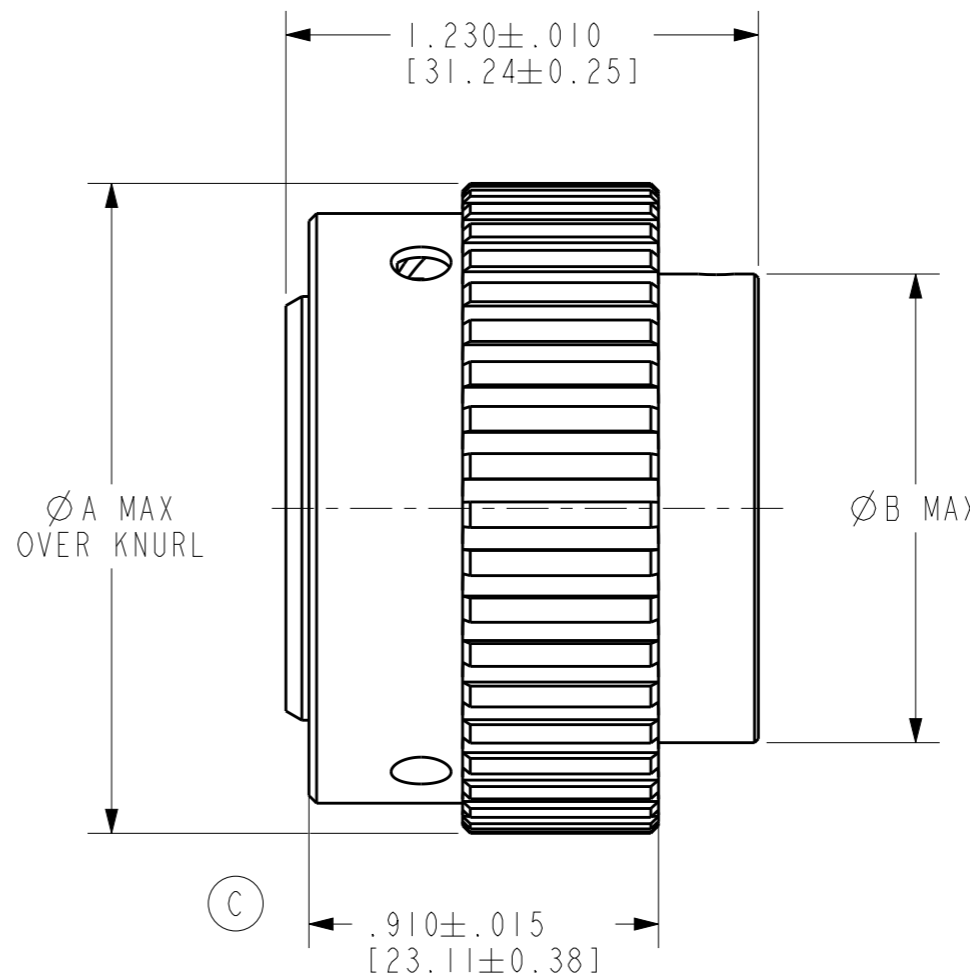

3D VIEW (C)

SHELL SIZE XX	ØA MAX.	ØB ±.010 [±.254]
18	1.692 [42.97]	1.220 [30.98]
24	1.942 [49.32]	1.470 [37.33]

(2) DATE CODE: IDENTIFIES THE YEAR, MONTH, DAY AND HOUR OF ASSEMBLY. (C)  
 YEAR: FIRST AND SECOND DIGIT (19 = 2019).  
 MONTH: THIRD DIGIT, EXCLUDING "1", A=JAN, B=FEB, ...M=DEC.  
 DAY: FOURTH AND FIFTH DIGITS (06 = 6th DAY)  
 HOUR: SIXTH AND SEVENTH DIGITS (11 = 11AM).

(1) MATERIAL: SHELL - ALUMINUM.

NOTES:

THIS DRAWING IS A CONTROLLED DOCUMENT.		DWN X. SANCHEZ 28OCT03	TE Connectivity	
DIMENSIONS: INCH [mm]		CHK B. BYFORD 12/09/2011		
TOLERANCES UNLESS OTHERWISE SPECIFIED:		APVD S. BEARD 12/6/11	NAME COVER PROTECTIVE BAYONET COUPLING TO MATE WITH RECEPTACLE	
0 PLC ±- 1 PLC ±- 2 PLC ±- 3 PLC ±0.010 4 PLC ±- ANGLES ±0° 30' 0"		PRODUCT SPEC -	SIZE A3	
MATERIAL (1)		APPLICATION SPEC -	CAGE CODE 11139	DRAWING NO. C-HDC36-XXIE
FINISH		WEIGHT -	RESTRICTED TO -	
		CUSTOMER DRAWING	SCALE 2:1	SHEET 1 OF 1 REV C