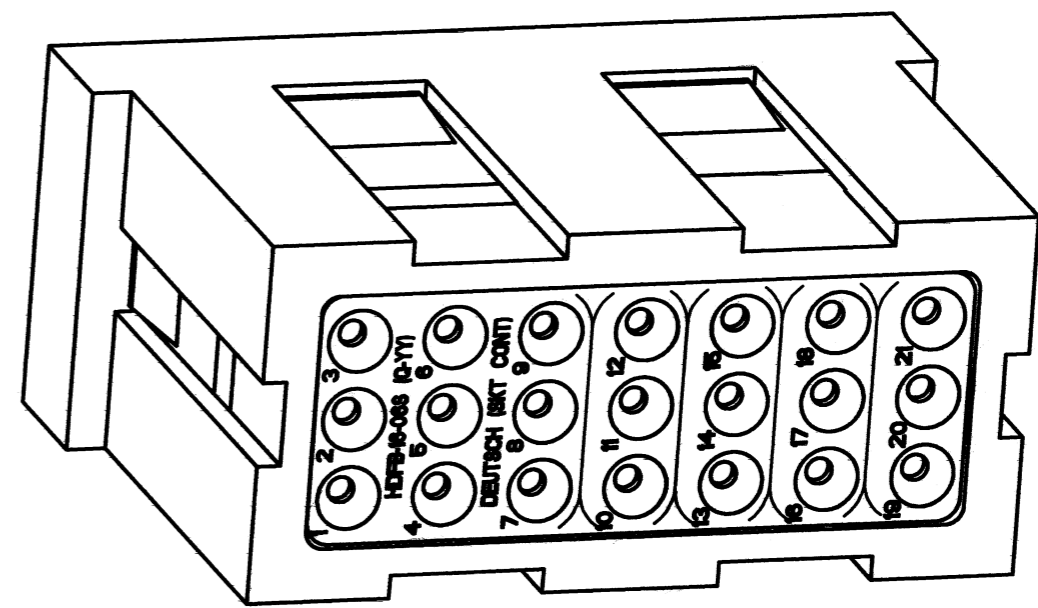

REV
A
HDFB-16-06S

REVISIONS			
SYM	DESCRIPTION	DATE	APPROVED
NC	NEW RELEASE PER E.O. P16103	6/11/99	RDR
A	REVISED PER E.O. P21331	5-1-12	RDR

DATECODE:
Q = YEAR QUARTER
YY = LAST TWO DIGITS OF YEAR

6. USE MOUNTING BRACKET 0427-202-0290 (2 MODULES) OR 0427-201-0390 (3 MODULES).
5. USE SIZE 16 CONTACT REMOVAL TOOL NO. 0411-204-1605.
4. USE SIZE 16 SOCKET CONTACT NO. 0462-201-16141
3. FOR CONTACT AND WIRE SPECIFICATION INFORMATION SEE ENVELOPE DRAWING 0425-015-0000. CONSULT FACTORY FOR MODIFICATIONS.
2. ALL DIMENSIONS ARE $\pm .025$ [0.63] UNLESS OTHERWISE SPECIFIED.

NOTES: 1. ALL DIMENSIONS ARE IN INCHES [MILLIMETERS].

CONTACT SIZE	MIN. INSUL O.D.	MAX. INSUL O.D.	WIRE RANGE [mm ²]
16	.100 [2.54]	.134 [3.40]	14-20 AWG [2.0-0.5]

SIGNATURE & DATE	
DR	D. SPENCER 18MAY99
CHK	<i>[Signature]</i> 4/30/2012
PE	<i>[Signature]</i> 3/28/12
APPD	<i>[Signature]</i> 9/27/12
SCALE	2:1 WT