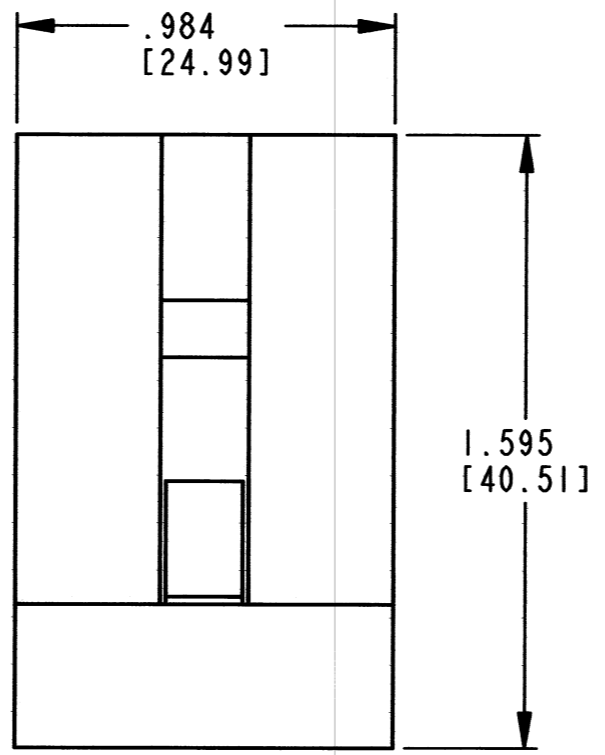

REV
A
HDFB-16-06S

REVISIONS			
SYM	DESCRIPTION	DATE	APPROVED
NC	NEW RELEASE PER E.O. P16103	6/11/99	RDR
A	REVISED PER E.O. P21331	5-1-12	RDR

DATECODE:
Q = YEAR QUARTER
YY = LAST TWO DIGITS OF YEAR

6. USE MOUNTING BRACKET 0427-202-0290 (2 MODULES) OR 0427-201-0390 (3 MODULES).
5. USE SIZE 16 CONTACT REMOVAL TOOL NO. 0411-204-1605.
4. USE SIZE 16 SOCKET CONTACT NO. 0462-201-16141
3. FOR CONTACT AND WIRE SPECIFICATION INFORMATION SEE ENVELOPE DRAWING 0425-015-0000. CONSULT FACTORY FOR MODIFICATIONS.
2. ALL DIMENSIONS ARE $\pm .025$ [0.63] UNLESS OTHERWISE SPECIFIED.

NOTES: 1. ALL DIMENSIONS ARE IN INCHES [MILLIMETERS].

CONTACT SIZE	MIN. INSUL O.D.	MAX. INSUL O.D.	WIRE RANGE [mm ²]
16	.100 [2.54]	.134 [3.40]	14-20 AWG [2.0-0.5]

SIGNATURE & DATE	
DR	D. SPENCER 18MAY99
CHK	<i>[Signature]</i> 4/30/2012
PE	<i>[Signature]</i> 3/28/12
APPD	<i>[Signature]</i> 9/27/12
SCALE	2:1 WT