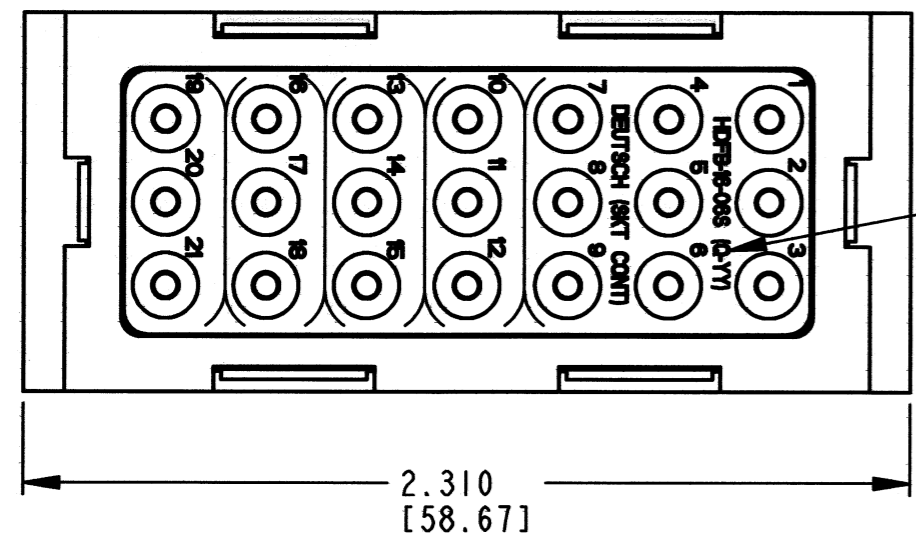

REV
A
HDFB-16-06S

REVISIONS			
SYM	DESCRIPTION	DATE	APPROVED
NC	NEW RELEASE PER E.O. P16103	6/11/99	RDR
A	REVISED PER E.O. P21331	5-1-12	RDR

DATECODE:
Q = YEAR QUARTER
YY = LAST TWO DIGITS OF YEAR

6. USE MOUNTING BRACKET 0427-202-0290 (2 MODULES) OR 0427-201-0390 (3 MODULES).
5. USE SIZE 16 CONTACT REMOVAL TOOL NO. 0411-204-1605.
4. USE SIZE 16 SOCKET CONTACT NO. 0462-201-16141
3. FOR CONTACT AND WIRE SPECIFICATION INFORMATION SEE ENVELOPE DRAWING 0425-015-0000. CONSULT FACTORY FOR MODIFICATIONS.
2. ALL DIMENSIONS ARE $\pm .025$ [0.63] UNLESS OTHERWISE SPECIFIED.

NOTES: 1. ALL DIMENSIONS ARE IN INCHES [MILLIMETERS].

CONTACT SIZE	MIN. INSUL O.D.	MAX. INSUL O.D.	WIRE RANGE [mm ²]
16	.100 [2.54]	.134 [3.40]	14-20 AWG [2.0-0.5]

SIGNATURE & DATE	
DR	D. SPENCER 18MAY99
CHK	<i>[Signature]</i> 4/30/2012
PE	<i>[Signature]</i> 3/28/12
APPD	<i>[Signature]</i> 9/27/12
SCALE	2:1 WT