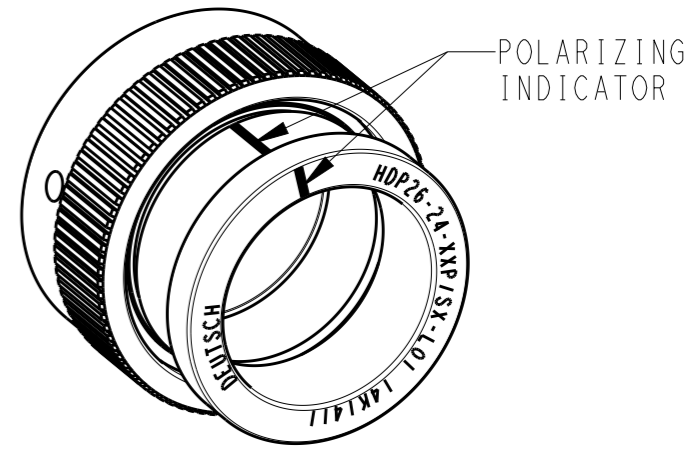

- 6 PART MODIFICATION: BACKSHELL ADAPTER ACCEPTS BACKSHELLS:  
2428-004-2405, 2428-008-2405  
2428-010-2405, 2428-011-2405
- 5 NOTED DIMENSION DOES NOT INCLUDE GROMMET PROTRUSION.
- 4 MATERIAL: PLUG HOUSING/COUPLING RING: PA66 GF10 (BLACK)  
BACKSHELL ADAPTER: PA66 GF10 (GREEN, GRAY, BLUE)  
GROMMET: SILICONE (ORANGE-RED)

- 3 SEE 0425-021-0000 APPLICATION SPECIFICATION  
A. RECOMMENDED WIRE INSULATION RANGE  
B. CONTACT REMOVAL TOOLS
- 2. THIS PLUG MATES WITH HDP24-24XXP/SX-XXXX RECEPTACLE  
X = SEAL TYPE (N,T,E)  
XX = INSERT ARRANGEMENT  
XXXX = MODIFICATION
- 1 SEE CUSTOMER DRAWING 0425-014-2400 FOR AVAILABLE INSERT ARRANGEMENTS AND PART NUMBERS.

NOTES:

SCALE 1:1

THIS DRAWING IS A CONTROLLED DOCUMENT.		DWN R. OCHOA 24MAR1999	TE Connectivity	
DIMENSIONS: INCHES [mm]		CHK BRICE BYFORD 09NOV2010		
TOLERANCES UNLESS OTHERWISE SPECIFIED:		APVD STEVE BEARD 08NOV2010	NAME PLUG, COUPLING RING SIZE 24, -L017 MOD HDP SERIES	
0 PLC ± 1 PLC ± 2 PLC ± 3 PLC ±.015 [0.38] 4 PLC ± ANGLES ±0°30'0"		PRODUCT SPEC 0425-021-0000	SIZE A3	
MATERIAL 4		APPLICATION SPEC 3	CAGE CODE 4AFU8	DRAWING NO. HDP26-24-XXP/SX-L017
FINISH N/A		WEIGHT	RESTRICTED TO	
		Customer Drawing	SCALE 2:1	SHEET 1 OF 1 REV C