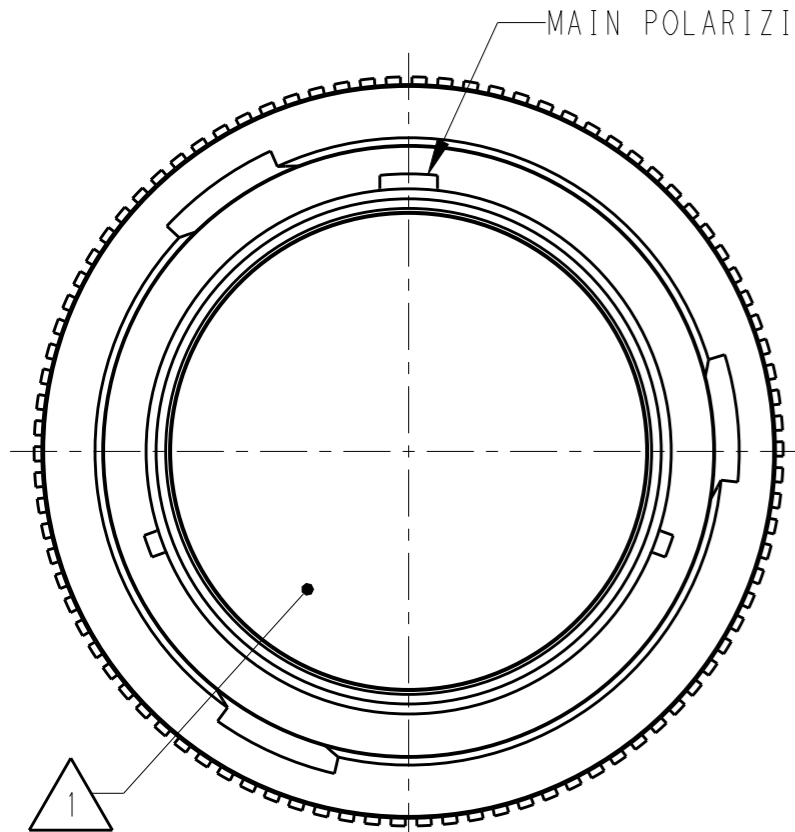

- 6 PART MODIFICATION: BACKSHELL ADAPTER ACCEPTS BACKSHELLS:  
2428-004-2405, 2428-008-2405  
2428-010-2405, 2428-011-2405
- 5 NOTED DIMENSION DOES NOT INCLUDE GROMMET PROTRUSION.
- 4 MATERIAL: PLUG HOUSING/COUPLING RING: PA66 GF10 (BLACK)  
BACKSHELL ADAPTER: PA66 GF10 (GREEN, GRAY, BLUE)  
GROMMET: SILICONE (ORANGE-RED)

- 3 SEE 0425-021-0000 APPLICATION SPECIFICATION  
A. RECOMMENDED WIRE INSULATION RANGE  
B. CONTACT REMOVAL TOOLS
- 2. THIS PLUG MATES WITH HDP24-24XXP/SX-XXXX RECEPTACLE  
X = SEAL TYPE (N,T,E)  
XX = INSERT ARRANGEMENT  
XXXX = MODIFICATION
- 1 SEE CUSTOMER DRAWING 0425-014-2400 FOR AVAILABLE INSERT ARRANGEMENTS AND PART NUMBERS.

NOTES:

SCALE 1:1

THIS DRAWING IS A CONTROLLED DOCUMENT.		DWN R. OCHOA 24MAR1999	TE Connectivity	
DIMENSIONS: INCHES [mm]		CHK BRICE BYFORD 09NOV2010		
TOLERANCES UNLESS OTHERWISE SPECIFIED:		APVD STEVE BEARD 08NOV2010	NAME PLUG, COUPLING RING SIZE 24, -L017 MOD HDP SERIES	
0 PLC ± 1 PLC ± 2 PLC ± 3 PLC ±.015 [0.38] 4 PLC ± ANGLES ±0°30'0"		PRODUCT SPEC 0425-021-0000	SIZE A3	
MATERIAL 4		APPLICATION SPEC 3	CAGE CODE 4AFU8	DRAWING NO. HDP26-24-XXP/SX-L017
FINISH N/A		WEIGHT	RESTRICTED TO	
		Customer Drawing	SCALE 2:1	SHEET 1 OF 1 REV C