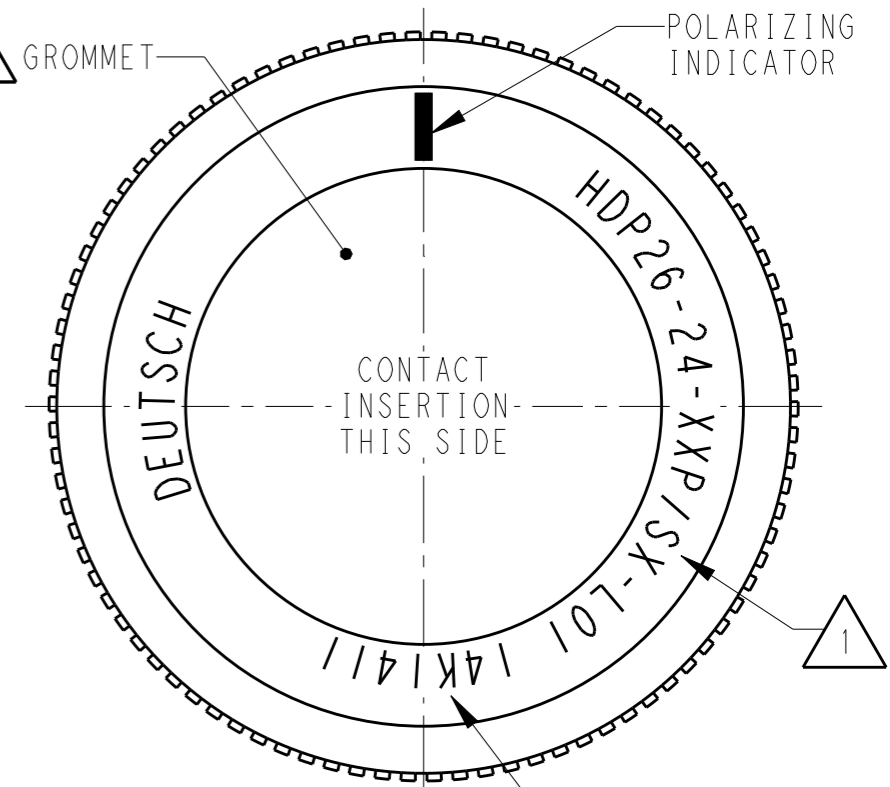

- 6 PART MODIFICATION: BACKSHELL ADAPTER ACCEPTS BACKSHELLS:  
2428-004-2405, 2428-008-2405  
2428-010-2405, 2428-011-2405
- 5 NOTED DIMENSION DOES NOT INCLUDE GROMMET PROTRUSION.
- 4 MATERIAL: PLUG HOUSING/COUPLING RING: PA66 GF10 (BLACK)  
BACKSHELL ADAPTER: PA66 GF10 (GREEN, GRAY, BLUE)  
GROMMET: SILICONE (ORANGE-RED)

- 3 SEE 0425-021-0000 APPLICATION SPECIFICATION  
A. RECOMMENDED WIRE INSULATION RANGE  
B. CONTACT REMOVAL TOOLS
- 2. THIS PLUG MATES WITH HDP24-24XXP/SX-XXXX RECEPTACLE  
X = SEAL TYPE (N,T,E)  
XX = INSERT ARRANGEMENT  
XXXX = MODIFICATION
- 1 SEE CUSTOMER DRAWING 0425-014-2400 FOR AVAILABLE INSERT ARRANGEMENTS AND PART NUMBERS.

NOTES:

SCALE 1:1

THIS DRAWING IS A CONTROLLED DOCUMENT.		DWN R. OCHOA 24MAR1999	TE Connectivity	
DIMENSIONS: INCHES [mm]		CHK BRICE BYFORD 09NOV2010		
TOLERANCES UNLESS OTHERWISE SPECIFIED:		APVD STEVE BEARD 08NOV2010	NAME PLUG, COUPLING RING SIZE 24, -L017 MOD HDP SERIES	
0 PLC ± 1 PLC ± 2 PLC ± 3 PLC ±.015 [0.38] 4 PLC ± ANGLES ±0°30'0"		PRODUCT SPEC 0425-021-0000	SIZE A3	
MATERIAL 4		APPLICATION SPEC 3	CAGE CODE 4AFU8	DRAWING NO. HDP26-24-XXP/SX-L017
FINISH N/A		WEIGHT	RESTRICTED TO	
		Customer Drawing	SCALE 2:1	SHEET 1 OF 1 REV C