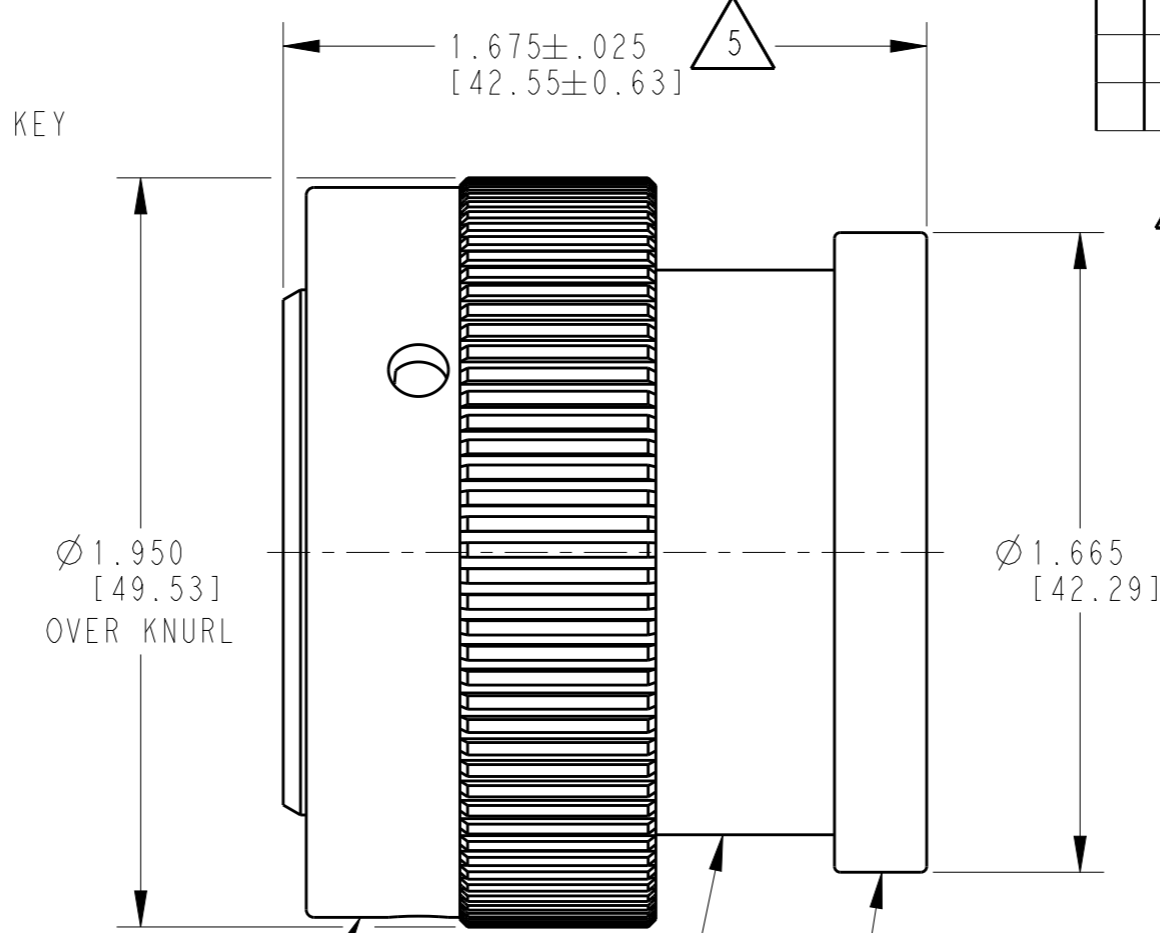

- 6 PART MODIFICATION: BACKSHELL ADAPTER ACCEPTS BACKSHELLS:  
2428-004-2405, 2428-008-2405  
2428-010-2405, 2428-011-2405
- 5 NOTED DIMENSION DOES NOT INCLUDE GROMMET PROTRUSION.
- 4 MATERIAL: PLUG HOUSING/COUPLING RING: PA66 GF10 (BLACK)  
BACKSHELL ADAPTER: PA66 GF10 (GREEN, GRAY, BLUE)  
GROMMET: SILICONE (ORANGE-RED)

- 3 SEE 0425-021-0000 APPLICATION SPECIFICATION  
A. RECOMMENDED WIRE INSULATION RANGE  
B. CONTACT REMOVAL TOOLS
- 2. THIS PLUG MATES WITH HDP24-24XXP/SX-XXXX RECEPTACLE  
X = SEAL TYPE (N,T,E)  
XX = INSERT ARRANGEMENT  
XXXX = MODIFICATION
- 1 SEE CUSTOMER DRAWING 0425-014-2400 FOR AVAILABLE INSERT ARRANGEMENTS AND PART NUMBERS.

NOTES:

SCALE 1:1

THIS DRAWING IS A CONTROLLED DOCUMENT.		DWN R. OCHOA 24MAR1999	TE Connectivity	
DIMENSIONS: INCHES [mm]		CHK BRICE BYFORD 09NOV2010		
TOLERANCES UNLESS OTHERWISE SPECIFIED:		APVD STEVE BEARD 08NOV2010	NAME PLUG, COUPLING RING SIZE 24, -L017 MOD HDP SERIES	
0 PLC ± 1 PLC ± 2 PLC ± 3 PLC ±.015 [0.38] 4 PLC ± ANGLES ±0°30'0"		PRODUCT SPEC 0425-021-0000	SIZE A3	
MATERIAL 4		APPLICATION SPEC 3	CAGE CODE 4AFU8	DRAWING NO. HDP26-24-XXP/SX-L017
FINISH N/A		WEIGHT	RESTRICTED TO	
		Customer Drawing	SCALE 2:1	SHEET 1 OF 1 REV C