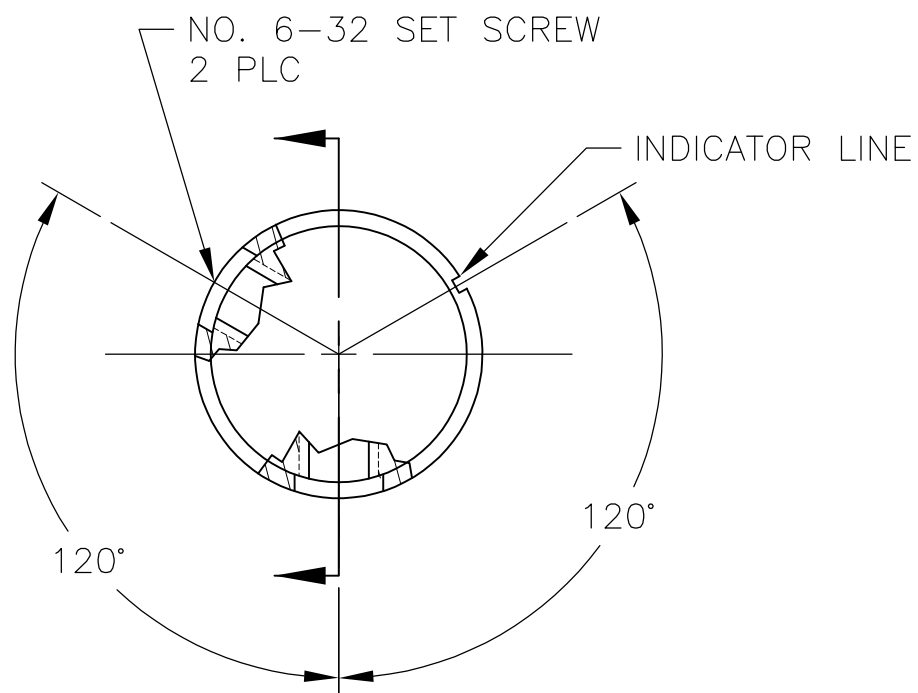

THIS DRAWING IS UNPUBLISHED.

RELEASED FOR PUBLICATION

ALL RIGHTS RESERVED.

© COPYRIGHT - By -

LOC AD DIST 00

REVISIONS		DESCRIPTION	DATE	DWN	APVD
P	LTR				
	A1	REVISED PER ECO-11-004917	11MAR11	RK	HMR

- 1 KNOB: ALUMINUM; SET SCREWS: STAINLESS STEEL
- 2 FINISH: ANODIZED - SEE TABLE
- 3. WAS DRAWING NUMBER 80253

.251	NONE	BLACK	BLACK	KN500B1/4NL	1571193-1
	WHITE	NATURAL	BLACK	KN500BA1/4	4-1437622-8
	BLACK	BLACK	NATURAL	KN500AB1/4	4-1437622-4
	WHITE	BLACK	BLACK	KN500B1/4	4-1437622-6
.126	BLACK	NATURAL	NATURAL	KN500A1/4	4-1437622-2
	WHITE	NATURAL	BLACK	KN500BA1/8	4-1437622-9
	BLACK	BLACK	NATURAL	KN500AB1/8	4-1437622-5
	WHITE	BLACK	BLACK	KN500B1/8	4-1437622-7
A	BLACK	NATURAL	NATURAL	KN500A1/8	4-1437622-3
	INDICATOR LINE	TOP	BODY	MODEL NUMBER	PART NUMBER
		COLOR			

THIS DRAWING IS A CONTROLLED DOCUMENT.		DWN M.BINNER 03DEC02	TE Connectivity		
DIMENSIONS: INCHES		CHK M.ZITTO			
TOLERANCES UNLESS OTHERWISE SPECIFIED:		APVD M.ZITTO	KNOB, STRAIGHT KNURL HAIRLINE INDICATOR (KN-500)		
0 PLC ± - 1 PLC ± - 2 PLC ± - 3 PLC ± .020 4 PLC ± - ANGLES ± -		PRODUCT SPEC	RESTRICTED TO		
MATERIAL		APPLICATION SPEC	SIZE	CAGE CODE	DRAWING NO
FINISH 1		WEIGHT -	A3	00779	C-4-1437622-6
CUSTOMER DRAWING			SCALE 3:1	SHEET 1 OF 1	REV A1