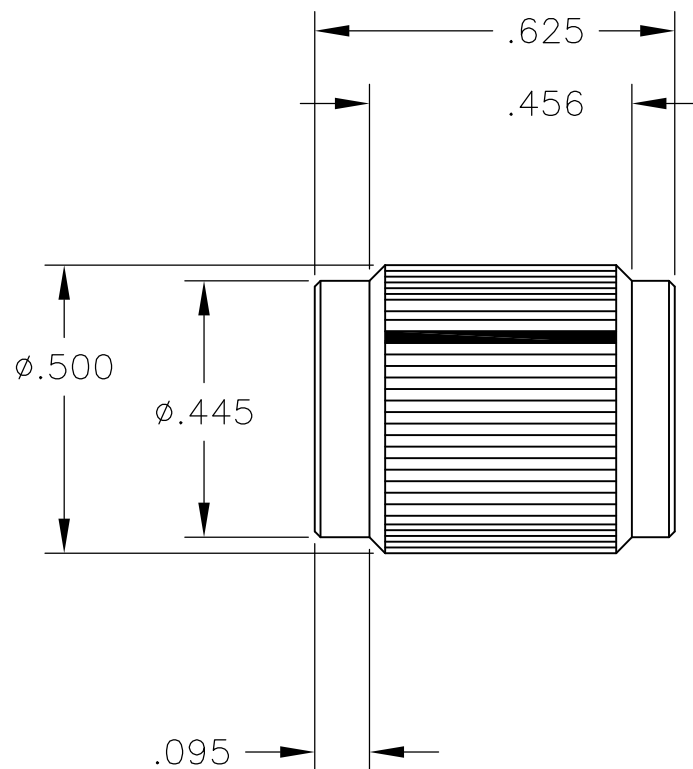

THIS DRAWING IS UNPUBLISHED.

RELEASED FOR PUBLICATION

ALL RIGHTS RESERVED.

© COPYRIGHT - By -

LOC AD DIST 00

REVISIONS		DESCRIPTION	DATE	DWN	APVD
P	LTR				
	A1	REVISED PER ECO-11-004917	11MAR11	RK	HMR

- 1 KNOB: ALUMINUM; SET SCREWS: STAINLESS STEEL
- 2 FINISH: ANODIZED - SEE TABLE
- 3. WAS DRAWING NUMBER 80253

.251	NONE	BLACK	BLACK	KN500B1/4NL	1571193-1
	WHITE	NATURAL	BLACK	KN500BA1/4	4-1437622-8
	BLACK	BLACK	NATURAL	KN500AB1/4	4-1437622-4
	WHITE	BLACK	BLACK	KN500B1/4	4-1437622-6
.126	BLACK	NATURAL	NATURAL	KN500A1/4	4-1437622-2
	WHITE	NATURAL	BLACK	KN500BA1/8	4-1437622-9
	BLACK	BLACK	NATURAL	KN500AB1/8	4-1437622-5
	WHITE	BLACK	BLACK	KN500B1/8	4-1437622-7
A	BLACK	NATURAL	NATURAL	KN500A1/8	4-1437622-3
	INDICATOR LINE	TOP	BODY	MODEL NUMBER	PART NUMBER
		COLOR			

THIS DRAWING IS A CONTROLLED DOCUMENT.		DWN M.BINNER 03DEC02	TE Connectivity		
DIMENSIONS: INCHES		CHK M.ZITTO			
TOLERANCES UNLESS OTHERWISE SPECIFIED:		APVD M.ZITTO	KNOB, STRAIGHT KNURL HAIRLINE INDICATOR (KN-500)		
0 PLC ± - 1 PLC ± - 2 PLC ± - 3 PLC ± .020 4 PLC ± - ANGLES ± -		PRODUCT SPEC	RESTRICTED TO		
MATERIAL		APPLICATION SPEC	SIZE	CAGE CODE	DRAWING NO
FINISH 1		WEIGHT -	A3	00779	C-4-1437622-6
CUSTOMER DRAWING			SCALE 3:1	SHEET 1 OF 1	REV A1