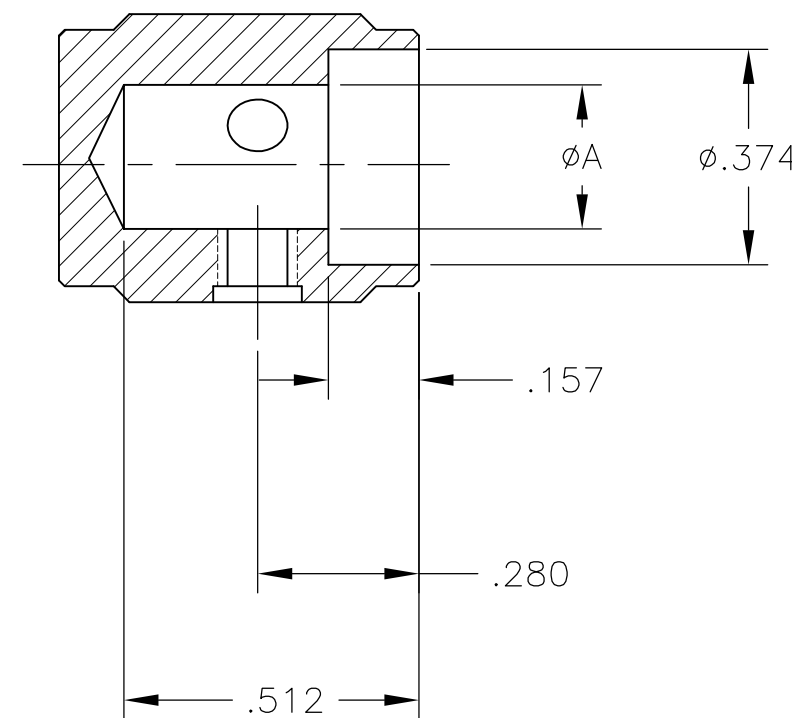

THIS DRAWING IS UNPUBLISHED.

RELEASED FOR PUBLICATION

ALL RIGHTS RESERVED.

© COPYRIGHT - By -

LOC AD DIST 00

REVISIONS		DESCRIPTION	DATE	DWN	APVD
P	LTR				
	A1	REVISED PER ECO-11-004917	11MAR11	RK	HMR

- 1 KNOB: ALUMINUM; SET SCREWS: STAINLESS STEEL
- 2 FINISH: ANODIZED - SEE TABLE
- 3. WAS DRAWING NUMBER 80253

.251	NONE	BLACK	BLACK	KN500B1/4NL	1571193-1
	WHITE	NATURAL	BLACK	KN500BA1/4	4-1437622-8
	BLACK	BLACK	NATURAL	KN500AB1/4	4-1437622-4
	WHITE	BLACK	BLACK	KN500B1/4	4-1437622-6
.126	BLACK	NATURAL	NATURAL	KN500A1/4	4-1437622-2
	WHITE	NATURAL	BLACK	KN500BA1/8	4-1437622-9
	BLACK	BLACK	NATURAL	KN500AB1/8	4-1437622-5
	WHITE	BLACK	BLACK	KN500B1/8	4-1437622-7
A	BLACK	NATURAL	NATURAL	KN500A1/8	4-1437622-3
	INDICATOR LINE	TOP	BODY	MODEL NUMBER	PART NUMBER
		COLOR			

THIS DRAWING IS A CONTROLLED DOCUMENT.		DWN M.BINNER 03DEC02	TE Connectivity		
DIMENSIONS: INCHES		CHK M.ZITTO			
TOLERANCES UNLESS OTHERWISE SPECIFIED:		APVD M.ZITTO	KNOB, STRAIGHT KNURL HAIRLINE INDICATOR (KN-500)		
0 PLC ± - 1 PLC ± - 2 PLC ± - 3 PLC ± .020 4 PLC ± - ANGLES ± -		PRODUCT SPEC	RESTRICTED TO		
MATERIAL		APPLICATION SPEC	SIZE	CAGE CODE	DRAWING NO
FINISH 1		WEIGHT -	A3	00779	C-4-1437622-6
CUSTOMER DRAWING			SCALE 3:1	SHEET 1 OF 1	REV A1