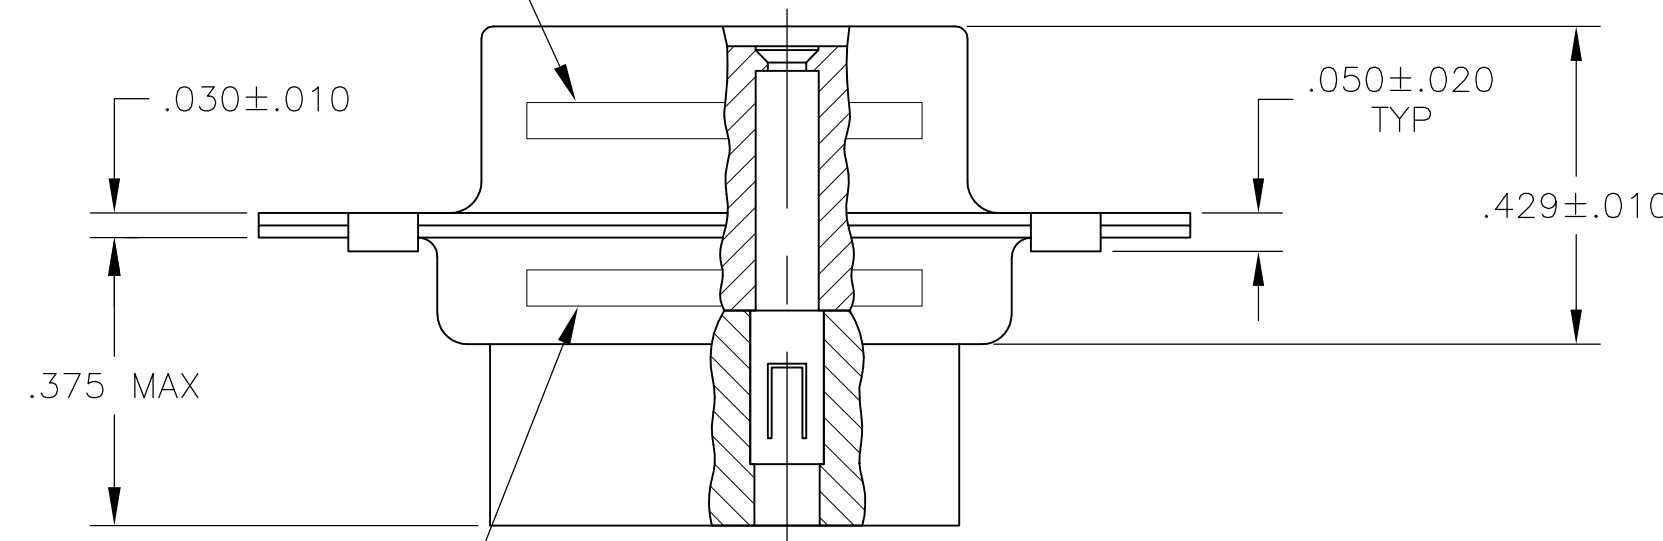

MARK TE & DATE CODE
 PER 115-10002-2
 NEAR SIDE

MARK MILITARY PART NO.
 FAR SIDE PER 115-10002-2
 MARK TE PART NO, NEAR SIDE
 SEE TABLE

	OBSOLETE	M24308/6-17F	M24308/6-11F	91067-1	204351-1	204500-2	-	204512-6
	SUPERSEDED BY 206497-4 & (15) 206071-1	M24308/6-11F	M24308/6-11F	-	204351-1	204500-2	-	204512-5
	SUPERSEDED BY 206497-4 & 91067-1	-	M24308/6-11F	91067-1	-	204500-2	-	204512-4
		M24308/2-17F	M24308/2-11F	91067-1	204351-1	-	204500-1	204512-3
		M24308/2-11F	M24308/2-11F	-	204351-1	-	204500-1	204512-2
		-	M24308/2-11F	91067-1	-	-	204500-1	204512-1
	MILITARY P/N ON PACKAGE	MILITARY P/N ON CONNECTOR	(4) INSERT/EXTRACT TOOL QTY = 1	(3) SOCKET CONTACT QTY = 15	(2) RECEPTACLE ASSY QTY = 1	(1) RECEPTACLE ASSY QTY = 1	PART NUMBER	

THIS DRAWING IS A CONTROLLED DOCUMENT.

DWN	P. YEAGER	15DEC08
CHK	R. LEASE	16DEC08
APVD	R. LEASE	16DEC08

TE Connectivity

AMPLIMITE KIT, HDD SERIES
 RECEPTACLE, SIZE 1, 15 POSITION

SIZE	CAGE CODE	DRAWING NO	RESTRICTED TO
A2	00779	C-204512	-