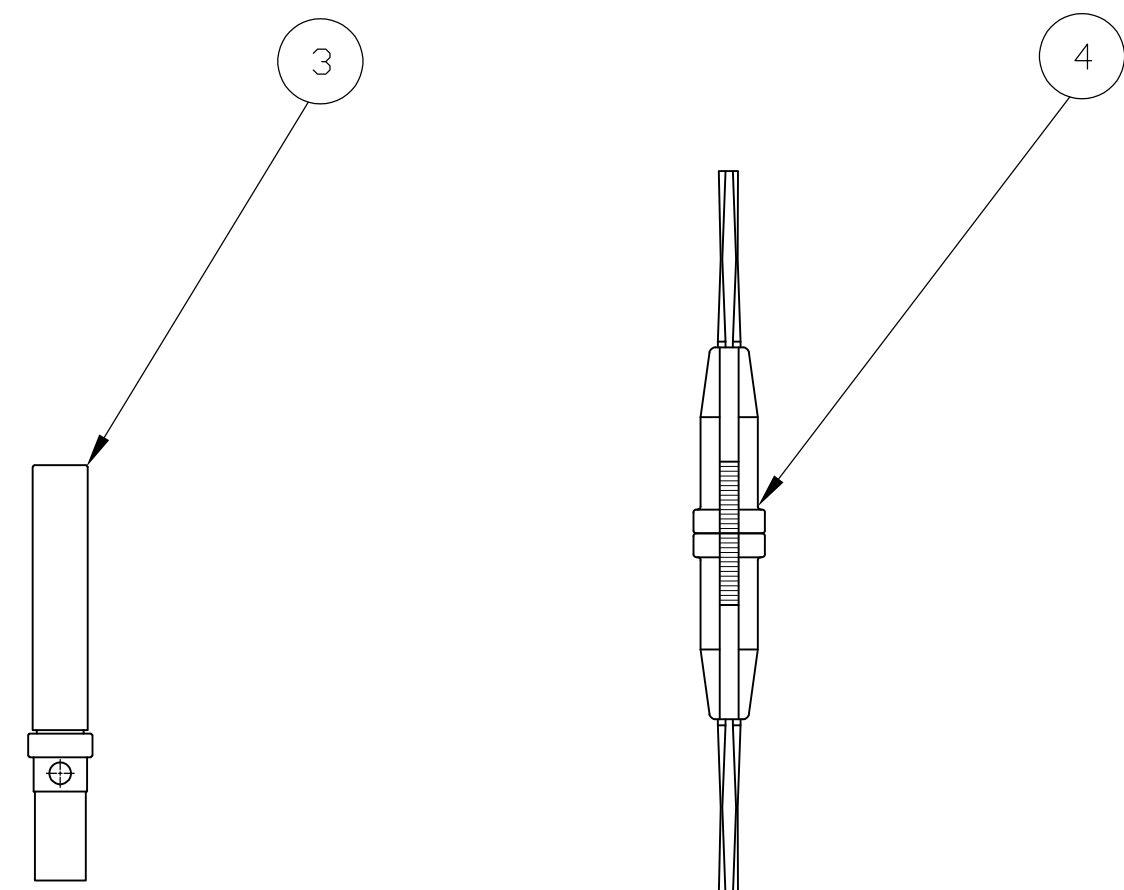

MARK TE & DATE CODE
 PER 115-10002-2
 NEAR SIDE

MARK MILITARY PART NO.
 FAR SIDE PER 115-10002-2
 MARK TE PART NO, NEAR SIDE
 SEE TABLE

	OBSOLETE	M24308/6-17F	M24308/6-11F	91067-1	204351-1	204500-2	-	204512-6
	SUPERSEDED BY 206497-4 & (15) 206071-1	M24308/6-11F	M24308/6-11F	-	204351-1	204500-2	-	204512-5
	SUPERSEDED BY 206497-4 & 91067-1	-	M24308/6-11F	91067-1	-	204500-2	-	204512-4
		M24308/2-17F	M24308/2-11F	91067-1	204351-1	-	204500-1	204512-3
		M24308/2-11F	M24308/2-11F	-	204351-1	-	204500-1	204512-2
		-	M24308/2-11F	91067-1	-	-	204500-1	204512-1
	MILITARY P/N ON PACKAGE	MILITARY P/N ON CONNECTOR	(4) INSERT/EXTRACT TOOL QTY = 1	(3) SOCKET CONTACT QTY = 15	(2) RECEPTACLE ASSY QTY = 1	(1) RECEPTACLE ASSY QTY = 1	PART NUMBER	