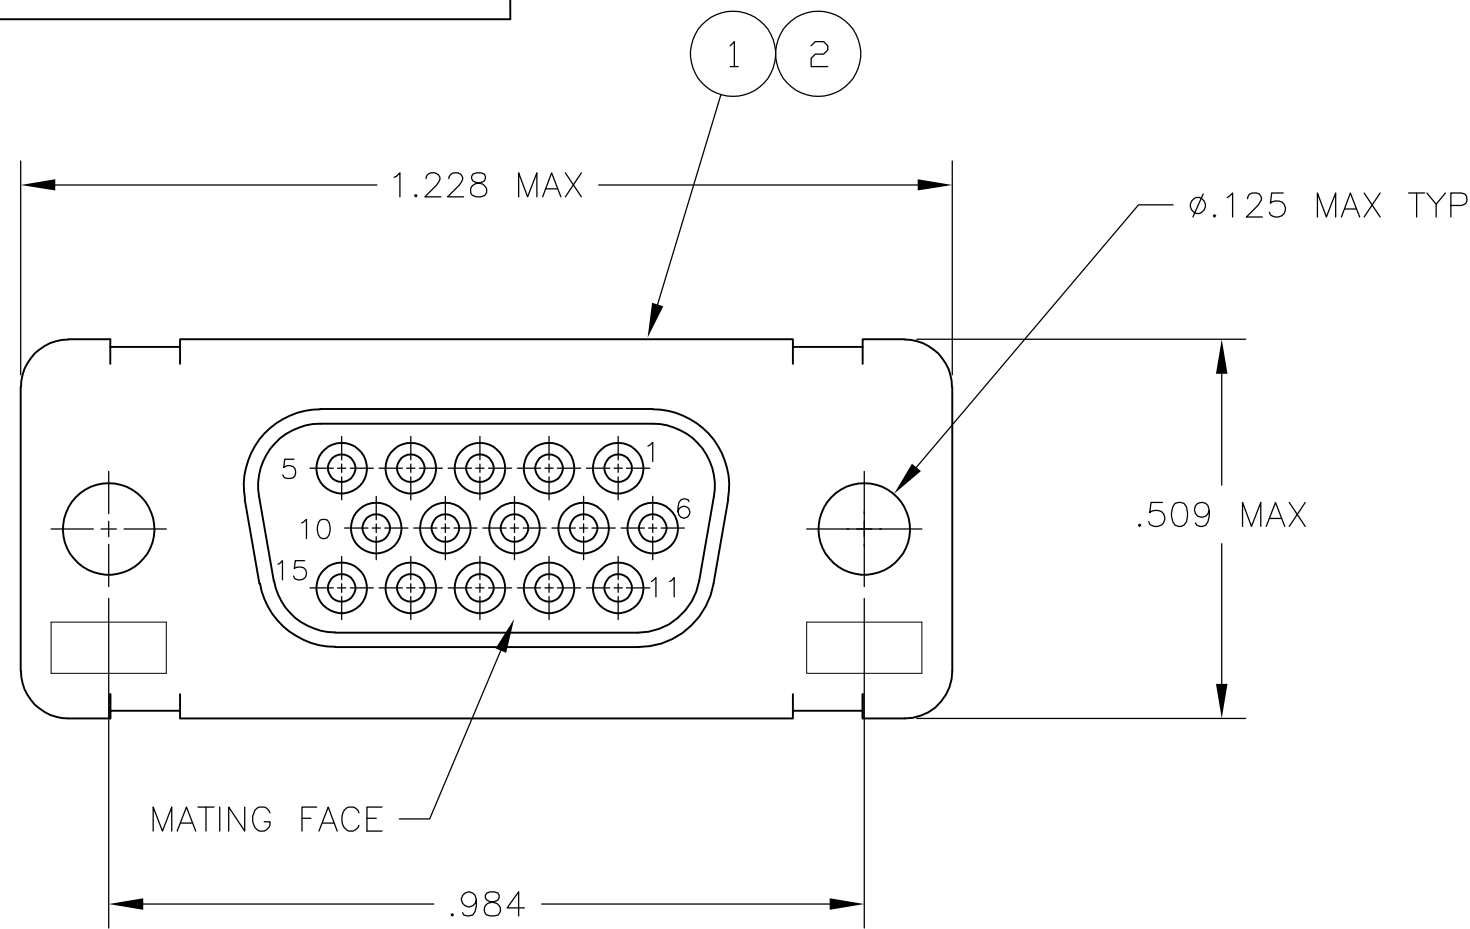

MARK TE & DATE CODE
 PER 115-10002-2
 NEAR SIDE

MARK MILITARY PART NO.
 FAR SIDE PER 115-10002-2
 MARK TE PART NO, NEAR SIDE
 SEE TABLE

	OBSOLETE	M24308/6-17F	M24308/6-11F	91067-1	204351-1	204500-2	-	204512-6
	SUPERSEDED BY 206497-4 & (15) 206071-1	M24308/6-11F	M24308/6-11F	-	204351-1	204500-2	-	204512-5
	SUPERSEDED BY 206497-4 & 91067-1	-	M24308/6-11F	91067-1	-	204500-2	-	204512-4
		M24308/2-17F	M24308/2-11F	91067-1	204351-1	-	204500-1	204512-3
		M24308/2-11F	M24308/2-11F	-	204351-1	-	204500-1	204512-2
		-	M24308/2-11F	91067-1	-	-	204500-1	204512-1
	MILITARY P/N ON PACKAGE	MILITARY P/N ON CONNECTOR	(4) INSERT/EXTRACT TOOL QTY = 1	(3) SOCKET CONTACT QTY = 15	(2) RECEPTACLE ASSY QTY = 1	(1) RECEPTACLE ASSY QTY = 1	PART NUMBER	

THIS DRAWING IS A CONTROLLED DOCUMENT.

DWN	P. YEAGER	15DEC08
CHK	R. LEASE	16DEC08
APVD	R. LEASE	16DEC08

TE Connectivity

AMPLIMITE KIT, HDD SERIES
 RECEPTACLE, SIZE 1, 15 POSITION

SIZE	CAGE CODE	DRAWING NO	RESTRICTED TO
A2	00779	C-204512	-