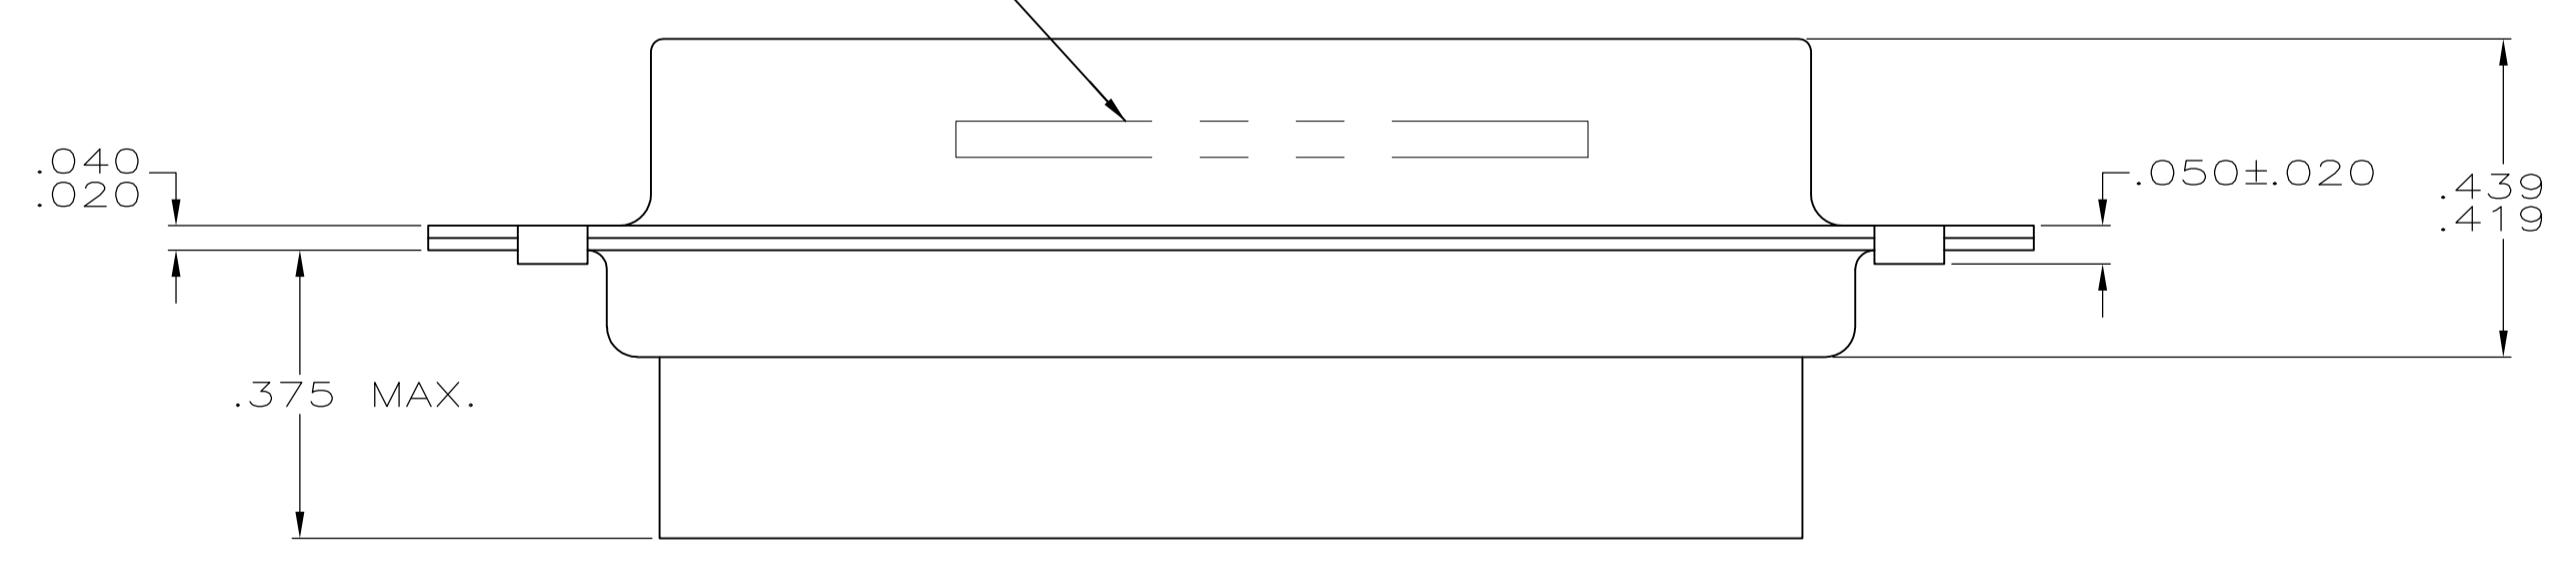

1. THIS RCPT. IS DESIGNED TO CONFORM TO THE LATEST ISSUE OF MIL-C-24308. EXCEPT AS NOTED HEREIN.
 2. MAX WIRE INSUL TO BE USED WITH THIS RCPT IS .054 DIA
 3. METAL RETENTION CLIPS ARE INCLUDED IN INSERTS
 4. THIS RCPT. WILL ACCEPT SIZE 22 SOCKET CONTACT M 39029/57-354 OR ANY AMP HDD-22 SOCKET CONTACT
- △5 UL & CSA DESIGNATION STAMPED ON SHELL, OPTIONAL
 - △6 DIALYL PHTHALATE PER MIL-M-14, TYPE SDG-F
COLOR: BLUE
OR POLYPHENYLENE SULFIDE(PPS)
PER MIL-M24519, TYPE GST-40F
COLOR: BLACK
 - △7 STEEL PER ASTM-A-109 OR EQUIVALENT.
 - △8 CADMIUM PER QQ-P-416, TYPE II, CLASS 2
OVER COPPER PER MIL-C-14550, CLASS 4.

MILITARY PART NUMBER MARKED (NEAR SIDE)
MFG'S NAME, BRAND OR LOGO, MFG'S PART NUMBER
AND DATE CODE MARKED (FAR SIDE)

SOCKET CONTACT
PART NO 204351-1
QTY 44
SUPPLIED WITH CONNECTOR
BUT NOT INSTALLED

INSERTION/EXTRACTION TOOL
PART NO 91067-1
SUPPLIED WITH CONNECTOR
(-3 ONLY)

△5	△6	△7	△8	M24308/2-19F	M24308/2-19F	204516-3
-	△6	△7	△8	M24308/2-13F	M24308/2-13F	204516-2
REMARKS	INSERT MATERIAL	SHELL MATERIAL	SHELL FINISH	MILITARY PART NO ON PACKAGE	MILITARY PART NO ON PACKAGE	PART NO.

THIS DRAWING IS A CONTROLLED DOCUMENT.

DIMENSIONS: INCHES	TOLERANCES UNLESS OTHERWISE SPECIFIED:	DIN	J.A. BAKER	10-02-95
0 PLC ± -	1 PLC ± -	CHK		
2 PLC ± -	3 PLC ± .005	APVD		
4 PLC ± -	ANGLES ± ±	NAME	STE TE Connectivity	
MATERIAL SEE TABLE	FINISH SEE CALLOUTS	WEIGHT	KIT HDD SERIES RECEPTACLE SIZE 3(44POS)	
CUSTOMER DRAWING			SIZE	A1
			CAGE CODE	00779
			DRAWING NO	204516
			RESTRICTED TO	
			SCALE	4:1
			SHEET	1 OF 1
			REV	H1