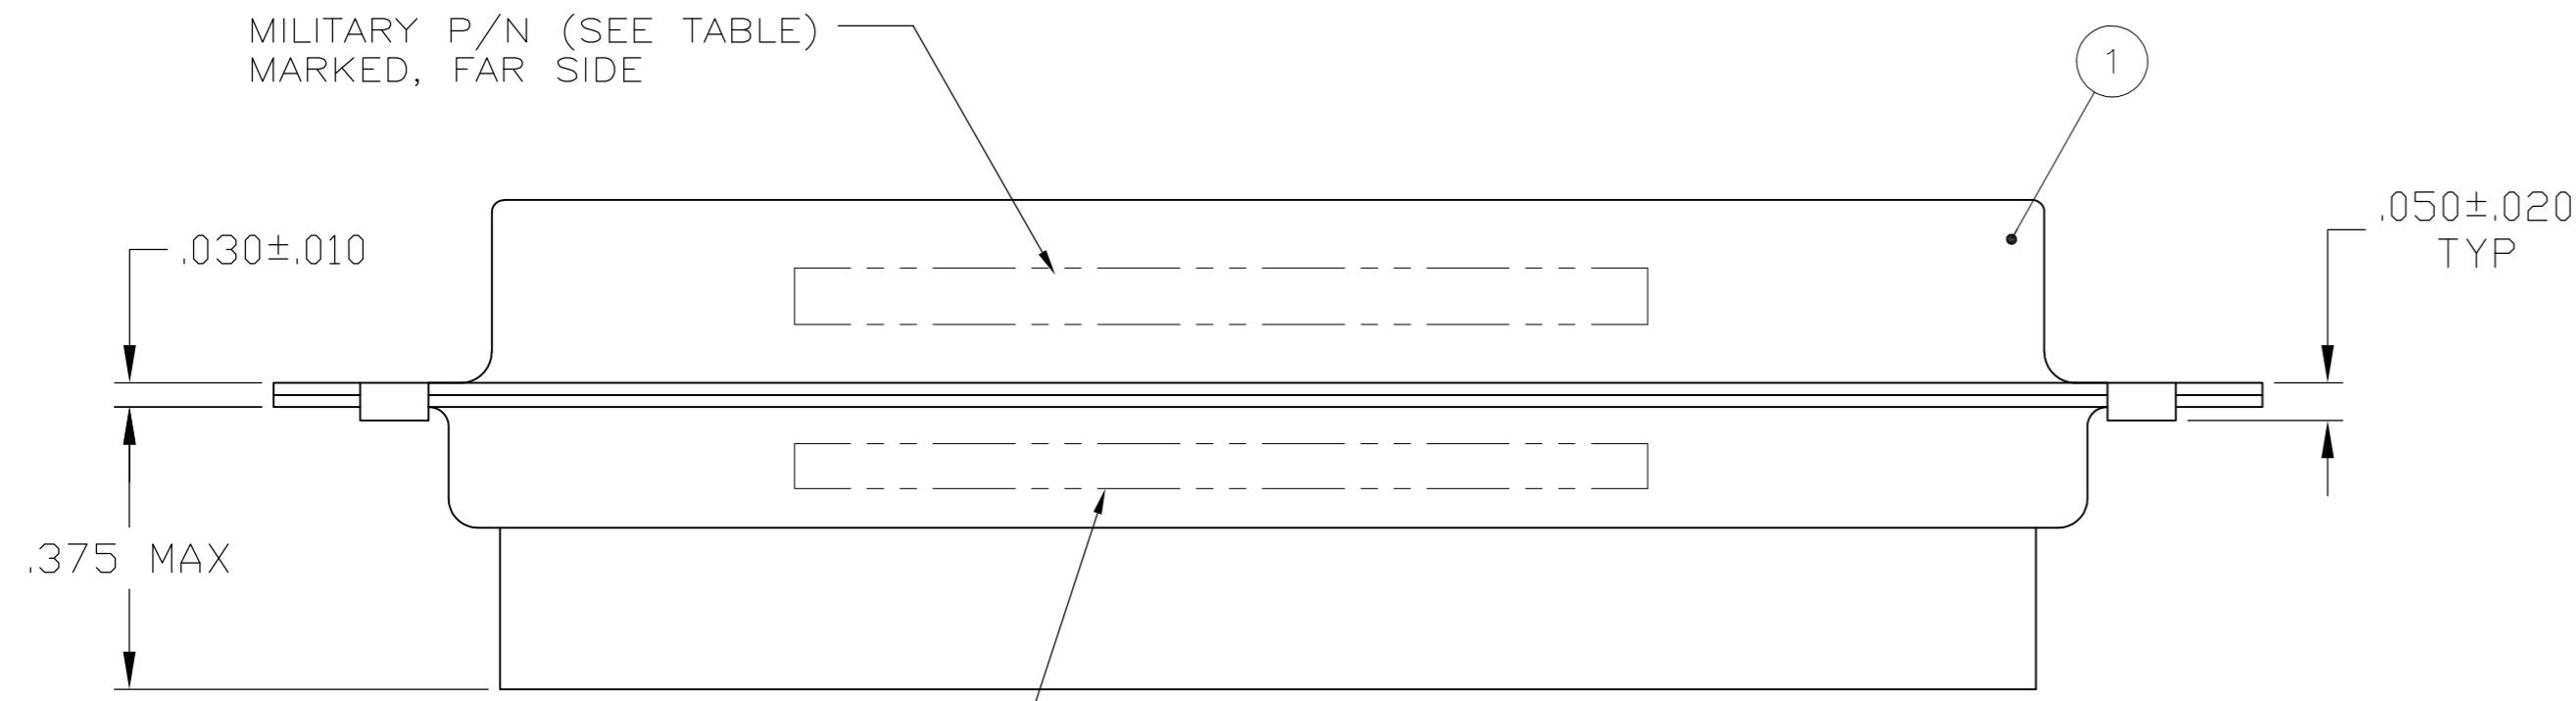

MFG'S NAME, BRAND OR LOGO AND DATE CODE MARKED, FAR SIDE

SUPERSEDED BY 206805-2 & 206973-1 & 91067-2	205563-5	M24308/6-10F	205090-1	91067-2	205169-2	205563-5
SUPERSEDED BY 206805-2 AND 206793-1	205563-4	M24308/6-5F	205090-1	-	205169-2	205563-4
	205563-3	M24308/2-10F	205090-1	91067-2	205169-1	205563-3
	205563-2	M24308/2-5F	205090-1	-	205169-1	205563-2
SUPERSEDED BY 205169-2 AND 91067-2	205563-1	-	-	91067-2	205169-1	205563-1

TE P/N MARKED ON PACKAGE	MILITARY P/N MARKED ON PACKAGE	SOCKET CONTACT QTY. = 50	INSERTION/EXTRACTION TOOL QTY. = 1	RECEPTACLE ASSY QTY. = 1	PART NUMBER
--------------------------	--------------------------------	--------------------------	------------------------------------	--------------------------	-------------