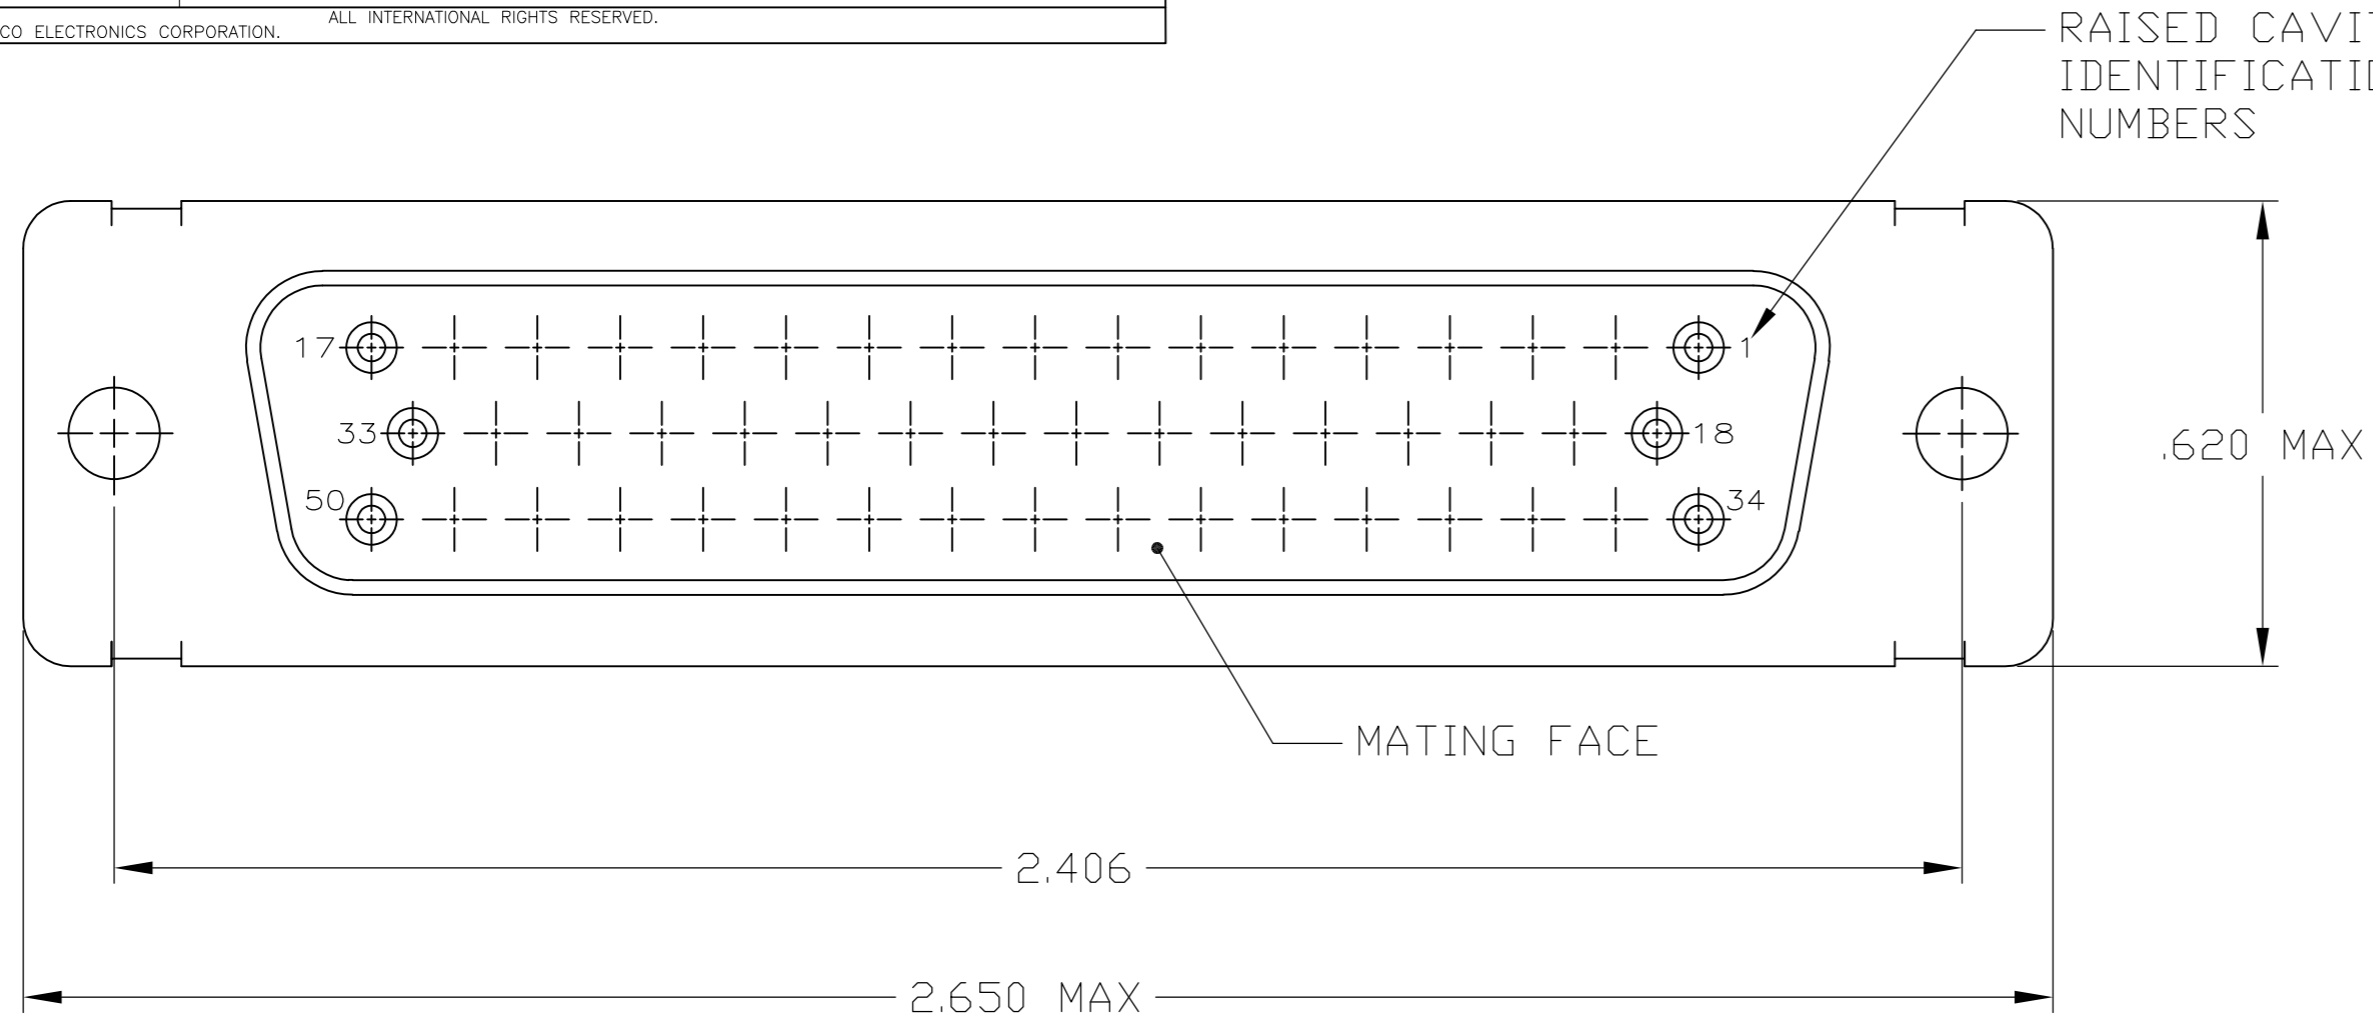

MFG'S NAME, BRAND OR LOGO AND DATE CODE MARKED, FAR SIDE

SUPERSEDED BY 206805-2 & 206973-1 & 91067-2	205563-5	M24308/6-10F	205090-1	91067-2	205169-2	205563-5
SUPERSEDED BY 206805-2 AND 206793-1	205563-4	M24308/6-5F	205090-1	-	205169-2	205563-4
	205563-3	M24308/2-10F	205090-1	91067-2	205169-1	205563-3
	205563-2	M24308/2-5F	205090-1	-	205169-1	205563-2
SUPERSEDED BY 205169-2 AND 91067-2	205563-1	-	-	91067-2	205169-1	205563-1

TE P/N MARKED ON PACKAGE	MILITARY P/N MARKED ON PACKAGE	SOCKET CONTACT QTY. = 50	INSERTION/EXTRACTION TOOL QTY. = 1	RECEPTACLE ASSY QTY. = 1	PART NUMBER
--------------------------	--------------------------------	--------------------------	------------------------------------	--------------------------	-------------