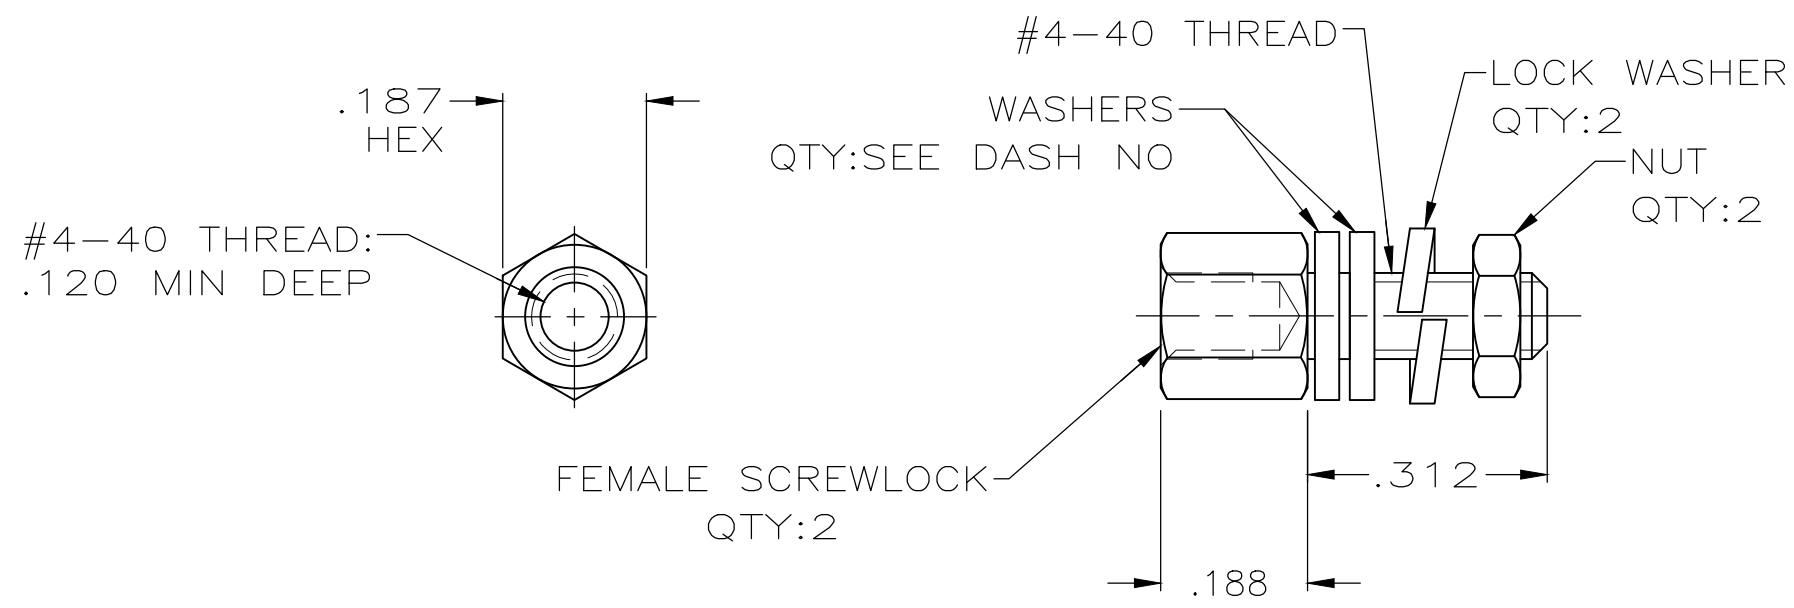

THIS DRAWING IS UNPUBLISHED. RELEASED FOR PUBLICATION
 © COPYRIGHT - By - ALL RIGHTS RESERVED.

REVISIONS				
P	LTR	DESCRIPTION	DATE	APVD
E		REV PER ECO 18-017445	1-7-19	DM

- 1 ZINC PLATED .000200-000400 THICK YELLOW CHROMATE COATING.
- 2 ZINC PLATED .000200-000400 THICK CLEAR CHROMATE COATING.
- 3. PARTS PACKAGED UNASSEMBLED.
- 4 PARTS PACKED AS A UNIT KIT.
- 5 PARTS INDIVIDUALLY BULK PACKED & SHIPPED AS A UNIT PACKAGE.
- 6. IDENTIFIED BY MIL SPEC PART NUMBER M24308/26-1Z FOR -8 ONLY & TE PART NUMBER (FOR ALL DASH NUMBERS).
- 7 CHROMATE FINISH PER ASTM B633 EXCEPT FOR USE OF TRIVALENT CHROMIUM TO MEET RoHS REGULATIONS.

OBSOLETE				
	4	6	1	5205817-9
	4	6	1/7	5205817-8
	5	4	2	5205817-4
	4	4	2	5205817-3
	5	4	1	5205817-2
	4	4	1	5205817-1
	PACKAGING	NO OF WASHERS	FINISH	PART NUMBER

THIS DRAWING IS A CONTROLLED DOCUMENT.		DWN S.WAITMAN 27JUN05	STE TE Connectivity		
DIMENSIONS: INCHES		CHK C.ROHDE 27JUN05			
TOLERANCES UNLESS OTHERWISE SPECIFIED:		APVD M.WALMSLEY 27JUN05	NAME KIT, SCREWLOCK, FEMALE, AMPLIMITE		
0 PLC ± -		PRODUCT SPEC -	-		
1 PLC ± -		APPLICATION SPEC -	SIZE	CAGE CODE	DRAWING NO
2 PLC ± -		WEIGHT 0.000000	A3	00779	C-5205817
3 PLC ± .005		CUSTOMER DRAWING	SCALE 4:1	SHEET 1 OF 1	REV E
4 PLC ± -					
ANGLES ± -					
MATERIAL COLD ROLLED STEEL		FINISH SEE TABLE			