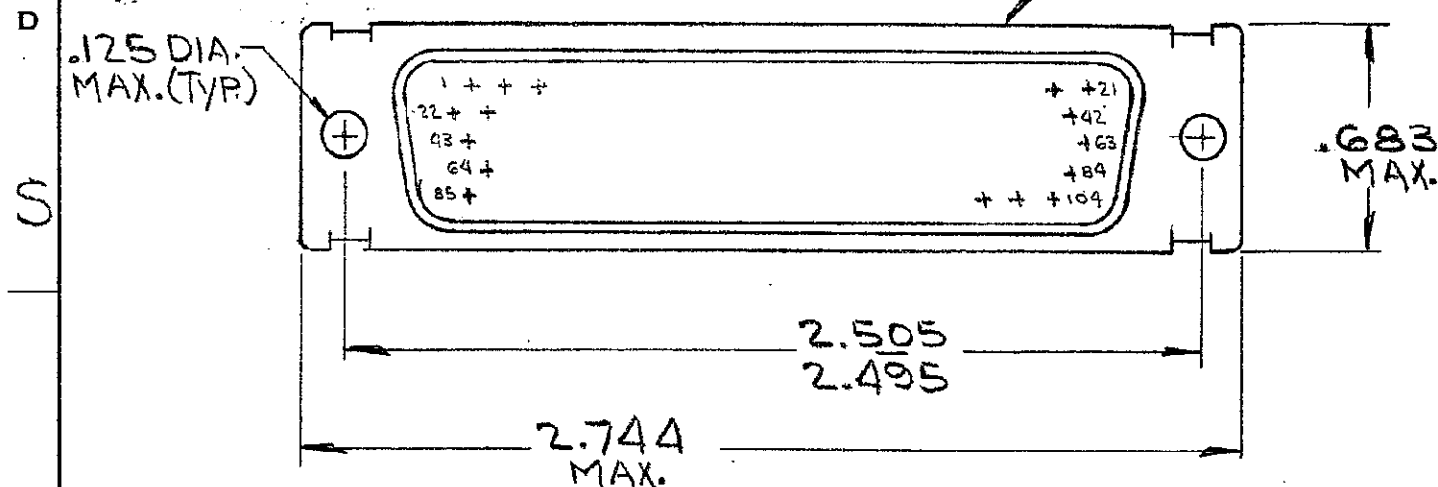

MFG'S NAME, BRAND, OR LOGO, MFG'S PART NO AND DATE CODE, MARKED FAR SIDE

-	X	-	-	-	MIL No. M24308/8-16F MARKED ON PACKAGE		
-	-	-	X	-	MIL No. M24308/4-16F MARKED ON PACKAGE		
X	-	-	-	-	MIL No. M24308/8-22F MARKED ON PACKAGE		
-	-	X	-	-	MIL No. M24308/4-22F MARKED ON PACKAGE		
1	1	1	-	-	C 204511-2 PLUG ASSY, SIZE G (BRASS SHELL)	4	
1	1	1	1	1	B 204370-2 CONTACT, PIN - SIZE 22D	3	
1	-	1	1	1	B 91067-1 INSERTION/EXTRACTION TOOL	2	
-	-	-	1	1	C 204511-1 PLUG ASSY, SIZE G (STEEL SHELL)	1	
6	5	4	3	2	DWG NUMBER		ITEM No.

204523 204523 204523 204523 204523	UNLESS OTHERWISE SPECIFIED DIMENSIONS ARE IN INCHES TOLERANCES ON: DECIMALS ± .005 ANGLES ± .5°	CONTRACT NO.	AMP INCORPORATED HARRISBURG, PENNSYLVANIA		
	MATERIAL	DR. <i>J. Smith</i> 12/2/70	NAME KIT, "HDD" SERIES, PLUG, SIZE #G (104 POS.)		
		APPR. <i>J. Smith</i> 12-9-70	SIZE	CODE IDENT NO.	NUMBER
		REL. <i>B. Holladay</i> 12-9-70	B	00779	204523
		DSGN APPR.	OTHER APPR.	SCALE <i>A</i>	SHEET 1 OF 1
0 B S				REV G	