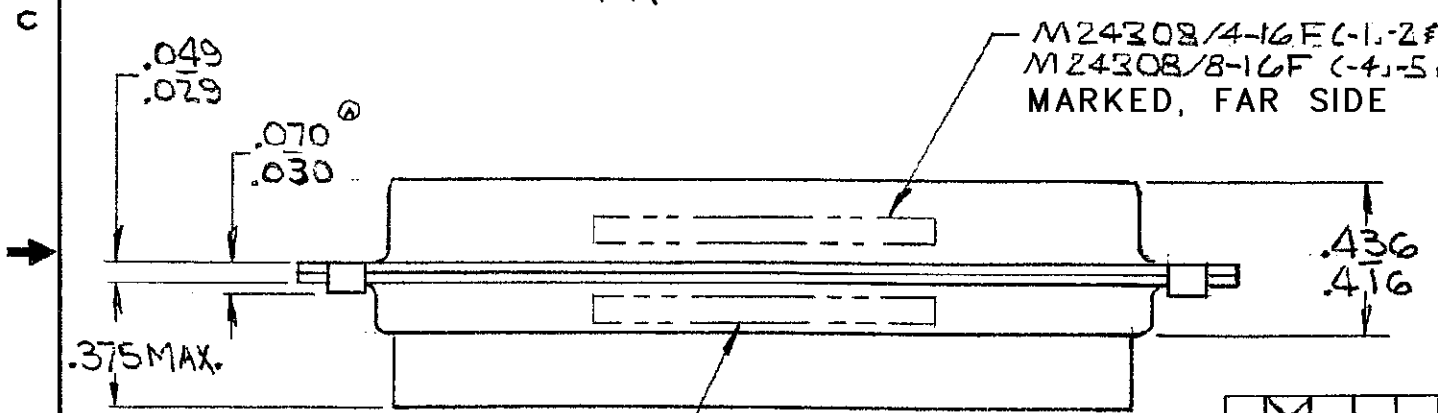

MFG'S NAME, BRAND, OR LOGO, MFG'S PART NO AND DATE CODE, MARKED FAR SIDE

-	X	-	-	-	MIL No. M24308/8-16F MARKED ON PACKAGE		
-	-	-	X	-	MIL No. M24308/4-16F MARKED ON PACKAGE		
X	-	-	-	-	MIL No. M24308/8-22F MARKED ON PACKAGE		
-	-	X	-	-	MIL No. M24308/4-22F MARKED ON PACKAGE		
1	1	1	-	-	C 204511-2 PLUG ASSY, SIZE G (BRASS SHELL)	4	
1	1	1	1	1	B 204370-2 CONTACT, PIN - SIZE 22D	3	
1	-	1	1	1	B 91067-1 INSERTION/EXTRACTION TOOL	2	
-	-	-	1	1	C 204511-1 PLUG ASSY, SIZE G (STEEL SHELL)	1	
6	5	4	3	2	DWG NUMBER		ITEM No.

204523 204523 204523 204523 204523	UNLESS OTHERWISE SPECIFIED DIMENSIONS ARE IN INCHES TOLERANCES ON: DECIMALS ± .005 ANGLES ± .5°	CONTRACT NO.	AMP INCORPORATED HARRISBURG, PENNSYLVANIA		
	MATERIAL	DR. <i>J. Smith</i> 12/2/70	NAME KIT, "HDD" SERIES, PLUG, SIZE #G (104 POS.)		
		APPR. <i>J. Smith</i> 12-9-70	SIZE	CODE IDENT NO.	NUMBER
		REL. <i>B. Holladay</i> 12-9-70	B	00779	204523
		DSGN APPR.	OTHER APPR.	SCALE <i>A</i>	SHEET 1 OF 1
0 B S				REV G	