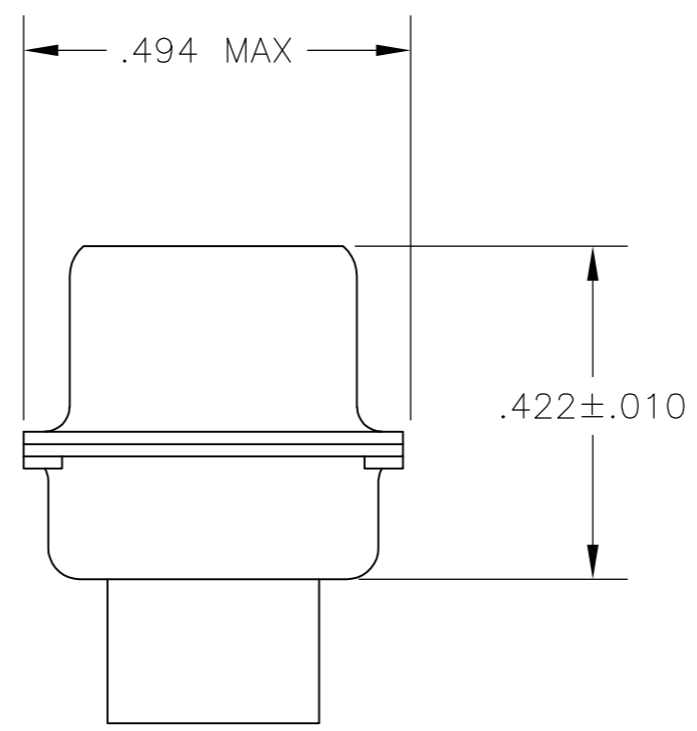

THIS DRAWING IS UNPUBLISHED. RELEASED FOR PUBLICATION  
 © COPYRIGHT - By - ALL RIGHTS RESERVED.

LOC		DIST		REVISIONS			
P	LTR	DESCRIPTION	DATE	DWN	APVD		
-	-	H	REV PER ECO 13-012379	8-1-13	CT	CD	

① FOR CONNECTOR ASSEMBLIES WITHOUT CONTACTS, TE CONNECTIVITY CONTACT PART NOS 205089-1 MUST BE ORDERED SEPARATELY. CONNECTORS WITH CONTACTS ARE SUPPLIED WITH CONTACT 205089-1

	OBSOLETE	205556-3	M24308/8-6F	205089-1	91067-2	205162-2	205556-5
SUPERSEDED BY 207252-2 AND 205089-1		205556-3	M24308/8-1F	205089-1	-	205162-2	205556-4
		205556-3	M24308/4-6F	205089-1	91067-2	205162-1	205556-3
		205556-2	M24308/4-1F	205089-1	-	205162-1	205556-2
SUPERSEDED BY 205162-1 AND 91067-2		205556-1	-	-	91067-2	205162-1	205556-1
	P/N MARKED ON PACKAGE	MILITARY P/N MARKED ON PACKAGE	③ PIN CONTACT QTY. = 9	①	② INSERTION/EXTRACTION TOOL QTY. = 1	① PLUG ASSY QTY. = 1	PART NUMBER

THIS DRAWING IS A CONTROLLED DOCUMENT.

DWN	T.THOMPSON	05-24-94
CHK	H.WYNKOOP	06-17-94
APVD	H.WYNKOOP	06-17-94
PRODUCT SPEC		
APPLICATION SPEC		
WEIGHT	-	
CUSTOMER DRAWING		

TE Connectivity

AMPLIMITE, KIT,HDM-20, SERIES, PLUG, SIZE 1, 9 POSITION

SIZE	A2	CAGE CODE	00779	DRAWING NO	C=205556	RESTRICTED TO	-
SCALE	4:1	SHEET	1 of 1	REV	H		