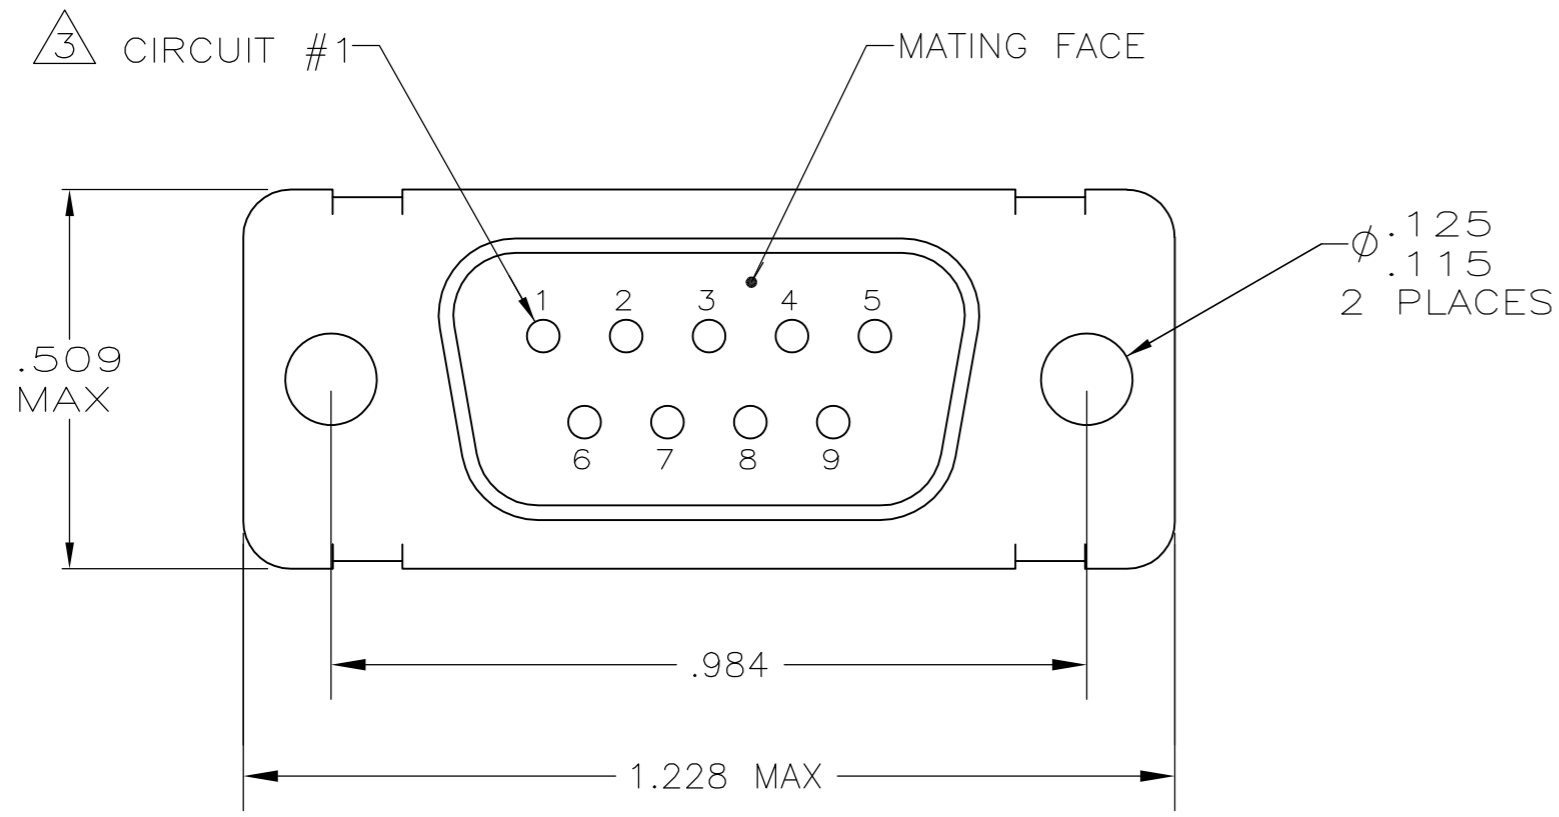

THIS DRAWING IS UNPUBLISHED. RELEASED FOR PUBLICATION
© COPYRIGHT - By - ALL RIGHTS RESERVED.

LOC		DIST		REVISIONS			
P	LTR	DESCRIPTION	DATE	DWN	APVD		
-	-	H	REV PER ECO 13-012379	8-1-13	CT	CD	

① FOR CONNECTOR ASSEMBLIES WITHOUT CONTACTS, TE CONNECTIVITY CONTACT PART NOS 205089-1 MUST BE ORDERED SEPARATELY. CONNECTORS WITH CONTACTS ARE SUPPLIED WITH CONTACT 205089-1