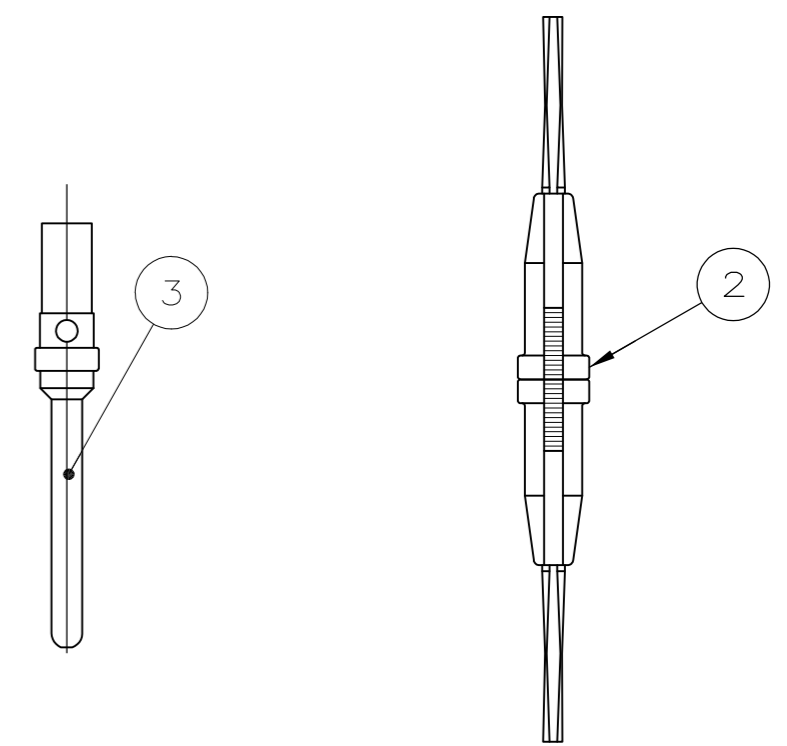

THIS DRAWING IS UNPUBLISHED. RELEASED FOR PUBLICATION  
 © COPYRIGHT - By - ALL RIGHTS RESERVED.

LOC		DIST		REVISIONS			
P	LTR	DESCRIPTION	DATE	DWN	APVD		
-	-	H	REV PER ECO 13-012379	8-1-13	CT	CD	

① FOR CONNECTOR ASSEMBLIES WITHOUT CONTACTS, TE CONNECTIVITY CONTACT PART NOS 205089-1 MUST BE ORDERED SEPARATELY. CONNECTORS WITH CONTACTS ARE SUPPLIED WITH CONTACT 205089-1

	OBSOLETE	205556-3	M24308/8-6F	205089-1	91067-2	205162-2	205556-5
SUPERSEDED BY 207252-2 AND 205089-1		205556-3	M24308/8-1F	205089-1	-	205162-2	205556-4
		205556-3	M24308/4-6F	205089-1	91067-2	205162-1	205556-3
		205556-2	M24308/4-1F	205089-1	-	205162-1	205556-2
SUPERSEDED BY 205162-1 AND 91067-2		205556-1	-	-	91067-2	205162-1	205556-1
	P/N MARKED ON PACKAGE	MILITARY P/N MARKED ON PACKAGE	③ PIN CONTACT QTY. = 9	①	② INSERTION/EXTRACTION TOOL QTY. = 1	① PLUG ASSY QTY. = 1	PART NUMBER

THIS DRAWING IS A CONTROLLED DOCUMENT.

DWN	T.THOMPSON	05-24-94
CHK	H.WYNKOOP	06-17-94
APVD	H.WYNKOOP	06-17-94
PRODUCT SPEC		
APPLICATION SPEC		
WEIGHT	-	
CUSTOMER DRAWING		

TE Connectivity

AMPLIMITE, KIT,HDM-20, SERIES, PLUG, SIZE 1, 9 POSITION