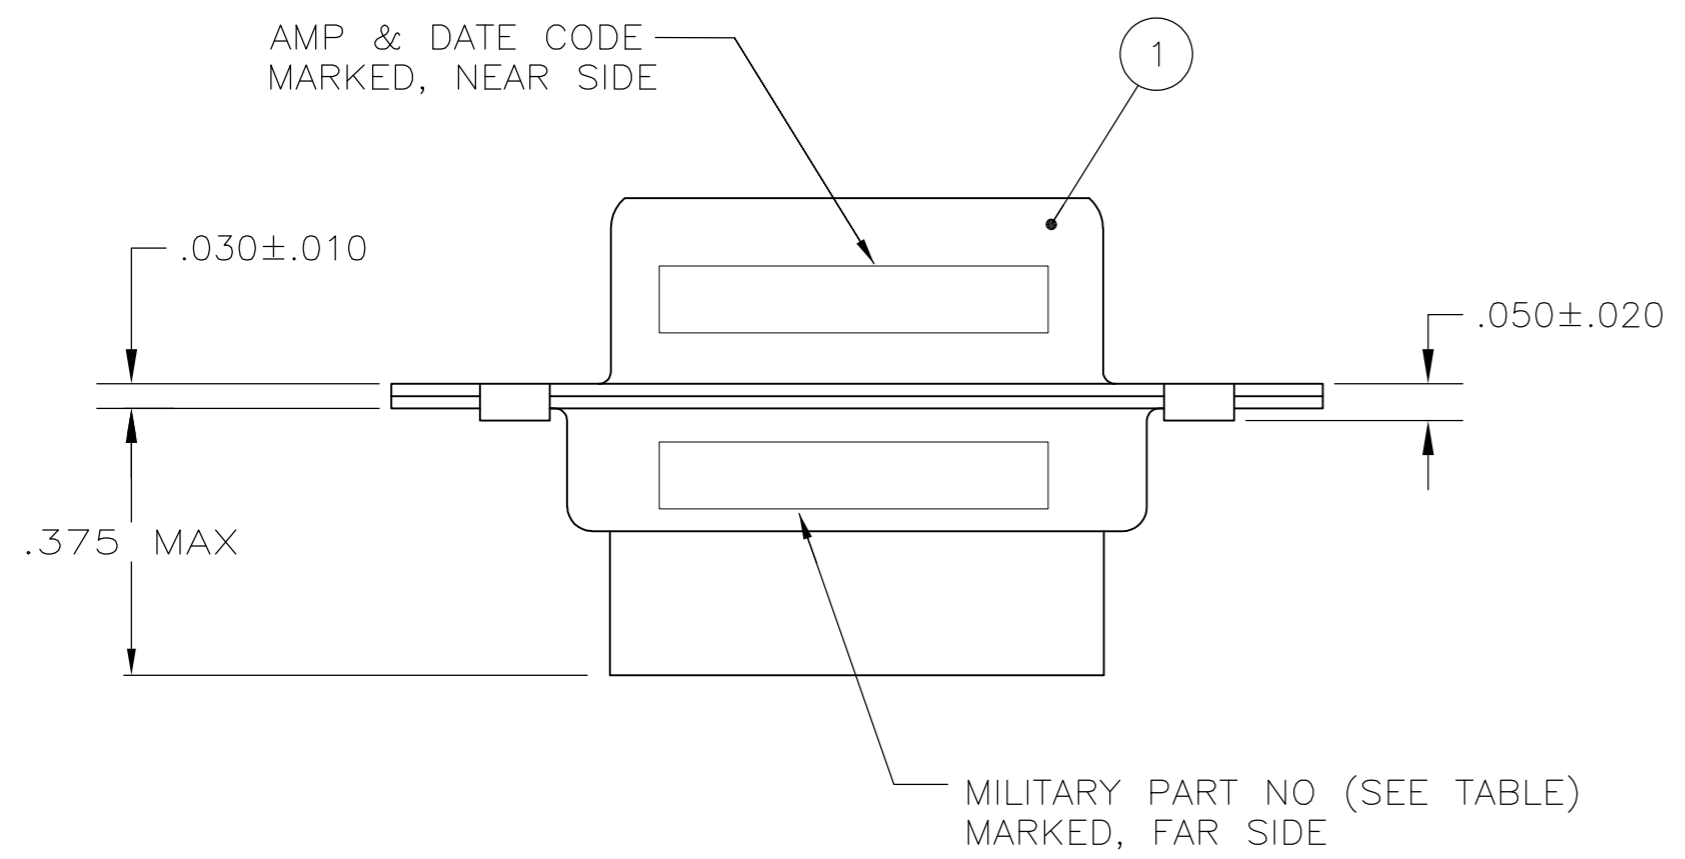

	OBSOLETE	205556-3	M24308/8-6F	205089-1	91067-2	205162-2	205556-5
SUPERSEDED BY 207252-2 AND 205089-1		205556-3	M24308/8-1F	205089-1	-	205162-2	205556-4
		205556-3	M24308/4-6F	205089-1	91067-2	205162-1	205556-3
		205556-2	M24308/4-1F	205089-1	-	205162-1	205556-2
SUPERSEDED BY 205162-1 AND 91067-2		205556-1	-	-	91067-2	205162-1	205556-1
	P/N MARKED ON PACKAGE	MILITARY P/N MARKED ON PACKAGE	③ PIN CONTACT QTY. = 9	①	② INSERTION/EXTRACTION TOOL QTY. = 1	① PLUG ASSY QTY. = 1	PART NUMBER

SIZE	A2	CAGE CODE	00779	DRAWING NO	C=205556	RESTRICTED TO	-
SCALE	4:1	SHEET	1 of 1	REV	H		