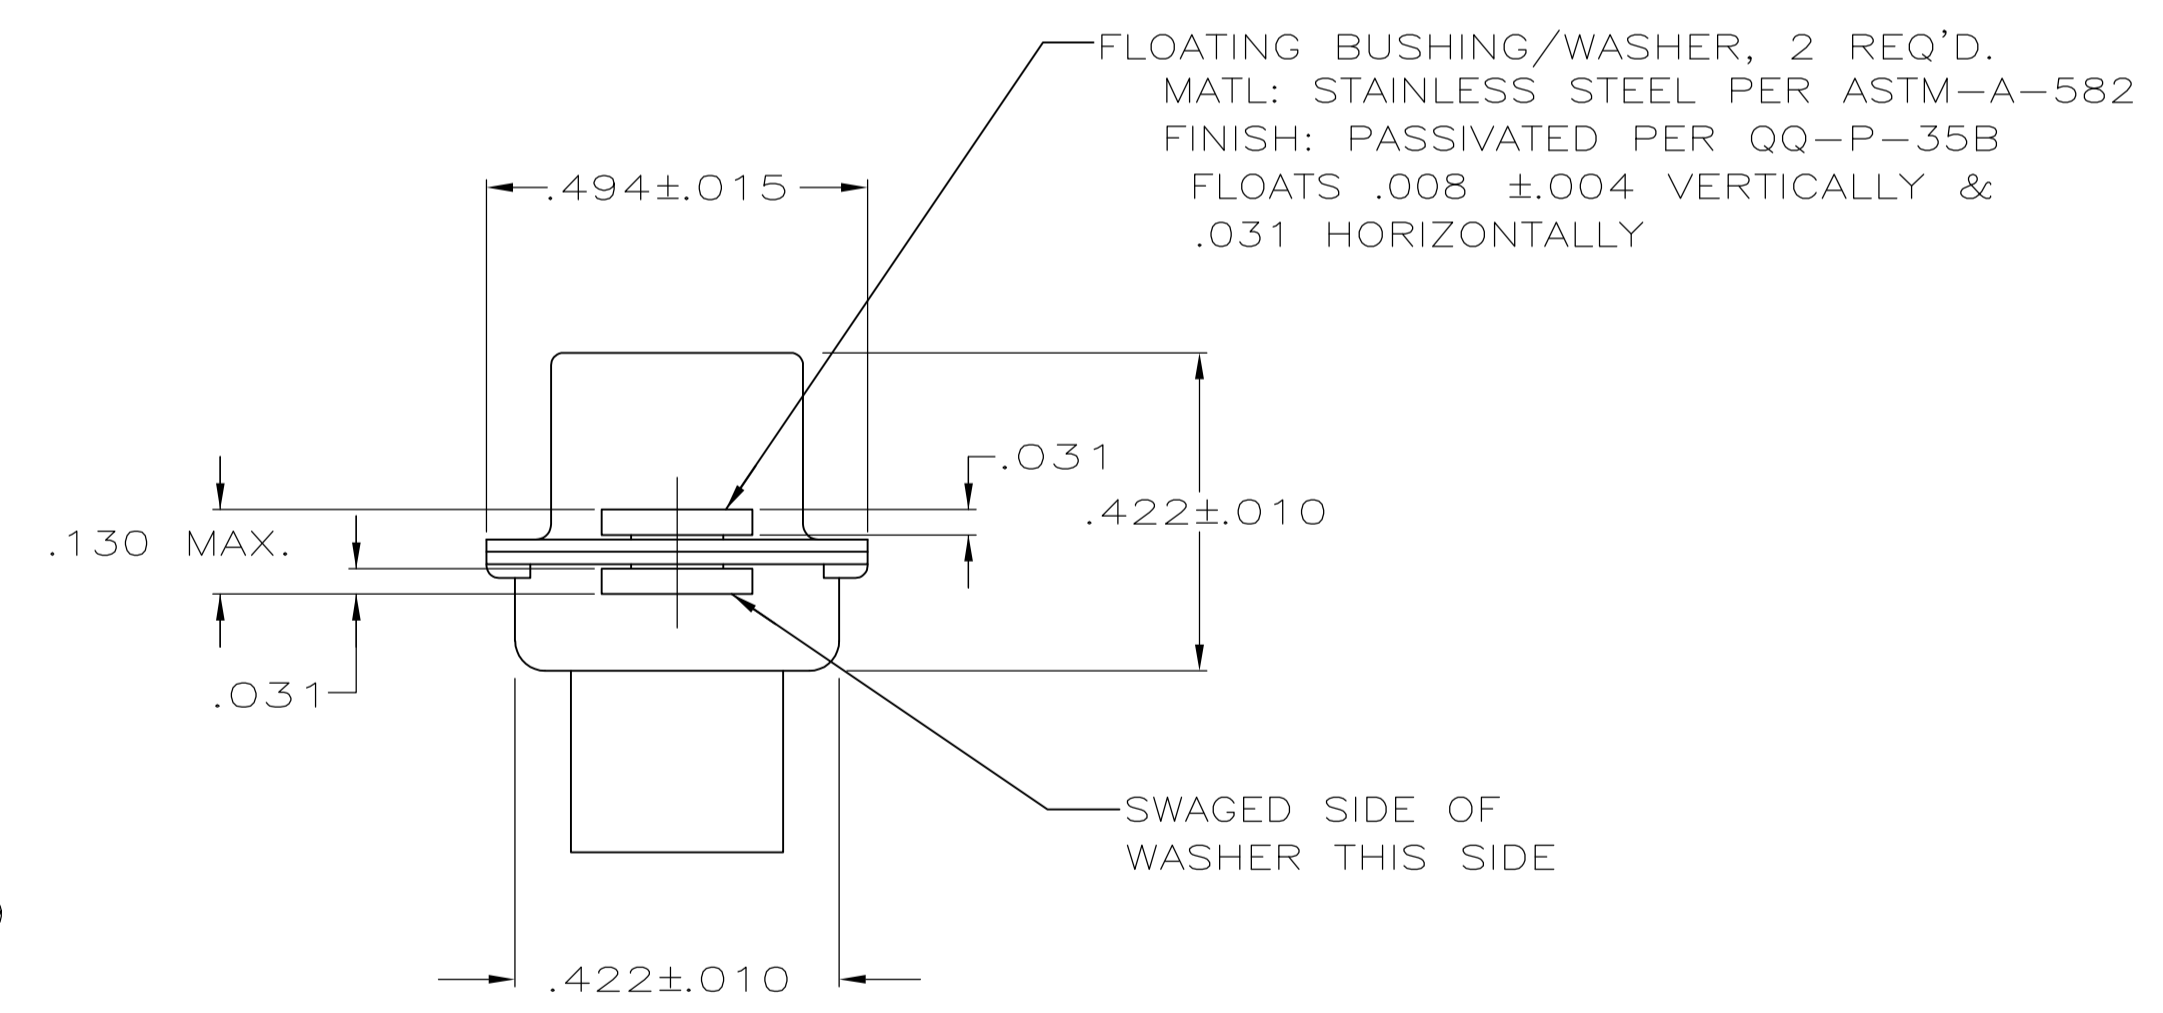

REVISONS		DATE	BY	APP'D
T	REV PER ECO-15-016062	09NOV15	KG	CD

- THIS PLUG IS DESIGNED TO CONFORM TO THE LATEST ISSUE OF MIL-C-24308
 - MAX WIRE INSUL. TO BE USED WITH THIS PLUG IS .054 DIA.
 - METAL RETENTION CLIPS ARE INCLUDED IN INSERTS
 - PACKAGE MARKED M 24308/4-330F
 - THIS PLUG WILL ACCEPT SIZE 22 PIN CONTACT M 24308/13 OR AMP # 204370
- AMP PART NO. MARKED ON CONNECTOR REPRESENTS KIT NUMBER WITH CONTACTS
 UL/CSA DESIGNATION MARKED IN THIS AREA.

DIMENSIONS: INCHES	TOLERANCES UNLESS OTHERWISE SPECIFIED:	DIN 12-3-87	C.C. THOMAS
	0. PLC ± -		1-25-88
	1. PLC ± -		FC RALLEW
	2. PLC ± -		DJM
	3. PLC ± .005		1-25-88
	4. PLC ± -		NAME
	ANGLES ± -		PRODUCT SPEC
MATERIAL: SEE CALLOUTS	FINISH: SEE CALLOUTS	WEIGHT: -	APPLICATION SPEC
			SIZE: A1
			CAGE CODE: 00779
			DRAWING NO: 204527
			RESTRICTED TO: -
			CUSTOMER DRAWING

TE Connectivity
 AMPLIMITE PLUG FOR PIN CONTACTS HI-DENSITY D CONN, SIZE 2, SERIES 90 WITH FLOAT BUSHINGS
 SCALE: 4:1 SHEET 1 OF 1 REV T

X-ON Electronics

Largest Supplier of Electrical and Electronic Components