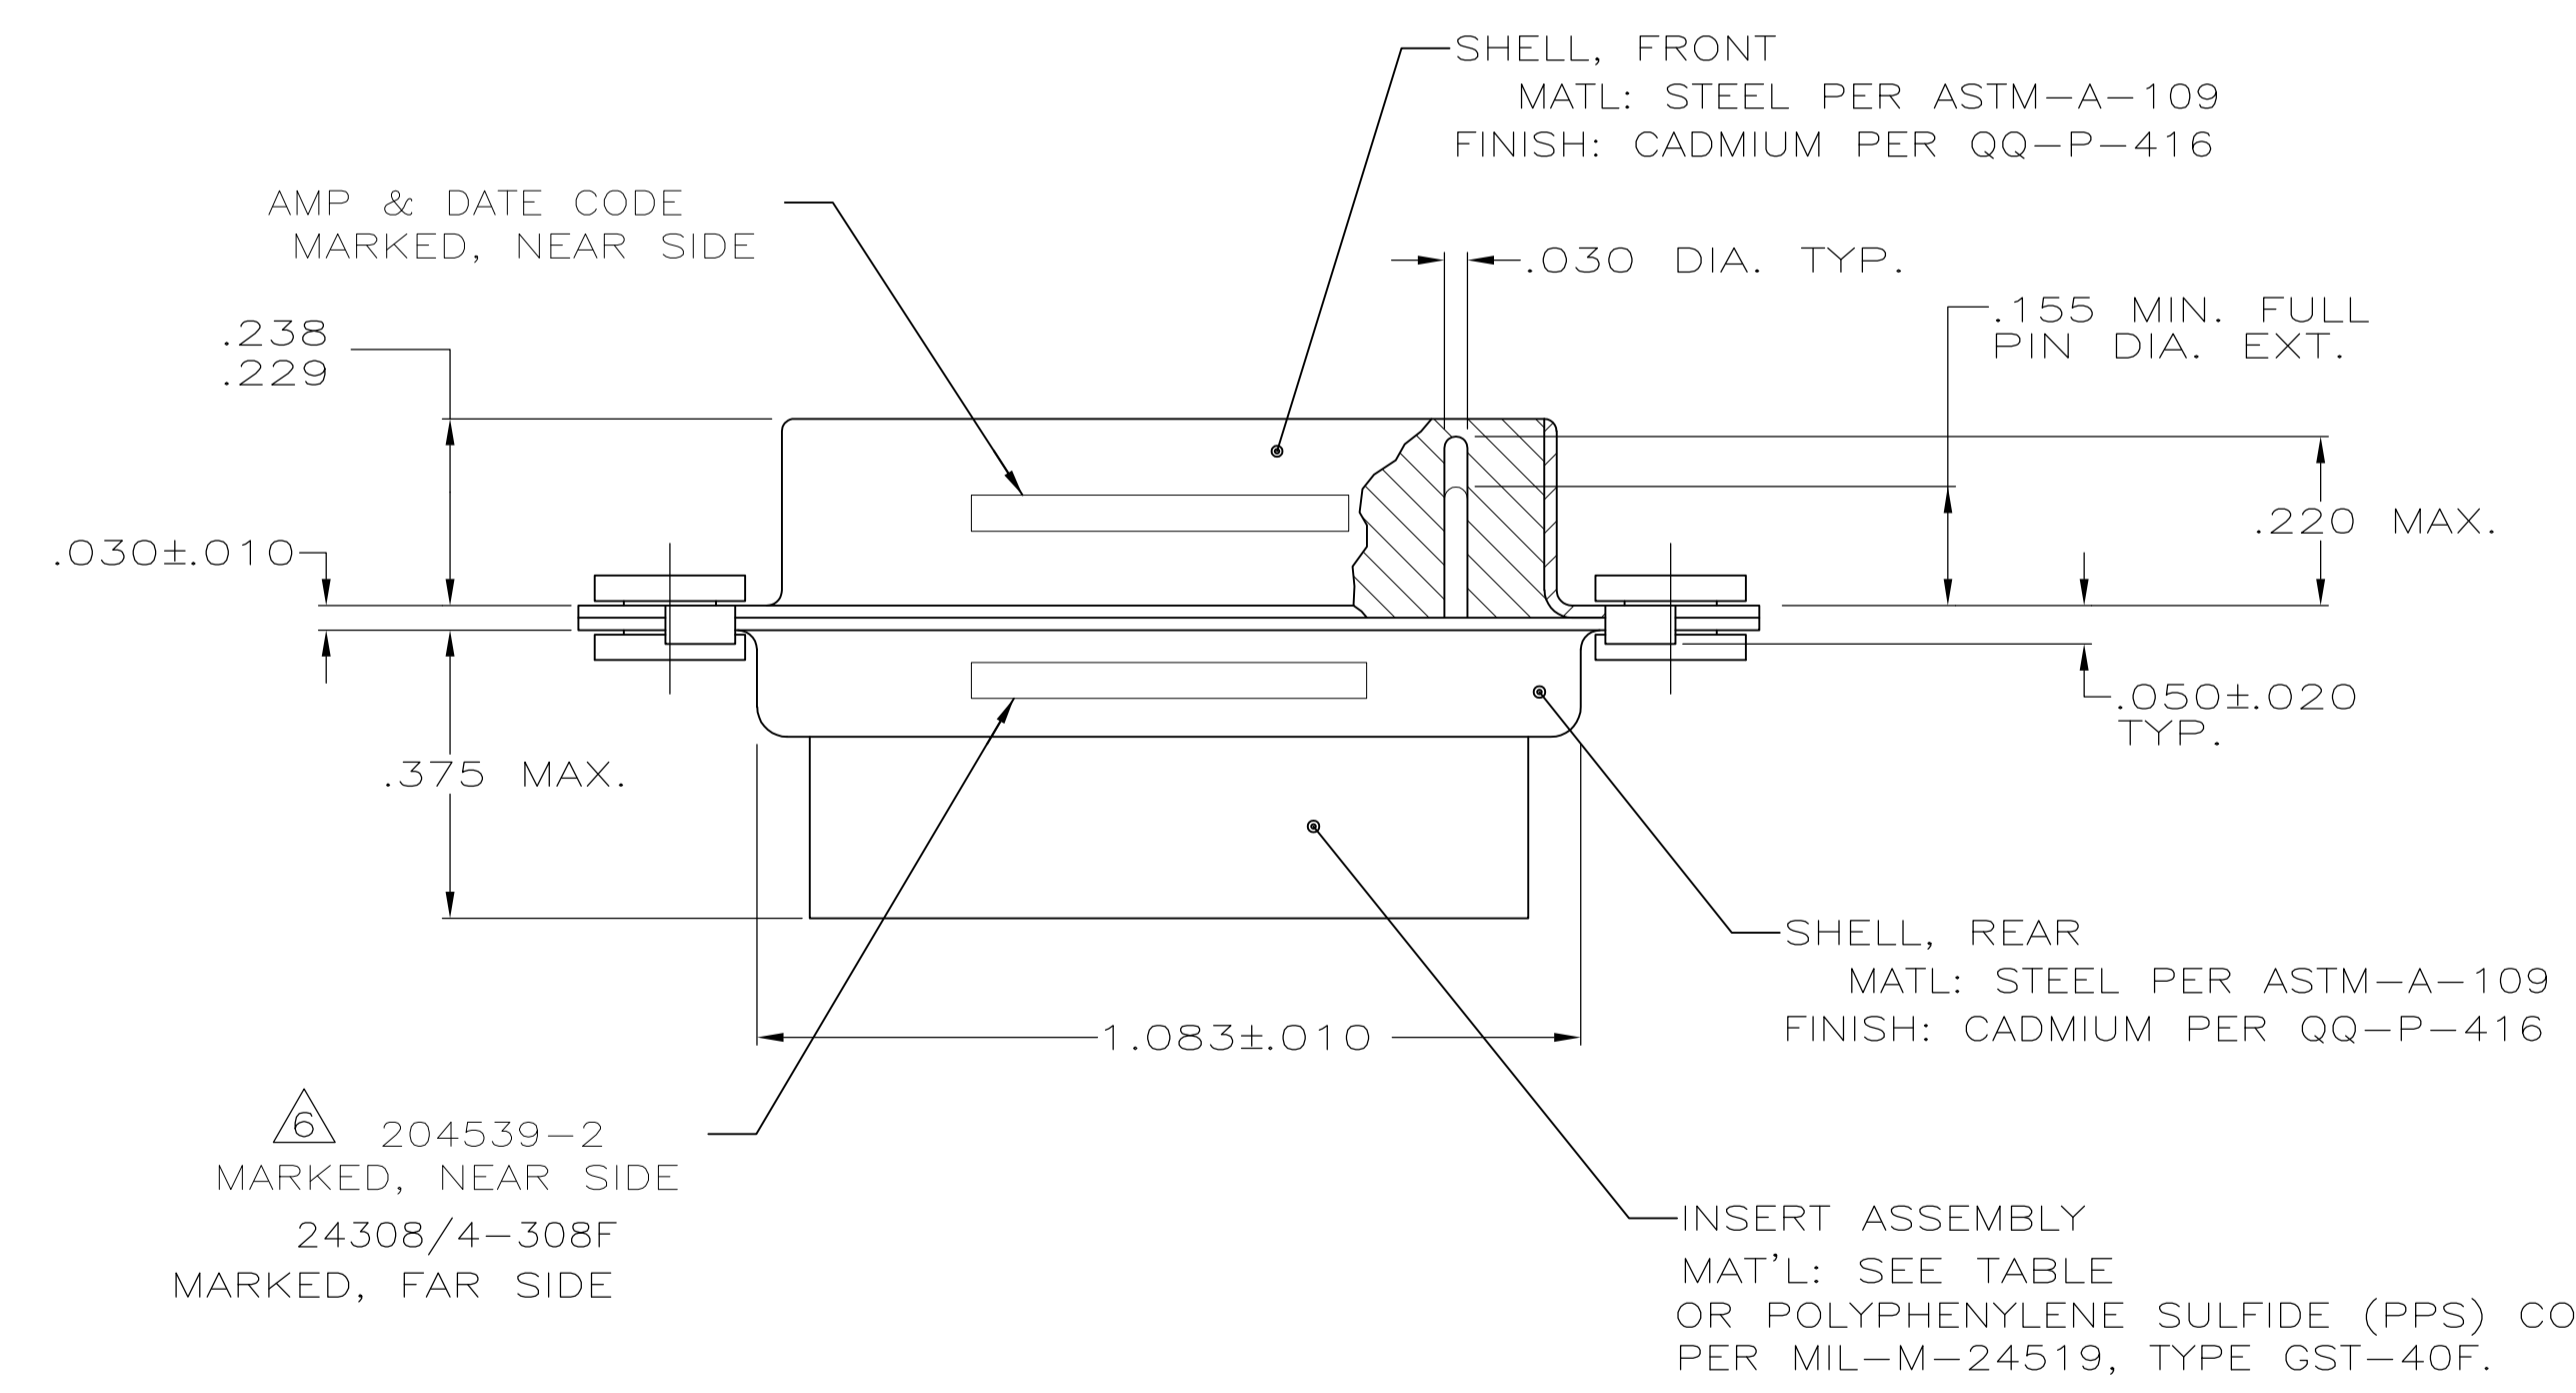

REVISONS		DATE	BY	APP'D
T	REV PER ECO-15-016062	09NOV15	KG	CD

- THIS PLUG IS DESIGNED TO CONFORM TO THE LATEST ISSUE OF MIL-C-24308
 - MAX WIRE INSUL. TO BE USED WITH THIS PLUG IS .054 DIA.
 - METAL RETENTION CLIPS ARE INCLUDED IN INSERTS
 - PACKAGE MARKED M 24308/4-330F
 - THIS PLUG WILL ACCEPT SIZE 22 PIN CONTACT M 24308/13 OR AMP # 204370
- AMP PART NO. MARKED ON CONNECTOR REPRESENTS KIT NUMBER WITH CONTACTS
 UL/CSA DESIGNATION MARKED IN THIS AREA.

DIMENSIONS: INCHES	TOLERANCES UNLESS OTHERWISE SPECIFIED:	DIN 12-3-87	C.C. THOMAS
	0. PLC ± -		1-25-88
	1. PLC ± -		FC RALLEW
	2. PLC ± -		DJM
	3. PLC ± .005		1-25-88
	4. PLC ± -		NAME
	ANGLES ± -		PRODUCT SPEC
MATERIAL: SEE CALLOUTS	FINISH: SEE CALLOUTS	WEIGHT: -	APPLICATION SPEC
			SIZE: A1
			CAGE CODE: 00779
			DRAWING NO: 204527
			RESTRICTED TO: -
			CUSTOMER DRAWING

TE Connectivity
 AMPLIMITE PLUG FOR PIN CONTACTS HI-DENSITY D CONN, SIZE 2, SERIES 90 WITH FLOAT BUSHINGS
 SCALE: 4:1 SHEET 1 OF 1 REV T

X-ON Electronics

Largest Supplier of Electrical and Electronic Components