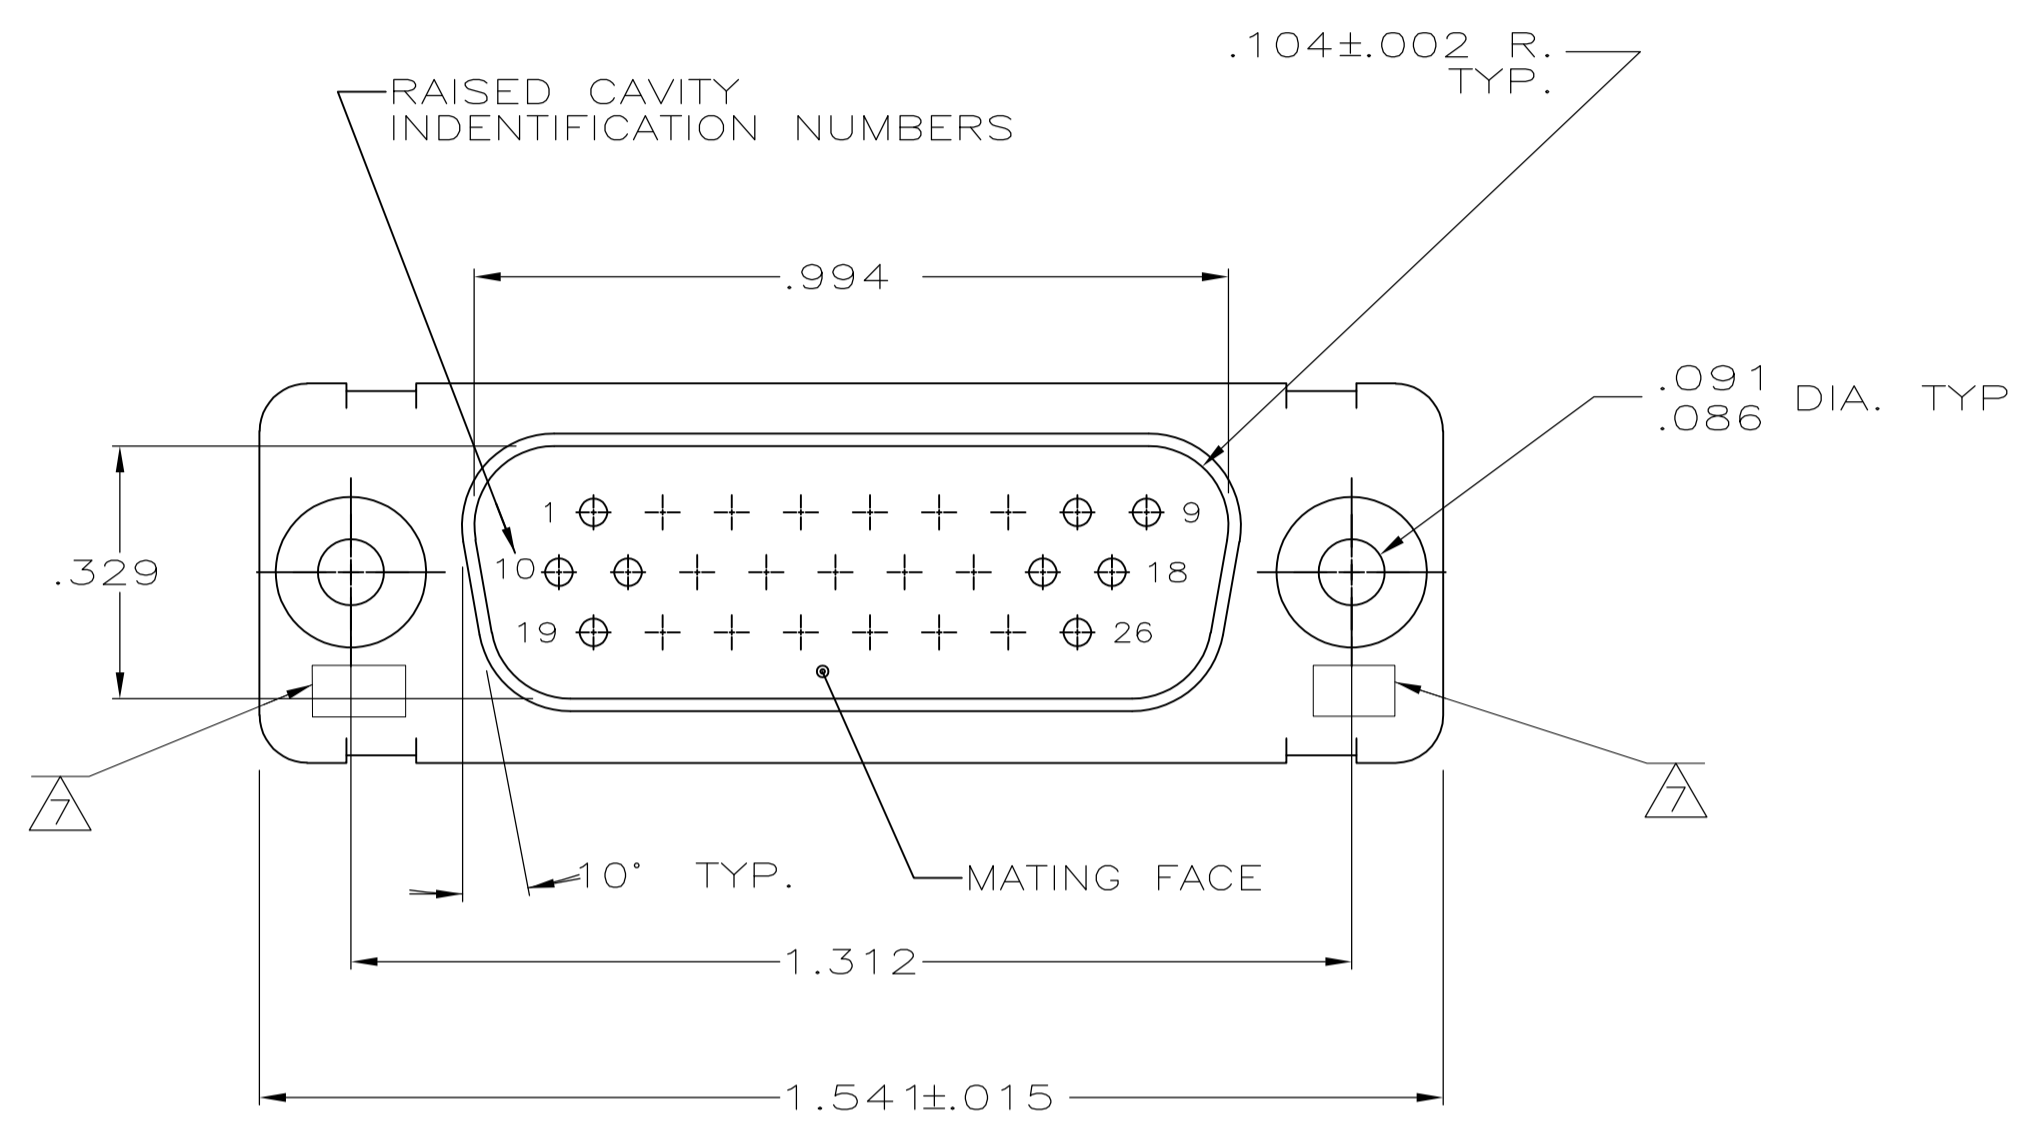

REVISONS		DATE	BY	APP'D
T	REV PER ECO-15-016062	09NOV15	KG	CD

- THIS PLUG IS DESIGNED TO CONFORM TO THE LATEST ISSUE OF MIL-C-24308
 - MAX WIRE INSUL. TO BE USED WITH THIS PLUG IS .054 DIA.
 - METAL RETENTION CLIPS ARE INCLUDED IN INSERTS
 - PACKAGE MARKED M 24308/4-330F
 - THIS PLUG WILL ACCEPT SIZE 22 PIN CONTACT M 24308/13 OR AMP # 204370
- AMP PART NO. MARKED ON CONNECTOR REPRESENTS KIT NUMBER WITH CONTACTS
 UL/CSA DESIGNATION MARKED IN THIS AREA.

DIMENSIONS: INCHES	TOLERANCES UNLESS OTHERWISE SPECIFIED:	DIN 12-3-87	C.C. THOMAS
	0. PLC ± -		1-25-88
	1. PLC ± -		FC RALLEW
	2. PLC ± -		DJM
	3. PLC ± .005		1-25-88
	4. PLC ± -		NAME
	ANGLES ± -		PRODUCT SPEC
MATERIAL: SEE CALLOUTS	FINISH: SEE CALLOUTS	WEIGHT: -	APPLICATION SPEC
			SIZE: A1
			CAGE CODE: 00779
			DRAWING NO: 204527
			RESTRICTED TO: -
			CUSTOMER DRAWING

TE Connectivity
 AMPLIMITE PLUG FOR PIN CONTACTS HI-DENSITY D CONN, SIZE 2, SERIES 90 WITH FLOAT BUSHINGS
 SCALE: 4:1 SHEET 1 OF 1 REV T

X-ON Electronics

Largest Supplier of Electrical and Electronic Components