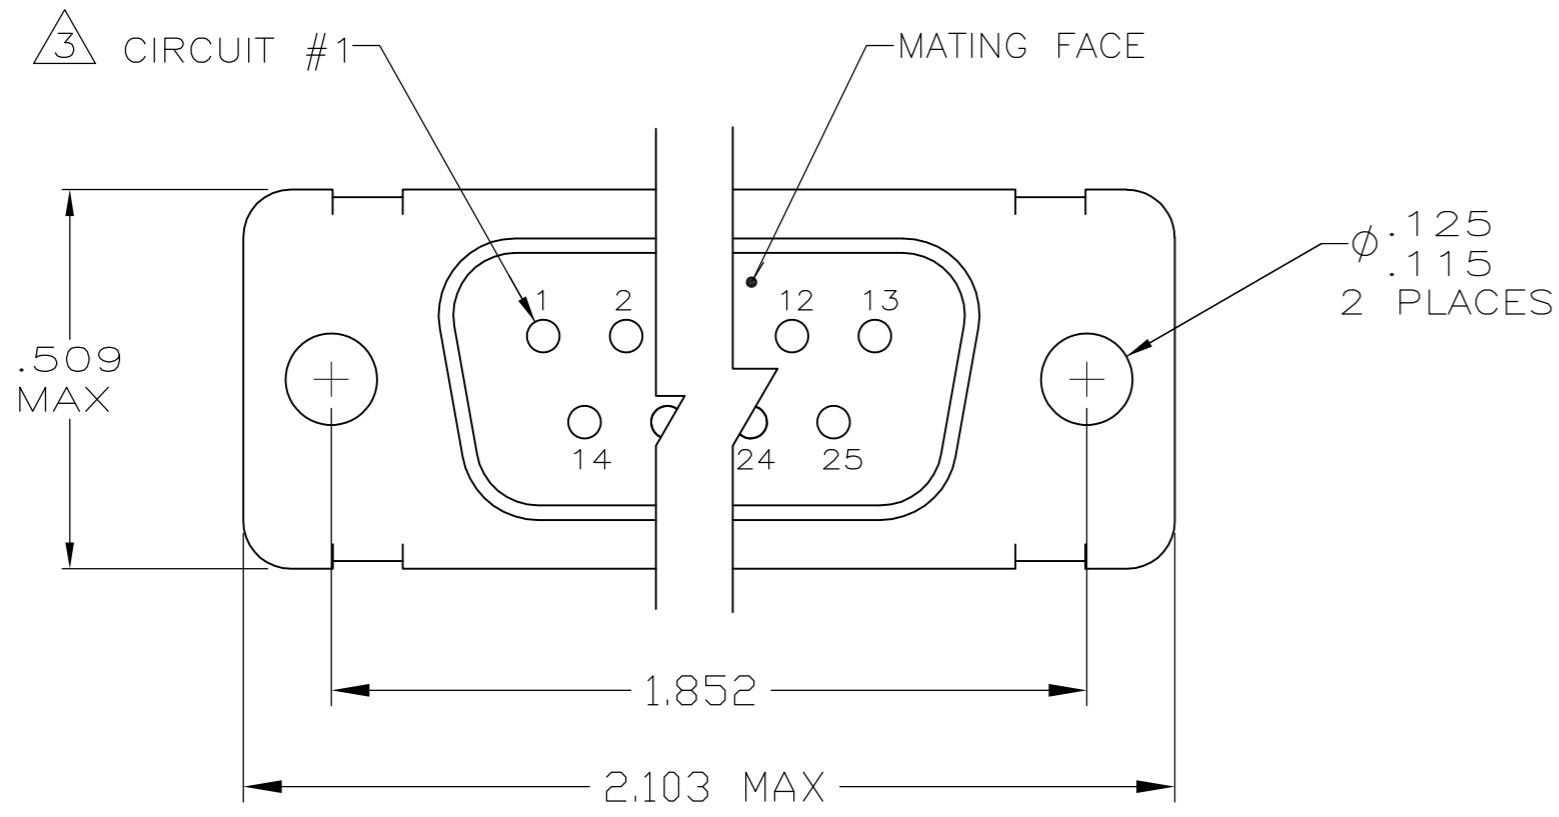

THIS DRAWING IS UNPUBLISHED. RELEASED FOR PUBLICATION
 © COPYRIGHT - By - ALL RIGHTS RESERVED.

LOC		DIST		REVISIONS			
P	LTR	DESCRIPTION	DATE	DWN	APVD		
	K	REVISED PER ECO-12-017755	15OCT12	PY	RL		

1 FOR CONNECTOR ASSEMBLIES, TE CONNECTIVITY CONTACT PART NOS. 205089-1 MUST BE ORDERED SEPARATELY. CONNECTORS WITH CONTACTS ARE SUPPLIED WITH CONTACT 205089-1

MFG'S NAME, BRAND OR LOGO AND DATE CODE MARKED, FAR SIDE

	OBSOLETE	205560-5	M24308/8-8F	205089-1	91067-2	205166-2	205560-5	
	SUPERSEDED BY 206800-2 AND 205089-1	205560-4	M24308/8-3F	205089-1	-	205166-2	205560-4	
		205560-3	M24308/4-8F	205089-1	91067-2	205166-1	205560-3	
		205560-2	M24308/4-3F	205089-1	-	205166-1	205560-2	
	SUPERSEDED BY 205166-1 AND 91067-2	205560-1	-	-	91067-2	205166-1	205560-1	
		P/N MARKED ON PACKAGE	MILITARY P/N MARKED ON PACKAGE	3 PIN CONTACT QTY. = 25	1	2 INSERTION/EXTRACTION TOOL QTY. = 1	1 PLUG ASSY QTY. = 1	PART NUMBER

THIS DRAWING IS A CONTROLLED DOCUMENT.

DWN	P. YEAGER	11MAR09
CHK	R. LEASE	12MAR09
APVD	R. LEASE	12MAR09

TE Connectivity

AMPLIMITE, KIT,HDM-20, SERIES, PLUG, SIZE 3, 25 POSITION

SIZE	A2	CAGE CODE	00779	DRAWING NO	C=205560	RESTRICTED TO	-
SCALE	4:1	SHEET	1 of 1	REV	K		