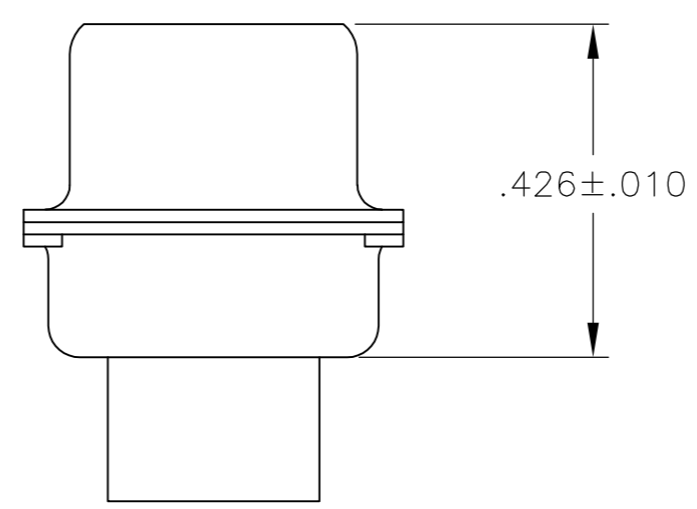

THIS DRAWING IS UNPUBLISHED. RELEASED FOR PUBLICATION
 © COPYRIGHT - By - ALL RIGHTS RESERVED.

LOC		DIST		REVISIONS			
P	LTR	DESCRIPTION	DATE	DWN	APVD		
	K	REVISED PER ECO-12-017755	15OCT12	PY	RL		

1 FOR CONNECTOR ASSEMBLIES, TE CONNECTIVITY CONTACT PART NOS. 205089-1 MUST BE ORDERED SEPARATELY. CONNECTORS WITH CONTACTS ARE SUPPLIED WITH CONTACT 205089-1

MFG'S NAME, BRAND OR LOGO AND DATE CODE MARKED, FAR SIDE

	OBSOLETE	205560-5	M24308/8-8F	205089-1	91067-2	205166-2	205560-5	
	SUPERSEDED BY 206800-2 AND 205089-1	205560-4	M24308/8-3F	205089-1	-	205166-2	205560-4	
		205560-3	M24308/4-8F	205089-1	91067-2	205166-1	205560-3	
		205560-2	M24308/4-3F	205089-1	-	205166-1	205560-2	
	SUPERSEDED BY 205166-1 AND 91067-2	205560-1	-	-	91067-2	205166-1	205560-1	
		P/N MARKED ON PACKAGE	MILITARY P/N MARKED ON PACKAGE	3 PIN CONTACT QTY. = 25	1	2 INSERTION/EXTRACTION TOOL QTY. = 1	1 PLUG ASSY QTY. = 1	PART NUMBER

THIS DRAWING IS A CONTROLLED DOCUMENT.

DWN	P. YEAGER	11MAR09
CHK	R. LEASE	12MAR09
APVD	R. LEASE	12MAR09

TE Connectivity

AMPLIMITE, KIT,HDM-20, SERIES, PLUG, SIZE 3, 25 POSITION

SIZE	A2	CAGE CODE	00779	DRAWING NO	C=205560	RESTRICTED TO	-
SCALE	4:1	SHEET	1 of 1	REV	K		