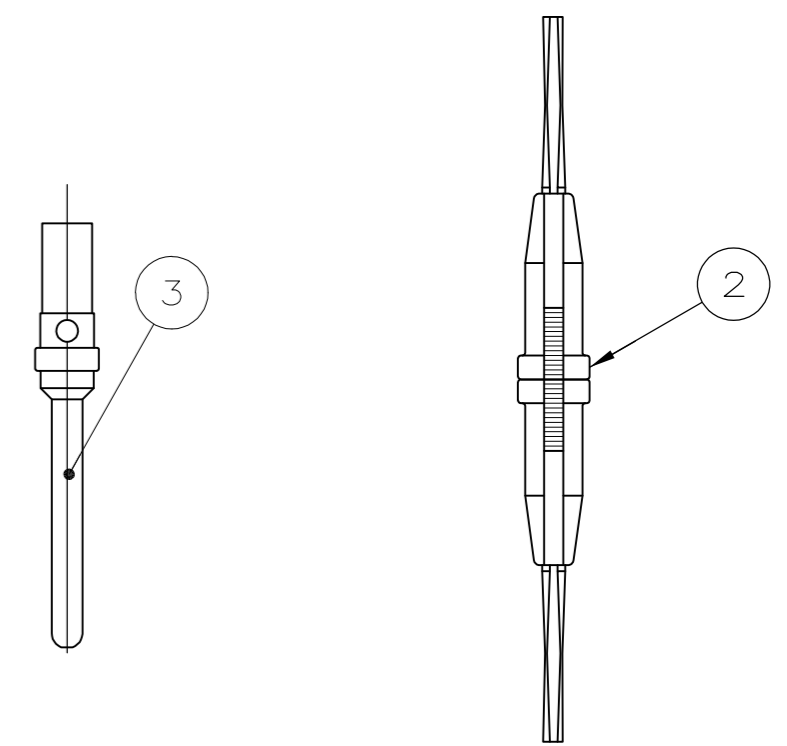

THIS DRAWING IS UNPUBLISHED. RELEASED FOR PUBLICATION
 © COPYRIGHT - By - ALL RIGHTS RESERVED.

LOC		DIST		REVISIONS			
P	LTR	DESCRIPTION	DATE	DWN	APVD		
	K	REVISED PER ECO-12-017755	15OCT12	PY	RL		

1 FOR CONNECTOR ASSEMBLIES, TE CONNECTIVITY CONTACT PART NOS. 205089-1 MUST BE ORDERED SEPARATELY. CONNECTORS WITH CONTACTS ARE SUPPLIED WITH CONTACT 205089-1

MFG'S NAME, BRAND OR LOGO AND DATE CODE MARKED, FAR SIDE

	OBSOLETE	205560-5	M24308/8-8F	205089-1	91067-2	205166-2	205560-5	
	SUPERSEDED BY 206800-2 AND 205089-1	205560-4	M24308/8-3F	205089-1	-	205166-2	205560-4	
		205560-3	M24308/4-8F	205089-1	91067-2	205166-1	205560-3	
		205560-2	M24308/4-3F	205089-1	-	205166-1	205560-2	
	SUPERSEDED BY 205166-1 AND 91067-2	205560-1	-	-	91067-2	205166-1	205560-1	
		P/N MARKED ON PACKAGE	MILITARY P/N MARKED ON PACKAGE	3 PIN CONTACT QTY. = 25	1	2 INSERTION/EXTRACTION TOOL QTY. = 1	1 PLUG ASSY QTY. = 1	PART NUMBER

THIS DRAWING IS A CONTROLLED DOCUMENT.

DWN	P. YEAGER	11MAR09
CHK	R. LEASE	12MAR09
APVD	R. LEASE	12MAR09

TE Connectivity

AMPLIMITE, KIT,HDM-20, SERIES, PLUG, SIZE 3, 25 POSITION

SIZE	A2	CAGE CODE	00779	DRAWING NO	C=205560	RESTRICTED TO	-
SCALE	4:1	SHEET	1 of 1	REV	K		