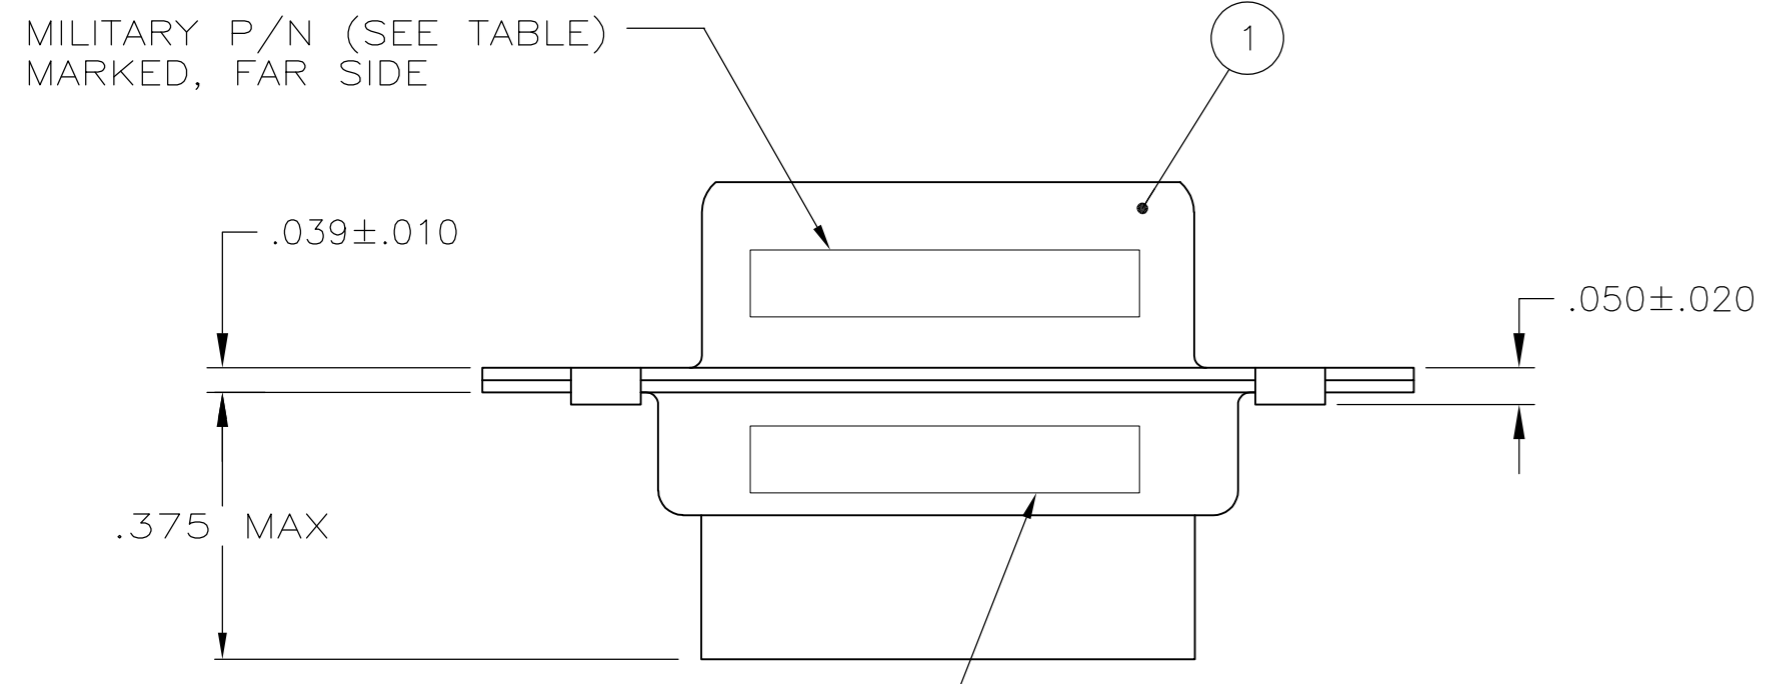

MFG'S NAME, BRAND OR LOGO AND DATE CODE MARKED, FAR SIDE

	OBSOLETE	205560-5	M24308/8-8F	205089-1	91067-2	205166-2	205560-5	
	SUPERSEDED BY 206800-2 AND 205089-1	205560-4	M24308/8-3F	205089-1	-	205166-2	205560-4	
		205560-3	M24308/4-8F	205089-1	91067-2	205166-1	205560-3	
		205560-2	M24308/4-3F	205089-1	-	205166-1	205560-2	
	SUPERSEDED BY 205166-1 AND 91067-2	205560-1	-	-	91067-2	205166-1	205560-1	
		P/N MARKED ON PACKAGE	MILITARY P/N MARKED ON PACKAGE	3 PIN CONTACT QTY. = 25	1	2 INSERTION/EXTRACTION TOOL QTY. = 1	1 PLUG ASSY QTY. = 1	PART NUMBER

THIS DRAWING IS A CONTROLLED DOCUMENT.

DWN	P. YEAGER	11MAR09
CHK	R. LEASE	12MAR09
APVD	R. LEASE	12MAR09

TE Connectivity

AMPLIMITE, KIT,HDM-20, SERIES, PLUG, SIZE 3, 25 POSITION

SIZE	A2	CAGE CODE	00779	DRAWING NO	C=205560	RESTRICTED TO	-
SCALE	4:1	SHEET	1 of 1	REV	K		