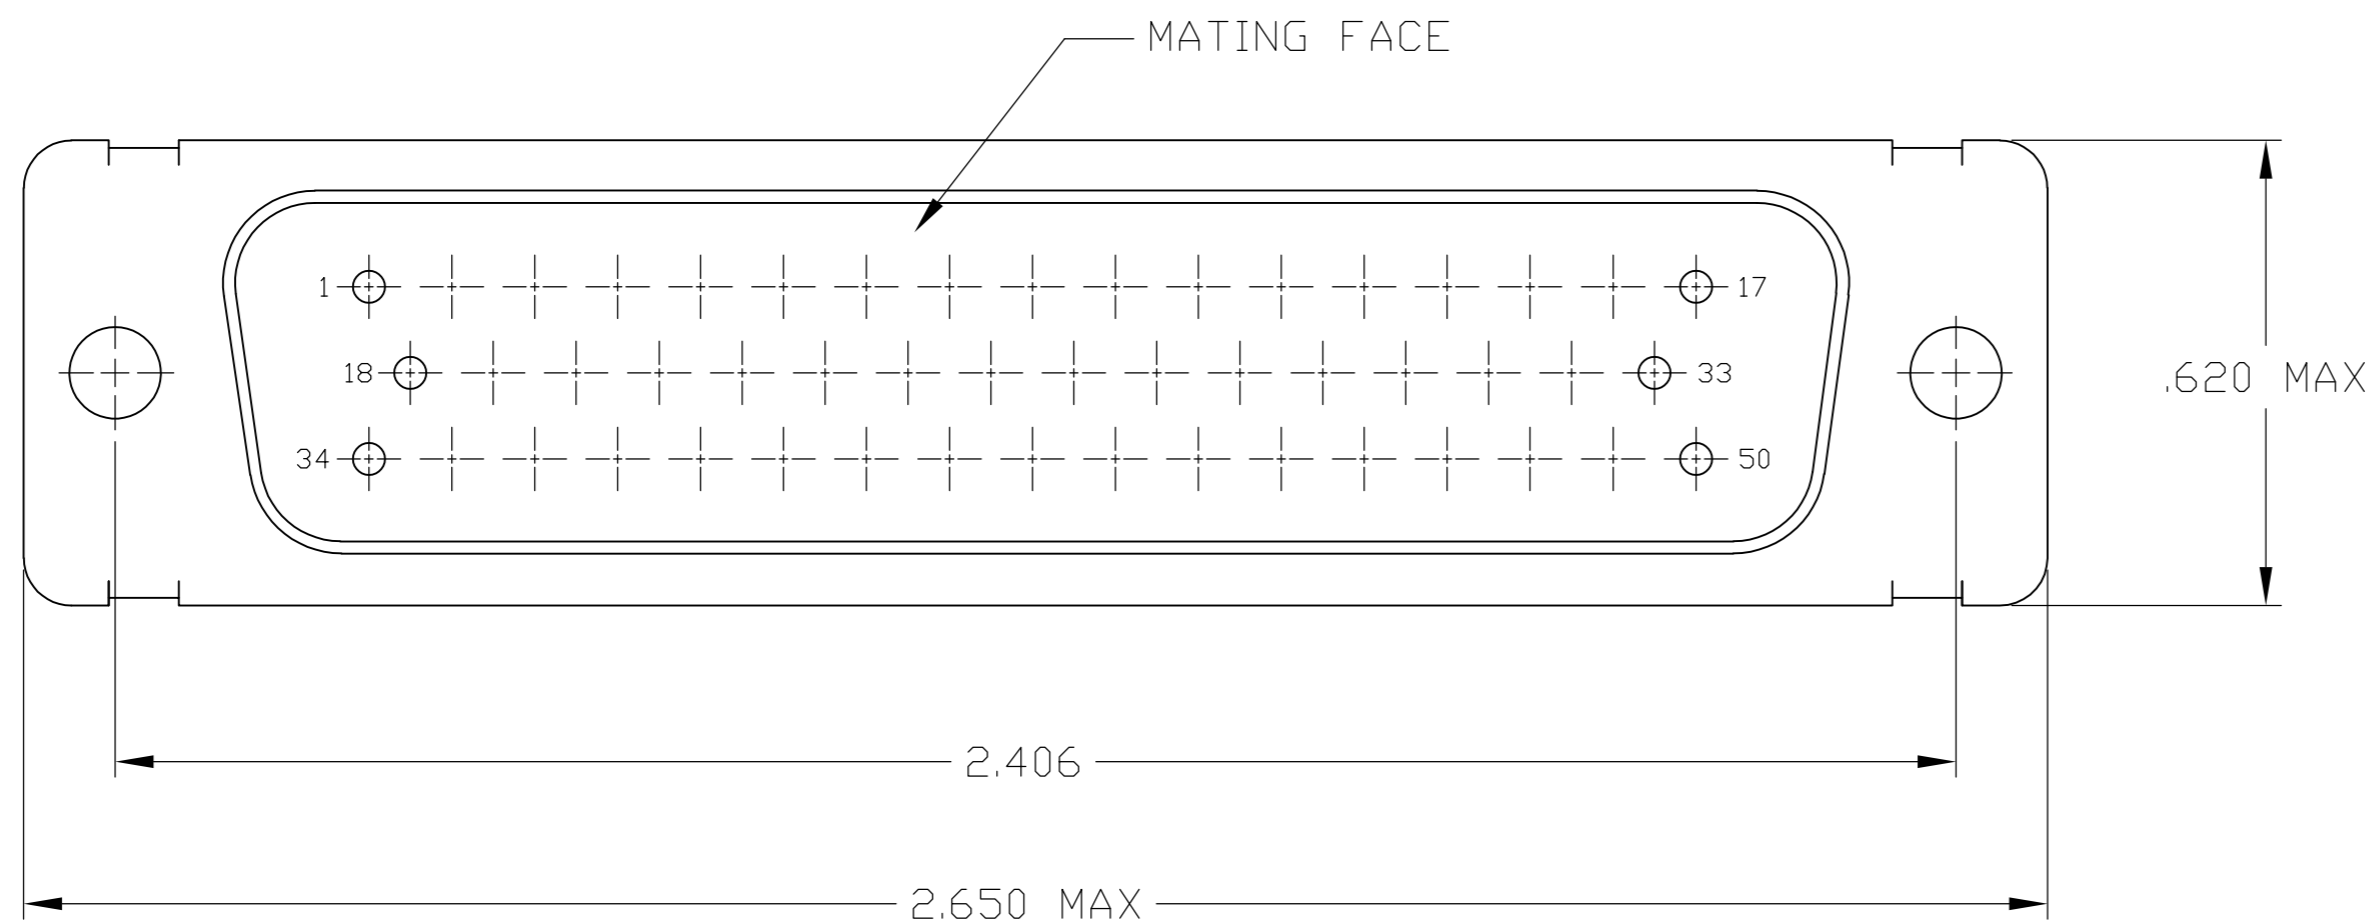

MFG'S NAME, BRAND OR LOGO AND DATE CODE MARKED, FAR SIDE

	OBSOLETE	205564-3	M24308/8-10F	205089-1	91067-2	205170-2	205564-5
	SUPERSEDED BY 206804-2 AND 205089-1	205564-3	M24308/8-5F	205089-1	-	205170-2	205564-4
		205564-3	M24308/4-10F	205089-1	91067-2	205170-1	205564-3
		205564-2	M24308/4-5F	205089-1	-	205170-1	205564-2
	SUPERSEDED BY 205170-2 AND 91067-2	205564-1	-	-	91067-2	205170-1	205564-1
		P/N MARKED ON PACKAGE	MILITARY P/N MARKED ON PACKAGE	③ PIN CONTACT QTY. = 50	② INSERTION/EXTRACTION TOOL QTY. = 1	① PLUG ASSY QTY. = 1	PART NUMBER