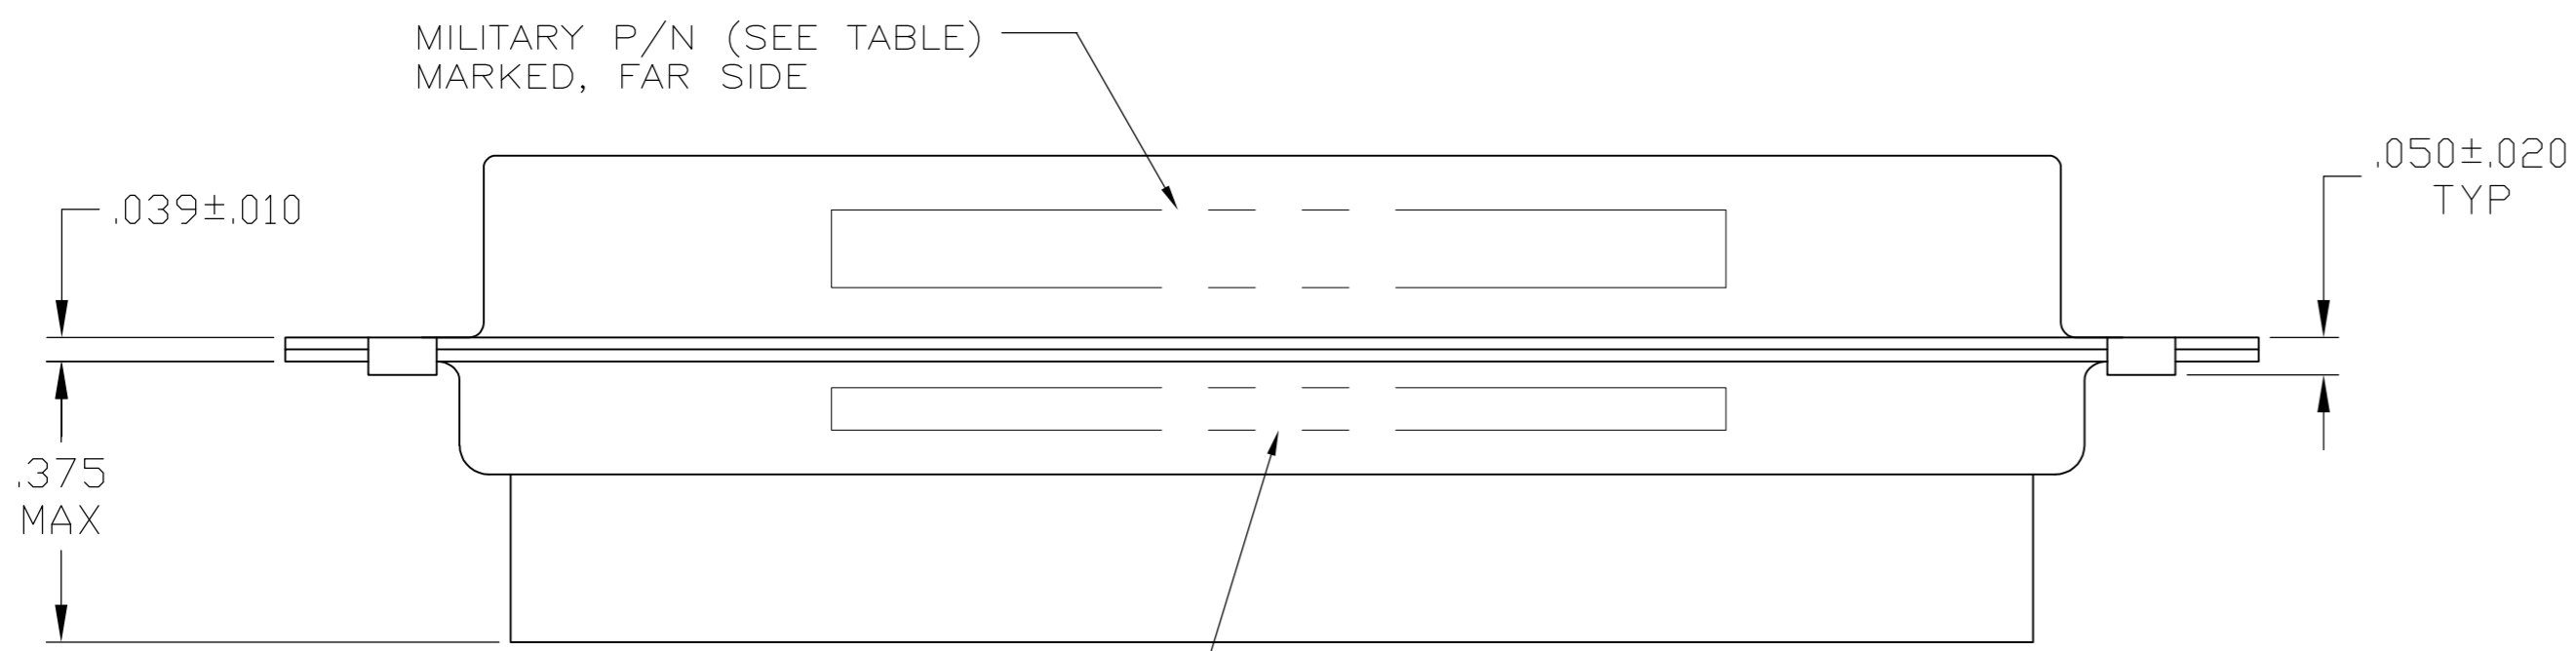

MFG'S NAME, BRAND OR LOGO AND DATE CODE MARKED, FAR SIDE

	OBSOLETE	205564-3	M24308/8-10F	205089-1	91067-2	205170-2	205564-5
	SUPERSEDED BY 206804-2 AND 205089-1	205564-3	M24308/8-5F	205089-1	-	205170-2	205564-4
		205564-3	M24308/4-10F	205089-1	91067-2	205170-1	205564-3
		205564-2	M24308/4-5F	205089-1	-	205170-1	205564-2
	SUPERSEDED BY 205170-2 AND 91067-2	205564-1	-	-	91067-2	205170-1	205564-1
		P/N MARKED ON PACKAGE	MILITARY P/N MARKED ON PACKAGE	③ PIN CONTACT QTY. = 50	② INSERTION/EXTRACTION TOOL QTY. = 1	① PLUG ASSY QTY. = 1	PART NUMBER

① FOR CONNECTOR ASSEMBLIES WITHOUT CONTACTS, TE CONNECTIVITY CONTACT PART NOS. 205089-1 MUST BE ORDERED SEPARATELY. CONNECTORS WITH CONTACTS ARE SUPPLIED WITH CONTACT 205089-1.

THIS DRAWING IS A CONTROLLED DOCUMENT.

DWN	P. YEAGER	11MAR09
CHK	R. LEASE	12MAR09
APVD	R. LEASE	12MAR09

**TE** TE Connectivity

NAME: AMPLIMITE, KIT,HDM-20, SERIES, PLUG, SIZE 5 , 50 POSITION

SIZE	A2	CAGE CODE	00779	DRAWING NO	C=205564	RESTRICTED TO	-
SCALE	4:1	SHEET	1 of 1	REV	H1		