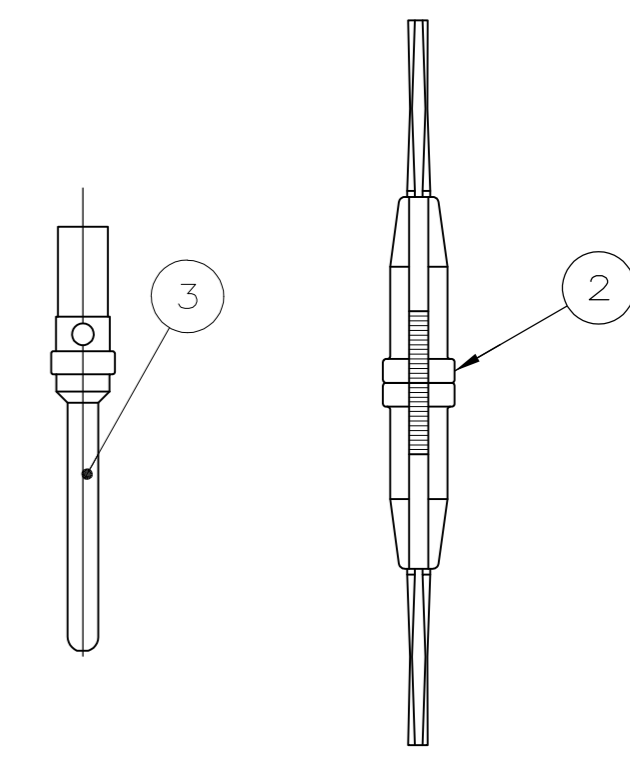

MFG'S NAME, BRAND OR LOGO AND DATE CODE MARKED, FAR SIDE

	OBSOLETE	205564-3	M24308/8-10F	205089-1	91067-2	205170-2	205564-5
	SUPERSEDED BY 206804-2 AND 205089-1	205564-3	M24308/8-5F	205089-1	-	205170-2	205564-4
		205564-3	M24308/4-10F	205089-1	91067-2	205170-1	205564-3
		205564-2	M24308/4-5F	205089-1	-	205170-1	205564-2
	SUPERSEDED BY 205170-2 AND 91067-2	205564-1	-	-	91067-2	205170-1	205564-1
		P/N MARKED ON PACKAGE	MILITARY P/N MARKED ON PACKAGE	③ PIN CONTACT QTY. = 50	② INSERTION/EXTRACTION TOOL QTY. = 1	① PLUG ASSY QTY. = 1	PART NUMBER

① FOR CONNECTOR ASSEMBLIES WITHOUT CONTACTS, TE CONNECTIVITY CONTACT PART NOS. 205089-1 MUST BE ORDERED SEPARATELY. CONNECTORS WITH CONTACTS ARE SUPPLIED WITH CONTACT 205089-1.

THIS DRAWING IS A CONTROLLED DOCUMENT.

DWN	P. YEAGER	11MAR09
CHK	R. LEASE	12MAR09
APVD	R. LEASE	12MAR09

**TE** TE Connectivity

NAME: AMPLIMITE, KIT,HDM-20, SERIES, PLUG, SIZE 5 , 50 POSITION

SIZE	A2	CAGE CODE	00779	DRAWING NO	C=205564	RESTRICTED TO	-
SCALE	4:1	SHEET	1 of 1	REV	H1		