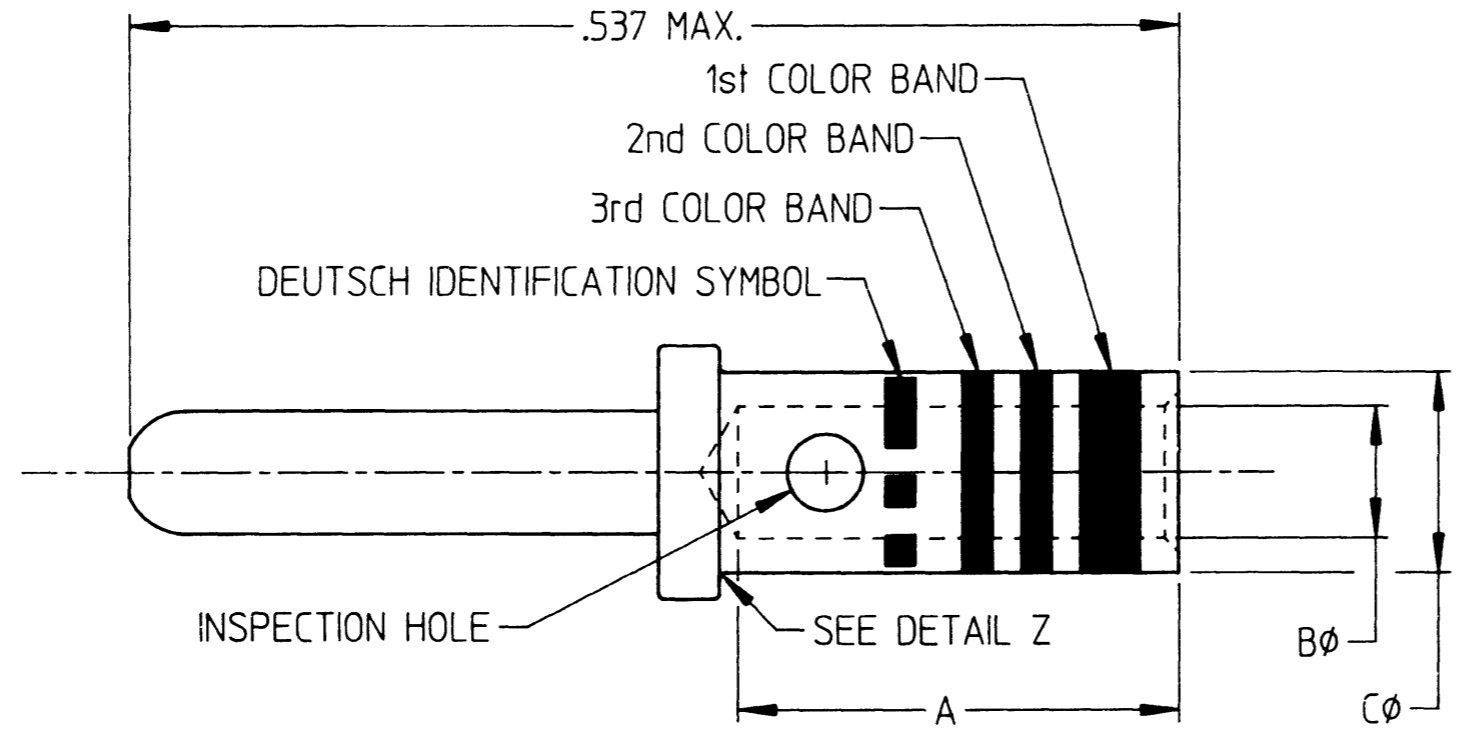

C 12331-**

REVISIONS			
REV	DESCRIPTION	DATE	APPROVED
C	REVISED AND REDRAWN PER E.O. A12762	4-15-92	<i>[Signature]</i>

DEUTSCH PART NO. **	MILITARY PART NO.	COLOR BANDS			SIZE	WIRE GAGE RANGE	RECOMMENDED STRIP LENGTH	CRIMP TOOL	POSITIONER	A MIN.	B MIN.	C MAX.
		1st	2nd	3rd								
12331-22	MIL-C-39029/107-620	BLUE	RED	BLACK	22D	22, 24, 26, 28	.160 TO .190	M22520/2-01 M22520/7-01	M22520/2-09 M22520/7-07	.141	.0335	.048
12331-20	MIL-C-39029/107-621	BLUE	RED	BROWN	20	20, 22, 24	.230 TO .260	M22520/1-01 M22520/7-01	M22520/1-04 RED M22520/2-10 M22520/7-08	.209	.046	.070
12331-16	MIL-C-39029/107-622	BLUE	RED	RED	16	16, 18, 20	.230 TO .260	M22520/1-01 M22520/7-01	M22520/1-04 BLUE M22520/7-04	.209	.066	.103
12331-12	MIL-C-39029/107-623	BLUE	RED	ORANGE	12	12 AND 14	.230 TO .260	M22520/1-01	M22520/1-04 YELLOW	.209	.098	.151

- NOTE:
1. DIMENSIONS ARE IN INCHES UNLESS OTHERWISE SPECIFIED.
 2. FINISH: DEUTSCH ALLOY OVER NICKEL PER QQ-N-290.
 3. MATERIAL: COPPER ALLOY PER MIL-C-39029, COMPOSITION A.

SIGNATURE & DATE	
DR	R. GROSS 3-25-92
CHK	<i>Jo Powell</i> 4-15-92
PE	R. Gross 3-25-92
APPD	
SCALE	NONE
WT	

CONTACT, PIN
CRIMP TYPE
SIZE 22D THRU 12 FOR DG123
38999 INSERT TYPE CONNECTOR
ENVELOPE

CP	MATL CODE
DEUTSCH ENGINEERED CONNECTING DEVICES Municipal Airport Banning, California	
B	12331-**
DWG SIZE	CODE 1139 SHEET 1 OF 1