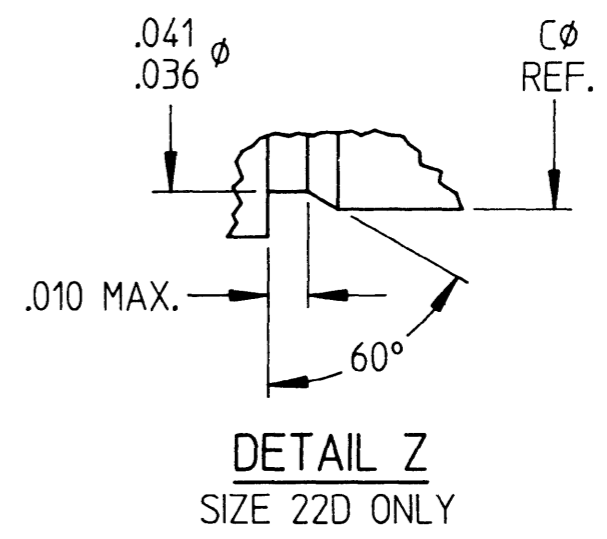

C 12331-**

REVISIONS			
REV	DESCRIPTION	DATE	APPROVED
C	REVISED AND REDRAWN PER E.O. A12762	4-15-92	<i>[Signature]</i>

DEUTSCH PART NO. **	MILITARY PART NO.	COLOR BANDS			SIZE	WIRE GAGE RANGE	RECOMMENDED STRIP LENGTH	CRIMP TOOL	POSITIONER	A MIN.	B MIN.	C MAX.
		1st	2nd	3rd								
12331-22	MIL-C-39029/107-620	BLUE	RED	BLACK	22D	22, 24, 26, 28	.160 TO .190	M22520/2-01 M22520/7-01	M22520/2-09 M22520/7-07	.141	.0335	.048
12331-20	MIL-C-39029/107-621	BLUE	RED	BROWN	20	20, 22, 24	.230 TO .260	M22520/1-01 M22520/7-01	M22520/1-04 RED M22520/2-10 M22520/7-08	.209	.046	.070
12331-16	MIL-C-39029/107-622	BLUE	RED	RED	16	16, 18, 20	.230 TO .260	M22520/1-01 M22520/7-01	M22520/1-04 BLUE M22520/7-04	.209	.066	.103
12331-12	MIL-C-39029/107-623	BLUE	RED	ORANGE	12	12 AND 14	.230 TO .260	M22520/1-01	M22520/1-04 YELLOW	.209	.098	.151

- NOTE:
1. DIMENSIONS ARE IN INCHES UNLESS OTHERWISE SPECIFIED.
 2. FINISH: DEUTSCH ALLOY OVER NICKEL PER QQ-N-290.
 3. MATERIAL: COPPER ALLOY PER MIL-C-39029, COMPOSITION A.

SIGNATURE & DATE	
DR	R. GROSS 3-25-92
CHK	<i>Jo Powell</i> 4-15-92
PE	R. Gross 3-25-92
APPD	
SCALE	NONE
WT	

CONTACT, PIN
CRIMP TYPE
SIZE 22D THRU 12 FOR DG123
38999 INSERT TYPE CONNECTOR
ENVELOPE

CP	MATL CODE
DEUTSCH ENGINEERED CONNECTING DEVICES Municipal Airport Banning, California	
B	12331-**
DWG SIZE	CODE 1139 SHEET 1 OF 1