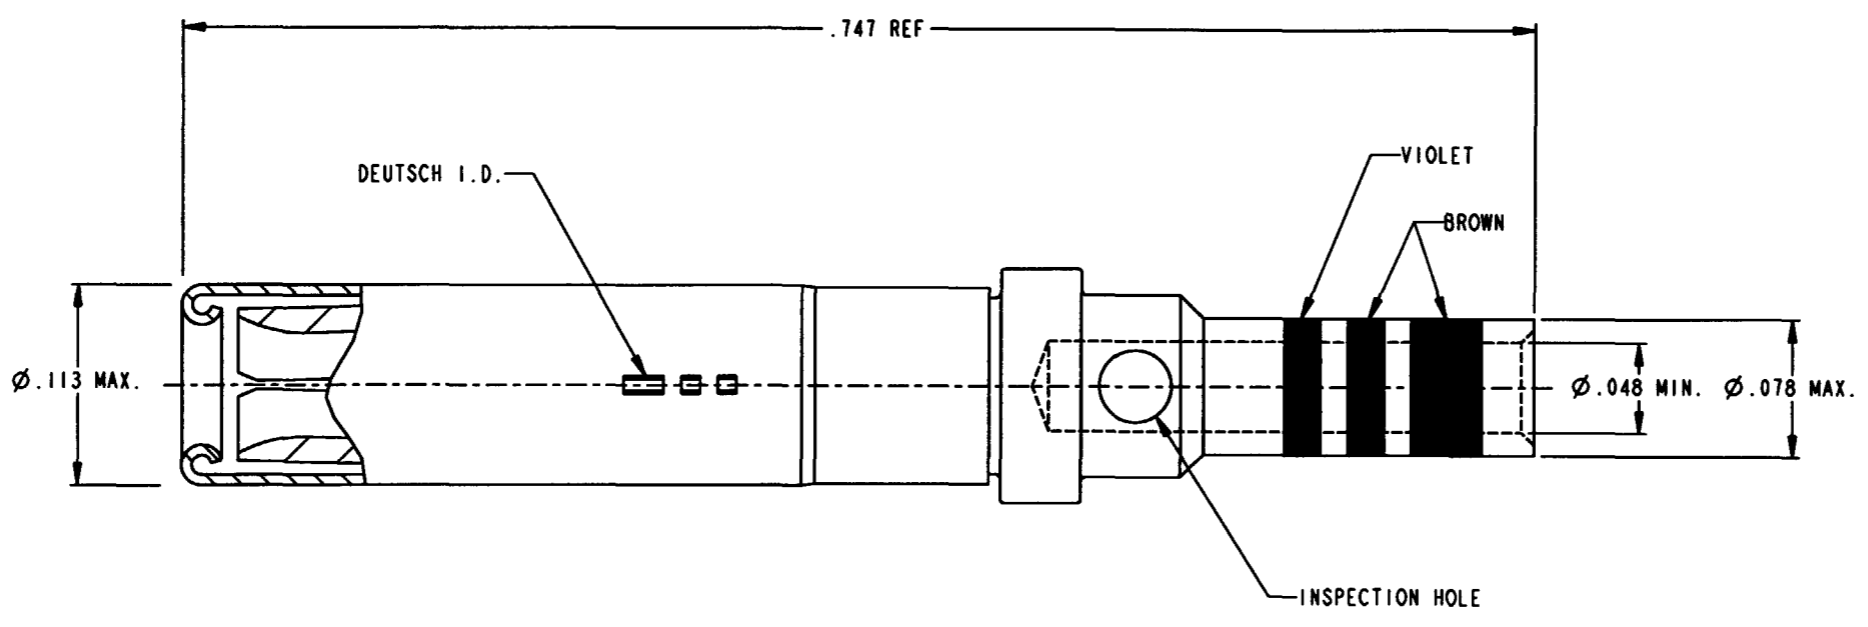

REVISIONS			
REV	DESCRIPTION	DATE	APPROVED
N/C	NEW RELEASE PER E.O. C4168	9/2/99	DK

4. CRIMP TOOL: M22520/1-01 OR M22520/7-01  
 POSITIONER: M22520/1-02 BLUE OR M22520/7-03
3. FINISH: SOCKET BODY - GOLD OVER A NICKEL UNDERPLATE
2. MATERIAL: SOCKET BODY - COPPER ALLOY PER MIL-C-39029  
 SLEEVE - STAINLESS STEEL
1. ALL DIMENSIONS ARE IN INCHES UNLESS OTHERWISE SPECIFIED.

NOTES:

SIGNATURE & DATE		CONTACT, SOCKET DBA TYPE, SIZE 16 WITH SIZE 20 CRIMP BARREL MIL-C-39029/5-117	CP	MIL CODE
DR	J. FRIEDHOF 9-2-99			
CHK	MK9/2/99			
PE	J. FRIEDHOF 9-2-99			
APPD	JF			
SCALE	10.000 IN NONE	ENVELOPE	A	109027
		DEUTSCH ENGINEERED CONNECTING DEVICES 5733 W. Whittier Ave. Hemet, California		
		SHEET OF		