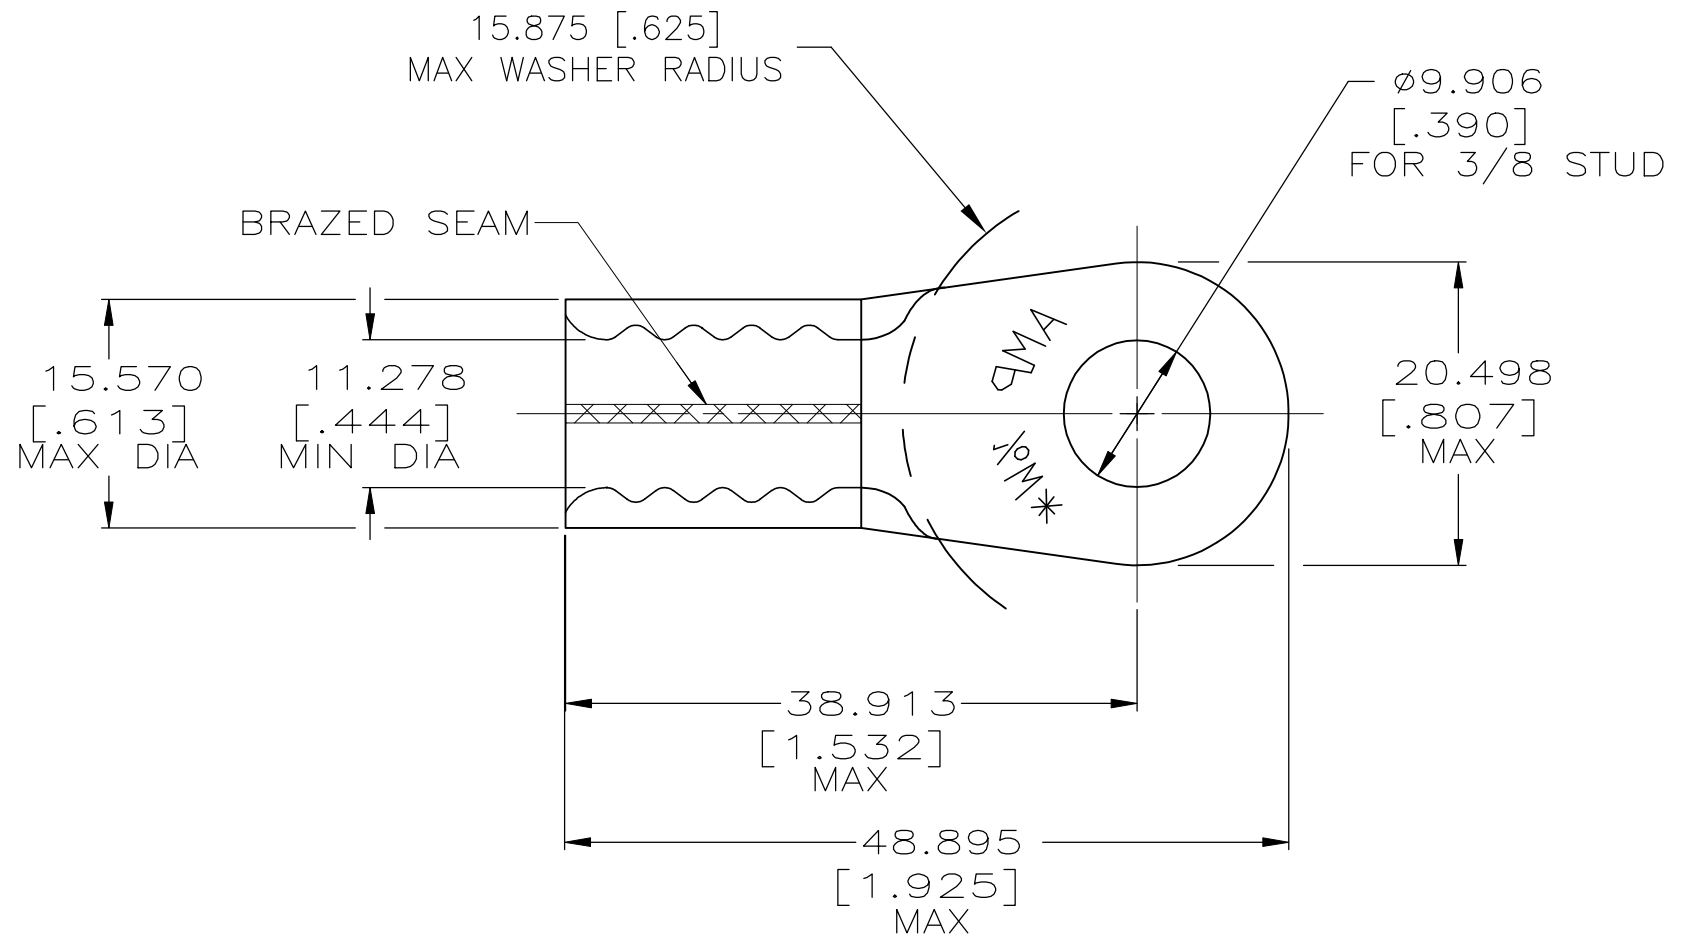

AMP WIRE RANGE	E13288 Listed
1/0 AWG SOLID OR STRANDED	1/0 AWG STRANDED
LR7189 Certified	MILITARY P/N AND CLASS
1/0 AWG SOLID OR STRANDED	MS 20659-118 CLASS 2

TIN PL 0.00254[.000100] MIN EXT. THK PER ASTM B-545
 2 NOTE DELETED

	50	LOOSE PIECE	CLEANED	COPPER ASTM B-152 1.778±0.076[.070±.003] ANNEALED	2-321868-2
	50	LOOSE PIECE			321868
	QTY.	PACKAGE TYPE	FINISH	MATERIAL	PART NUMBER

MAX RECOMMENDED OPERATING TEMPERATURE: 170°[338°F]C	THIS DRAWING IS A CONTROLLED DOCUMENT.		DWN DK SCHRUM 8/30/91	TE Connectivity Ltd.
	VOLTAGE RATING: N/A	DIMENSIONS: INCHES	CHK RD HEIM 9/30/91	
CIRCULAR MIL AREA: 42.4-60.6mm²[83,700-119,500] SOLID OR STRANDED		TOLERANCES UNLESS OTHERWISE SPECIFIED: 0 PLC ± - 1 PLC ± - 2 PLC ± - 3 PLC ± 0.127[.005] 4 PLC ± - ANGLES ± -	APVD AJ KAUFMAN 9/30/91	NAME TERMINAL, RING TONGUE, SOLISTRAND WIRE SIZE 50.0mm² [1/0] AWG
			MATERIAL SEE TABLE	
			APPLICATION SPEC -	SIZE A3
			WEIGHT -	CAGE CODE 00779
			CUSTOMER DRAWING	DRAWING NO C-321868
			SCALE 2:1	RESTRICTED TO -
			SHEET 1 of 1	REV G4