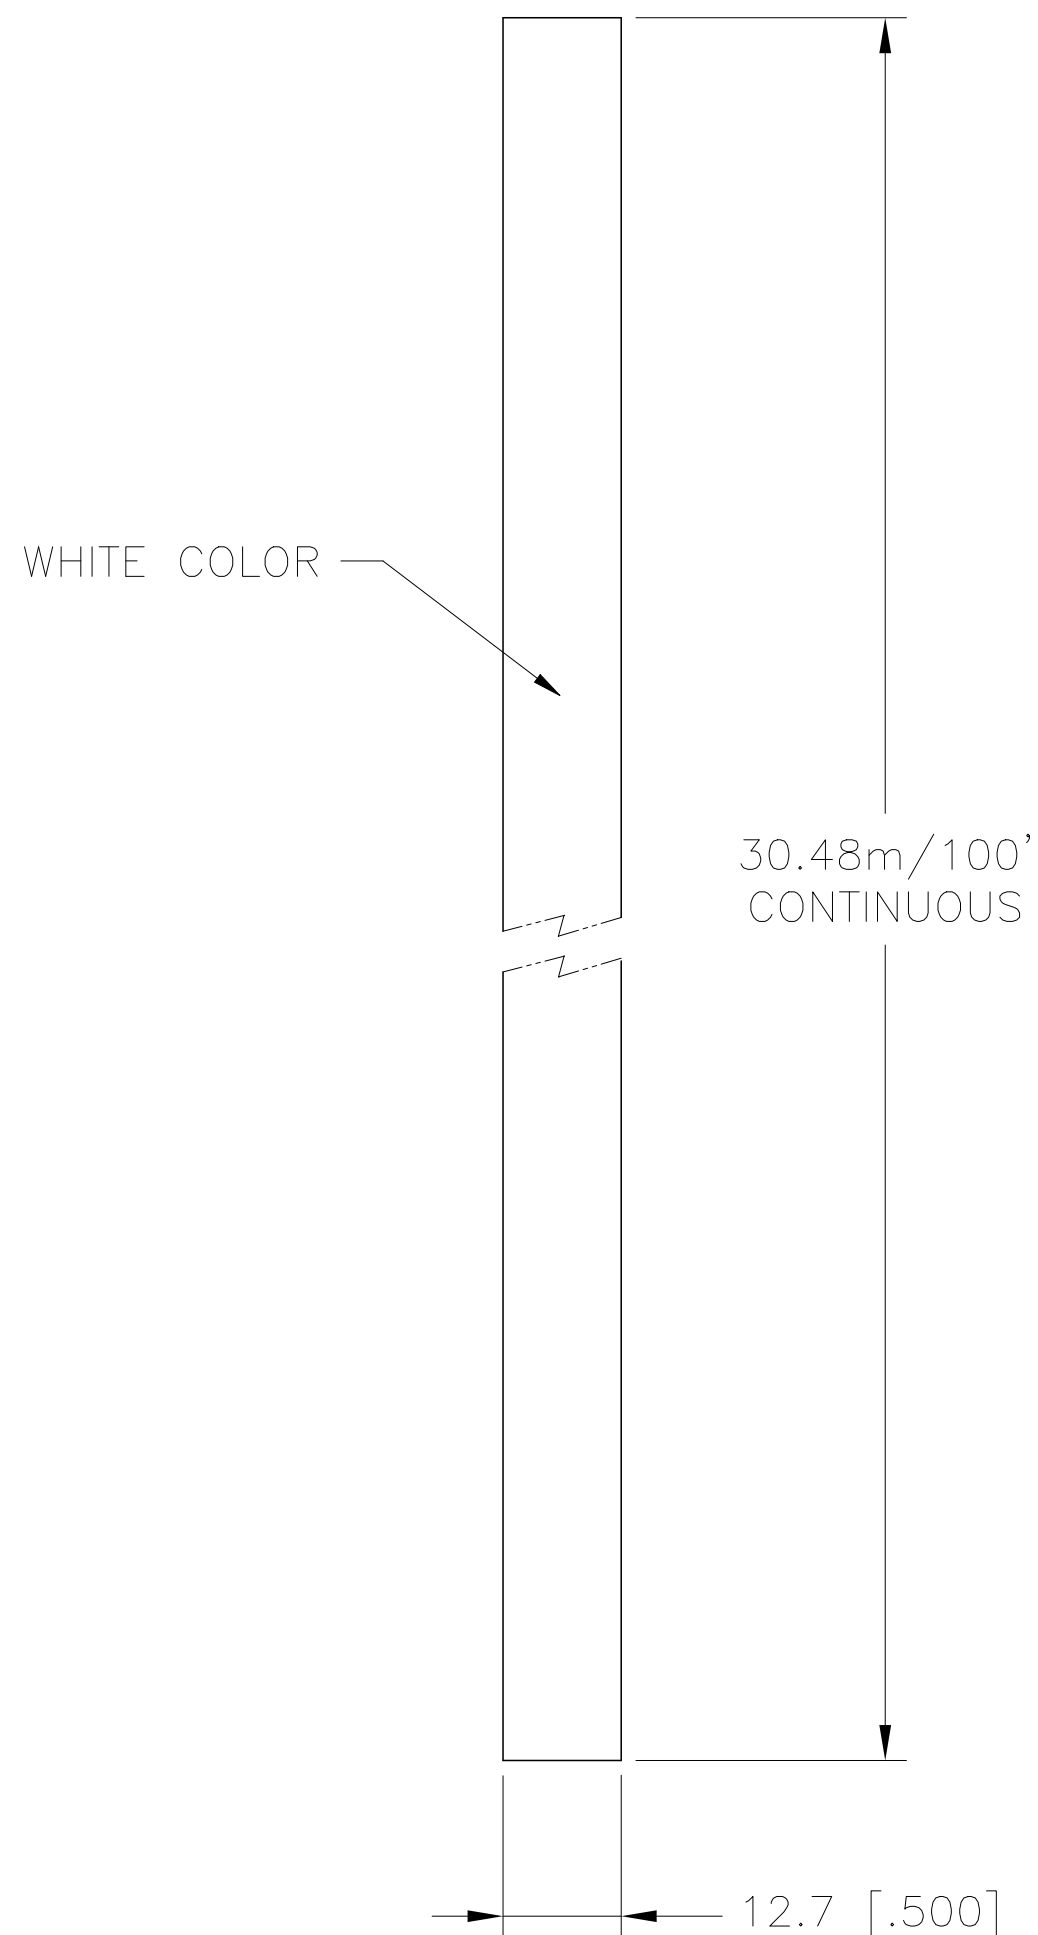

REVISIONS					
P	LTR	DESCRIPTION	DATE	DWN	APVD
	A	NEW DRAWING	31SEP2020	GK	DB

LABEL AND LINER DESIGN

PRESENTATION

All dimensions in mm [Inch]

OUTSIDE WOUND
LABEL ACROSS: 1
PER ROLL QTY: 30.48m / 100 feet

TE PN: 667610-000

TOLERANCES mm [INCH]	
LABEL HEIGHT:	±0.3 [.012]
LABEL WIDTH:	±0.3 [.012]
WEB WIDTH:	±0.8 [.031]
VERTICAL REPEAT:	±0.8 [.031]*
HORIZONTAL REPEAT:	±0.8 [.031]*
PRINT POSITIONING:	±0.8 [.031]*
LEFT MARGIN:	±0.4 [.016]
QUANTITY:	-0 % +2 %
*NON ACCUMULATING	

THIS DRAWING IS A CONTROLLED DOCUMENT.	
DIMENSIONS: mm [INCHES]	TOLERANCES UNLESS OTHERWISE SPECIFIED:
	0 PLC ±
	1 PLC ±
	2 PLC ±
	3 PLC ±
	4 PLC ±
	ANGLES ±
MATERIAL SEE TABLE	FINISH GLOSS

MATERIAL	POLYVINYL FLUORIDE (TEDLAR®)		
ADHESIVE TYPE	PERMANENT ACRYLIC		
LINEAR	BROWN KRAFT		
DWN GOPALAKRISHNA HV 31SEP2020	CHK D.BURGAT 31SEP2020	APVD D.BURGAT 31SEP2020	
PRODUCT SPEC TTDS-004	APPLICATION SPEC	NAME TEDLAR® LABEL - WHITE - CONTINUOUS 12.7mm x 30.4m (0.5inch x 100ft)	
WEIGHT 53 g	SIZE A2	CAGE CODE FB1U7	DRAWING NO C=NPVF050WE-100
CUSTOMER DRAWING	SCALE NTS	SHEET 1 of 1	RESTRICTED TO A