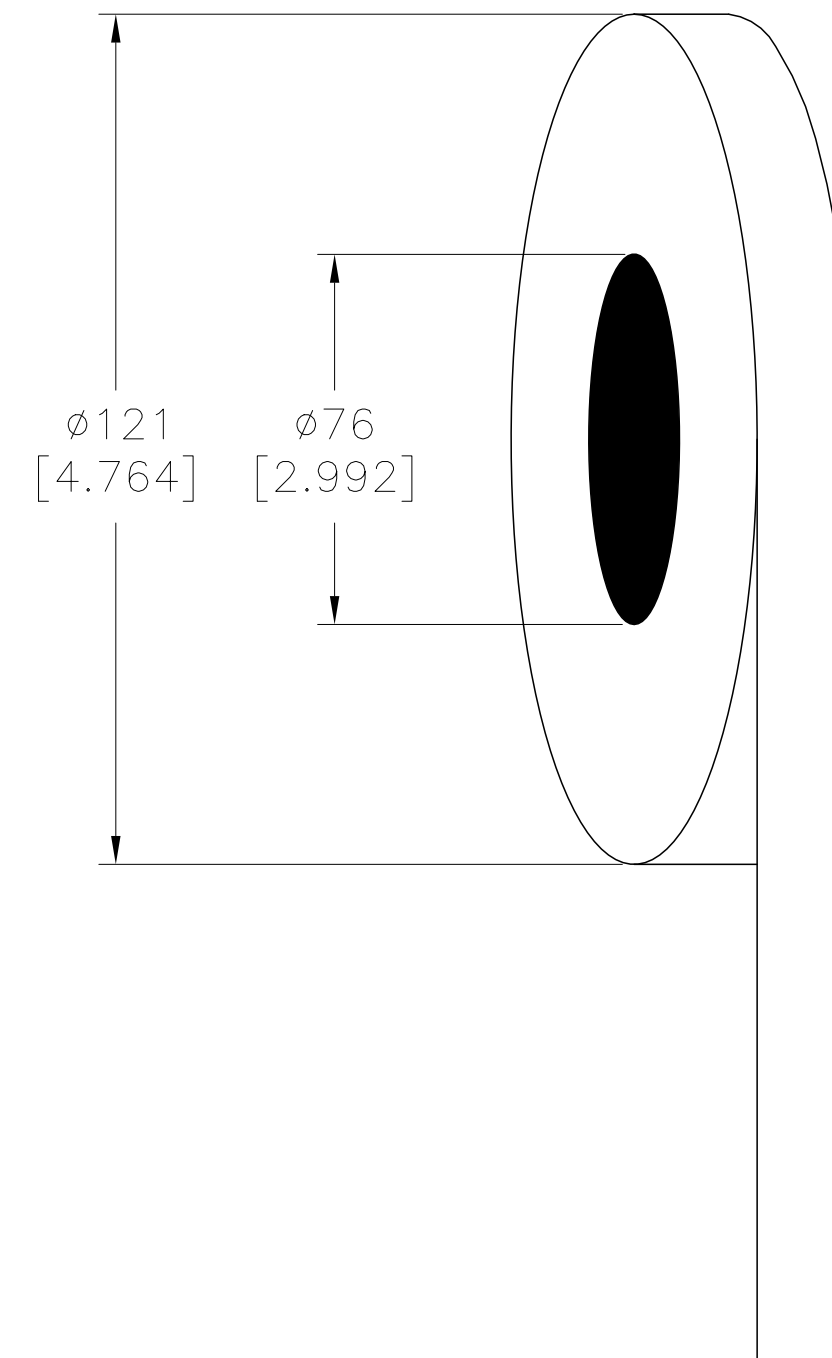

REVISIONS					
P	LTR	DESCRIPTION	DATE	DWN	APVD
	A	NEW DRAWING	31SEP2020	GK	DB

LABEL AND LINER DESIGN

PRESENTATION

All dimensions in mm [Inch]

OUTSIDE WOUND
LABEL ACROSS: 1
PER ROLL QTY: 30.48m / 100 feet

TE PN: 667610-000

TOLERANCES mm [INCH]	
LABEL HEIGHT:	±0.3 [.012]
LABEL WIDTH:	±0.3 [.012]
WEB WIDTH:	±0.8 [.031]
VERTICAL REPEAT:	±0.8 [.031]*
HORIZONTAL REPEAT:	±0.8 [.031]*
PRINT POSITIONING:	±0.8 [.031]*
LEFT MARGIN:	±0.4 [.016]
QUANTITY:	-0 % +2 %
*NON ACCUMULATING	

THIS DRAWING IS A CONTROLLED DOCUMENT.	
DIMENSIONS: mm [INCHES]	TOLERANCES UNLESS OTHERWISE SPECIFIED:
	0 PLC ±
	1 PLC ±
	2 PLC ±
	3 PLC ±
	4 PLC ±
	ANGLES ±
MATERIAL SEE TABLE	FINISH GLOSS

MATERIAL	POLYVINYL FLUORIDE (TEDLAR®)		
ADHESIVE TYPE	PERMANENT ACRYLIC		
LINEAR	BROWN KRAFT		
DWN GOPALAKRISHNA HV 31SEP2020	CHK D.BURGAT 31SEP2020	APVD D.BURGAT 31SEP2020	
PRODUCT SPEC TTDS-004	APPLICATION SPEC	NAME TEDLAR® LABEL - WHITE - CONTINUOUS 12.7mm x 30.4m (0.5inch x 100ft)	
WEIGHT 53 g	SIZE A2	CAGE CODE FB1U7	DRAWING NO C=NPVF050WE-100
CUSTOMER DRAWING	SCALE NTS	SHEET 1 of 1	RESTRICTED TO A