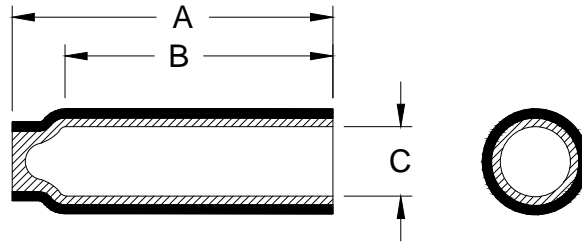

REVISIONS					
P	LTR	DESCRIPTION	DATE	DWN	APVD
	D1	ECR-20-006499	06MAY2020	RK	HL

PD-Caps Semirigid Polyolefin Heat-shrinkable End Caps

As Supplied

After Unrestricted Recovery

Outer Jacket
Heat shrinkable sem-irigid, irradiated,
modified polyolefin

Inner Wall
Adhesive

Table 1: Dimensions mm (inches)

Size	A	B Minimum	C Minimum	D Maximum	W Nominal
1/8	25.40 (1.000) ± 3.00 (0.125)	13.97 (0.550)	3.18 (0.125)	0.58 (0.023)	1.22 (0.048)
3/16	30.15 (1.187) ± 3.81 (0.150)	16.51 (0.650)	4.75 (0.187)	1.52 (0.060)	1.57 (0.062)
1/4	25.00 (0.984) ± 3.00 (0.125)	16.51 (0.650)	6.35 (0.250)	2.03 (0.080)	1.98 (0.078)
1/4	28.58 (1.125) ± 3.00 (0.125)	16.51 (0.650)	6.35 (0.250)	2.03 (0.080)	1.98 (0.078)
1/4	35.00 (1.378) ± 3.81 (0.150)	16.51 (0.650)	6.35 (0.250)	2.03 (0.080)	1.98 (0.078)
3/8	31.12 (1.225) ± 3.81 (0.150)	19.69 (0.775)	9.53 (0.375)	2.28 (0.090)	2.08 (0.082)
1/2	32.26 (1.270) ± 3.30 (0.130)	21.59 (0.850)	12.70 (0.500)	2.28 (0.090)	2.54 (0.100)
1/2	50.00 (1.968) ± 3.81 (0.150)	21.59 (0.850)	12.70 (0.500)	2.28 (0.090)	2.54 (0.100)

Color: Black

Specification: Formed from semirigid, encapsulant-lined polyolefin tubing per TEC-108-120027

© 2019 TE Connectivity. All Rights Reserved.

DIMENSIONS: INCHES	DWN J. Bitter	10AUG2017	MATERIAL -	FINISH -
	CHK T. Licko	-	TE TE Connectivity	
TOLERANCES UNLESS OTHERWISE SPECIFIED:	APVD T. Licko	-		
0 PLC ± -	PRODUCT SPEC	NAME PD-Caps Semirigid Polyolefin Heat-Shrinkable End Caps		
1 PLC ± -	108-120027	SIZE A4	CAGE CODE 06090	DRAWING NO C-PD-CAPS
2 PLC ± -	APPLICATION SPEC	RESTRICTED TO -		
3 PLC ± -	-	WEIGHT -		
4 PLC ± -	-	CUSTOMER DRAWING		
ANGLES ± -	-	SCALE None	SHEET 1 OF 1	REV D1