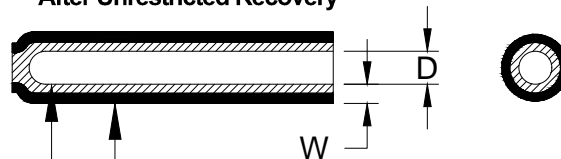

REVISIONS					
P	LTR	DESCRIPTION	DATE	DWN	APVD
	D1	ECR-20-006499	06MAY2020	RK	HL

PD-Caps Semirigid Polyolefin Heat-shrinkable End Caps

As Supplied

After Unrestricted Recovery

Outer Jacket
Heat shrinkable sem-irigid, irradiated,
modified polyolefin

Inner Wall
Adhesive

Table 1: Dimensions mm (inches)

Size	A	B Minimum	C Minimum	D Maximum	W Nominal
1/8	25.40 (1.000) ± 3.00 (0.125)	13.97 (0.550)	3.18 (0.125)	0.58 (0.023)	1.22 (0.048)
3/16	30.15 (1.187) ± 3.81 (0.150)	16.51 (0.650)	4.75 (0.187)	1.52 (0.060)	1.57 (0.062)
1/4	25.00 (0.984) ± 3.00 (0.125)	16.51 (0.650)	6.35 (0.250)	2.03 (0.080)	1.98 (0.078)
1/4	28.58 (1.125) ± 3.00 (0.125)	16.51 (0.650)	6.35 (0.250)	2.03 (0.080)	1.98 (0.078)
1/4	35.00 (1.378) ± 3.81 (0.150)	16.51 (0.650)	6.35 (0.250)	2.03 (0.080)	1.98 (0.078)
3/8	31.12 (1.225) ± 3.81 (0.150)	19.69 (0.775)	9.53 (0.375)	2.28 (0.090)	2.08 (0.082)
1/2	32.26 (1.270) ± 3.30 (0.130)	21.59 (0.850)	12.70 (0.500)	2.28 (0.090)	2.54 (0.100)
1/2	50.00 (1.968) ± 3.81 (0.150)	21.59 (0.850)	12.70 (0.500)	2.28 (0.090)	2.54 (0.100)

Color: Black

Specification: Formed from semirigid, encapsulant-lined polyolefin tubing per TEC-108-120027

© 2019 TE Connectivity. All Rights Reserved.

DIMENSIONS: INCHES	DWN J. Bitter	10AUG2017	MATERIAL -	FINISH -
	CHK T. Licko	-	TE TE Connectivity	
TOLERANCES UNLESS OTHERWISE SPECIFIED:	APVD T. Licko	-		
0 PLC ± -	PRODUCT SPEC	NAME PD-Caps Semirigid Polyolefin Heat-Shrinkable End Caps		
1 PLC ± -	108-120027	SIZE A4	CAGE CODE 06090	DRAWING NO C-PD-CAPS
2 PLC ± -	APPLICATION SPEC	RESTRICTED TO -		
3 PLC ± -	-	WEIGHT -		
4 PLC ± -	-	CUSTOMER DRAWING		
ANGLES ± -	-	SCALE None	SHEET 1 OF 1	REV D1