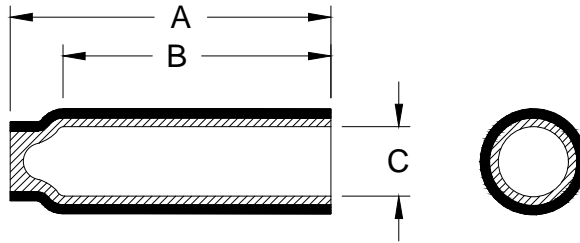

REVISIONS					
P	LTR	DESCRIPTION	DATE	DWN	APVD
	D1	ECR-20-006499	06MAY2020	RK	HL

PD-Caps Semirigid Polyolefin Heat-shrinkable End Caps

As Supplied

After Unrestricted Recovery

Outer Jacket
Heat shrinkable sem-irigid, irradiated,
modified polyolefin

Inner Wall
Adhesive

Table 1: Dimensions mm (inches)

Size	A	B Minimum	C Minimum	D Maximum	W Nominal
1/8	25.40 (1.000) ± 3.00 (0.125)	13.97 (0.550)	3.18 (0.125)	0.58 (0.023)	1.22 (0.048)
3/16	30.15 (1.187) ± 3.81 (0.150)	16.51 (0.650)	4.75 (0.187)	1.52 (0.060)	1.57 (0.062)
1/4	25.00 (0.984) ± 3.00 (0.125)	16.51 (0.650)	6.35 (0.250)	2.03 (0.080)	1.98 (0.078)
1/4	28.58 (1.125) ± 3.00 (0.125)	16.51 (0.650)	6.35 (0.250)	2.03 (0.080)	1.98 (0.078)
1/4	35.00 (1.378) ± 3.81 (0.150)	16.51 (0.650)	6.35 (0.250)	2.03 (0.080)	1.98 (0.078)
3/8	31.12 (1.225) ± 3.81 (0.150)	19.69 (0.775)	9.53 (0.375)	2.28 (0.090)	2.08 (0.082)
1/2	32.26 (1.270) ± 3.30 (0.130)	21.59 (0.850)	12.70 (0.500)	2.28 (0.090)	2.54 (0.100)
1/2	50.00 (1.968) ± 3.81 (0.150)	21.59 (0.850)	12.70 (0.500)	2.28 (0.090)	2.54 (0.100)

Color: Black

Specification: Formed from semirigid, encapsulant-lined polyolefin tubing per TEC-108-120027

© 2019 TE Connectivity. All Rights Reserved.

DIMENSIONS: INCHES	DWN J. Bitter	10AUG2017	MATERIAL -	FINISH -
	CHK T. Licko	-	TE TE Connectivity	
TOLERANCES UNLESS OTHERWISE SPECIFIED:	APVD T. Licko	-		
0 PLC ± -	PRODUCT SPEC	NAME PD-Caps Semirigid Polyolefin Heat-Shrinkable End Caps		
1 PLC ± -	108-120027	SIZE	CAGE CODE	DRAWING NO
2 PLC ± -	APPLICATION SPEC	A4	06090	C-PD-CAPS
3 PLC ± -	-	RESTRICTED TO		
4 PLC ± -	WEIGHT	-		
ANGLES ± -	CUSTOMER DRAWING		SCALE	SHEET
			None	1 OF 1
				REV D1