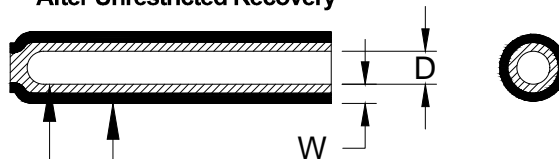

REVISIONS					
P	LTR	DESCRIPTION	DATE	DWN	APVD
	D1	ECR-20-006499	06MAY2020	RK	HL

PD-Caps Semirigid Polyolefin Heat-shrinkable End Caps

As Supplied

After Unrestricted Recovery

Outer Jacket
Heat shrinkable sem-irigid, irradiated,
modified polyolefin

Inner Wall
Adhesive

Table 1: Dimensions mm (inches)

Size	A	B Minimum	C Minimum	D Maximum	W Nominal
1/8	25.40 (1.000) ± 3.00 (0.125)	13.97 (0.550)	3.18 (0.125)	0.58 (0.023)	1.22 (0.048)
3/16	30.15 (1.187) ± 3.81 (0.150)	16.51 (0.650)	4.75 (0.187)	1.52 (0.060)	1.57 (0.062)
1/4	25.00 (0.984) ± 3.00 (0.125)	16.51 (0.650)	6.35 (0.250)	2.03 (0.080)	1.98 (0.078)
1/4	28.58 (1.125) ± 3.00 (0.125)	16.51 (0.650)	6.35 (0.250)	2.03 (0.080)	1.98 (0.078)
1/4	35.00 (1.378) ± 3.81 (0.150)	16.51 (0.650)	6.35 (0.250)	2.03 (0.080)	1.98 (0.078)
3/8	31.12 (1.225) ± 3.81 (0.150)	19.69 (0.775)	9.53 (0.375)	2.28 (0.090)	2.08 (0.082)
1/2	32.26 (1.270) ± 3.30 (0.130)	21.59 (0.850)	12.70 (0.500)	2.28 (0.090)	2.54 (0.100)
1/2	50.00 (1.968) ± 3.81 (0.150)	21.59 (0.850)	12.70 (0.500)	2.28 (0.090)	2.54 (0.100)

Color: Black

Specification: Formed from semirigid, encapsulant-lined polyolefin tubing per TEC-108-120027

© 2019 TE Connectivity. All Rights Reserved.

DIMENSIONS: INCHES	DWN J. Bitter	10AUG2017	MATERIAL -	FINISH -
	CHK T. Licko	-	TE TE Connectivity	
TOLERANCES UNLESS OTHERWISE SPECIFIED:	APVD T. Licko	-		
0 PLC ± -	PRODUCT SPEC	NAME PD-Caps Semirigid Polyolefin Heat-Shrinkable End Caps		
1 PLC ± -	108-120027	SIZE	CAGE CODE	DRAWING NO
2 PLC ± -	APPLICATION SPEC	A4	06090	C-PD-CAPS
3 PLC ± -	-	RESTRICTED TO		
4 PLC ± -	WEIGHT	-		
ANGLES ± -	CUSTOMER DRAWING		SCALE	SHEET
			None	1 OF 1
				REV D1