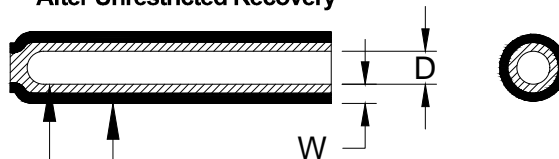

REVISIONS					
P	LTR	DESCRIPTION	DATE	DWN	APVD
	D1	ECR-20-006499	06MAY2020	RK	HL

PD-Caps Semirigid Polyolefin Heat-shrinkable End Caps

As Supplied

After Unrestricted Recovery

Outer Jacket
Heat shrinkable sem-irigid, irradiated,
modified polyolefin

Inner Wall
Adhesive

Table 1: Dimensions mm (inches)

Size	A	B Minimum	C Minimum	D Maximum	W Nominal
1/8	25.40 (1.000) ± 3.00 (0.125)	13.97 (0.550)	3.18 (0.125)	0.58 (0.023)	1.22 (0.048)
3/16	30.15 (1.187) ± 3.81 (0.150)	16.51 (0.650)	4.75 (0.187)	1.52 (0.060)	1.57 (0.062)
1/4	25.00 (0.984) ± 3.00 (0.125)	16.51 (0.650)	6.35 (0.250)	2.03 (0.080)	1.98 (0.078)
1/4	28.58 (1.125) ± 3.00 (0.125)	16.51 (0.650)	6.35 (0.250)	2.03 (0.080)	1.98 (0.078)
1/4	35.00 (1.378) ± 3.81 (0.150)	16.51 (0.650)	6.35 (0.250)	2.03 (0.080)	1.98 (0.078)
3/8	31.12 (1.225) ± 3.81 (0.150)	19.69 (0.775)	9.53 (0.375)	2.28 (0.090)	2.08 (0.082)
1/2	32.26 (1.270) ± 3.30 (0.130)	21.59 (0.850)	12.70 (0.500)	2.28 (0.090)	2.54 (0.100)
1/2	50.00 (1.968) ± 3.81 (0.150)	21.59 (0.850)	12.70 (0.500)	2.28 (0.090)	2.54 (0.100)

Color: Black

Specification: Formed from semirigid, encapsulant-lined polyolefin tubing per TEC-108-120027

© 2019 TE Connectivity. All Rights Reserved.

DIMENSIONS: INCHES	DWN J. Bitter	10AUG2017	MATERIAL -	FINISH -
	CHK T. Licko	-	TE TE Connectivity	
TOLERANCES UNLESS OTHERWISE SPECIFIED:	APVD T. Licko	-		
0 PLC ± -	PRODUCT SPEC	NAME PD-Caps Semirigid Polyolefin Heat-Shrinkable End Caps		
1 PLC ± -	108-120027	SIZE	CAGE CODE	DRAWING NO
2 PLC ± -	APPLICATION SPEC	A4	06090	Ⓒ PD-CAPS
3 PLC ± -	-	RESTRICTED TO -		
4 PLC ± -	WEIGHT	-		
ANGLES ± -	CUSTOMER DRAWING		SCALE	SHEET
			None	1 of 1
			REV	D1