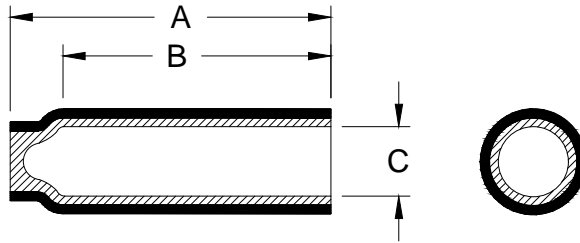

REVISIONS					
P	LTR	DESCRIPTION	DATE	DWN	APVD
	D1	ECR-20-006499	06MAY2020	RK	HL

PD-Caps Semirigid Polyolefin Heat-shrinkable End Caps

As Supplied

After Unrestricted Recovery

Outer Jacket
Heat shrinkable sem-irigid, irradiated,
modified polyolefin

Inner Wall
Adhesive

Table 1: Dimensions mm (inches)

Size	A	B Minimum	C Minimum	D Maximum	W Nominal
1/8	25.40 (1.000) ± 3.00 (0.125)	13.97 (0.550)	3.18 (0.125)	0.58 (0.023)	1.22 (0.048)
3/16	30.15 (1.187) ± 3.81 (0.150)	16.51 (0.650)	4.75 (0.187)	1.52 (0.060)	1.57 (0.062)
1/4	25.00 (0.984) ± 3.00 (0.125)	16.51 (0.650)	6.35 (0.250)	2.03 (0.080)	1.98 (0.078)
1/4	28.58 (1.125) ± 3.00 (0.125)	16.51 (0.650)	6.35 (0.250)	2.03 (0.080)	1.98 (0.078)
1/4	35.00 (1.378) ± 3.81 (0.150)	16.51 (0.650)	6.35 (0.250)	2.03 (0.080)	1.98 (0.078)
3/8	31.12 (1.225) ± 3.81 (0.150)	19.69 (0.775)	9.53 (0.375)	2.28 (0.090)	2.08 (0.082)
1/2	32.26 (1.270) ± 3.30 (0.130)	21.59 (0.850)	12.70 (0.500)	2.28 (0.090)	2.54 (0.100)
1/2	50.00 (1.968) ± 3.81 (0.150)	21.59 (0.850)	12.70 (0.500)	2.28 (0.090)	2.54 (0.100)

Color: Black

Specification: Formed from semirigid, encapsulant-lined polyolefin tubing per TEC-108-120027

© 2019 TE Connectivity. All Rights Reserved.

DIMENSIONS: INCHES	DWN J. Bitter	10AUG2017	MATERIAL -	FINISH -
	CHK T. Licko	-	TE TE Connectivity	
TOLERANCES UNLESS OTHERWISE SPECIFIED:	APVD T. Licko	-		
0 PLC ± -	PRODUCT SPEC	NAME PD-Caps Semirigid Polyolefin Heat-Shrinkable End Caps		
1 PLC ± -	108-120027	SIZE	CAGE CODE	DRAWING NO
2 PLC ± -	APPLICATION SPEC	A4	06090	Ⓒ PD-CAPS
3 PLC ± -	-	RESTRICTED TO -		
4 PLC ± -	WEIGHT	-		
ANGLES ± -	CUSTOMER DRAWING		SCALE	SHEET
			None	1 of 1
			REV	D1