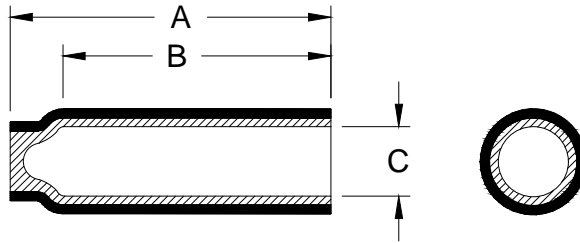

REVISIONS					
P	LTR	DESCRIPTION	DATE	DWN	APVD
	D1	ECR-20-006499	06MAY2020	RK	HL

PD-Caps Semirigid Polyolefin Heat-shrinkable End Caps

As Supplied

After Unrestricted Recovery

Outer Jacket
Heat shrinkable sem-irigid, irradiated,
modified polyolefin

Inner Wall
Adhesive

Table 1: Dimensions mm (inches)

Size	A	B Minimum	C Minimum	D Maximum	W Nominal
1/8	25.40 (1.000) ± 3.00 (0.125)	13.97 (0.550)	3.18 (0.125)	0.58 (0.023)	1.22 (0.048)
3/16	30.15 (1.187) ± 3.81 (0.150)	16.51 (0.650)	4.75 (0.187)	1.52 (0.060)	1.57 (0.062)
1/4	25.00 (0.984) ± 3.00 (0.125)	16.51 (0.650)	6.35 (0.250)	2.03 (0.080)	1.98 (0.078)
1/4	28.58 (1.125) ± 3.00 (0.125)	16.51 (0.650)	6.35 (0.250)	2.03 (0.080)	1.98 (0.078)
1/4	35.00 (1.378) ± 3.81 (0.150)	16.51 (0.650)	6.35 (0.250)	2.03 (0.080)	1.98 (0.078)
3/8	31.12 (1.225) ± 3.81 (0.150)	19.69 (0.775)	9.53 (0.375)	2.28 (0.090)	2.08 (0.082)
1/2	32.26 (1.270) ± 3.30 (0.130)	21.59 (0.850)	12.70 (0.500)	2.28 (0.090)	2.54 (0.100)
1/2	50.00 (1.968) ± 3.81 (0.150)	21.59 (0.850)	12.70 (0.500)	2.28 (0.090)	2.54 (0.100)

Color: Black

Specification: Formed from semirigid, encapsulant-lined polyolefin tubing per TEC-108-120027

© 2019 TE Connectivity. All Rights Reserved.

DIMENSIONS: INCHES	DWN	10AUG2017	MATERIAL	-	FINISH	-				
	CHK	J. Bitter	TE Connectivity							
TOLERANCES UNLESS OTHERWISE SPECIFIED:	APVD	T. Licko								
	PRODUCT SPEC	T. Licko								
0 PLC ± -	108-120027	NAME					PD-Caps Semirigid Polyolefin Heat-Shrinkable End Caps			
1 PLC ± -	APPLICATION SPEC	SIZE	A4	CAGE CODE	06090	DRAWING NO	C-PD-CAPS	RESTRICTED TO	-	
2 PLC ± -		WEIGHT	-	CUSTOMER DRAWING		SCALE	None	SHEET	1 OF 1	REV
3 PLC ± -	ANGLES		± -							