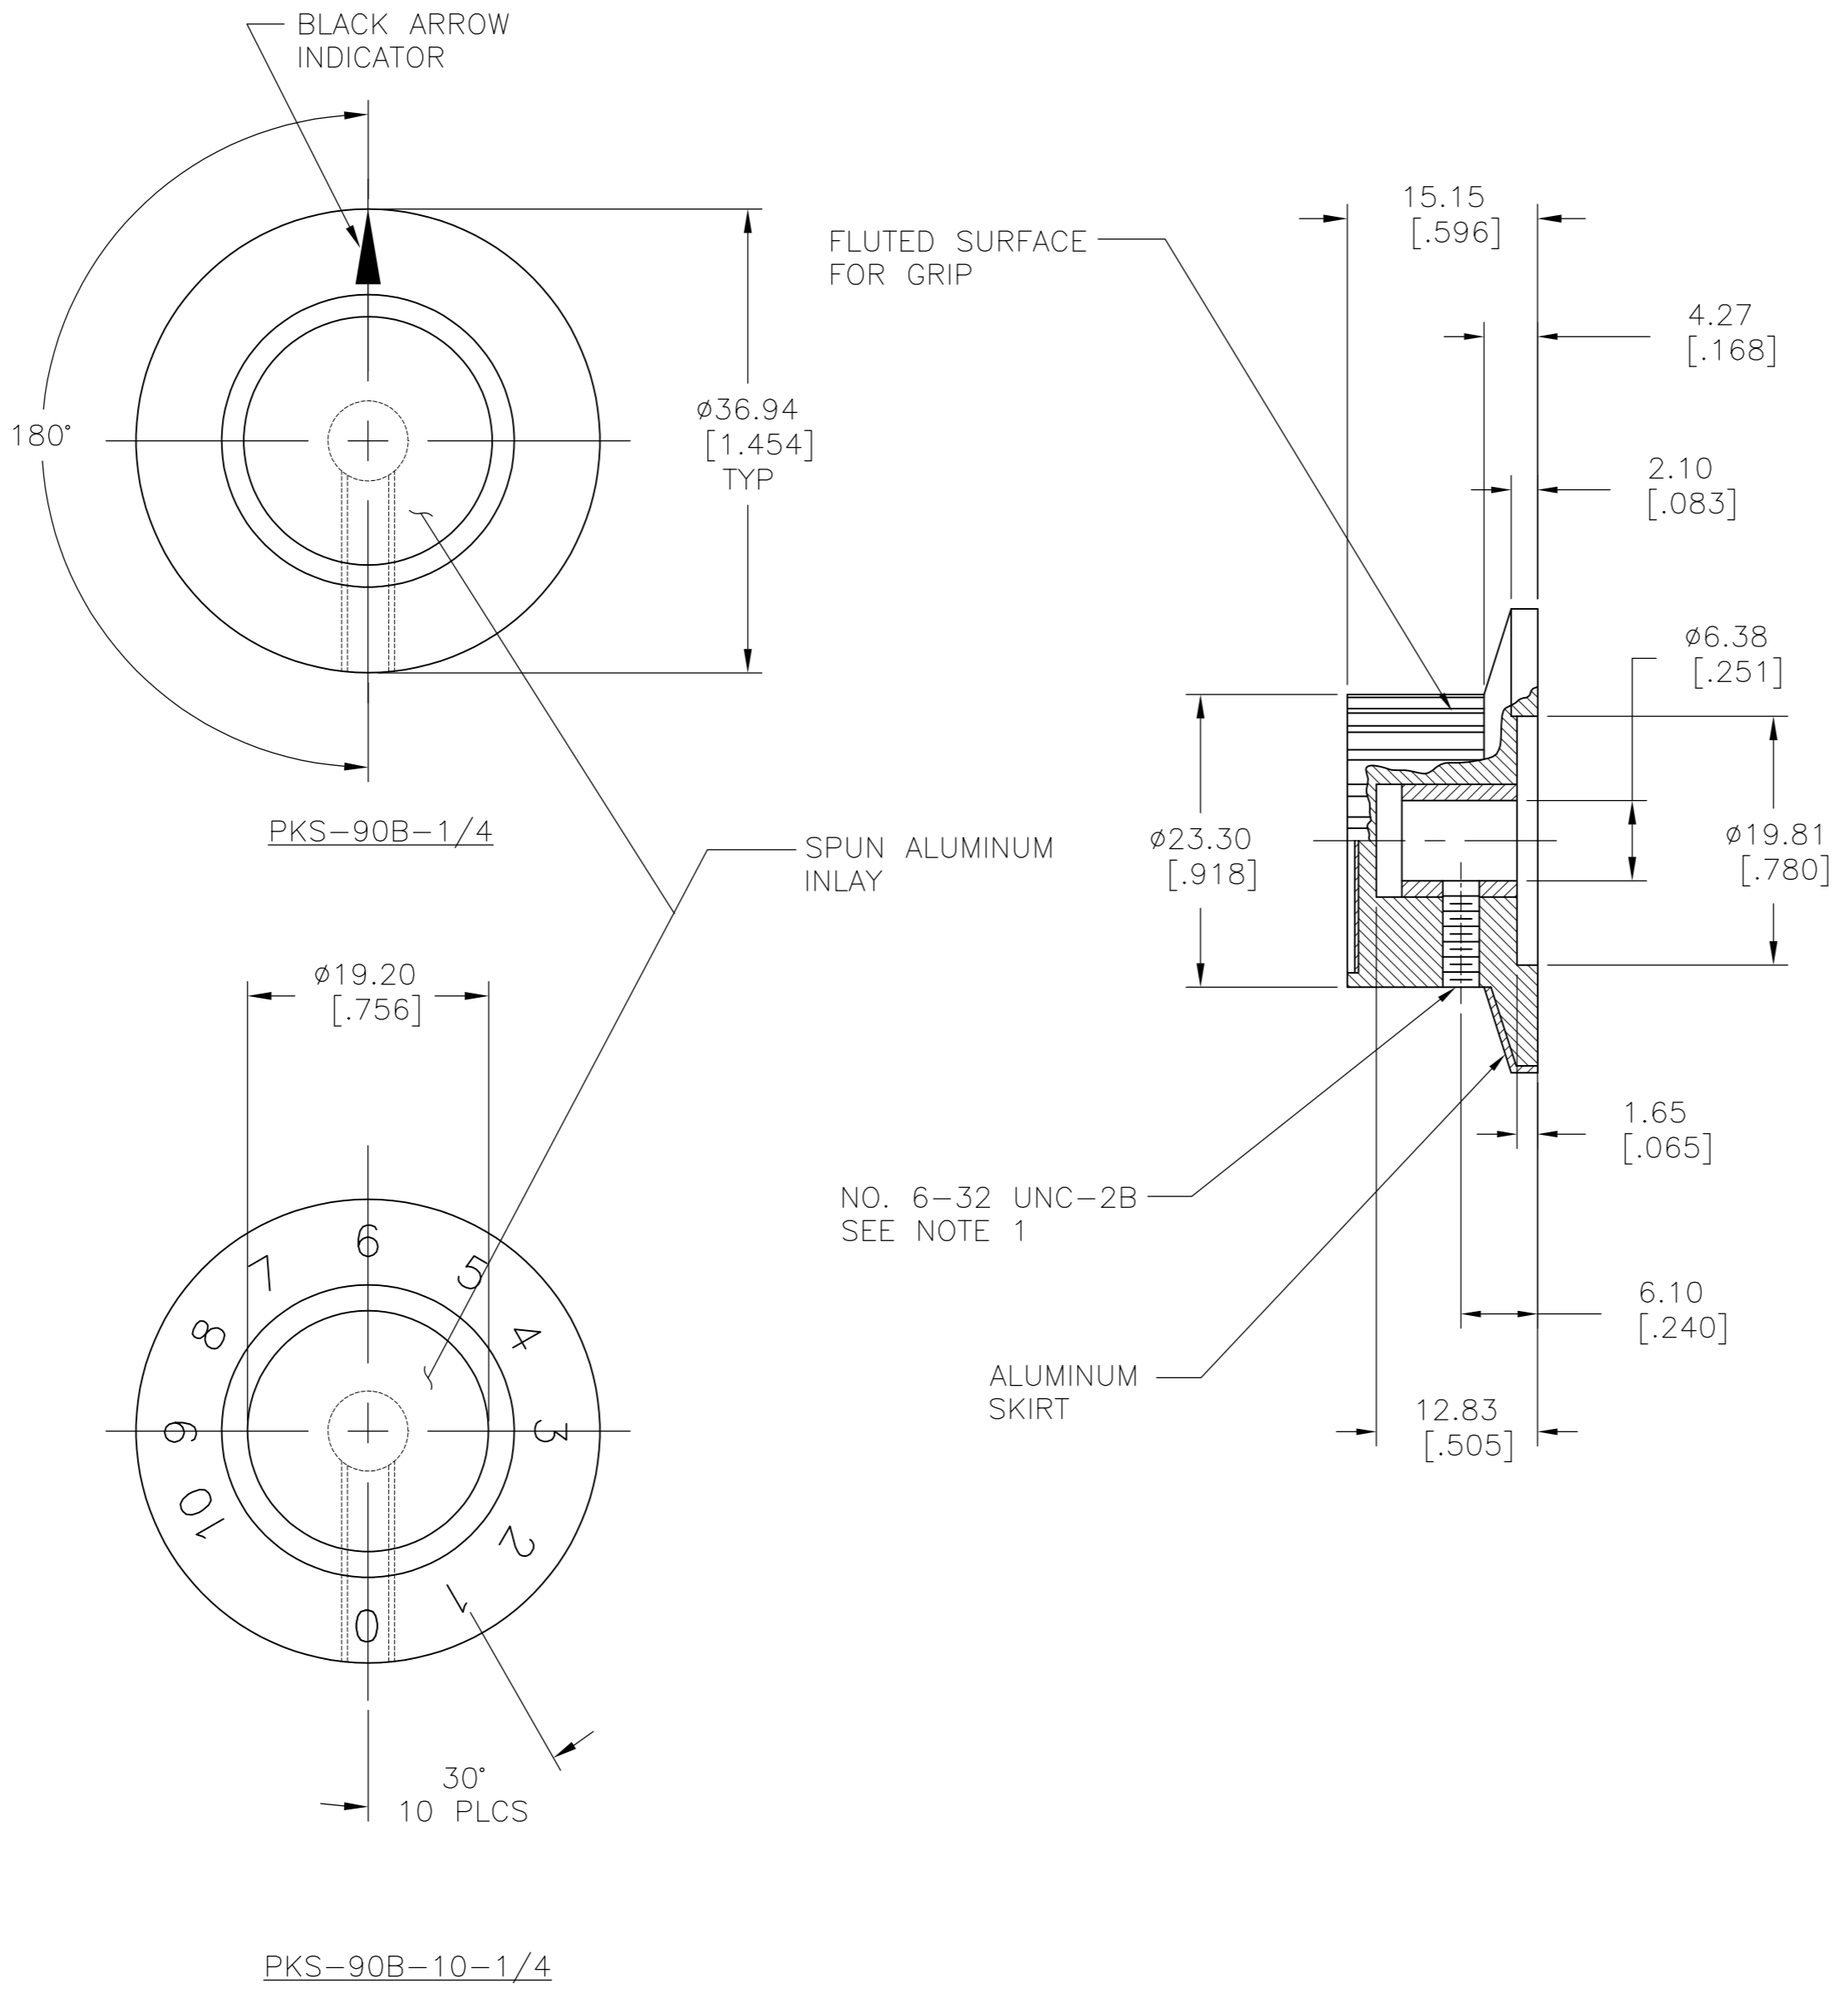

1 SUPPLIED WITH ONE STEEL HEX SOCKET SET SCREW  
 CUP POINT NO. 6-32 UNC-2A, .312/[7.93] LONG.

TOLERANCES UNLESS NOTED			
0.50-4.00 [.020-.157]	±0.03 [.001]	SHAFT HOLE	+0.07 [.003]
4.01-16.00 [.158-.630]	±0.10 [.004]	Ø6.38 [.251]	-0.00 [.000]
mm [INCH]	16.03-64.00 [.631-2.520]	±0.38 [.015]	ANGULAR ±2° NON-ACCUMULATIVE

0~10	1437625-6
BLACK ARROW	1437625-5
DESCRIPTION	PART NUMBER

THIS DRAWING IS A CONTROLLED DOCUMENT.		DWN RAGHAVENDRA 19NOV08	Tyco Electronics Corporation Harrisburg, PA 17105-3608	
DIMENSIONS: mm [INCHES]		CHK WILBOURN M 19NOV08	NAME PLASTIC KNOB (PKS 90B SERIES)	
TOLERANCES UNLESS OTHERWISE SPECIFIED:		APVD WILBOURN M 19NOV08	SIZE A2	CAGE CODE 00779
0 PLC ± -	1 PLC ± -	PRODUCT SPEC	DRAWING NO. C=1437625-5	RESTRICTED TO -
2 PLC ± -	3 PLC ± -	APPLICATION SPEC	SCALE 2:1	SHEET 1 OF 1
4 PLC ± -	ANGLES ± -	WEIGHT -	REV A	
MATERIAL -	FINISH -	CUSTOMER DRAWING		