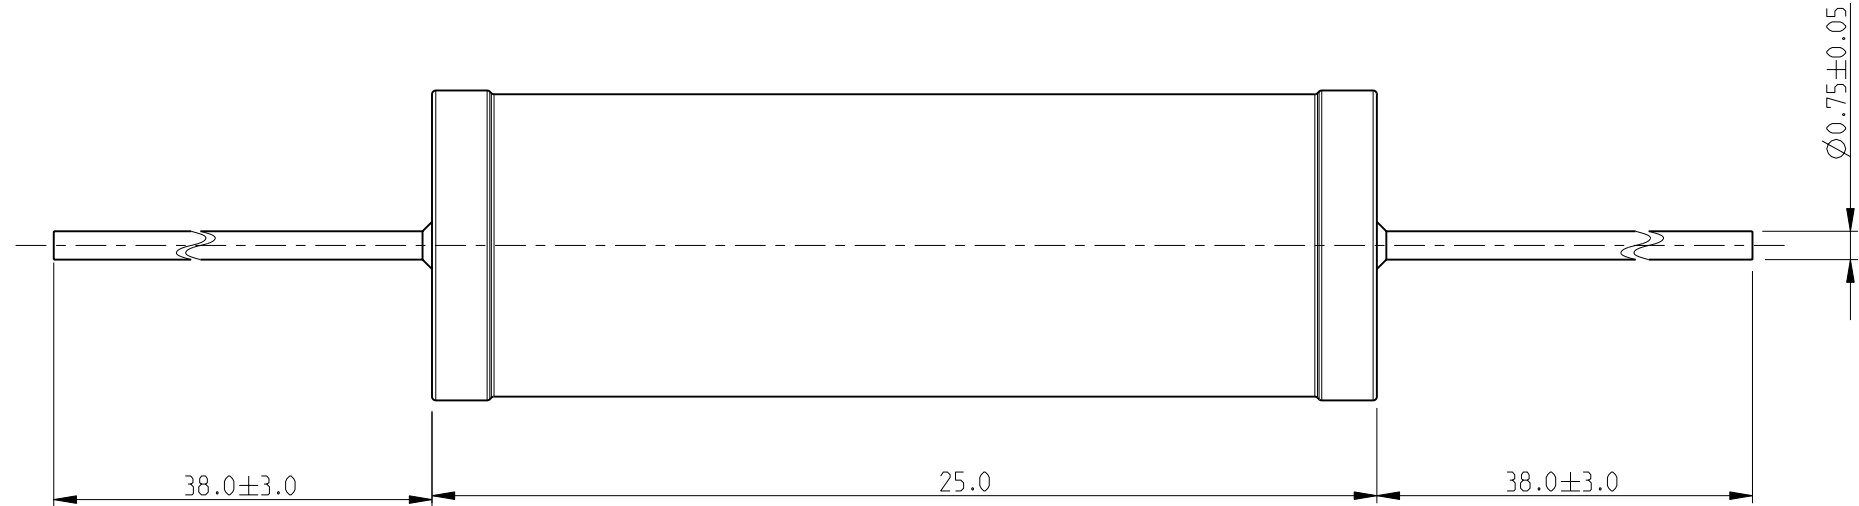

FOR FURTHER INFORMATION SEE DATA SHEET FOR
SERIES ROX, FLAME-PROOF POWER METAL OXIDE FILM RESISTORS

RoHS Compliant

<small>THIS DRAWING IS A CONTROLLED DOCUMENT FOR TYCO ELECTRONICS CORPORATION IT IS SUBJECT TO CHANGE AND THE CONTROLLING ENGINEERING ORGANIZATION SHOULD BE CONTACTED FOR THE LATEST REVISION.</small>		DWN 01JUNE2010 PARUSURAM T		Tyco Electronics Corporation Dorcan, Swindon, SN3 5HH	
DIMENSIONS: mm		TOLERANCES UNLESS OTHERWISE SPECIFIED: 0 PLC ±0.2 1 PLC ±0.1 2 PLC ±- 3 PLC ±- 4 PLC ±- ANGLES ±5°		CHK 01JUNE2010 SUBHASH.M	
		APVD 01JUNE2010 J.CATCHPOLE		NAME FLAME-PROOF POWER METAL OXIDE FILM RESISTORS SERIES ROX5S	
MATERIAL -		FINISH -		PRODUCT SPEC - APPLICATION SPEC - WEIGHT -	
CUSTOMER DRAWING				SIZE A3	CAGE CODE 00779
SCALE 5:1				DRAWING NO C-1625893	RESTRICTED TO -
SHEET 1 OF 1				REV BA	