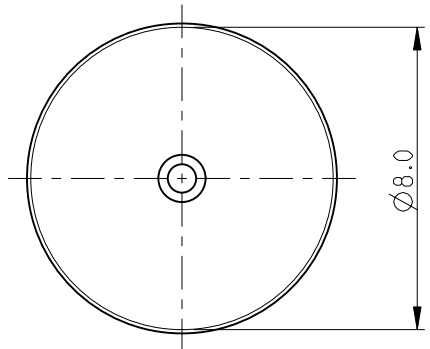

FOR FURTHER INFORMATION SEE DATA SHEET FOR
SERIES ROX, FLAME-PROOF POWER METAL OXIDE FILM RESISTORS

RoHS Compliant

<small>THIS DRAWING IS A CONTROLLED DOCUMENT FOR TYCO ELECTRONICS CORPORATION IT IS SUBJECT TO CHANGE AND THE CONTROLLING ENGINEERING ORGANIZATION SHOULD BE CONTACTED FOR THE LATEST REVISION.</small>		DWN 01JUNE2010 PARUSURAM T		Tyco Electronics Corporation Dorcan, Swindon, SN3 5HH	
DIMENSIONS: mm		TOLERANCES UNLESS OTHERWISE SPECIFIED: 0 PLC ±0.2 1 PLC ±0.1 2 PLC ±- 3 PLC ±- 4 PLC ±- ANGLES ±5°		CHK 01JUNE2010 SUBHASH.M	
		APVD 01JUNE2010 J.CATCHPOLE		NAME FLAME-PROOF POWER METAL OXIDE FILM RESISTORS SERIES ROX5S	
MATERIAL -		FINISH -		PRODUCT SPEC - APPLICATION SPEC - WEIGHT -	
CUSTOMER DRAWING				SIZE A3	CAGE CODE 00779
SCALE 5:1				DRAWING NO C-1625893	RESTRICTED TO -
SHEET 1 OF 1				REV BA	