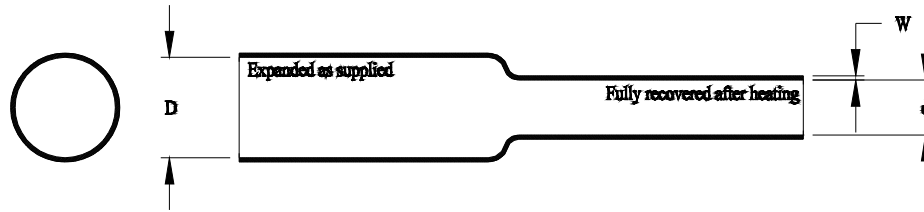

RT-3
Polyolefin, Semi - Rigid,
Heat - Shrinkable Tubing

Table 1: Dimensions (inches)

Size	As Supplied	Recovered	
	Inside Diameter (D)	Inside Diameter Maximum (d)	Wall Thickness Nominal (W)
No.1	.240 ± .015	.095	.031
No.2	.320 ± .015	.125	.031
No.3	.375 ± .020	.150	.031
No.4	.485 ± .020	.200	.031

Longitudinal Change: +0 to -10%

Material: The tubing shall be fabricated from thermally stabilized, flame resistant, modified polyolefin and shall be cross linked by irradiation. It shall be homogeneous and essentially free from flaws, defects, pinholes, bubbles, seams, cracks and inclusions.

Properties:: Except as specified above, the finished tubing shall meet all the requirement of Raychem specification RT-360.

Specification Control Drawing

	TE Connectivity 300 Constitutional Drive Menlo Park, CA 94025 USA		Raychem	Title: RT-3 Polyolefin, Semi - Rigid Heat - Shrinkable Tubing		
	TE Connectivity reserves the right to amend this drawing at any time. Users should evaluate the suitability of the product for their application			Document No : RT-3		
Cage Code: 06090	Scale: None	Size: A	Rev. Date: 16-Apr-11	Rev.: B1	Sheet: 1 of 1	