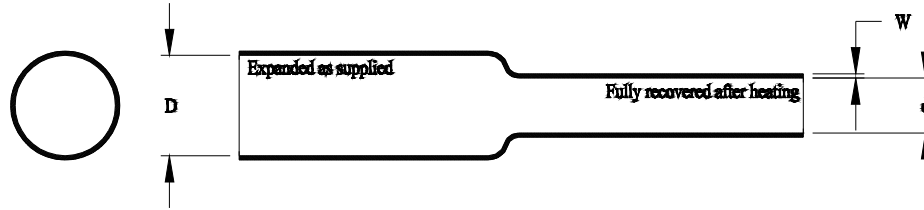

RT-3
Polyolefin, Semi - Rigid,
Heat - Shrinkable Tubing

Table 1: Dimensions (inches)

Size	As Supplied	Recovered	
	Inside Diameter (D)	Inside Diameter Maximum (d)	Wall Thickness Nominal (W)
No.1	.240 ± .015	.095	.031
No.2	.320 ± .015	.125	.031
No.3	.375 ± .020	.150	.031
No.4	.485 ± .020	.200	.031

Longitudinal Change: +0 to -10%

Material: The tubing shall be fabricated from thermally stabilized, flame resistant, modified polyolefin and shall be cross linked by irradiation. It shall be homogeneous and essentially free from flaws, defects, pinholes, bubbles, seams, cracks and inclusions.

Properties:: Except as specified above, the finished tubing shall meet all the requirement of Raychem specification RT-360.

Specification Control Drawing

	TE Connectivity 300 Constitutional Drive Menlo Park, CA 94025 USA		Raychem	Title: RT-3 Polyolefin, Semi - Rigid Heat - Shrinkable Tubing		
	TE Connectivity reserves the right to amend this drawing at any time. Users should evaluate the suitability of the product for their application			Document No : RT-3		
Cage Code: 06090	Scale: None	Size: A	Rev. Date: 16-Apr-11	Rev.: B1	Sheet: 1 of 1	