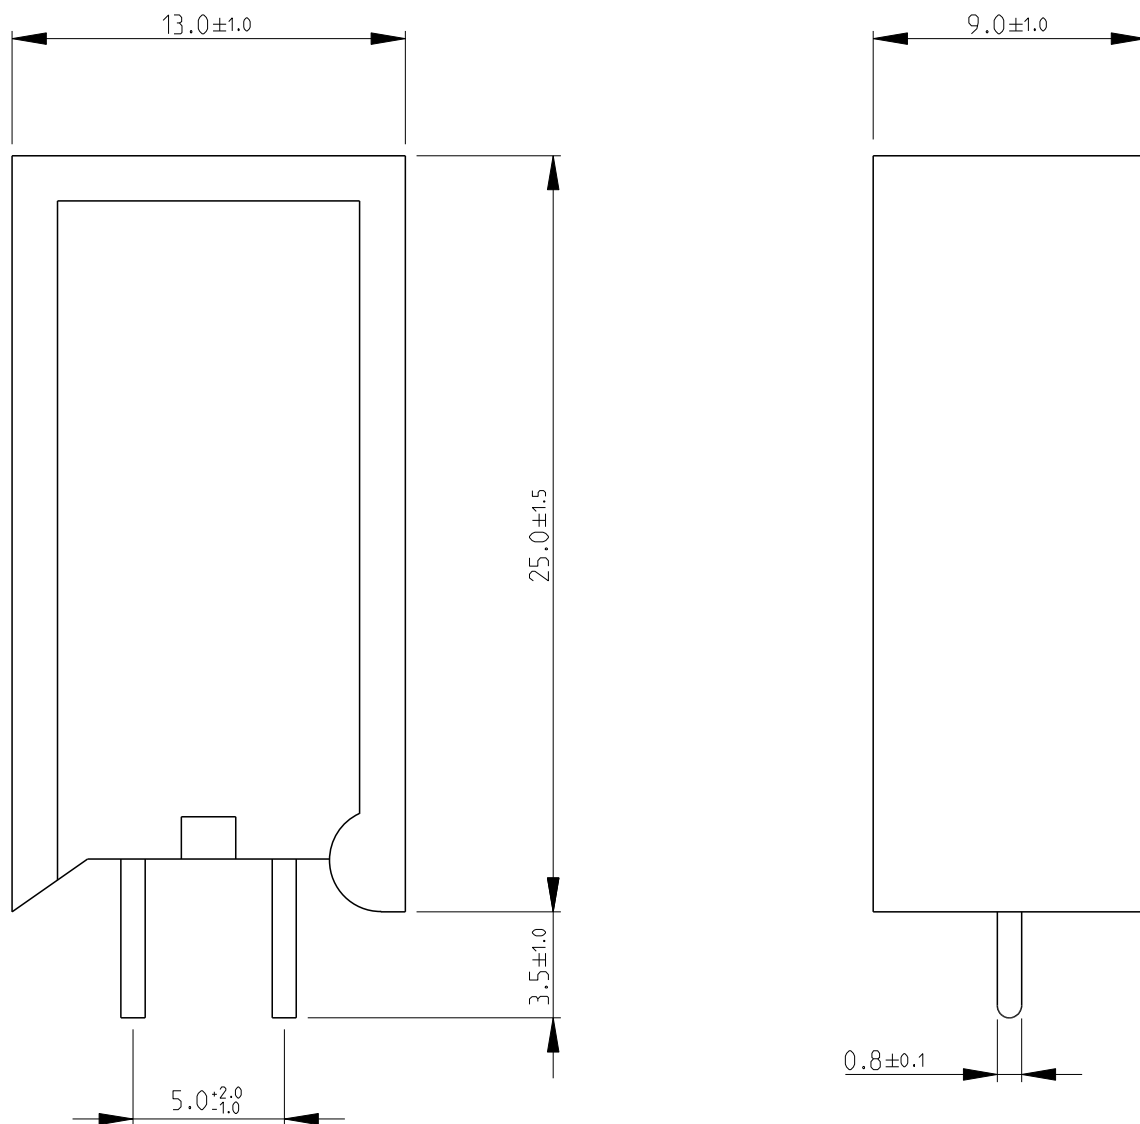

4

3

2

1

THIS DRAWING IS UNPUBLISHED.

RELEASED FOR PUBLICATION

2009

© COPYRIGHT 2009

ALL RIGHTS RESERVED.

LOC
E

DIST
B

REVISIONS

P	LTR	DESCRIPTION	DATE	DWN	APVD
	BB	ECR-11-016776	12AUG2011	PSK	JC

1. FOR FURTHER INFORMATION SEE DATA SHEET FOR SQ SERIES HIGH POWER RESISTOR

RoHS Compliant