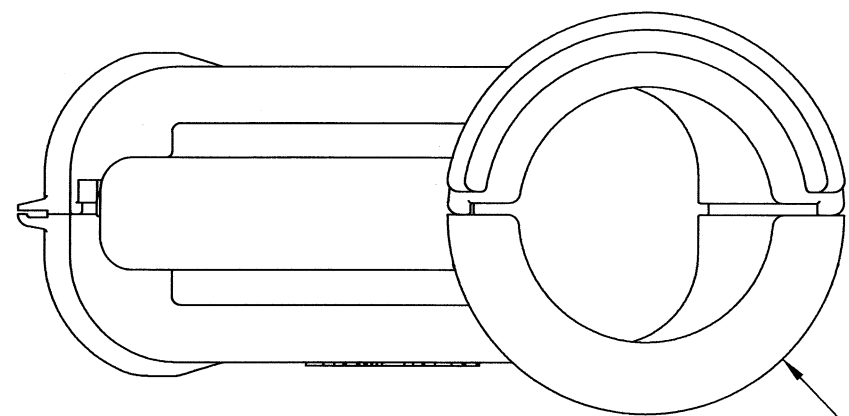

SERIES PREFIX

BACKSHELL BS

SIZE MD MEDIUM

VERSION OF CORRUGATED CONDUIT
001 NW17
002 NW22

ST STRAIGHT

CONVOLUTE REQUIREMENTS:

RATED 125°C
NW17
OUTER Ø=21.20 [.835]
INNER Ø=16.60 [.654]
PITCH=2.30 [.091]
NW22
OUTER Ø=25.40 [1.000]
INNER Ø=21.30 [.839]
PITCH=3.10 [.122]

VERSION OF CONDUIT	X mm [inches]	Y mm [inches]	Z mm [inches]
001	23.00 [.906]	17.80 [.701]	3.30 [.130]
002	27.00 [1.063]	22.50 [.886]	3.10 [.122]

Ø35.00 [1.378]

SECTION A-A

- 4. MATERIAL: PLASTIC; COLOR: BLACK.
- 3. THIS PART SNAPS ONTO SRK02-MD*... AND SRK06-MD*...
* = KEYS; *** = SEE 37322C-00013-01 FOR ARRANGEMENTS.
- 2. DIMENSIONAL TOLERANCE: ±.64 [.025].
- 1. ALL DIMENSIONS ARE IN MILLIMETERS [INCHES].