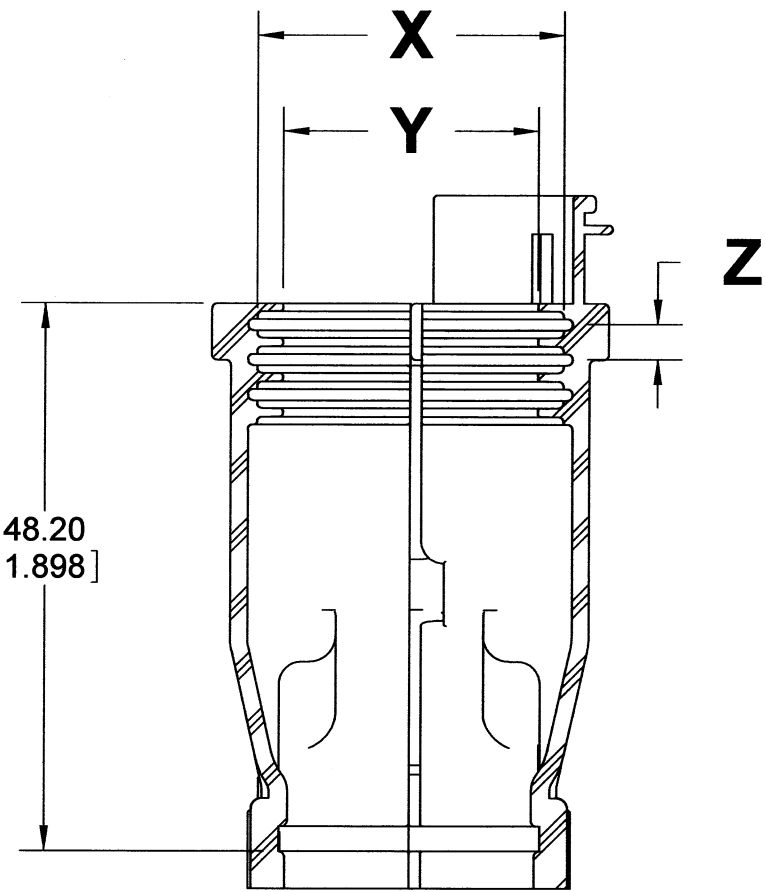

SERIES PREFIX

BACKSHELL BS

SIZE MD MEDIUM

VERSION OF CORRUGATED CONDUIT
001 NW17
002 NW22

ST STRAIGHT

CONVOLUTE REQUIREMENTS:

RATED 125°C
NW17
OUTER Ø=21.20 [.835]
INNER Ø=16.60 [.654]
PITCH=2.30 [.091]
NW22
OUTER Ø=25.40 [1.000]
INNER Ø=21.30 [.839]
PITCH=3.10 [.122]

VERSION OF CONDUIT	X mm [inches]	Y mm [inches]	Z mm [inches]
001	23.00 [.906]	17.80 [.701]	3.30 [.130]
002	27.00 [1.063]	22.50 [.886]	3.10 [.122]

Ø35.00 [1.378]

SECTION A-A

- 4. MATERIAL: PLASTIC; COLOR: BLACK.
- 3. THIS PART SNAPS ONTO SRK02-MD*... AND SRK06-MD*...
* = KEYS; *** = SEE 37322C-00013-01 FOR ARRANGEMENTS.
- 2. DIMENSIONAL TOLERANCE: ±.64 [.025].
- 1. ALL DIMENSIONS ARE IN MILLIMETERS [INCHES].