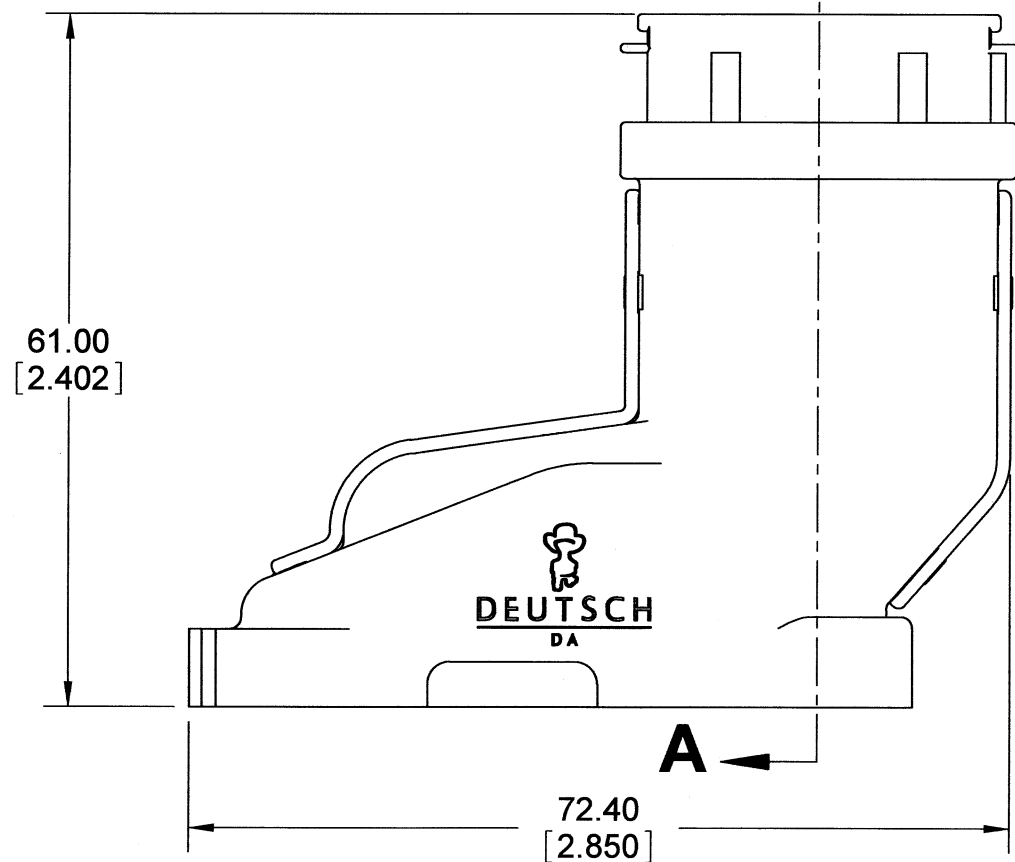

SERIES PREFIX

BACKSHELL BS

SIZE MD MEDIUM

VERSION OF CORRUGATED CONDUIT
001 NW17
002 NW22

ST STRAIGHT

CONVOLUTE REQUIREMENTS:

RATED 125°C
NW17
OUTER Ø=21.20 [.835]
INNER Ø=16.60 [.654]
PITCH=2.30 [.091]
NW22
OUTER Ø=25.40 [1.000]
INNER Ø=21.30 [.839]
PITCH=3.10 [.122]

VERSION OF CONDUIT	X mm [inches]	Y mm [inches]	Z mm [inches]
001	23.00 [.906]	17.80 [.701]	3.30 [.130]
002	27.00 [1.063]	22.50 [.886]	3.10 [.122]

Ø35.00 [1.378]

SECTION A-A

- 4. MATERIAL: PLASTIC; COLOR: BLACK.
- 3. THIS PART SNAPS ONTO SRK02-MD*... AND SRK06-MD*...
* = KEYS; *** = SEE 37322C-00013-01 FOR ARRANGEMENTS.
- 2. DIMENSIONAL TOLERANCE: ±.64 [.025].
- 1. ALL DIMENSIONS ARE IN MILLIMETERS [INCHES].