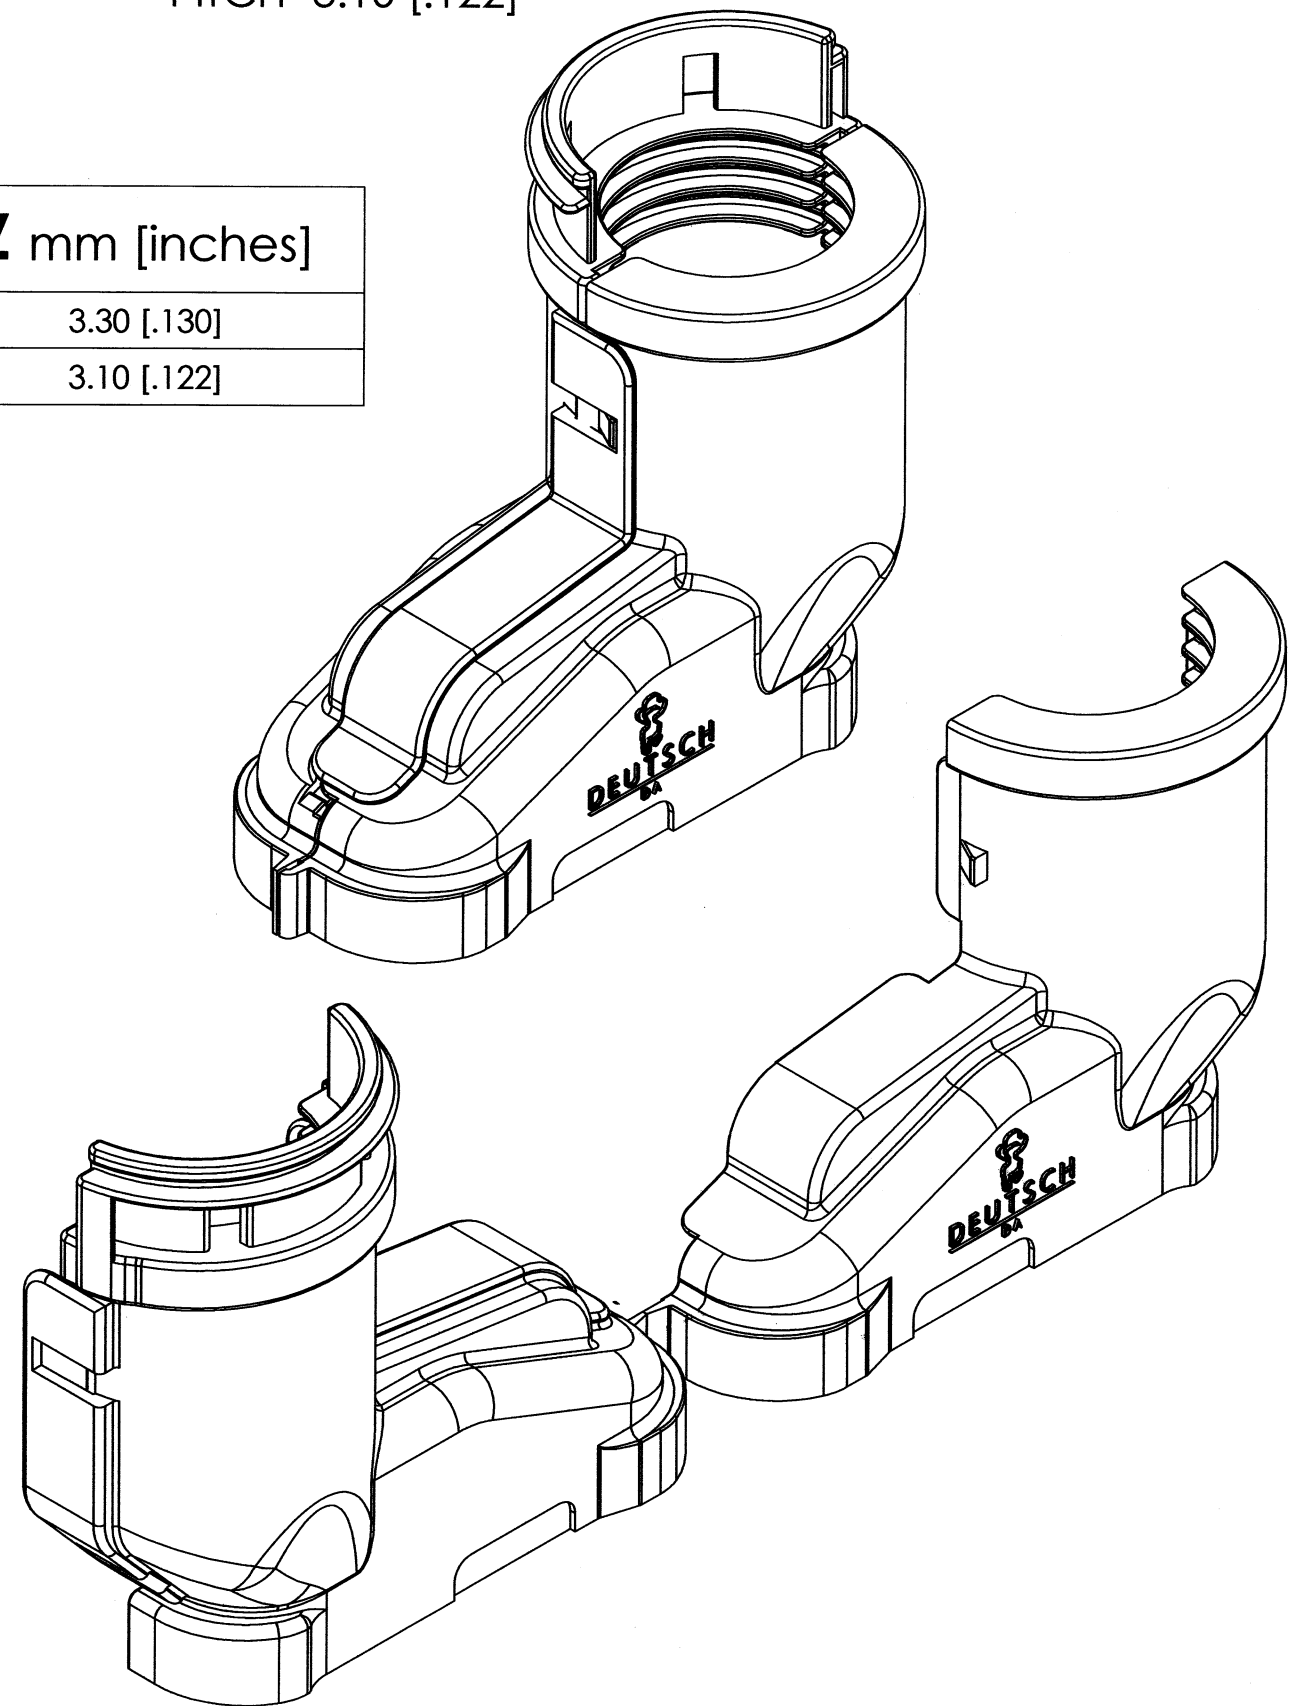

SERIES PREFIX

BACKSHELL BS

SIZE MD MEDIUM

VERSION OF CORRUGATED CONDUIT
001 NW17
002 NW22

ST STRAIGHT

CONVOLUTE REQUIREMENTS:

RATED 125°C
NW17
OUTER Ø=21.20 [.835]
INNER Ø=16.60 [.654]
PITCH=2.30 [.091]
NW22
OUTER Ø=25.40 [1.000]
INNER Ø=21.30 [.839]
PITCH=3.10 [.122]

VERSION OF CONDUIT	X mm [inches]	Y mm [inches]	Z mm [inches]
001	23.00 [.906]	17.80 [.701]	3.30 [.130]
002	27.00 [1.063]	22.50 [.886]	3.10 [.122]

Ø35.00 [1.378]

SECTION A-A

- 4. MATERIAL: PLASTIC; COLOR: BLACK.
- 3. THIS PART SNAPS ONTO SRK02-MD*... AND SRK06-MD*...
* = KEYS; *** = SEE 37322C-00013-01 FOR ARRANGEMENTS.
- 2. DIMENSIONAL TOLERANCE: ±.64 [.025].
- 1. ALL DIMENSIONS ARE IN MILLIMETERS [INCHES].