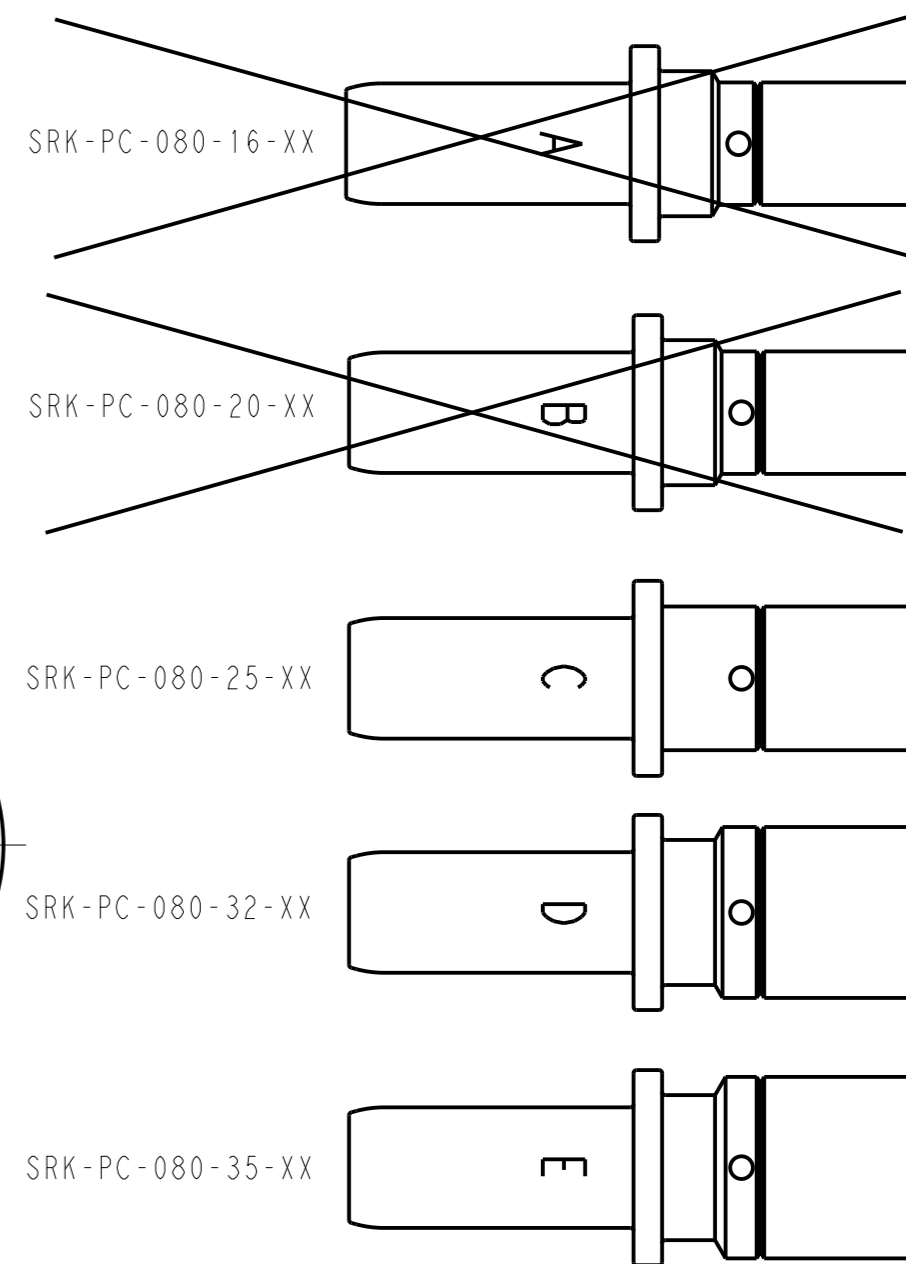

PART NUMBER	CRIMP ID	∅A ±.13 [.005]	∅B ±.13 [.005]	∅C ±.13 [.005]	CONDUCTOR WIRE SIZE REF 	WEIGHT REF GR [OZ]
SRK-PC-080-16-XX	A	8.10 [.319]	5.20 [.205]	9.59 [.378]	16mm <sup>2</sup> 6 AWG	16.26 [.574]
SRK-PC-080-20-XX	B	8.10 [.319]	5.80 [.228]	9.59 [.378]	5 AWG	15.65 [.552]
SRK-PC-080-25-XX	C	9.50 [.374]	6.90 [.272]	9.50 [.374]	25mm <sup>2</sup> 4 AWG	16.51 [.582]
SRK-PC-080-32-XX	D	11.30 [.445]	8.00 [.315]	9.59 [.374]	2 AWG	18.36 [.648]
SRK-PC-080-35-XX	E	12.00 [.472]	8.90 [.350]	9.59 [.374]	35mm <sup>2</sup>	18.34 [.647]

 WHEN XX = 601: PLATING IS SILVER AND MAY TARNISH.  
 NOTES: UNLESS OTHERWISE SPECIFIED

THIS DRAWING IS A CONTROLLED DOCUMENT.		DWN 05MAR2010 DAVID G. MEYER		 TE Connectivity	
DIMENSIONS: mm [INCHES]		CHK 09SEP2010 DAVID G. MEYER			
TOLERANCES UNLESS OTHERWISE SPECIFIED:		APVD 09SEP2010 ROBIN REED		NAME CONTACT, SOCKET 8mm DIA SRK SERIES	
0 PLC ±		PRODUCT SPEC N/A		SIZE A3	
1 PLC ±		APPLICATION SPEC 114-151039		CAGE CODE 4AFU8	
2 PLC ±0.64 [0.025]		WEIGHT Customer Drawing		DRAWING NO SRK-PC-080-16/35-XX	
3 PLC ±		FINISH 		RESTRICTED TO -	
4 PLC ±		MATERIAL COPPER ALLOY		SCALE 2:1	
ANGLES ±				SHEET 1 OF 1	
±0°30'0"				REV B	