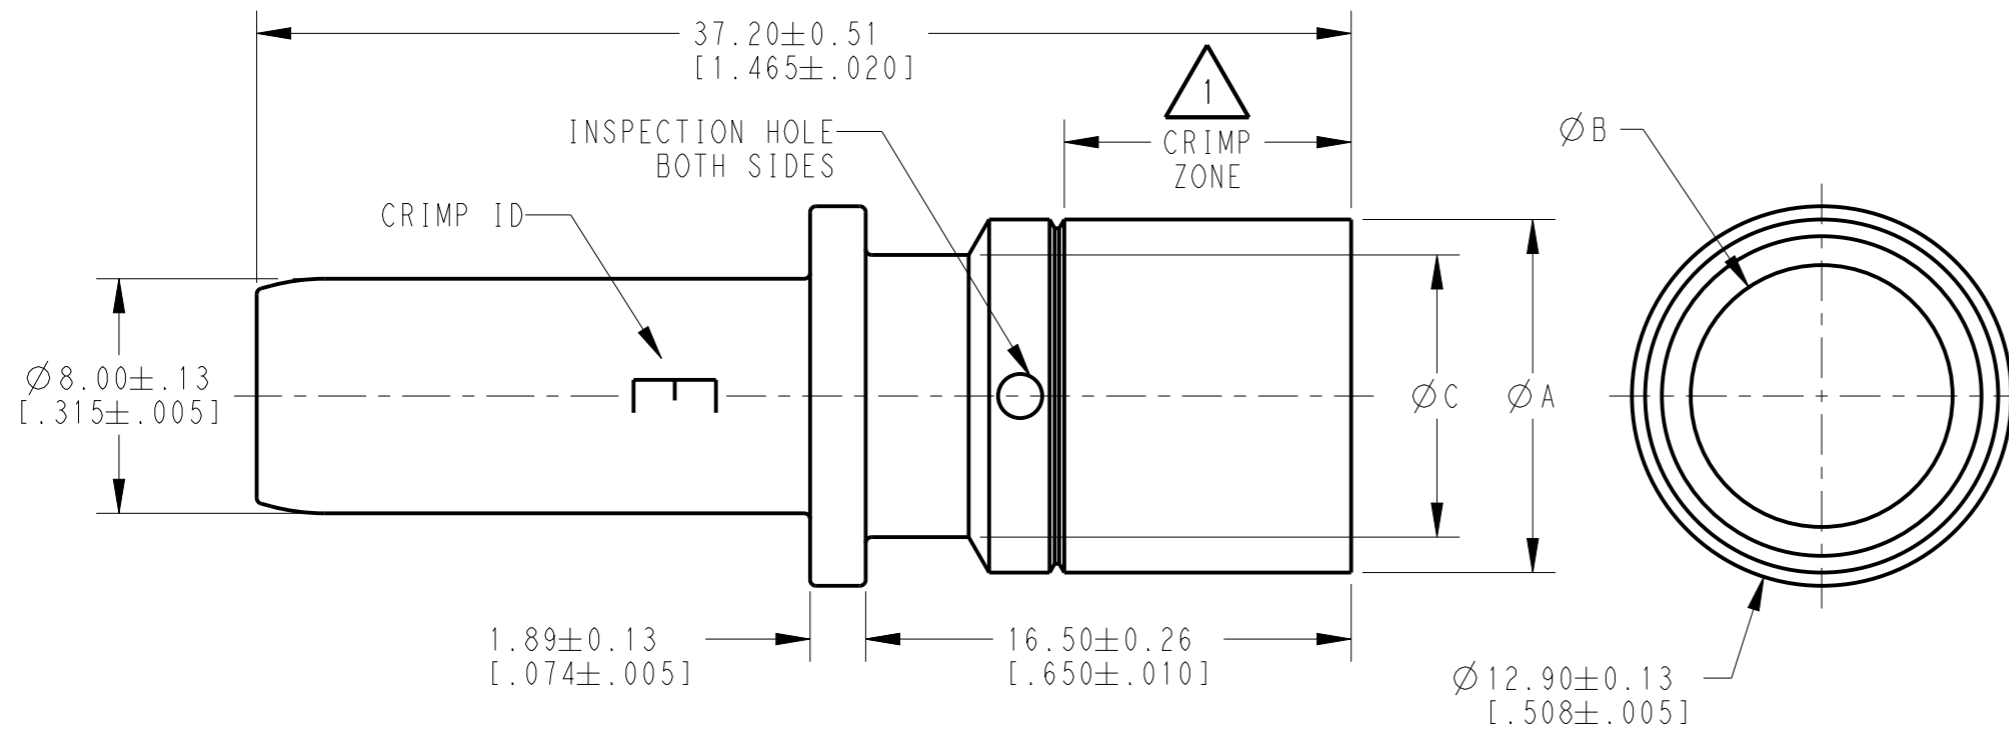

PART NUMBER	CRIMP ID	∅A ±.13 [.005]	∅B ±.13 [.005]	∅C ±.13 [.005]	CONDUCTOR WIRE SIZE REF 	WEIGHT REF GR [OZ]
SRK-PC-080-16-XX	A	8.10 [.319]	5.20 [.205]	9.59 [.378]	16mm <sup>2</sup> 6 AWG	16.26 [.574]
SRK-PC-080-20-XX	B	8.10 [.319]	5.80 [.228]	9.59 [.378]	5 AWG	15.65 [.552]
SRK-PC-080-25-XX	C	9.50 [.374]	6.90 [.272]	9.50 [.374]	25mm <sup>2</sup> 4 AWG	16.51 [.582]
SRK-PC-080-32-XX	D	11.30 [.445]	8.00 [.315]	9.59 [.374]	2 AWG	18.36 [.648]
SRK-PC-080-35-XX	E	12.00 [.472]	8.90 [.350]	9.59 [.374]	35mm <sup>2</sup>	18.34 [.647]

 WHEN XX = 601: PLATING IS SILVER AND MAY TARNISH.  
 NOTES: UNLESS OTHERWISE SPECIFIED

THIS DRAWING IS A CONTROLLED DOCUMENT.		DWN 05MAR2010 DAVID G. MEYER		 TE Connectivity	
DIMENSIONS: mm [INCHES]		CHK 09SEP2010 DAVID G. MEYER			
TOLERANCES UNLESS OTHERWISE SPECIFIED:		APVD 09SEP2010 ROBIN REED		NAME CONTACT, SOCKET 8mm DIA SRK SERIES	
0 PLC ±		PRODUCT SPEC N/A		SIZE A3	
1 PLC ±		APPLICATION SPEC 114-151039		CAGE CODE 4AFU8	
2 PLC ±0.64 [0.025]		WEIGHT Customer Drawing		DRAWING NO SRK-PC-080-16/35-XX	
3 PLC ±		FINISH 		RESTRICTED TO -	
4 PLC ±		MATERIAL COPPER ALLOY		SCALE 2:1	
ANGLES ±				SHEET 1 OF 1	
±0°30'0"				REV B	