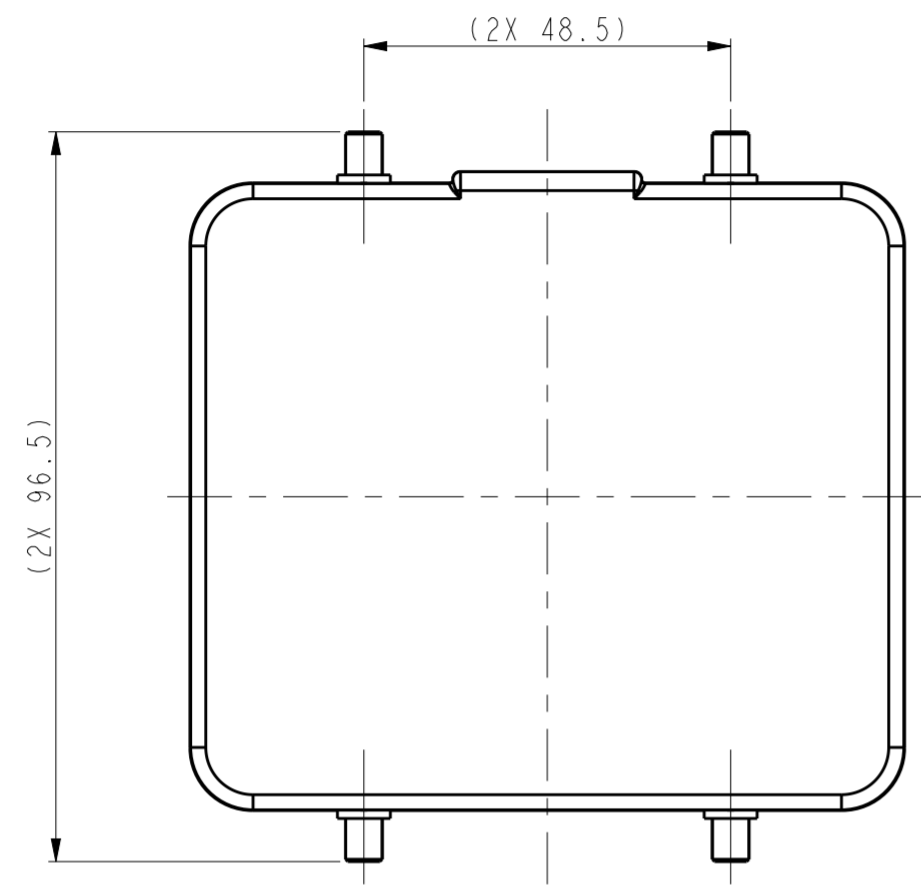

4

3

2

1

THIS DRAWING IS UNPUBLISHED. RELEASED FOR PUBLICATION
© COPYRIGHT copyright.d8te- ALL RIGHTS RESERVED.

REVISIONS				
P	LTR	DESCRIPTION	DATE	APVD
	A	INITIAL	09SEP2017	CH CW

NOTES:
1. TECHNICAL CHARACTERISTICS:
COVER MATERIAL: PC, GREY

注释:
1. 技术参数:
保护盖材质: PC, 灰色