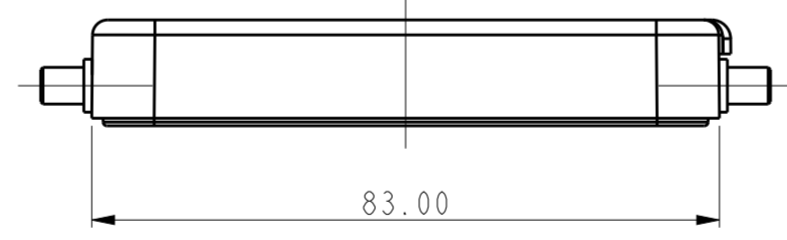

注释:  
 1. 技术参数:  
 保护盖材质: PC, 灰色

T1000321220-000	H32B-KDBP-BOM-NA	H32B HOUSING PLASTIC PROTECTION COVER, 4 EAR, WITHOUT SEALING, WITHOUT NYLON ROPE, GREY H32B下壳塑料保护盖, 4耳, 不带密封, 不带尼龙绳, 灰色
PART NUMBER 料号	PART DESCRIPTION 描述	

THIS DRAWING IS A CONTROLLED DOCUMENT.		DWN 09SEP2017 CHARLIE HU	<b>STE</b> TE Connectivity	
DIMENSIONS: mm		CHK 09SEP2017 GINO YAO		
TOLERANCES UNLESS OTHERWISE SPECIFIED:		APVD 09SEP2017 CHRIS WANG	NAME H32B-KDBP-BOM-NA	
0 PLC ± 1 PLC ± 2 PLC ± 3 PLC ± 4 PLC ± ANGLES ± FINISH		PRODUCT SPEC -	SIZE A2	CAGE CODE -
MATERIAL -		APPLICATION SPEC -	DRAWING NO G-T1000321220000	RESTRICTED TO -
-		WEIGHT -	SCALE 1:1	SHEET OF 1   1
-		CUSTOMER DRAWING	REV A	