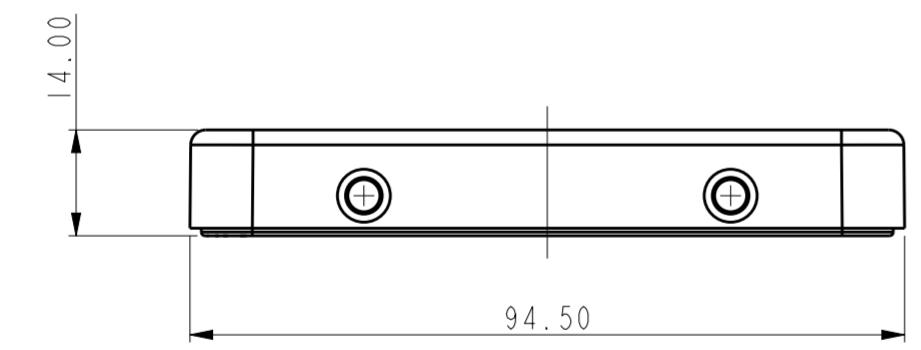

注释:  
 1. 技术参数:  
 保护盖材质: PC, 灰色

T1000321220-000	H32B-KDBP-BOM-NA	H32B HOUSING PLASTIC PROTECTION COVER, 4 EAR, WITHOUT SEALING, WITHOUT NYLON ROPE, GREY H32B下壳塑料保护盖, 4耳, 不带密封, 不带尼龙绳, 灰色
PART NUMBER 料号	PART DESCRIPTION 描述	

THIS DRAWING IS A CONTROLLED DOCUMENT.		DWN 09SEP2017 CHARLIE HU	<b>STE</b> TE Connectivity	
DIMENSIONS: mm		CHK 09SEP2017 GINO YAO		
TOLERANCES UNLESS OTHERWISE SPECIFIED:		APVD 09SEP2017 CHRIS WANG	NAME H32B-KDBP-BOM-NA	
0 PLC ± 1 PLC ± 2 PLC ± 3 PLC ± 4 PLC ± ANGLES ± FINISH		PRODUCT SPEC -	SIZE A2	CAGE CODE -
MATERIAL -		APPLICATION SPEC -	DRAWING NO G-T1000321220000	RESTRICTED TO -
-		WEIGHT -	SCALE 1:1	SHEET OF 1   1
-		CUSTOMER DRAWING	REV A	