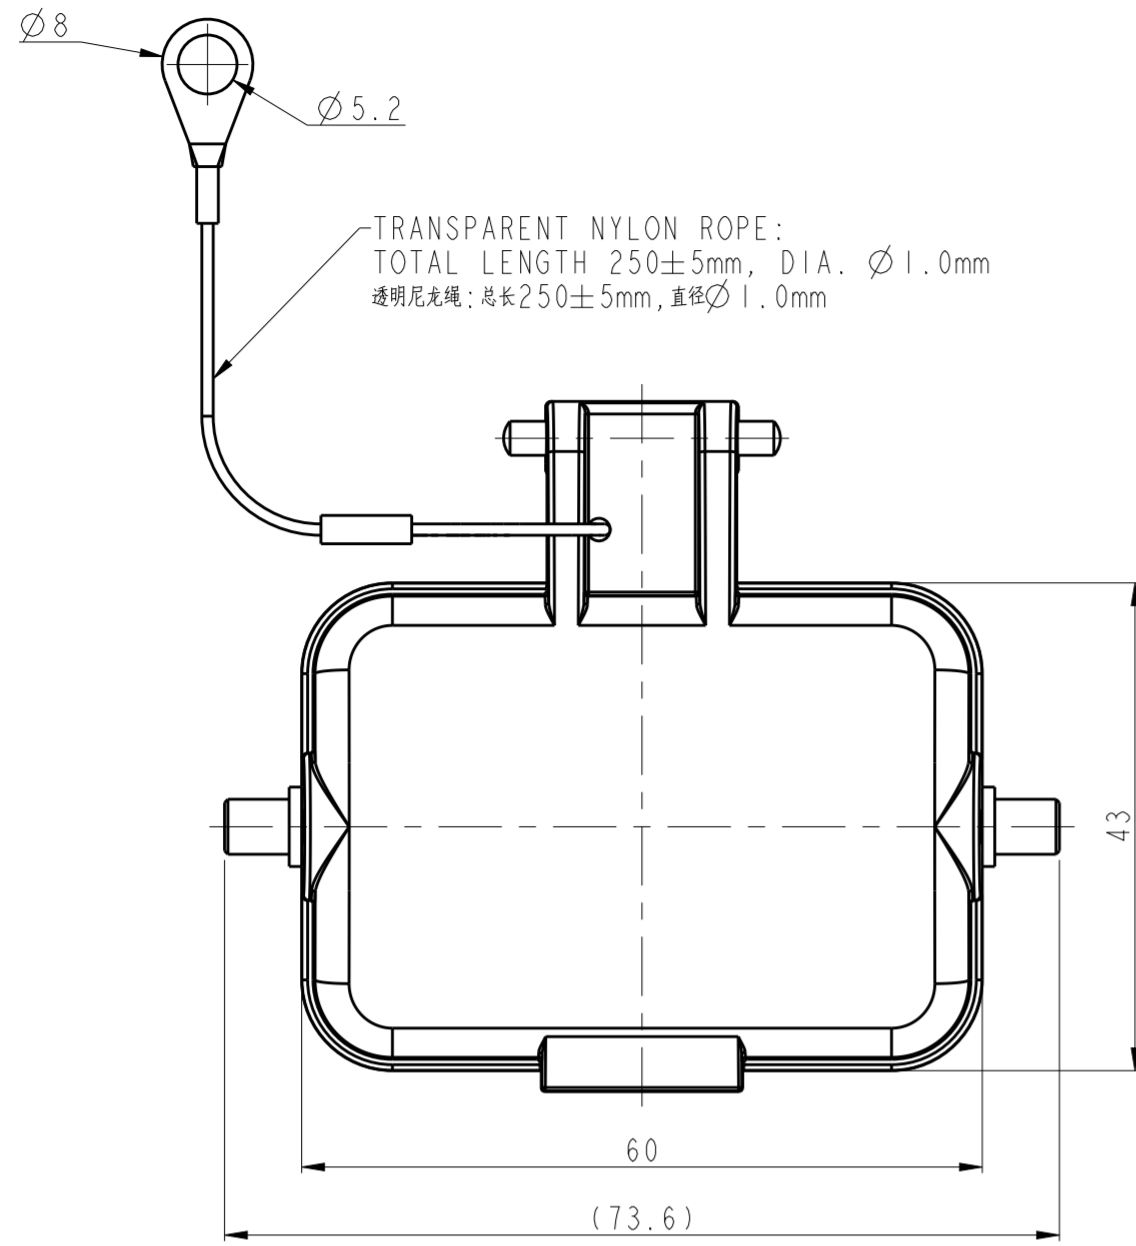

THIS DRAWING IS UNPUBLISHED. RELEASED FOR PUBLICATION 20
 © COPYRIGHT 20 BY - ALL RIGHTS RESERVED.

REVISIONS				
P	LTR	DESCRIPTION	DATE	APVD
	A	INITIAL	27NOV2016	CH CW

NOTES:
 1. TECHNICAL CHARACTERISTICS:
 COVER MATERIAL: DIE CAST ZINC ALLOY
 COVER SURFACE: POWDER COATED, GRAY

注释:
 1. 技术参数:
 壳体材料: 锌合金
 表面处理: 灰色粉末喷涂

T1010062101-000	H6B-KDBM	H6B HOUSING METAL PROTECTION COVER, 2 EAR, WITHOUT SEALING, NYLON ROPE, GRAY H6B下壳金属保护盖, 2耳, 不带密封, 尼龙绳, 灰色
PART NUMBER 料号	PART DESCRIPTION 描述	

THIS DRAWING IS A CONTROLLED DOCUMENT.		DWN 27NOV2016 CHARLIE HU	 TE Connectivity														
DIMENSIONS: mm		CHK 27NOV2016 KYLE ZENG			NAME H6B-KDBM												
TOLERANCES UNLESS OTHERWISE SPECIFIED:		APVD 27NOV2016 CHRIS WANG			SIZE A2												
<table border="1"> <tr><td>0 PLC</td><td>±</td></tr> <tr><td>1 PLC</td><td>±</td></tr> <tr><td>2 PLC</td><td>±</td></tr> <tr><td>3 PLC</td><td>±</td></tr> <tr><td>4 PLC</td><td>±</td></tr> <tr><td>ANGLES</td><td>±</td></tr> <tr><td>FINISH</td><td>-</td></tr> </table>		0 PLC			±	1 PLC	±	2 PLC	±	3 PLC	±	4 PLC	±	ANGLES	±	FINISH	-
0 PLC	±																
1 PLC	±																
2 PLC	±																
3 PLC	±																
4 PLC	±																
ANGLES	±																
FINISH	-																
MATERIAL	-	APPLICATION SPEC -	DRAWING NO G-T1010062101000	RESTRICTED TO -													
-		WEIGHT -	SCALE 3:2	SHEET 1													
-		CUSTOMER DRAWING	OF 1	REV A													