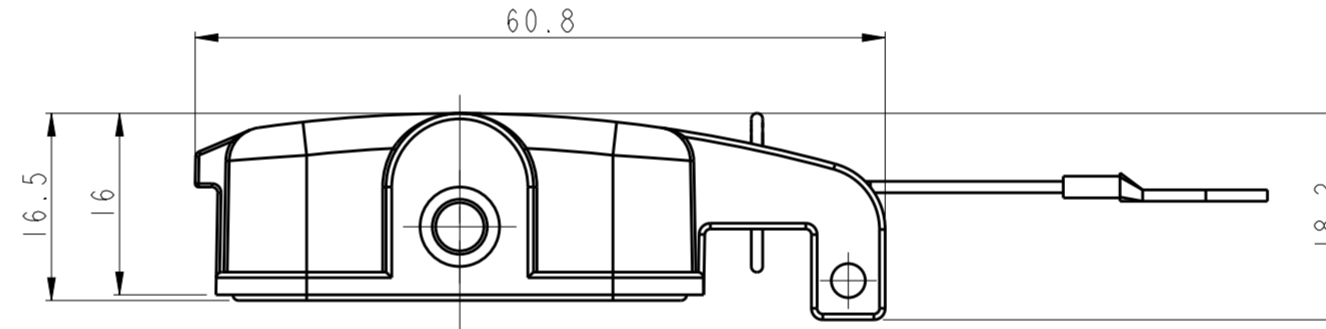

THIS DRAWING IS UNPUBLISHED. RELEASED FOR PUBLICATION 20
 © COPYRIGHT 20 BY - ALL RIGHTS RESERVED.

REVISIONS				
P	LTR	DESCRIPTION	DATE	APVD
	A	INITIAL	27NOV2016	CH CW

NOTES:
 1. TECHNICAL CHARACTERISTICS:
 COVER MATERIAL: DIE CAST ZINC ALLOY
 COVER SURFACE: POWDER COATED, GRAY

注释:
 1. 技术参数:
 壳体材料: 锌合金
 表面处理: 灰色粉末喷涂

T1010062101-000	H6B-KDBM	H6B HOUSING METAL PROTECTION COVER, 2 EAR, WITHOUT SEALING, NYLON ROPE, GRAY H6B下壳金属保护盖, 2耳, 不带密封, 尼龙绳, 灰色
PART NUMBER 料号	PART DESCRIPTION 描述	

THIS DRAWING IS A CONTROLLED DOCUMENT.		DWN 27NOV2016 CHARLIE HU	 TE Connectivity														
DIMENSIONS: mm		CHK 27NOV2016 KYLE ZENG			NAME H6B-KDBM												
TOLERANCES UNLESS OTHERWISE SPECIFIED:		APVD 27NOV2016 CHRIS WANG			SIZE A2												
<table border="1"> <tr><td>0 PLC</td><td>±</td></tr> <tr><td>1 PLC</td><td>±</td></tr> <tr><td>2 PLC</td><td>±</td></tr> <tr><td>3 PLC</td><td>±</td></tr> <tr><td>4 PLC</td><td>±</td></tr> <tr><td>ANGLES</td><td>±</td></tr> <tr><td>FINISH</td><td>-</td></tr> </table>		0 PLC			±	1 PLC	±	2 PLC	±	3 PLC	±	4 PLC	±	ANGLES	±	FINISH	-
0 PLC	±																
1 PLC	±																
2 PLC	±																
3 PLC	±																
4 PLC	±																
ANGLES	±																
FINISH	-																
MATERIAL	-	APPLICATION SPEC -	DRAWING NO G-T1010062101000	RESTRICTED TO -													
-		WEIGHT -	SCALE 3:2	SHEET 1													
-		CUSTOMER DRAWING	OF 1	REV A													