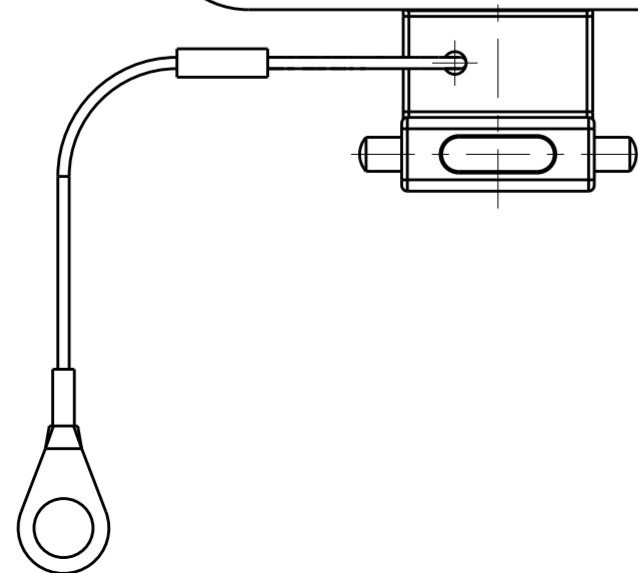

THIS DRAWING IS UNPUBLISHED. RELEASED FOR PUBLICATION 20
 © COPYRIGHT 20 BY - ALL RIGHTS RESERVED.

REVISIONS				
P	LTR	DESCRIPTION	DATE	APVD
	A	INITIAL	27NOV2016	CH CW

NOTES:
 1. TECHNICAL CHARACTERISTICS:
 COVER MATERIAL: DIE CAST ZINC ALLOY
 COVER SURFACE: POWDER COATED, GRAY

注释:
 1. 技术参数:
 壳体材料: 锌合金
 表面处理: 灰色粉末喷涂

T1010062101-000	H6B-KDBM	H6B HOUSING METAL PROTECTION COVER, 2 EAR, WITHOUT SEALING, NYLON ROPE, GRAY H6B下壳金属保护盖, 2耳, 不带密封, 尼龙绳, 灰色
PART NUMBER 料号	PART DESCRIPTION 描述	

THIS DRAWING IS A CONTROLLED DOCUMENT.		DWN 27NOV2016 CHARLIE HU	 TE Connectivity														
DIMENSIONS: mm		CHK 27NOV2016 KYLE ZENG			NAME H6B-KDBM												
TOLERANCES UNLESS OTHERWISE SPECIFIED:		APVD 27NOV2016 CHRIS WANG			SIZE A2												
<table border="1"> <tr><td>0 PLC</td><td>±</td></tr> <tr><td>1 PLC</td><td>±</td></tr> <tr><td>2 PLC</td><td>±</td></tr> <tr><td>3 PLC</td><td>±</td></tr> <tr><td>4 PLC</td><td>±</td></tr> <tr><td>ANGLES</td><td>±</td></tr> <tr><td>FINISH</td><td>-</td></tr> </table>		0 PLC			±	1 PLC	±	2 PLC	±	3 PLC	±	4 PLC	±	ANGLES	±	FINISH	-
0 PLC	±																
1 PLC	±																
2 PLC	±																
3 PLC	±																
4 PLC	±																
ANGLES	±																
FINISH	-																
MATERIAL	-	APPLICATION SPEC -	DRAWING NO G-T1010062101000	RESTRICTED TO -													
-		WEIGHT -	SCALE 3:2	SHEET 1													
-		CUSTOMER DRAWING	OF 1	REV A													