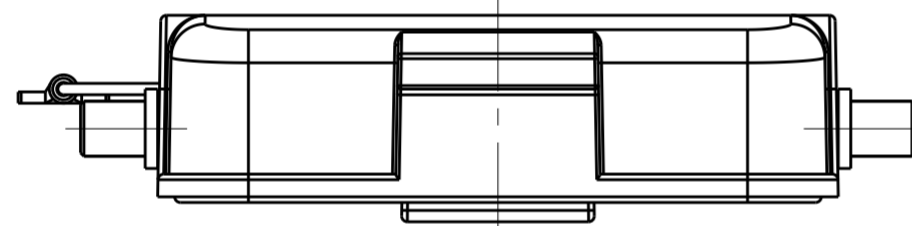

THIS DRAWING IS UNPUBLISHED. RELEASED FOR PUBLICATION 20
 © COPYRIGHT 20 BY - ALL RIGHTS RESERVED.

REVISIONS				
P	LTR	DESCRIPTION	DATE	APVD
	A	INITIAL	27NOV2016	CH CW

NOTES:
 1. TECHNICAL CHARACTERISTICS:
 COVER MATERIAL: DIE CAST ZINC ALLOY
 COVER SURFACE: POWDER COATED, GRAY

注释:
 1. 技术参数:
 壳体材料: 锌合金
 表面处理: 灰色粉末喷涂

T1010062101-000	H6B-KDBM	H6B HOUSING METAL PROTECTION COVER, 2 EAR, WITHOUT SEALING, NYLON ROPE, GRAY H6B下壳金属保护盖, 2耳, 不带密封, 尼龙绳, 灰色
PART NUMBER 料号	PART DESCRIPTION 描述	

THIS DRAWING IS A CONTROLLED DOCUMENT.		DWN 27NOV2016 CHARLIE HU	 TE Connectivity														
DIMENSIONS: mm		CHK 27NOV2016 KYLE ZENG			NAME H6B-KDBM												
TOLERANCES UNLESS OTHERWISE SPECIFIED:		APVD 27NOV2016 CHRIS WANG			SIZE A2												
<table border="1"> <tr><td>0 PLC</td><td>±</td></tr> <tr><td>1 PLC</td><td>±</td></tr> <tr><td>2 PLC</td><td>±</td></tr> <tr><td>3 PLC</td><td>±</td></tr> <tr><td>4 PLC</td><td>±</td></tr> <tr><td>ANGLES</td><td>±</td></tr> <tr><td>FINISH</td><td>-</td></tr> </table>		0 PLC			±	1 PLC	±	2 PLC	±	3 PLC	±	4 PLC	±	ANGLES	±	FINISH	-
0 PLC	±																
1 PLC	±																
2 PLC	±																
3 PLC	±																
4 PLC	±																
ANGLES	±																
FINISH	-																
MATERIAL	-	APPLICATION SPEC -	DRAWING NO G-T1010062101000	RESTRICTED TO -													
-		WEIGHT -	SCALE 3:2	SHEET 1													
-		CUSTOMER DRAWING	OF 1	REV A													