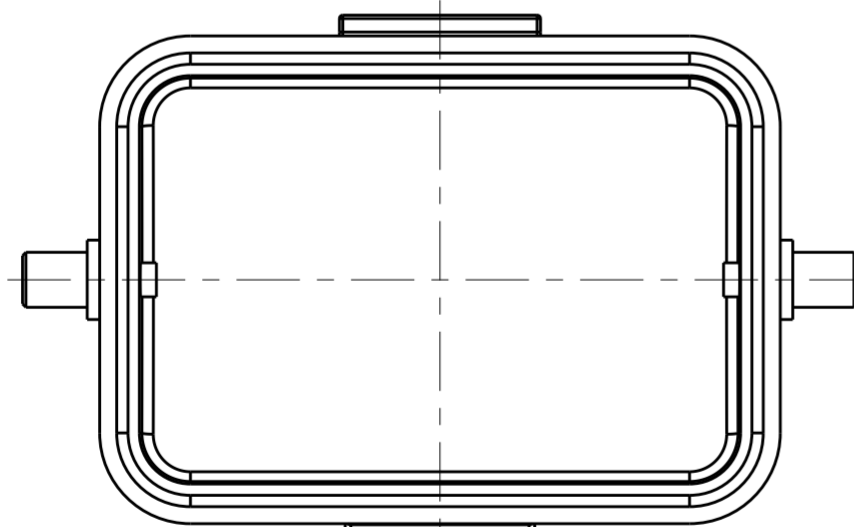

THIS DRAWING IS UNPUBLISHED. RELEASED FOR PUBLICATION 20
 © COPYRIGHT 20 BY - ALL RIGHTS RESERVED.

REVISIONS				
P	LTR	DESCRIPTION	DATE	APVD
	A	INITIAL	27NOV2016	CH CW

NOTES:
 1. TECHNICAL CHARACTERISTICS:
 COVER MATERIAL: DIE CAST ZINC ALLOY
 COVER SURFACE: POWDER COATED, GRAY

注释:
 1. 技术参数:
 壳体材料: 锌合金
 表面处理: 灰色粉末喷涂

T1010062101-000	H6B-KDBM	H6B HOUSING METAL PROTECTION COVER, 2 EAR, WITHOUT SEALING, NYLON ROPE, GRAY H6B下壳金属保护盖, 2耳, 不带密封, 尼龙绳, 灰色
PART NUMBER 料号	PART DESCRIPTION 描述	

THIS DRAWING IS A CONTROLLED DOCUMENT.		DWN 27NOV2016 CHARLIE HU	 TE Connectivity														
DIMENSIONS: mm		CHK 27NOV2016 KYLE ZENG			NAME H6B-KDBM												
TOLERANCES UNLESS OTHERWISE SPECIFIED:		APVD 27NOV2016 CHRIS WANG			SIZE A2												
<table border="1"> <tr><td>0 PLC</td><td>±</td></tr> <tr><td>1 PLC</td><td>±</td></tr> <tr><td>2 PLC</td><td>±</td></tr> <tr><td>3 PLC</td><td>±</td></tr> <tr><td>4 PLC</td><td>±</td></tr> <tr><td>ANGLES</td><td>±</td></tr> <tr><td>FINISH</td><td>-</td></tr> </table>		0 PLC			±	1 PLC	±	2 PLC	±	3 PLC	±	4 PLC	±	ANGLES	±	FINISH	-
0 PLC	±																
1 PLC	±																
2 PLC	±																
3 PLC	±																
4 PLC	±																
ANGLES	±																
FINISH	-																
MATERIAL	-	APPLICATION SPEC -	DRAWING NO G-T1010062101000	RESTRICTED TO -													
-		WEIGHT -	SCALE 3:2	SHEET 1													
-		CUSTOMER DRAWING	OF 1	REV A													