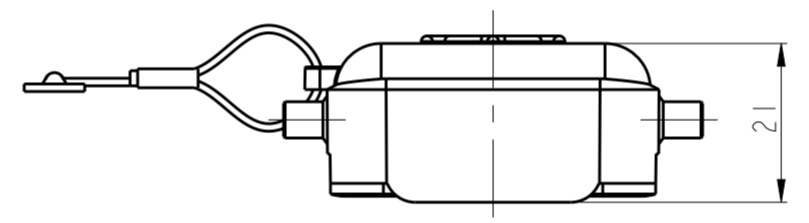

TRANSPARENT NYLON ROPE:
 TOTAL LENGTH 250mm,
 DIA. Ø1.0mm
 透明尼龙绳: 总长250mm, 直径Ø1.0mm

20.2 DIM. WITH SEALING, NO DIM. WITHOUT SEALING
 带密封看尺寸, 不带密封无此尺寸

TYPE 2: THIS TYPE IS SAME AS TYPE 1, ONLY ADD SEALING.
 类型2: 此类型同类型1, 只是增加了密封。

NOTES:
 1. TECHNICAL CHARACTERISTICS:
 COVER MATERIAL: PC, GREY

注释:
 1. 技术参数:
 保护盖材质: PC, 灰色

TYPE 1
 类型1

T1010242200-000	H24B-KDBP-R	H24B HOUSING PLASTIC PROTECTION COVER, 4 EAR, SEALING, NYLON ROPE, GREY H24B下壳塑料保护盖, 4耳, 带密封, 尼龙绳, 灰色	TYPE 2 类型2
T1010242100-000	H24B-KDBP	H24B HOUSING PLASTIC PROTECTION COVER, 4 EAR, WITHOUT SEALING, NYLON ROPE, GREY H24B下壳塑料保护盖, 4耳, 不带密封, 尼龙绳, 灰色	TYPE 1 类型1
PART NUMBER 料号	PART DESCRIPTION 描述		TYPE 类型

DIMENSIONS:	TOLERANCES UNLESS OTHERWISE SPECIFIED:
mm	0 PLC ±
	1 PLC ±
	2 PLC ±
	3 PLC ±
	4 PLC ±
	ANGLES ±
	FINISH -

X-ON Electronics

Largest Supplier of Electrical and Electronic Components

Click to view similar products for [Heavy Duty Power Connectors](#) category: