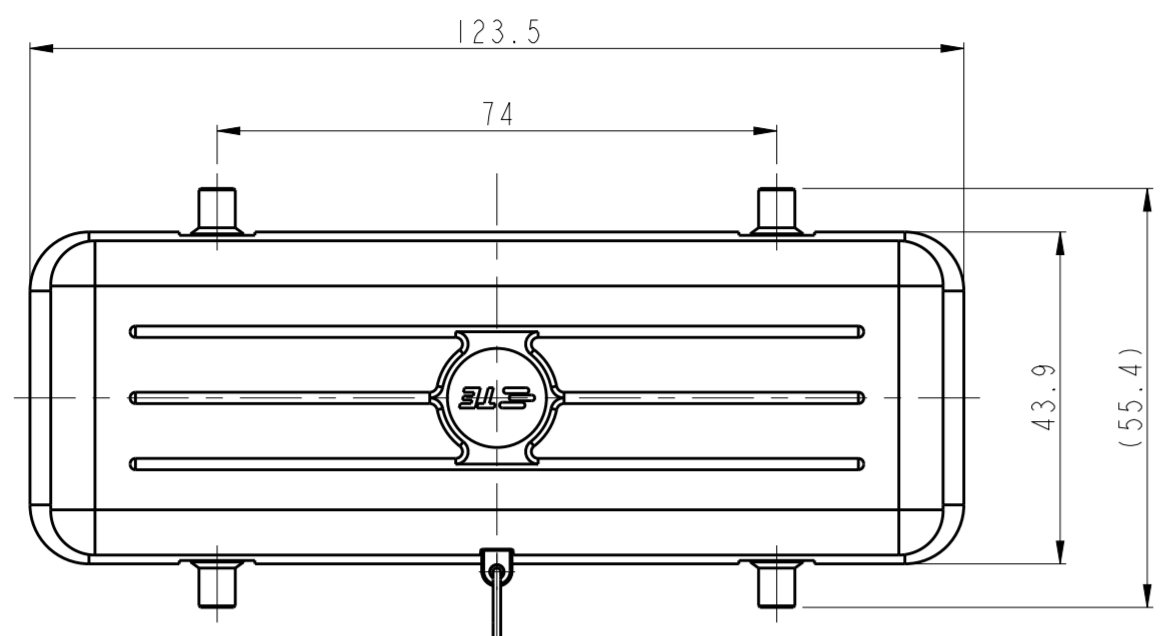

TRANSPARENT NYLON ROPE:
 TOTAL LENGTH 250mm,
 DIA. Ø1.0mm
 透明尼龙绳: 总长250mm, 直径Ø1.0mm

20.2 DIM. WITH SEALING, NO DIM. WITHOUT SEALING
 带密封看尺寸, 不带密封无此尺寸

TYPE 2: THIS TYPE IS SAME AS TYPE 1, ONLY ADD SEALING.
 类型2: 此类型同类型1, 只是增加了密封。

NOTES:
 1. TECHNICAL CHARACTERISTICS:
 COVER MATERIAL: PC, GREY

注释:
 1. 技术参数:
 保护盖材质: PC, 灰色

TYPE 1
 类型1

T1010242200-000	H24B-KDBP-R	H24B HOUSING PLASTIC PROTECTION COVER, 4 EAR, SEALING, NYLON ROPE, GREY H24B下壳塑料保护盖, 4耳, 带密封, 尼龙绳, 灰色	TYPE 2 类型2
T1010242100-000	H24B-KDBP	H24B HOUSING PLASTIC PROTECTION COVER, 4 EAR, WITHOUT SEALING, NYLON ROPE, GREY H24B下壳塑料保护盖, 4耳, 不带密封, 尼龙绳, 灰色	TYPE 1 类型1
PART NUMBER 料号	PART DESCRIPTION 描述		TYPE 类型

DIMENSIONS:	TOLERANCES UNLESS OTHERWISE SPECIFIED:
mm	0 PLC ±
	1 PLC ±
	2 PLC ±
	3 PLC ±
	4 PLC ±
	ANGLES ±
	FINISH -

X-ON Electronics

Largest Supplier of Electrical and Electronic Components

Click to view similar products for [Heavy Duty Power Connectors](#) category: