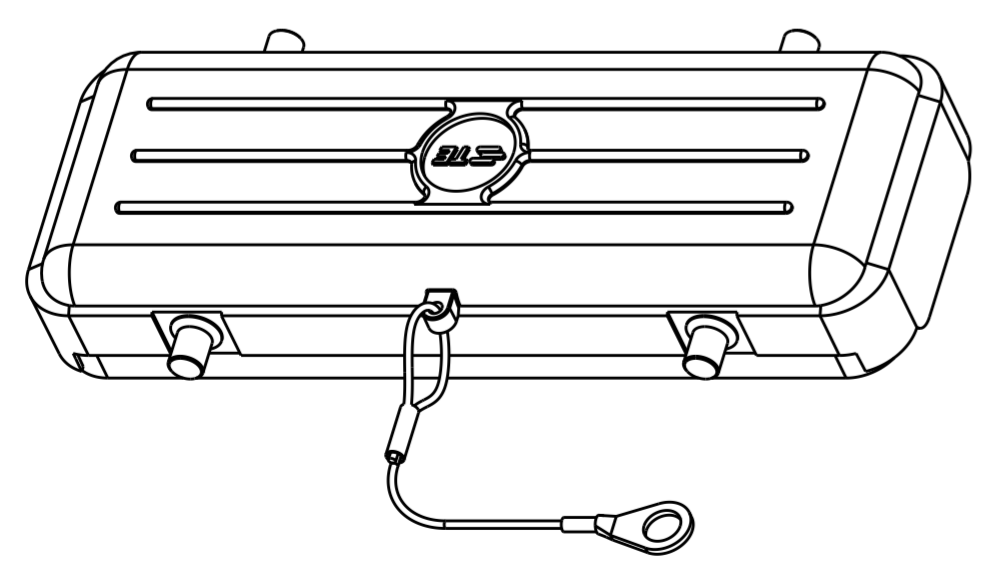

TRANSPARENT NYLON ROPE:
 TOTAL LENGTH 250mm,
 DIA. Ø1.0mm
 透明尼龙绳: 总长250mm, 直径Ø1.0mm

20.2 DIM. WITH SEALING, NO DIM. WITHOUT SEALING
 带密封看尺寸, 不带密封无此尺寸

TYPE 2: THIS TYPE IS SAME AS TYPE 1, ONLY ADD SEALING.
 类型2: 此类型同类型1, 只是增加了密封。

NOTES:
 1. TECHNICAL CHARACTERISTICS:
 COVER MATERIAL: PC, GREY

注释:
 1. 技术参数:
 保护盖材质: PC, 灰色

TYPE 1
 类型1

T1010242200-000	H24B-KDBP-R	H24B HOUSING PLASTIC PROTECTION COVER, 4 EAR, SEALING, NYLON ROPE, GREY H24B下壳塑料保护盖, 4耳, 带密封, 尼龙绳, 灰色	TYPE 2 类型2
T1010242100-000	H24B-KDBP	H24B HOUSING PLASTIC PROTECTION COVER, 4 EAR, WITHOUT SEALING, NYLON ROPE, GREY H24B下壳塑料保护盖, 4耳, 不带密封, 尼龙绳, 灰色	TYPE 1 类型1
PART NUMBER 料号	PART DESCRIPTION 描述		TYPE 类型