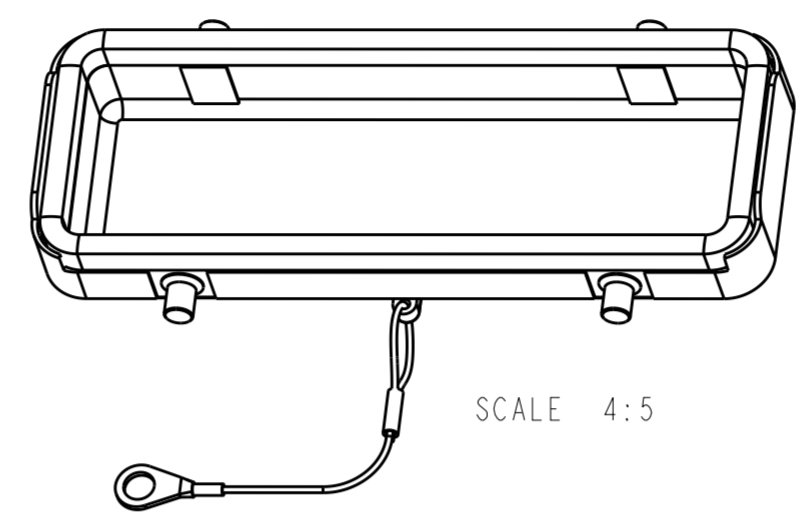

TRANSPARENT NYLON ROPE:
 TOTAL LENGTH 250mm,
 DIA. Ø1.0mm
 透明尼龙绳: 总长250mm, 直径Ø1.0mm

20.2 DIM. WITH SEALING, NO DIM. WITHOUT SEALING
 带密封看尺寸, 不带密封无此尺寸

TYPE 2: THIS TYPE IS SAME AS TYPE 1, ONLY ADD SEALING.
 类型2: 此类型同类型1, 只是增加了密封。

NOTES:
 1. TECHNICAL CHARACTERISTICS:
 COVER MATERIAL: PC, GREY

注释:
 1. 技术参数:
 保护盖材质: PC, 灰色

TYPE 1
 类型1

T1010242200-000	H24B-KDBP-R	H24B HOUSING PLASTIC PROTECTION COVER, 4 EAR, SEALING, NYLON ROPE, GREY H24B下壳塑料保护盖, 4耳, 带密封, 尼龙绳, 灰色	TYPE 2 类型2
T1010242100-000	H24B-KDBP	H24B HOUSING PLASTIC PROTECTION COVER, 4 EAR, WITHOUT SEALING, NYLON ROPE, GREY H24B下壳塑料保护盖, 4耳, 不带密封, 尼龙绳, 灰色	TYPE 1 类型1
PART NUMBER 料号	PART DESCRIPTION 描述		TYPE 类型