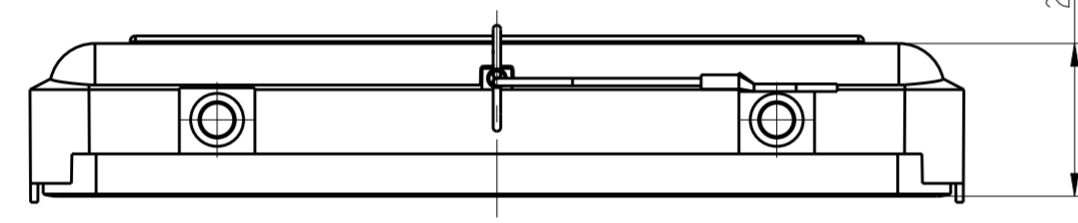

TRANSPARENT NYLON ROPE:
 TOTAL LENGTH 250mm,
 DIA. Ø1.0mm
 透明尼龙绳: 总长250mm, 直径Ø1.0mm

20.2 DIM. WITH SEALING, NO DIM. WITHOUT SEALING
 带密封看尺寸, 不带密封无此尺寸

TYPE 2: THIS TYPE IS SAME AS TYPE 1, ONLY ADD SEALING.
 类型2: 此类型同类型1, 只是增加了密封。

NOTES:
 1. TECHNICAL CHARACTERISTICS:
 COVER MATERIAL: PC, GREY

注释:
 1. 技术参数:
 保护盖材质: PC, 灰色

TYPE 1
 类型1

T1010242200-000	H24B-KDBP-R	H24B HOUSING PLASTIC PROTECTION COVER, 4 EAR, SEALING, NYLON ROPE, GREY H24B下壳塑料保护盖, 4耳, 带密封, 尼龙绳, 灰色	TYPE 2 类型2
T1010242100-000	H24B-KDBP	H24B HOUSING PLASTIC PROTECTION COVER, 4 EAR, WITHOUT SEALING, NYLON ROPE, GREY H24B下壳塑料保护盖, 4耳, 不带密封, 尼龙绳, 灰色	TYPE 1 类型1
PART NUMBER 料号	PART DESCRIPTION 描述		TYPE 类型

DIMENSIONS:	TOLERANCES UNLESS OTHERWISE SPECIFIED:
mm	0 PLC ±
	1 PLC ±
	2 PLC ±
	3 PLC ±
	4 PLC ±
	ANGLES ±
	FINISH -

X-ON Electronics

Largest Supplier of Electrical and Electronic Components

Click to view similar products for [Heavy Duty Power Connectors](#) category: