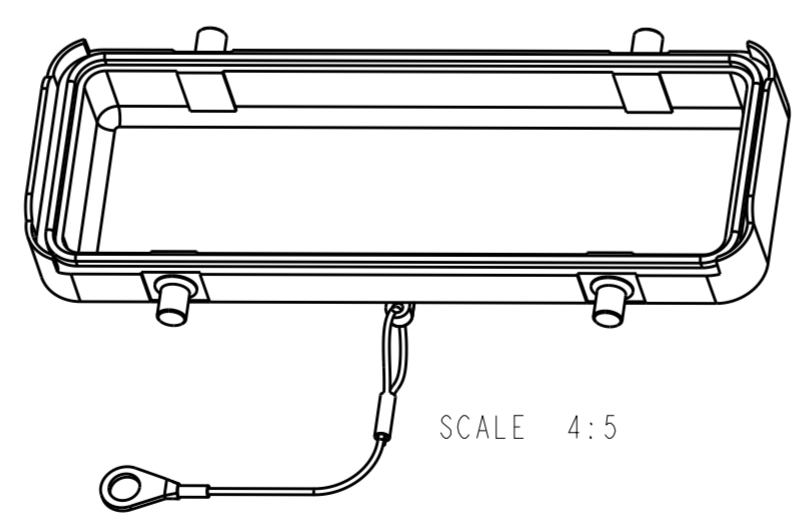

TRANSPARENT NYLON ROPE:
 TOTAL LENGTH 250mm,
 DIA. Ø1.0mm
 透明尼龙绳: 总长250mm, 直径Ø1.0mm

20.2 DIM. WITH SEALING, NO DIM. WITHOUT SEALING
 带密封看尺寸, 不带密封无此尺寸

TYPE 2: THIS TYPE IS SAME AS TYPE 1, ONLY ADD SEALING.
 类型2: 此类型同类型1, 只是增加了密封。

NOTES:
 1. TECHNICAL CHARACTERISTICS:
 COVER MATERIAL: PC, GREY

注释:
 1. 技术参数:
 保护盖材质: PC, 灰色

TYPE 1
 类型1

T1010242200-000	H24B-KDBP-R	H24B HOUSING PLASTIC PROTECTION COVER, 4 EAR, SEALING, NYLON ROPE, GREY H24B下壳塑料保护盖, 4耳, 带密封, 尼龙绳, 灰色	TYPE 2 类型2
T1010242100-000	H24B-KDBP	H24B HOUSING PLASTIC PROTECTION COVER, 4 EAR, WITHOUT SEALING, NYLON ROPE, GREY H24B下壳塑料保护盖, 4耳, 不带密封, 尼龙绳, 灰色	TYPE 1 类型1
PART NUMBER 料号	PART DESCRIPTION 描述		TYPE 类型