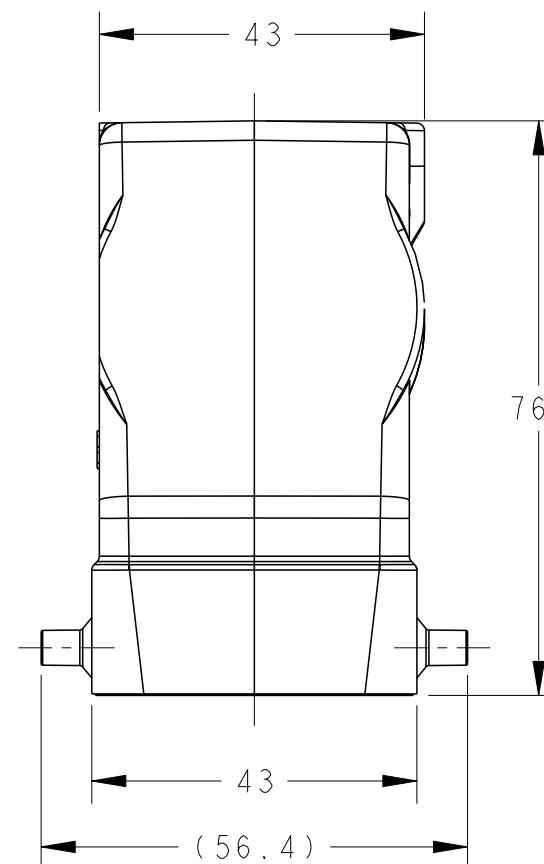

NOTES:

- 1. TECHNICAL CHARACTERISTICS:  
HOOD MATERIAL: DIE CAST ALUMINIUM ALLOY  
SURFACE: POWDER COATED, GREY  
DEGREE OF PROTECTION: IP65 (MATED)

注释:

- 1. 技术参数:  
上壳材料: 铝合金  
表面处理: 粉末涂层, 灰色  
防护等级: IP65(配合)

SCALE 1:2

T1230160921-000	H16B-TFH-2PG21	HIGH CONSTRUCTION
PART NUMBER	DESCRIPTION	TYPE

THIS DRAWING IS A CONTROLLED DOCUMENT.		DWN 25MAY2015 David Wang	 TE Connectivity NAME H16B-TFH-2PG21					
DIMENSIONS: mm		CHK 25MAY2015 Chris Wang						
TOLERANCES UNLESS OTHERWISE SPECIFIED:		APVD 25MAY2015 Xiang Xu						
0 PLC ±- 1 PLC ±- 2 PLC ±- 3 PLC ±- 4 PLC ±- ANGLES ±-		PRODUCT SPEC 108-137013						
MATERIAL -		FINISH -	APPLICATION SPEC 114-137013	SIZE A3	CAGE CODE 00779	DRAWING NO C-T1230160921000	RESTRICTED TO -	
-		-	WEIGHT -	Customer Drawing		SCALE 1:1	SHEET 1 OF 1	REV B1