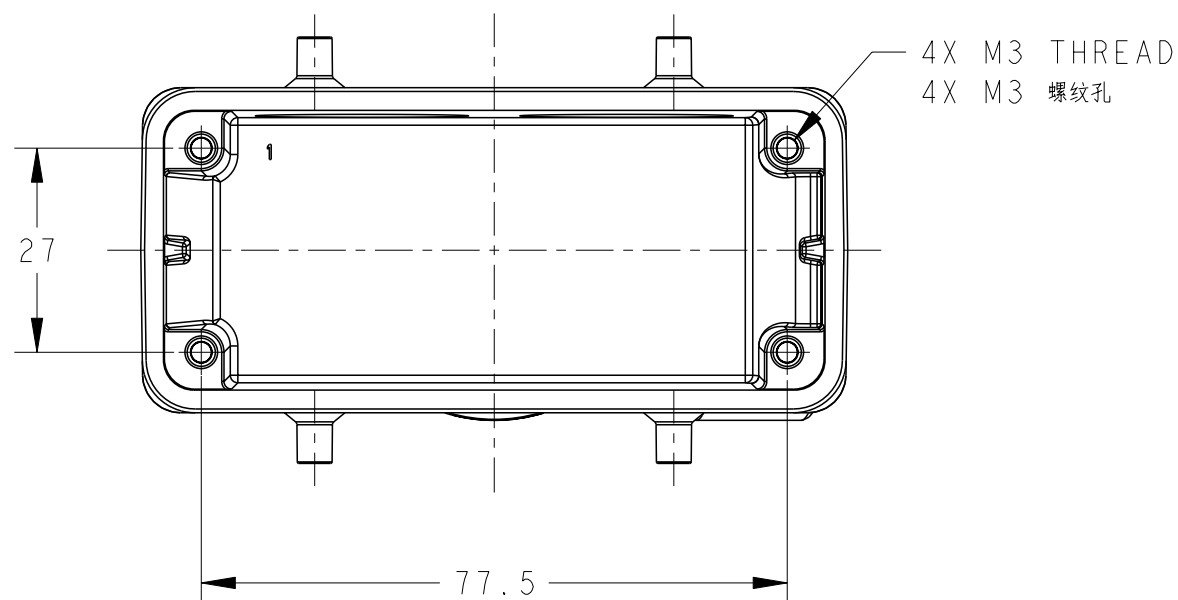

NOTES:

- 1. TECHNICAL CHARACTERISTICS:  
HOOD MATERIAL: DIE CAST ALUMINIUM ALLOY  
SURFACE: POWDER COATED, GREY  
DEGREE OF PROTECTION: IP65 (MATED)

注释:

- 1. 技术参数:  
上壳材料: 铝合金  
表面处理: 粉末涂层, 灰色  
防护等级: IP65(配合)

SCALE 1:2

T1230160921-000	H16B-TFH-2PG21	HIGH CONSTRUCTION
PART NUMBER	DESCRIPTION	TYPE

THIS DRAWING IS A CONTROLLED DOCUMENT.		DWN 25MAY2015 David Wang	 TE Connectivity NAME H16B-TFH-2PG21					
DIMENSIONS: mm		CHK 25MAY2015 Chris Wang						
TOLERANCES UNLESS OTHERWISE SPECIFIED:		APVD 25MAY2015 Xiang Xu						
0 PLC ±- 1 PLC ±- 2 PLC ±- 3 PLC ±- 4 PLC ±- ANGLES ±-		PRODUCT SPEC 108-137013						
MATERIAL -		FINISH -	APPLICATION SPEC 114-137013	SIZE A3	CAGE CODE 00779	DRAWING NO C-T1230160921000	RESTRICTED TO -	
-		-	WEIGHT -	Customer Drawing		SCALE 1:1	SHEET 1 OF 1	REV B1