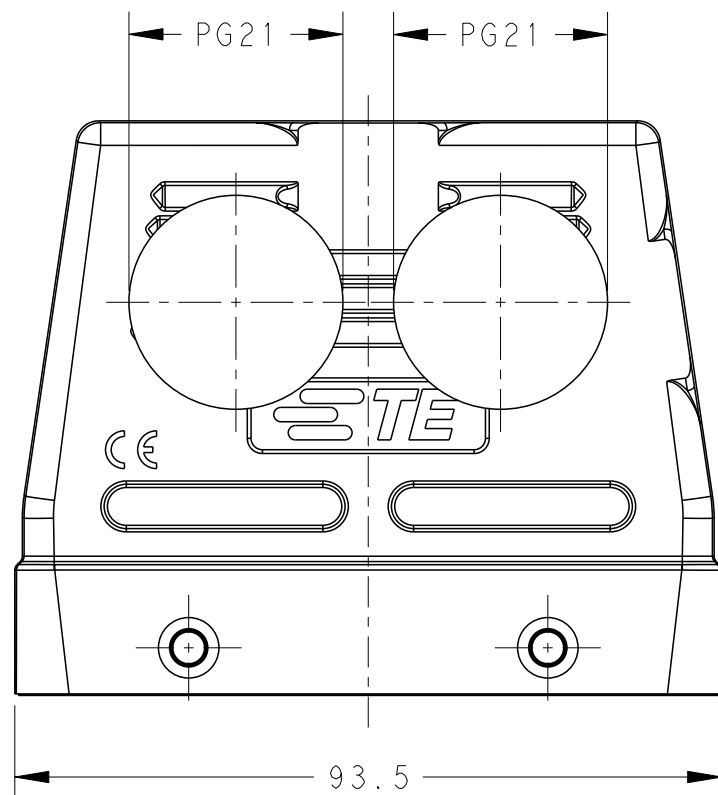

NOTES:

- 1. TECHNICAL CHARACTERISTICS:  
HOOD MATERIAL: DIE CAST ALUMINIUM ALLOY  
SURFACE: POWDER COATED, GREY  
DEGREE OF PROTECTION: IP65 (MATED)

注释:

- 1. 技术参数:  
上壳材料: 铝合金  
表面处理: 粉末涂层, 灰色  
防护等级: IP65(配合)

SCALE 1:2

T1230160921-000	H16B-TFH-2PG21	HIGH CONSTRUCTION
PART NUMBER	DESCRIPTION	TYPE

THIS DRAWING IS A CONTROLLED DOCUMENT.		DWN 25MAY2015 David Wang	 TE Connectivity NAME H16B-TFH-2PG21					
DIMENSIONS: mm		CHK 25MAY2015 Chris Wang						
TOLERANCES UNLESS OTHERWISE SPECIFIED:		APVD 25MAY2015 Xiang Xu						
0 PLC ±- 1 PLC ±- 2 PLC ±- 3 PLC ±- 4 PLC ±- ANGLES ±-		PRODUCT SPEC 108-137013						
MATERIAL -		FINISH -	APPLICATION SPEC 114-137013	SIZE A3	CAGE CODE 00779	DRAWING NO C-T1230160921000	RESTRICTED TO -	
-		-	WEIGHT -	Customer Drawing		SCALE 1:1	SHEET 1 OF 1	REV B1