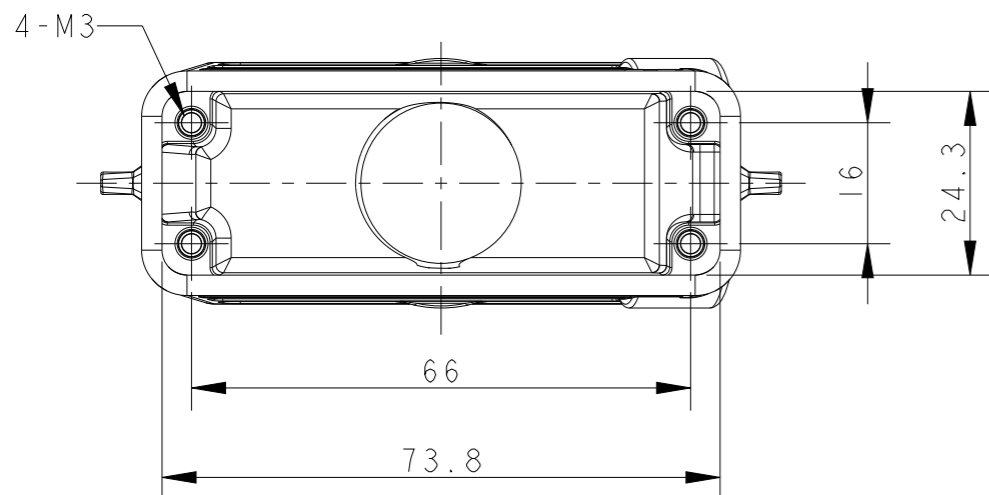

PG/M

NOTES:

- 1. TECHNICAL CHARACTERISTICS:
 BODY MATERIAL: DIE CAST ALUMINIUM ALLOY
 SURFACE TREATMENT: POWDER-COATED, GRAY
 DEGREE OF PROTECTION: IP65 (MATED)

注释:

- 1. 技术参数:
 主体材料: 铝合金
 表面处理: 粉末喷涂, 灰色
 防护等级: IP65(配合)

DIMENSIONS:
mm

TOLERANCES UNLESS OTHERWISE SPECIFIED:

- 0 PLC ±-
- 1 PLC ±-
- 2 PLC ±-
- 3 PLC ±-
- 4 PLC ±-
- ANGLES ±-
- FINISH -

MATERIAL

-

-

-

DWN 07MAY2015