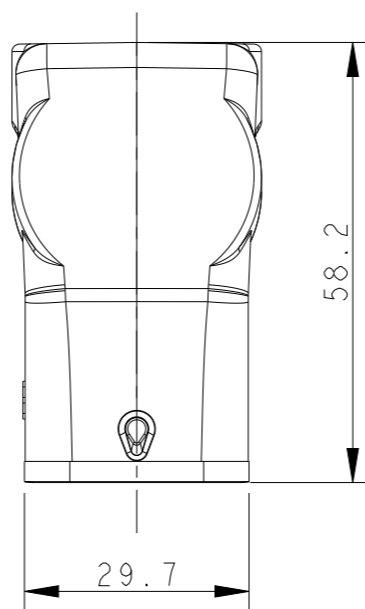

PG/M

NOTES:

- 1. TECHNICAL CHARACTERISTICS:
 BODY MATERIAL: DIE CAST ALUMINIUM ALLOY
 SURFACE TREATMENT: POWDER-COATED, GRAY
 DEGREE OF PROTECTION: IP65 (MATED)

注释:

- 1. 技术参数:
 主体材料: 铝合金
 表面处理: 粉末喷涂, 灰色
 防护等级: IP65(配合)

T1329160116-000	H16A-TG-PG16	PG16
T1329160120-000	H16A-TG-M20	M20
T1329160121-000	H16A-TG-PG21	PG21
T1329160125-000	H16A-TG-M25	M25
ASSEMBLY PART NUMBER	ASSEMBLY PART DESCRIPTION	PG/M

THIS DRAWING IS A CONTROLLED DOCUMENT.

DIMENSIONS:
mm

TOLERANCES UNLESS OTHERWISE SPECIFIED:

- 0 PLC ±-
- 1 PLC ±-
- 2 PLC ±-
- 3 PLC ±-
- 4 PLC ±-
- ANGLES ±-
- FINISH -

MATERIAL

-

-

-

DWN 07MAY2015

114-137010

WEIGHT

-

CUSTOMER DRAWING

NAME

H16A-TG-PG/M

SIZE

A3