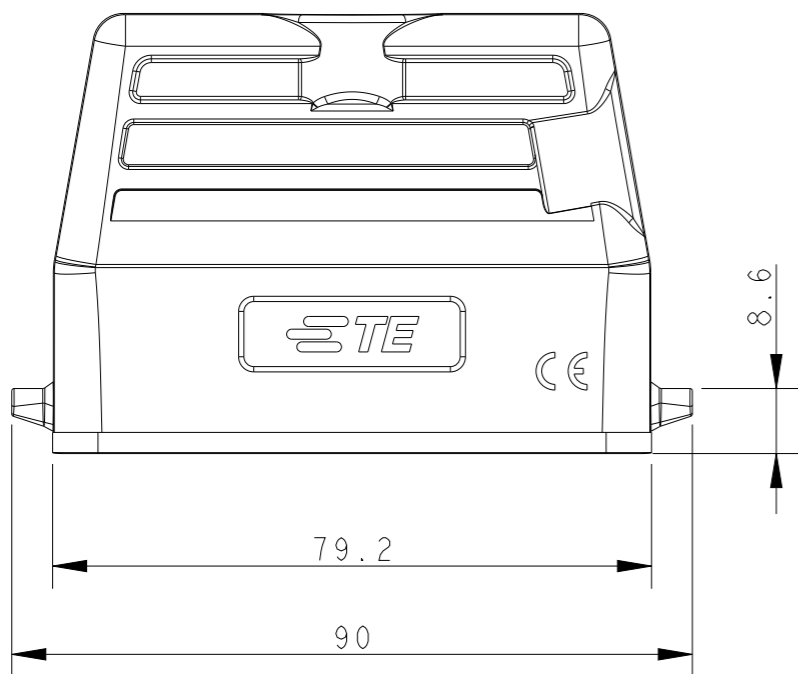

PG/M

NOTES:

- 1. TECHNICAL CHARACTERISTICS:
 BODY MATERIAL: DIE CAST ALUMINIUM ALLOY
 SURFACE TREATMENT: POWDER-COATED, GRAY
 DEGREE OF PROTECTION: IP65 (MATED)

注释:

- 1. 技术参数:
 主体材料: 铝合金
 表面处理: 粉末喷涂, 灰色
 防护等级: IP65(配合)

DIMENSIONS:
mm

TOLERANCES UNLESS OTHERWISE SPECIFIED:

- 0 PLC ±-
- 1 PLC ±-
- 2 PLC ±-
- 3 PLC ±-
- 4 PLC ±-
- ANGLES ±-
- FINISH -

MATERIAL

-

-

-

DWN 07MAY2015