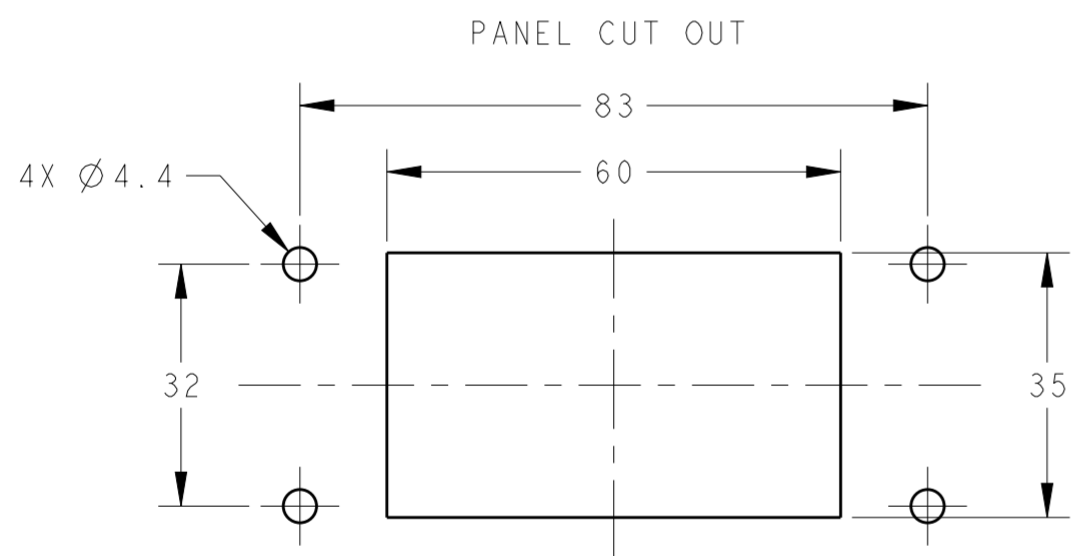

T1430100000-000	H10B-AD-BO	H10B HOUSING, BULKHEAD MOUNTED, 4 EAR, PLASTIC PROTECTION COVER, POWDER COATED, GREY H10B下壳, 开孔安装, 4耳, 带塑料保护盖, 灰色粉末喷涂
PART NUMBER 料号	PART DESCRIPTION 描述	

THIS DRAWING IS A CONTROLLED DOCUMENT.		DWN 05JUN2015 David Wang	<b>STE</b> TE Connectivity	
DIMENSIONS: mm		CHK 05JUN2015 Chris Wang		
TOLERANCES UNLESS OTHERWISE SPECIFIED:		APVD 05JUN2015 Xiang Xu	NAME H10B-AD-BO	
0 PLC ±		PRODUCT SPEC 108-137013	SIZE CAGE CODE DRAWING NO	
1 PLC ±		APPLICATION SPEC 114-137013	RESTRICTED TO	
2 PLC ±		WEIGHT	A200779 C-T1430100000000	
3 PLC ±		Customer Drawing	SCALE 1:1 SHEET 1 OF 1 REV B	
4 PLC ±				
ANGLES ±				
FINISH				