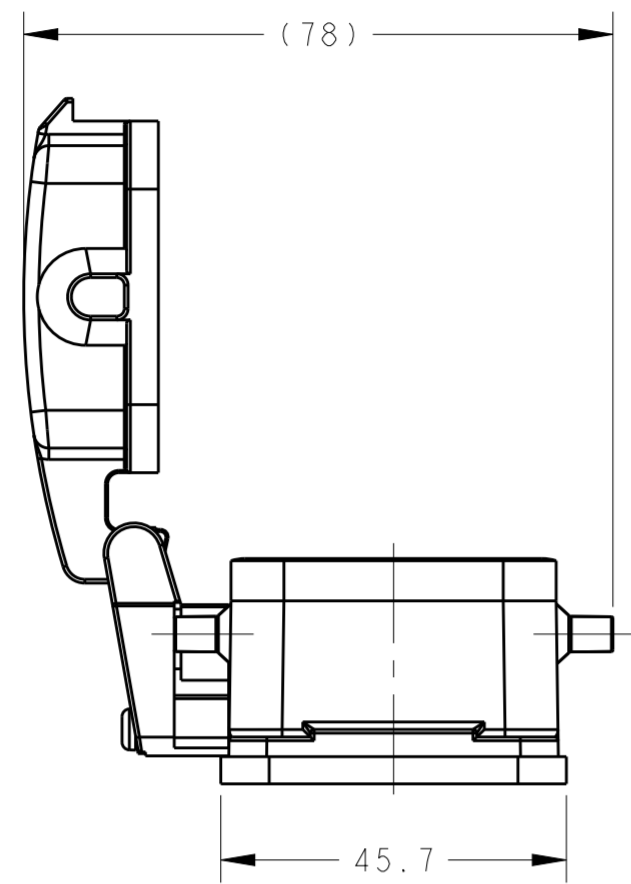

NOTES:  
 1. TECHNICAL CHARACTERISTICS:  
 HOUSING MATERIAL: DIE CAST ALUMINIUM ALLOY  
 SURFACE: POWDER COATED, GREY  
 DEGREE OF PROTECTION: IP65 (MATED)

注释:  
 1. 技术参数:  
 下壳材料: 铝合金  
 表面处理: 粉末涂层, 灰色  
 防护等级: IP65(配合)

T1430100000-000	H10B-AD-BO	H10B HOUSING, BULKHEAD MOUNTED, 4 EAR, PLASTIC PROTECTION COVER, POWDER COATED, GREY H10B下壳, 开孔安装, 4耳, 带塑料保护盖, 灰色粉末喷涂
PART NUMBER 料号	PART DESCRIPTION 描述	

THIS DRAWING IS A CONTROLLED DOCUMENT.		DWN 05JUN2015 David Wang	<b>STE</b> TE Connectivity	
DIMENSIONS: mm		CHK 05JUN2015 Chris Wang		
TOLERANCES UNLESS OTHERWISE SPECIFIED:		APVD 05JUN2015 Xiang Xu	NAME H10B-AD-BO	
0 PLC ±		PRODUCT SPEC 108-137013	SIZE CAGE CODE DRAWING NO	
1 PLC ±		APPLICATION SPEC 114-137013	RESTRICTED TO	
2 PLC ±		WEIGHT	A200779 C-T1430100000000	
3 PLC ±		Customer Drawing	SCALE 1:1 SHEET 1 OF 1 REV B	
4 PLC ±				
ANGLES ±				
FINISH				