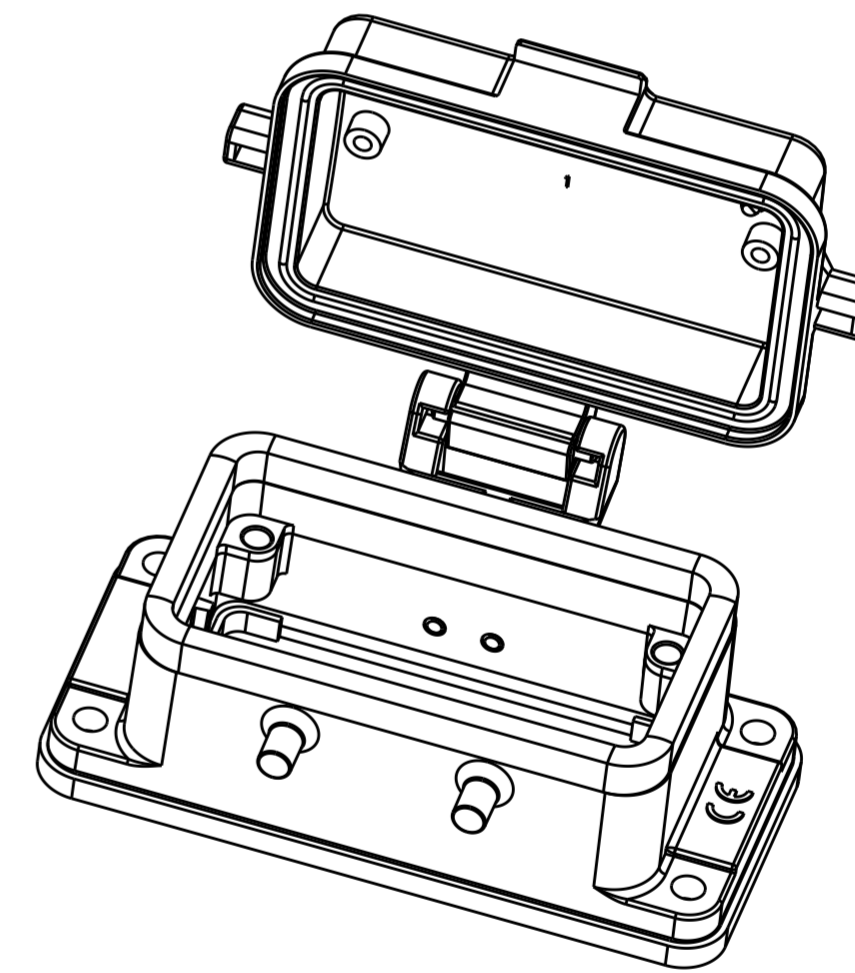

NOTES:  
 1. TECHNICAL CHARACTERISTICS:  
 HOUSING MATERIAL: DIE CAST ALUMINIUM ALLOY  
 SURFACE: POWDER COATED, GREY  
 DEGREE OF PROTECTION: IP65 (MATED)

注释:  
 1. 技术参数:  
 下壳材料: 铝合金  
 表面处理: 粉末涂层, 灰色  
 防护等级: IP65(配合)

T1430100000-000	H10B-AD-BO	H10B HOUSING, BULKHEAD MOUNTED, 4 EAR, PLASTIC PROTECTION COVER, POWDER COATED, GREY H10B下壳, 开孔安装, 4耳, 带塑料保护盖, 灰色粉末喷涂
PART NUMBER 料号	PART DESCRIPTION 描述	

THIS DRAWING IS A CONTROLLED DOCUMENT.		DWN 05JUN2015 David Wang	<b>STE</b> TE Connectivity	
DIMENSIONS: mm		CHK 05JUN2015 Chris Wang		
TOLERANCES UNLESS OTHERWISE SPECIFIED:		APVD 05JUN2015 Xiang Xu	NAME H10B-AD-BO	
0 PLC ±		PRODUCT SPEC 108-137013	SIZE CAGE CODE DRAWING NO	
1 PLC ±		APPLICATION SPEC 114-137013	RESTRICTED TO	
2 PLC ±		WEIGHT	A200779 C-T1430100000000	
3 PLC ±		Customer Drawing	SCALE 1:1 SHEET 1 OF 1 REV B	
4 PLC ±				
ANGLES ±				
FINISH				