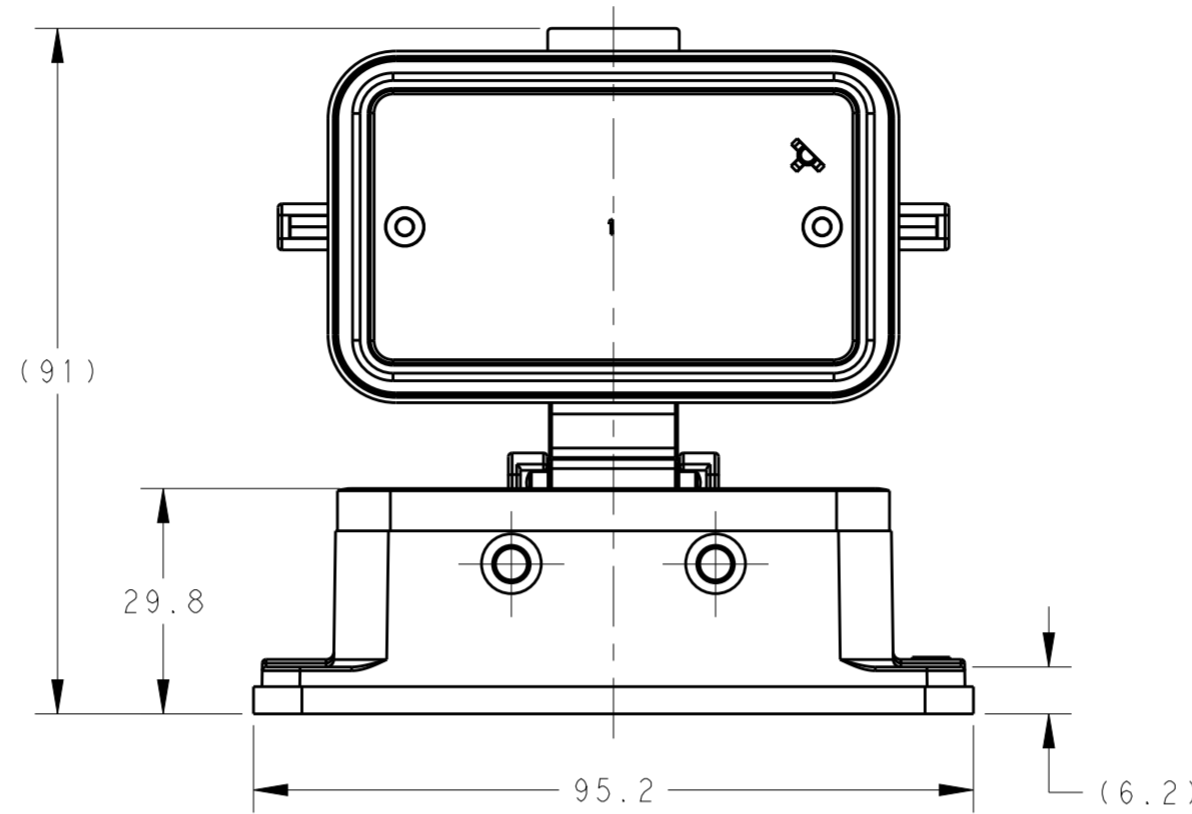

NOTES:  
 1. TECHNICAL CHARACTERISTICS:  
 HOUSING MATERIAL: DIE CAST ALUMINIUM ALLOY  
 SURFACE: POWDER COATED, GREY  
 DEGREE OF PROTECTION: IP65 (MATED)

注释:  
 1. 技术参数:  
 下壳材料: 铝合金  
 表面处理: 粉末涂层, 灰色  
 防护等级: IP65(配合)

T1430100000-000	H10B-AD-BO	H10B HOUSING, BULKHEAD MOUNTED, 4 EAR, PLASTIC PROTECTION COVER, POWDER COATED, GREY H10B下壳, 开孔安装, 4耳, 带塑料保护盖, 灰色粉末喷涂
PART NUMBER 料号	PART DESCRIPTION 描述	

THIS DRAWING IS A CONTROLLED DOCUMENT.		DWN 05JUN2015 David Wang	<b>STE</b> TE Connectivity	
DIMENSIONS: mm		CHK 05JUN2015 Chris Wang		
TOLERANCES UNLESS OTHERWISE SPECIFIED:		APVD 05JUN2015 Xiang Xu	NAME H10B-AD-BO	
0 PLC ±		PRODUCT SPEC 108-137013	SIZE CAGE CODE DRAWING NO	
1 PLC ±		APPLICATION SPEC 114-137013	RESTRICTED TO	
2 PLC ±		WEIGHT	A200779 C-T1430100000000	
3 PLC ±		Customer Drawing	SCALE 1:1 SHEET 1 OF 1 REV B	
4 PLC ±				
ANGLES ±				
FINISH				