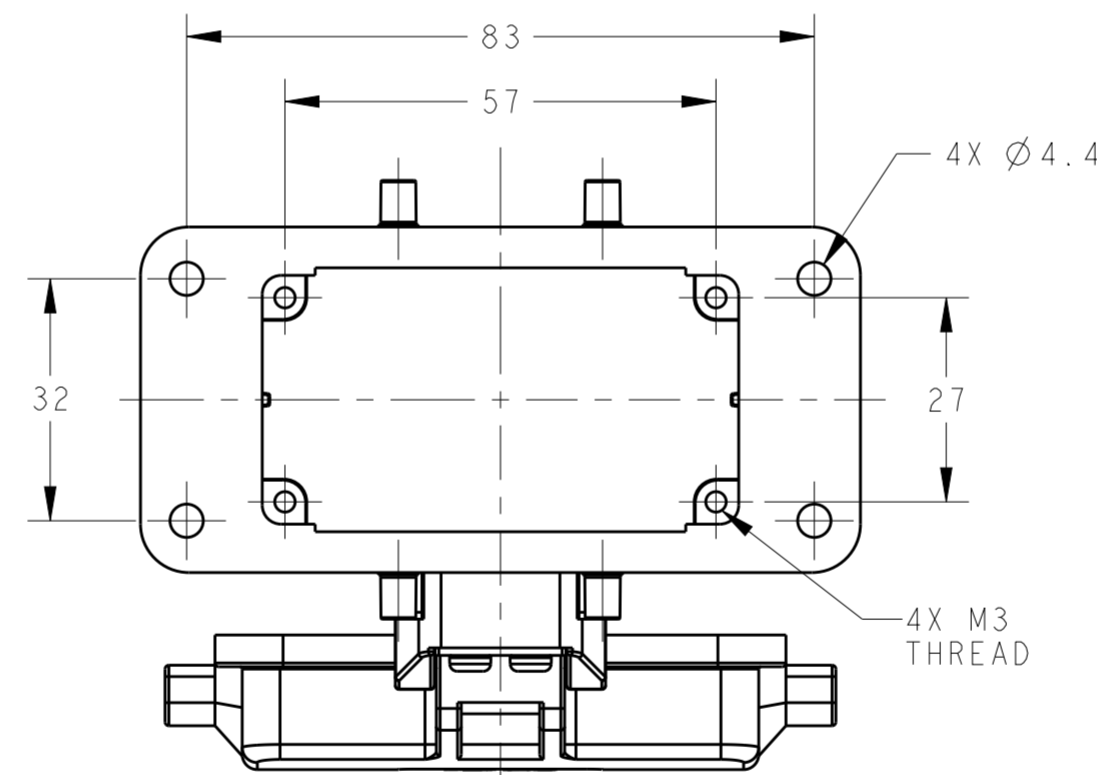

NOTES:  
 1. TECHNICAL CHARACTERISTICS:  
 HOUSING MATERIAL: DIE CAST ALUMINIUM ALLOY  
 SURFACE: POWDER COATED, GREY  
 DEGREE OF PROTECTION: IP65 (MATED)

注释:  
 1. 技术参数:  
 下壳材料: 铝合金  
 表面处理: 粉末涂层, 灰色  
 防护等级: IP65(配合)

T1430100000-000	H10B-AD-BO	H10B HOUSING, BULKHEAD MOUNTED, 4 EAR, PLASTIC PROTECTION COVER, POWDER COATED, GREY H10B下壳, 开孔安装, 4耳, 带塑料保护盖, 灰色粉末喷涂
PART NUMBER 料号	PART DESCRIPTION 描述	

THIS DRAWING IS A CONTROLLED DOCUMENT.		DWN 05JUN2015 David Wang	<b>STE</b> TE Connectivity	
DIMENSIONS: mm		CHK 05JUN2015 Chris Wang		
TOLERANCES UNLESS OTHERWISE SPECIFIED:		APVD 05JUN2015 Xiang Xu	NAME H10B-AD-BO	
0 PLC ±		PRODUCT SPEC 108-137013	SIZE CAGE CODE DRAWING NO	
1 PLC ±		APPLICATION SPEC 114-137013	RESTRICTED TO	
2 PLC ±		WEIGHT	A200779 C-T1430100000000	
3 PLC ±		Customer Drawing	SCALE 1:1 SHEET 1 OF 1 REV B	
4 PLC ±				
ANGLES ±				
FINISH				