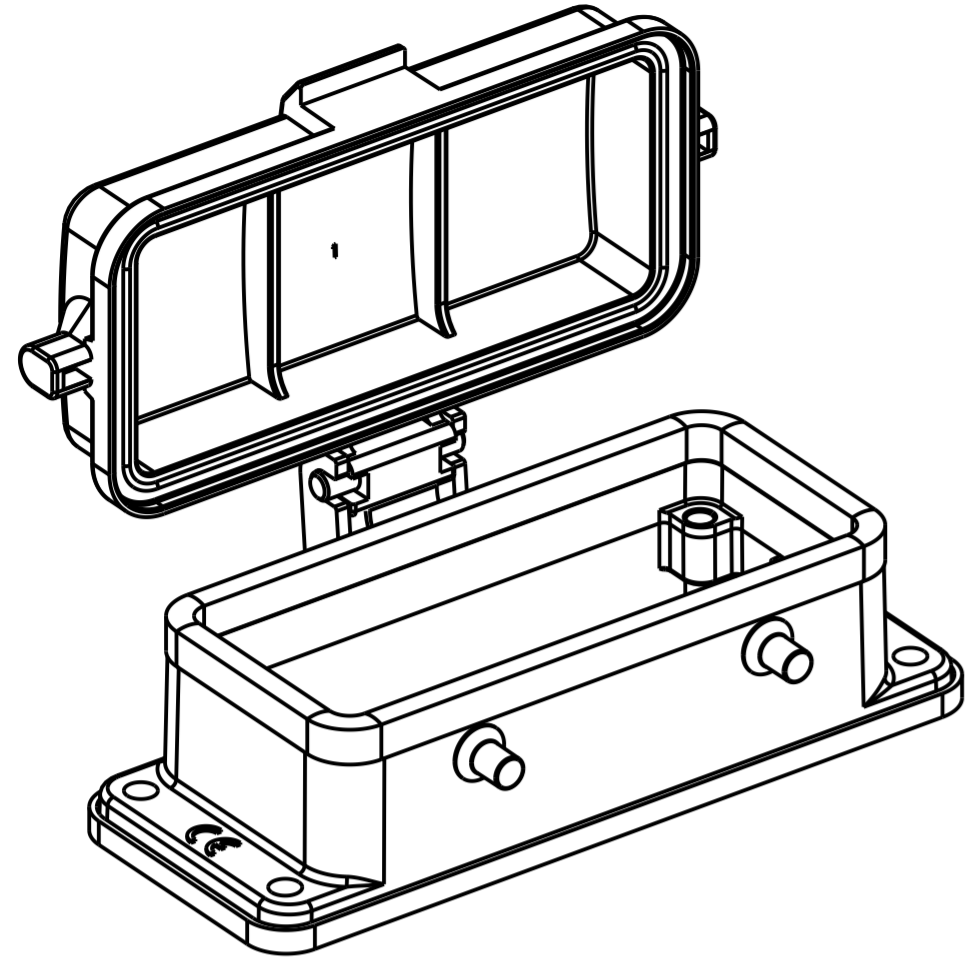

NOTES:
 1. TECHNICAL CHARACTERISTICS:
 HOUSING MATERIAL:
 DIE CAST ALUMINIUM ALLOY
 SURFACE:
 POWDER COATED, RAL7037
 SEAL MATERIAL: NBR
 DEGREE OF PROTECTION:
 IP65 (MATED)

注释:
 1. 技术参数:
 下壳材料: 铝合金
 表面处理: 粉末涂层, RAL7037
 密封材料: NBR
 防护等级: IP65(配合)

H16B-AD-BO	T1430160000-000
DESCRIPTION	PART NUMBER

THIS DRAWING IS A CONTROLLED DOCUMENT.		DWN David Wang 17NOV2014	STE TE Connectivity	
		CHK Chris Wang 17NOV2014		
		APVD Xiang Xu 17NOV2014	NAME H16B-AD-BO	
DIMENSIONS: mm		PRODUCT SPEC 108-137013	SIZE CAGE CODE DRAWING NO RESTRICTED TO	
TOLERANCES UNLESS OTHERWISE SPECIFIED:		APPLICATION SPEC 114-137013	A200779 C-T1430160000000	
0 PLC ±		WEIGHT -	SCALE 1:1 SHEET 1 OF 1 REV B	
1 PLC ±		Customer Drawing		
2 PLC ±				
3 PLC ±				
4 PLC ±				
ANGLES ±				
FINISH -				