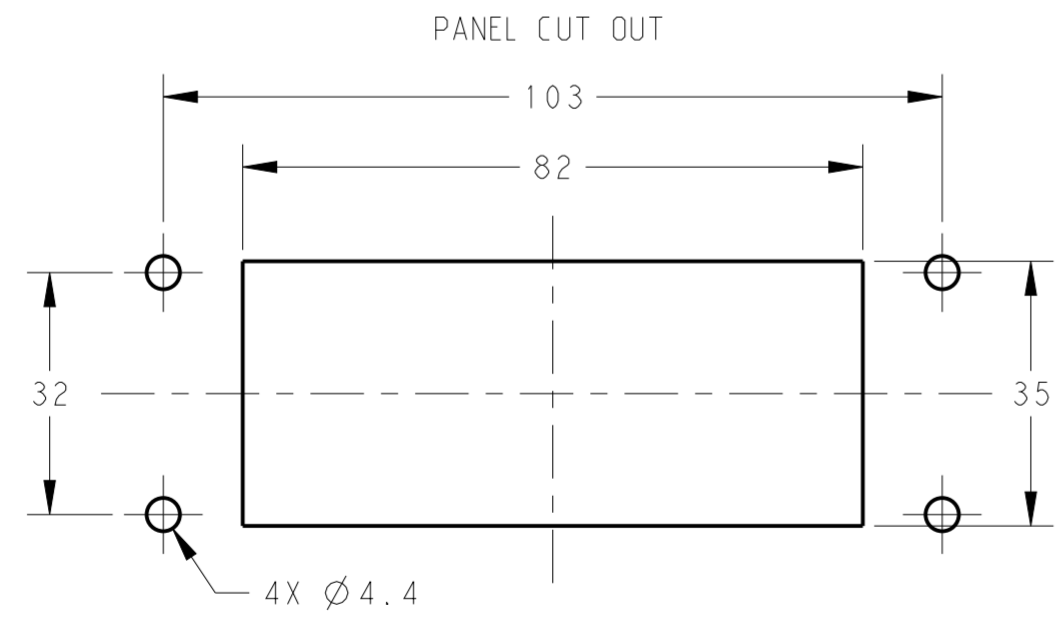

H16B-AD-BO	T1430160000-000
DESCRIPTION	PART NUMBER

THIS DRAWING IS A CONTROLLED DOCUMENT.		DWN David Wang 17NOV2014	STE TE Connectivity	
		CHK Chris Wang 17NOV2014		
		APVD Xiang Xu 17NOV2014	NAME H16B-AD-BO	
DIMENSIONS: mm		PRODUCT SPEC 108-137013	SIZE CAGE CODE DRAWING NO RESTRICTED TO	
TOLERANCES UNLESS OTHERWISE SPECIFIED:		APPLICATION SPEC 114-137013	A200779 C-T1430160000000	
0 PLC ±		WEIGHT -	SCALE 1:1 SHEET 1 OF 1 REV B	
1 PLC ±		Customer Drawing		
2 PLC ±				
3 PLC ±				
4 PLC ±				
ANGLES ±				
FINISH -				