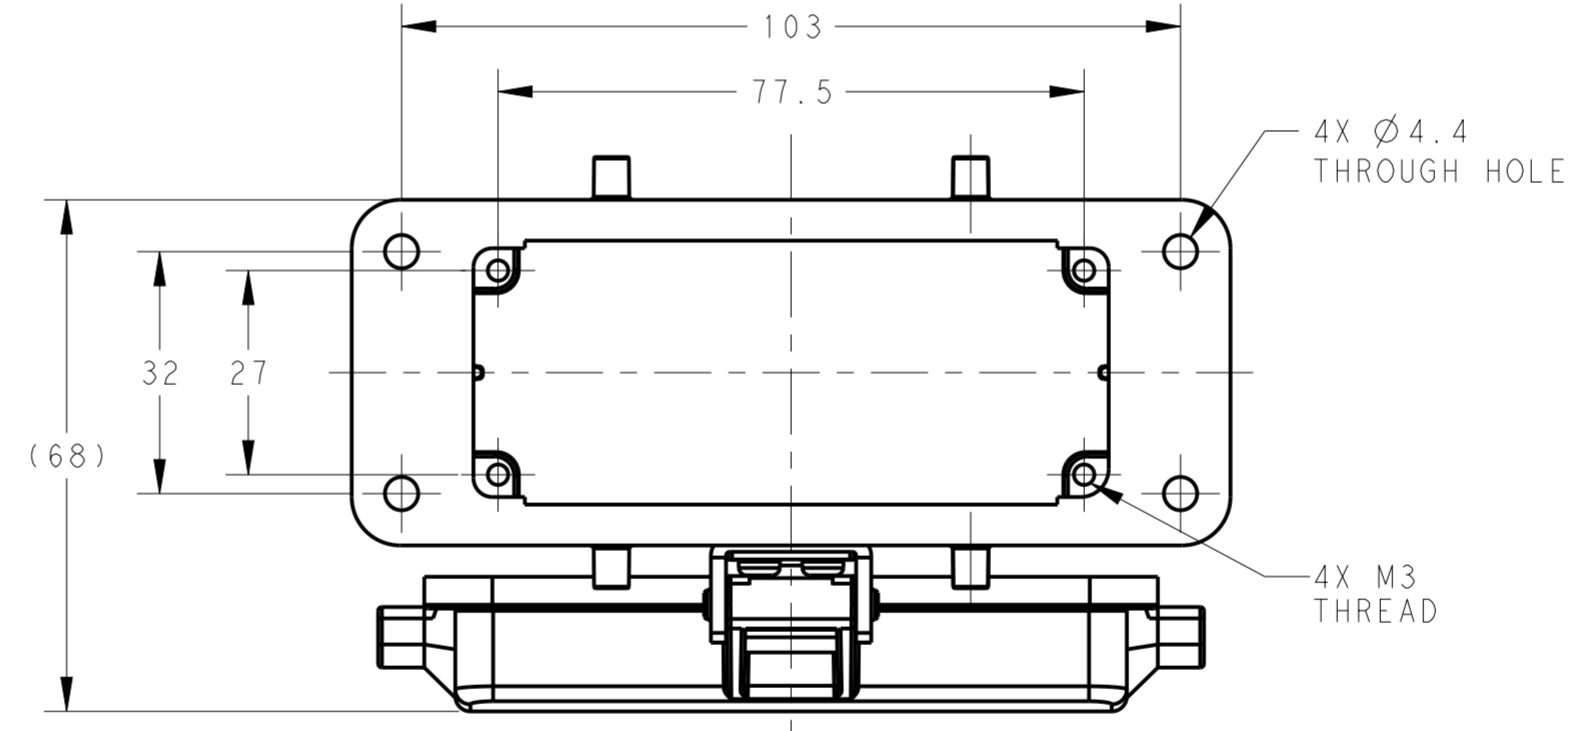

NOTES:
 1. TECHNICAL CHARACTERISTICS:
 HOUSING MATERIAL:
 DIE CAST ALUMINIUM ALLOY
 SURFACE:
 POWDER COATED, RAL7037
 SEAL MATERIAL: NBR
 DEGREE OF PROTECTION:
 IP65 (MATED)

注释:
 1. 技术参数:
 下壳材料: 铝合金
 表面处理: 粉末涂层, RAL7037
 密封材料: NBR
 防护等级: IP65(配合)

H16B-AD-BO	T1430160000-000
DESCRIPTION	PART NUMBER

THIS DRAWING IS A CONTROLLED DOCUMENT.		DWN David Wang 17NOV2014	STE TE Connectivity	
		CHK Chris Wang 17NOV2014		
		APVD Xiang Xu 17NOV2014	NAME H16B-AD-BO	
DIMENSIONS: mm		PRODUCT SPEC 108-137013	SIZE CAGE CODE DRAWING NO RESTRICTED TO	
TOLERANCES UNLESS OTHERWISE SPECIFIED:		APPLICATION SPEC 114-137013	A200779 C-T1430160000000	
0 PLC ±		WEIGHT -	SCALE 1:1 SHEET 1 OF 1 REV B	
1 PLC ±		Customer Drawing		
2 PLC ±				
3 PLC ±				
4 PLC ±				
ANGLES ±				
FINISH -				