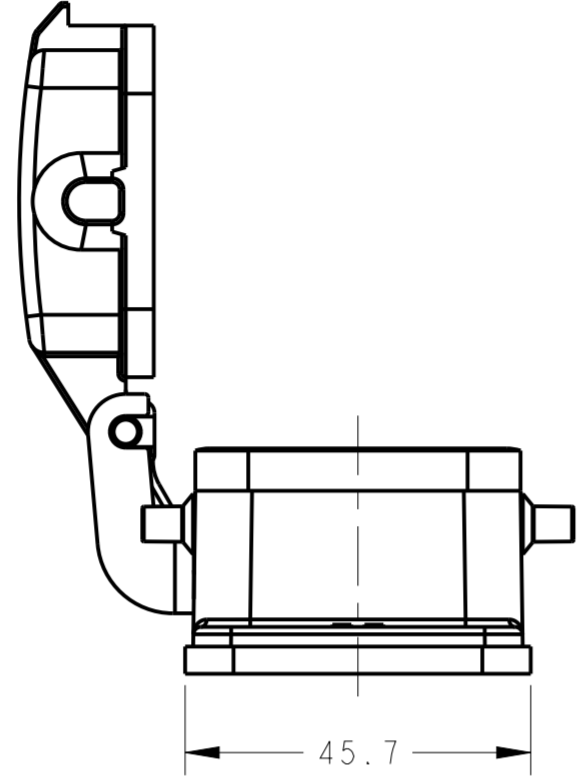

NOTES:
 1. TECHNICAL CHARACTERISTICS:
 HOUSING MATERIAL:
 DIE CAST ALUMINIUM ALLOY
 SURFACE:
 POWDER COATED, RAL7037
 SEAL MATERIAL: NBR
 DEGREE OF PROTECTION:
 IP65 (MATED)

注释:
 1. 技术参数:
 下壳材料: 铝合金
 表面处理: 粉末涂层, RAL7037
 密封材料: NBR
 防护等级: IP65(配合)

H16B-AD-BO	T1430160000-000
DESCRIPTION	PART NUMBER

THIS DRAWING IS A CONTROLLED DOCUMENT.		DWN David Wang 17NOV2014	STE TE Connectivity	
		CHK Chris Wang 17NOV2014		
		APVD Xiang Xu 17NOV2014	NAME H16B-AD-BO	
DIMENSIONS: mm		PRODUCT SPEC 108-137013	SIZE CAGE CODE DRAWING NO RESTRICTED TO	
TOLERANCES UNLESS OTHERWISE SPECIFIED:		APPLICATION SPEC 114-137013	A200779 C-T1430160000000	
0 PLC ±		WEIGHT -	SCALE 1:1 SHEET 1 OF 1 REV B	
1 PLC ±		Customer Drawing		
2 PLC ±				
3 PLC ±				
4 PLC ±				
ANGLES ±				
FINISH -				