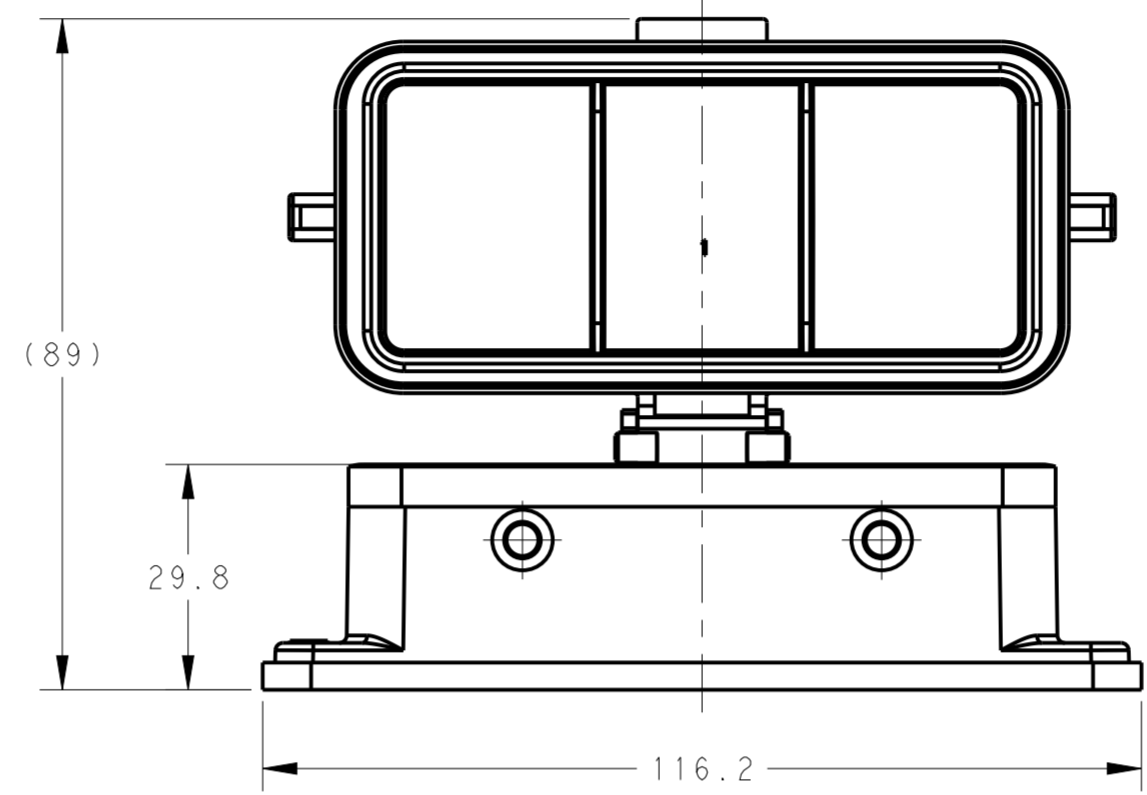

NOTES:
 1. TECHNICAL CHARACTERISTICS:
 HOUSING MATERIAL:
 DIE CAST ALUMINIUM ALLOY
 SURFACE:
 POWDER COATED, RAL7037
 SEAL MATERIAL: NBR
 DEGREE OF PROTECTION:
 IP65 (MATED)

注释:
 1. 技术参数:
 下壳材料: 铝合金
 表面处理: 粉末涂层, RAL7037
 密封材料: NBR
 防护等级: IP65(配合)

H16B-AD-BO	T1430160000-000
DESCRIPTION	PART NUMBER

THIS DRAWING IS A CONTROLLED DOCUMENT.		DWN David Wang 17NOV2014	STE TE Connectivity	
		CHK Chris Wang 17NOV2014		
		APVD Xiang Xu 17NOV2014	NAME H16B-AD-BO	
DIMENSIONS: mm		PRODUCT SPEC 108-137013	SIZE CAGE CODE DRAWING NO RESTRICTED TO	
TOLERANCES UNLESS OTHERWISE SPECIFIED:		APPLICATION SPEC 114-137013	A200779 C-T1430160000000	
0 PLC ±		WEIGHT -	SCALE 1:1 SHEET 1 OF 1 REV B	
1 PLC ±		Customer Drawing		
2 PLC ±				
3 PLC ±				
4 PLC ±				
ANGLES ±				
FINISH -				