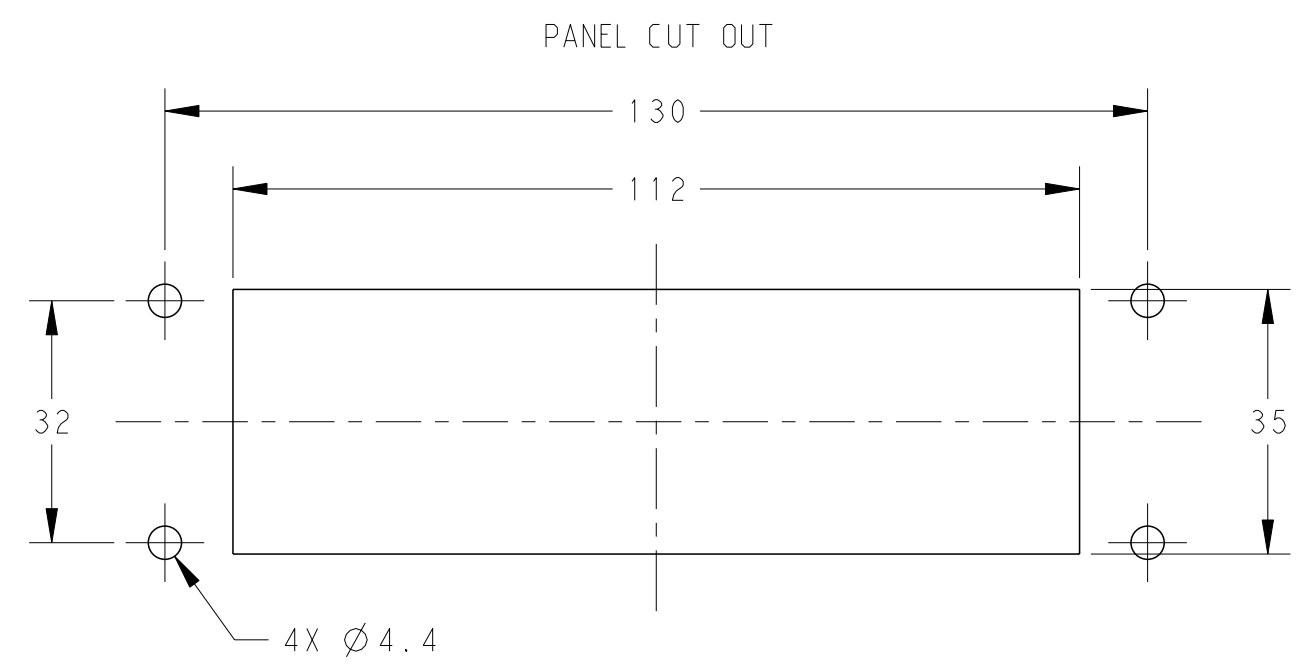

H24B-AD-B0	T1430240000-000
DESCRIPTION	PART NUMBER

THIS DRAWING IS A CONTROLLED DOCUMENT.		DWN 17NOV2014 David Wang	STE TE Connectivity	
DIMENSIONS: mm		CHK 17NOV2014 Chris Wang		
TOLERANCES UNLESS OTHERWISE SPECIFIED:		APVD 17NOV2014 Xiang Xu	NAME H24B-AD-B0	
0 PLC	±	PRODUCT SPEC	SIZE CAGE CODE DRAWING NO RESTRICTED TO	
1 PLC	±	108-137013	A200779 C-T1430240000000	
2 PLC	±	APPLICATION SPEC	SCALE 1:1 SHEET 1 OF 1 REV B	
3 PLC	±	114-137013		
4 PLC	±	WEIGHT -		
ANGLES	±	Customer Drawing		
FINISH	-			