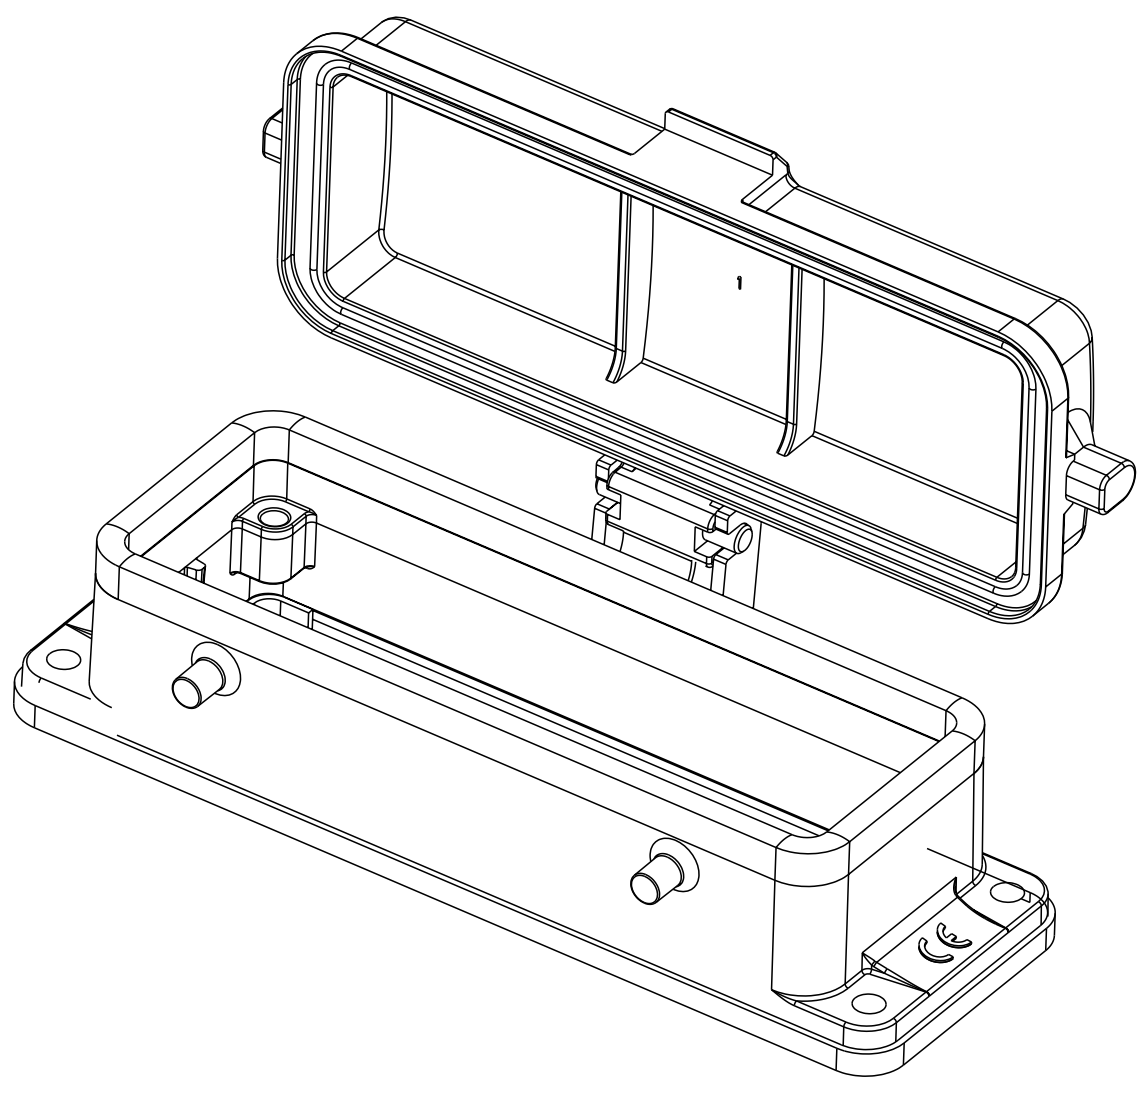

NOTES:
 1. TECHNICAL CHARACTERISTICS:
 HOUSING MATERIAL:
 DIE CAST ALUMINIUM ALLOY
 SURFACE:
 POWDER COATED, RAL7037
 SEAL MATERIAL: NBR
 DEGREE OF PROTECTION:
 IP65 (MATED)

注释:
 1. 技术参数:
 下壳材料: 铝合金
 表面处理: 粉末涂层, RAL7037
 密封材料: NBR
 防护等级: IP65(配合)

H24B-AD-B0	T1430240000-000
DESCRIPTION	PART NUMBER

THIS DRAWING IS A CONTROLLED DOCUMENT.		DWN 17NOV2014 David Wang	STE TE Connectivity	
DIMENSIONS: mm		CHK 17NOV2014 Chris Wang		
TOLERANCES UNLESS OTHERWISE SPECIFIED:		APVD 17NOV2014 Xiang Xu	NAME H24B-AD-B0	
0 PLC	±	PRODUCT SPEC	SIZE CAGE CODE DRAWING NO RESTRICTED TO	
1 PLC	±	108-137013	A200779 C-T1430240000000	
2 PLC	±	APPLICATION SPEC	SCALE 1:1 SHEET 1 OF 1 REV B	
3 PLC	±	114-137013		
4 PLC	±	WEIGHT -		
ANGLES	±	Customer Drawing		
FINISH	-			