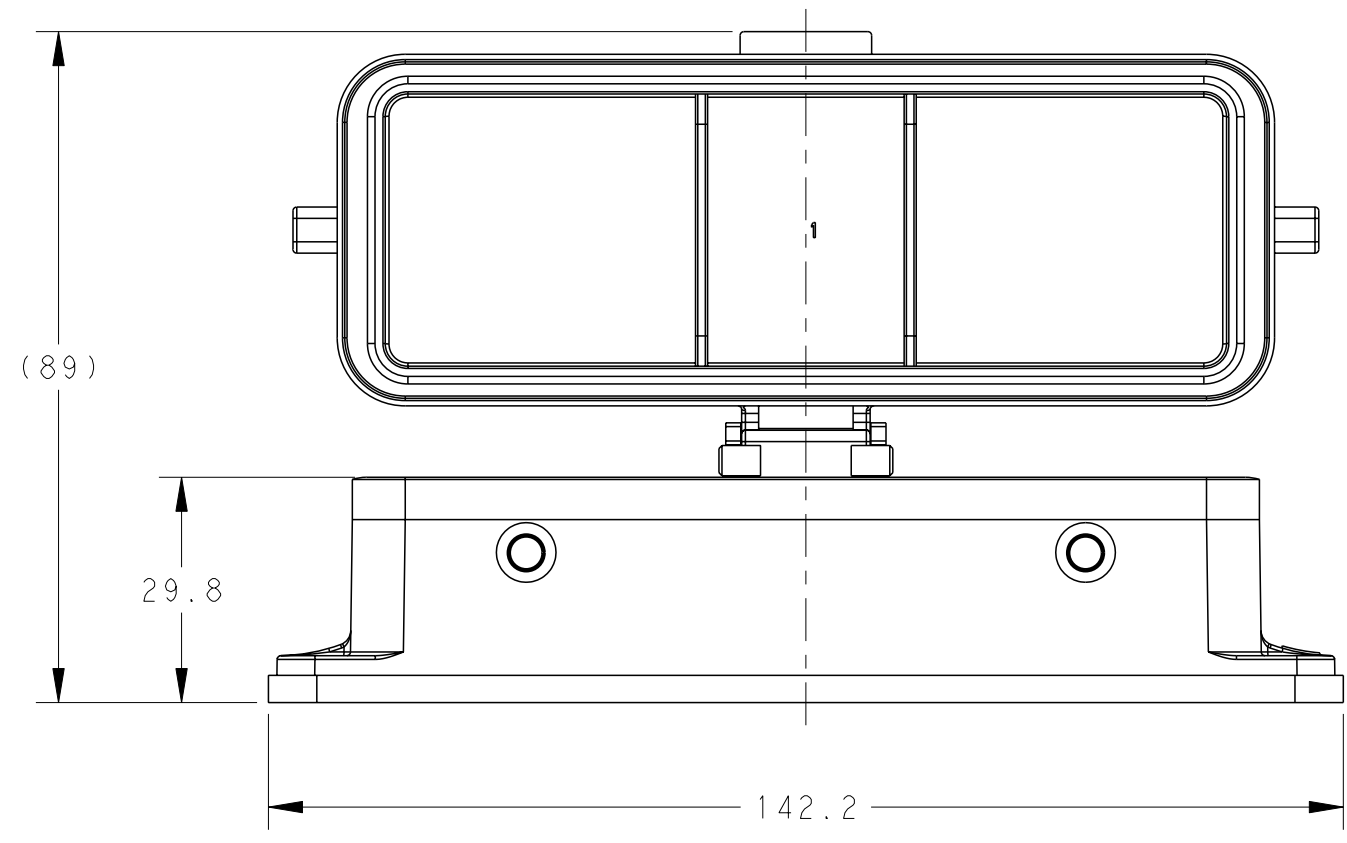

NOTES:
 1. TECHNICAL CHARACTERISTICS:
 HOUSING MATERIAL:
 DIE CAST ALUMINIUM ALLOY
 SURFACE:
 POWDER COATED, RAL7037
 SEAL MATERIAL: NBR
 DEGREE OF PROTECTION:
 IP65 (MATED)

注释:
 1. 技术参数:
 下壳材料: 铝合金
 表面处理: 粉末涂层, RAL7037
 密封材料: NBR
 防护等级: IP65(配合)

H24B-AD-B0	T1430240000-000
DESCRIPTION	PART NUMBER

THIS DRAWING IS A CONTROLLED DOCUMENT.		DWN 17NOV2014 David Wang	STE TE Connectivity	
DIMENSIONS: mm		CHK 17NOV2014 Chris Wang		
TOLERANCES UNLESS OTHERWISE SPECIFIED:		APVD 17NOV2014 Xiang Xu	NAME H24B-AD-B0	
0 PLC	±	PRODUCT SPEC	SIZE CAGE CODE DRAWING NO RESTRICTED TO	
1 PLC	±	108-137013	A200779 C-T1430240000000	
2 PLC	±	APPLICATION SPEC	SCALE 1:1 SHEET 1 OF 1 REV B	
3 PLC	±	114-137013		
4 PLC	±	WEIGHT -		
ANGLES	±	Customer Drawing		
FINISH	-			