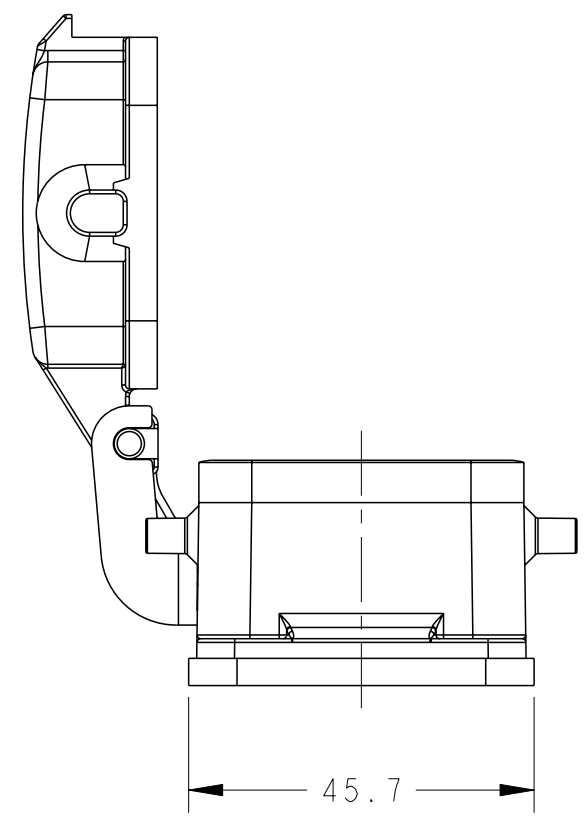

NOTES:
 1. TECHNICAL CHARACTERISTICS:
 HOUSING MATERIAL:
 DIE CAST ALUMINIUM ALLOY
 SURFACE:
 POWDER COATED, RAL7037
 SEAL MATERIAL: NBR
 DEGREE OF PROTECTION:
 IP65 (MATED)

注释:
 1. 技术参数:
 下壳材料: 铝合金
 表面处理: 粉末涂层, RAL7037
 密封材料: NBR
 防护等级: IP65(配合)

H24B-AD-B0	T1430240000-000
DESCRIPTION	PART NUMBER

THIS DRAWING IS A CONTROLLED DOCUMENT.		DWN 17NOV2014 David Wang	STE TE Connectivity	
DIMENSIONS: mm		CHK 17NOV2014 Chris Wang		
TOLERANCES UNLESS OTHERWISE SPECIFIED:		APVD 17NOV2014 Xiang Xu	NAME H24B-AD-B0	
0 PLC	±	PRODUCT SPEC	SIZE CAGE CODE DRAWING NO RESTRICTED TO	
1 PLC	±	108-137013	A200779 C-T1430240000000	
2 PLC	±	APPLICATION SPEC	SCALE 1:1 SHEET 1 OF 1 REV B	
3 PLC	±	114-137013		
4 PLC	±	WEIGHT -		
ANGLES	±	Customer Drawing		
FINISH	-			