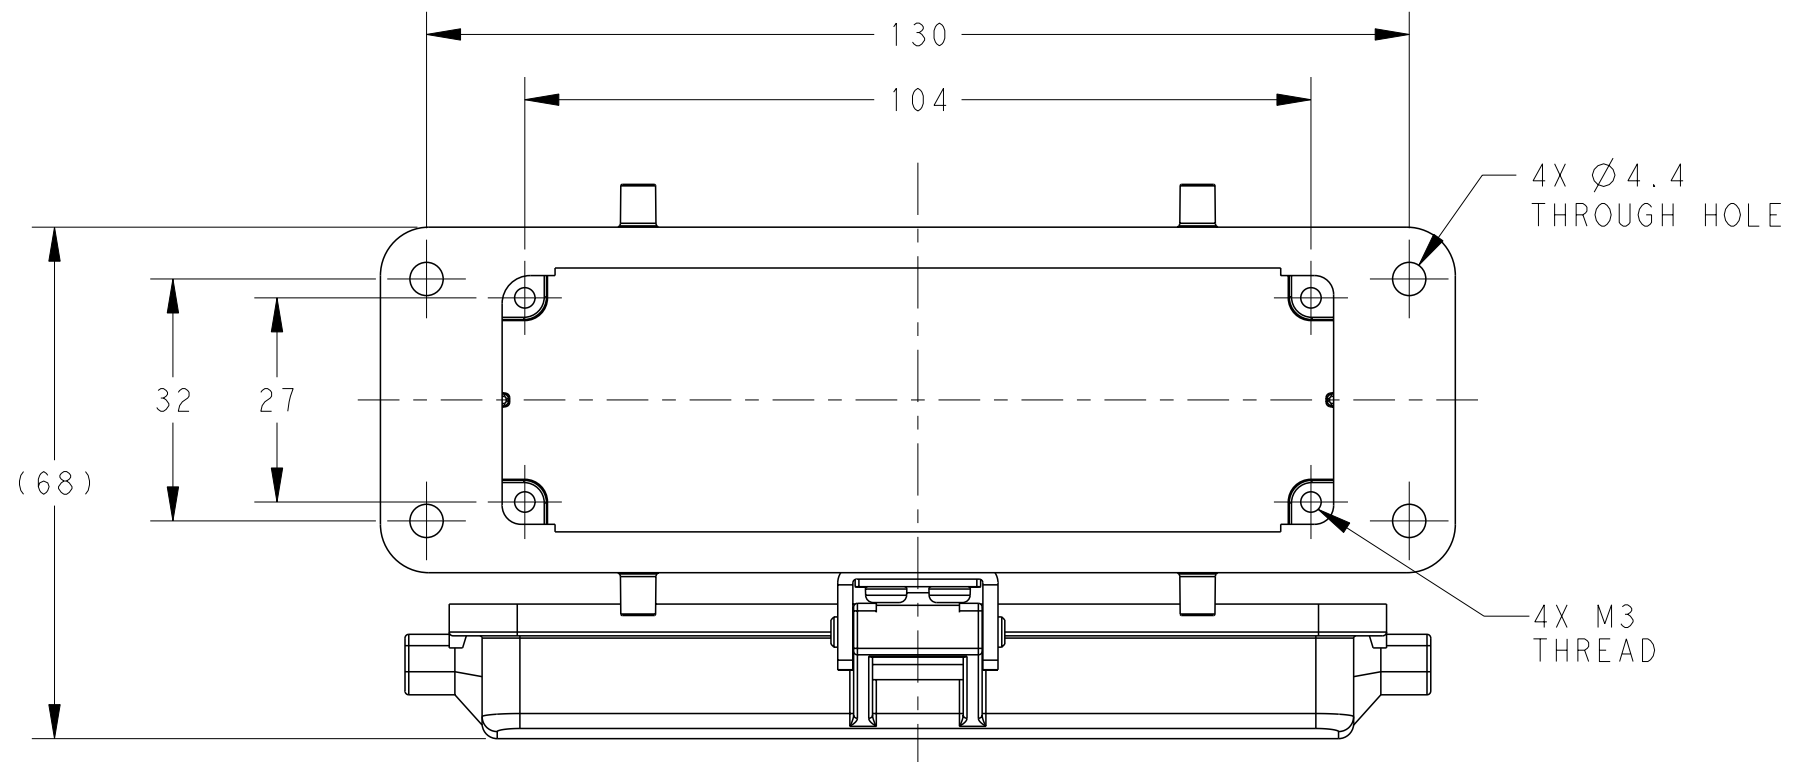

NOTES:
 1. TECHNICAL CHARACTERISTICS:
 HOUSING MATERIAL:
 DIE CAST ALUMINIUM ALLOY
 SURFACE:
 POWDER COATED, RAL7037
 SEAL MATERIAL: NBR
 DEGREE OF PROTECTION:
 IP65 (MATED)

注释:
 1. 技术参数:
 下壳材料: 铝合金
 表面处理: 粉末涂层, RAL7037
 密封材料: NBR
 防护等级: IP65(配合)

H24B-AD-B0	T1430240000-000
DESCRIPTION	PART NUMBER

THIS DRAWING IS A CONTROLLED DOCUMENT.		DWN 17NOV2014 David Wang	STE TE Connectivity	
DIMENSIONS: mm		CHK 17NOV2014 Chris Wang		
TOLERANCES UNLESS OTHERWISE SPECIFIED:		APVD 17NOV2014 Xiang Xu	NAME H24B-AD-B0	
0 PLC	±	PRODUCT SPEC	SIZE CAGE CODE DRAWING NO RESTRICTED TO	
1 PLC	±	108-137013	A200779 C-T1430240000000	
2 PLC	±	APPLICATION SPEC	SCALE 1:1 SHEET 1 OF 1 REV B	
3 PLC	±	114-137013		
4 PLC	±	WEIGHT -		
ANGLES	±	Customer Drawing		
FINISH	-			