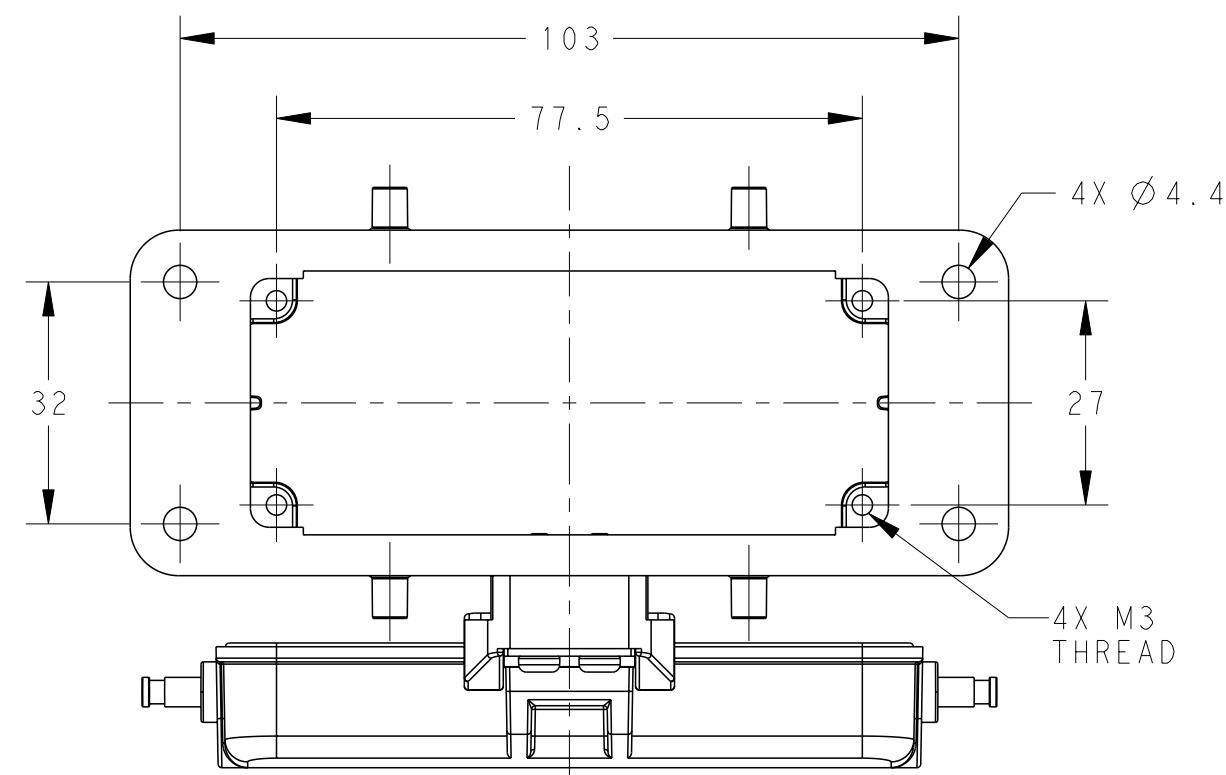

NOTES:
 1. TECHNICAL CHARACTERISTICS:
 HOUSING MATERIAL: DIE CAST ALUMINIUM ALLOY
 SURFACE: POWDER COATED, GREY
 DEGREE OF PROTECTION: IP65 (MATED)

注释:
 1. 技术参数:
 下壳材料: 铝合金
 表面处理: 粉末涂层, 灰色
 防护等级: IP65(配合)

T1433160000-000	H16B-ADM-BO	RED
T1430161000-000	H16B-ADM-BO	GREY
PART NUMBER	DESCRIPTION	COLOR

THIS DRAWING IS A CONTROLLED DOCUMENT.		DWN 05JUN2015 David Wang		TE Connectivity	
DIMENSIONS: mm		CHK 05JUN2015 Chris Wang		NAME H16B-ADM-BO	
TOLERANCES UNLESS OTHERWISE SPECIFIED:		APVD 05JUN2015 Xiang Xu		PRODUCT SPEC 108-137013	
0 PLC ±		APPLIC. SPEC 114-137013		SIZE A200779	
1 PLC ±		WEIGHT -		CAGE CODE C-T143X16X000000	
2 PLC ±		Customer Drawing		DRAWING NO. 1 OF 1	
3 PLC ±		SCALE 1:1		SHEET 1 OF 1	
4 PLC ±		RESTRICTED TO -		REV B	
ANGLES ±					
FINISH -					