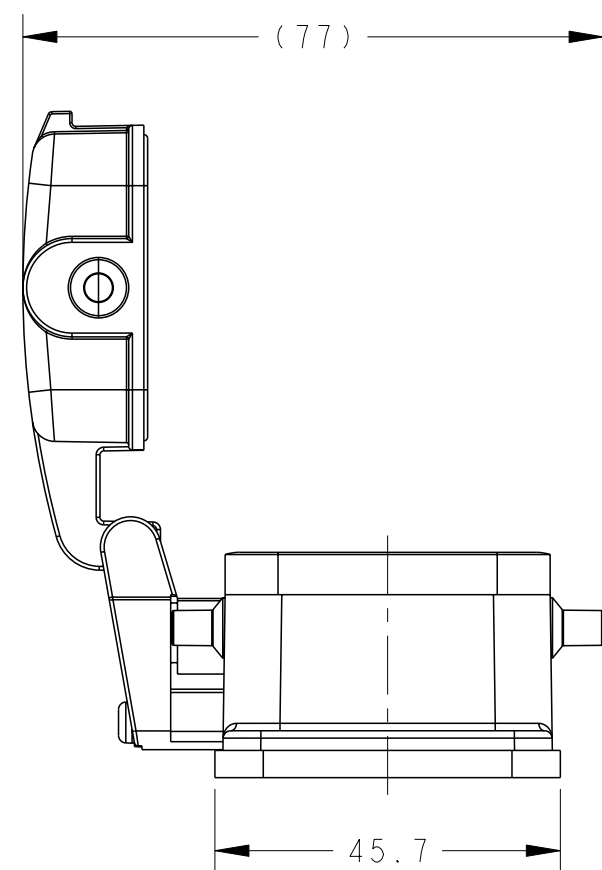

NOTES:
 1. TECHNICAL CHARACTERISTICS:
 HOUSING MATERIAL: DIE CAST ALUMINIUM ALLOY
 SURFACE: POWDER COATED, GREY
 DEGREE OF PROTECTION: IP65 (MATED)

注释:
 1. 技术参数:
 下壳材料: 铝合金
 表面处理: 粉末涂层, 灰色
 防护等级: IP65(配合)

T1433160000-000	H16B-ADM-BO	RED
T1430161000-000	H16B-ADM-BO	GREY
PART NUMBER	DESCRIPTION	COLOR

THIS DRAWING IS A CONTROLLED DOCUMENT.		DWN 05JUN2015 David Wang		TE Connectivity	
DIMENSIONS: mm		CHK 05JUN2015 Chris Wang		NAME H16B-ADM-BO	
TOLERANCES UNLESS OTHERWISE SPECIFIED:		APVD 05JUN2015 Xiang Xu		PRODUCT SPEC 108-137013	
0 PLC ±		APPLIC. SPEC 114-137013		SIZE A200779	
1 PLC ±		WEIGHT -		CAGE CODE C-T143X16X000000	
2 PLC ±		Customer Drawing		DRAWING NO. 1 OF 1	
3 PLC ±		SCALE 1:1		SHEET 1 OF 1	
4 PLC ±		RESTRICTED TO -		REV B	
ANGLES ±					
FINISH -					