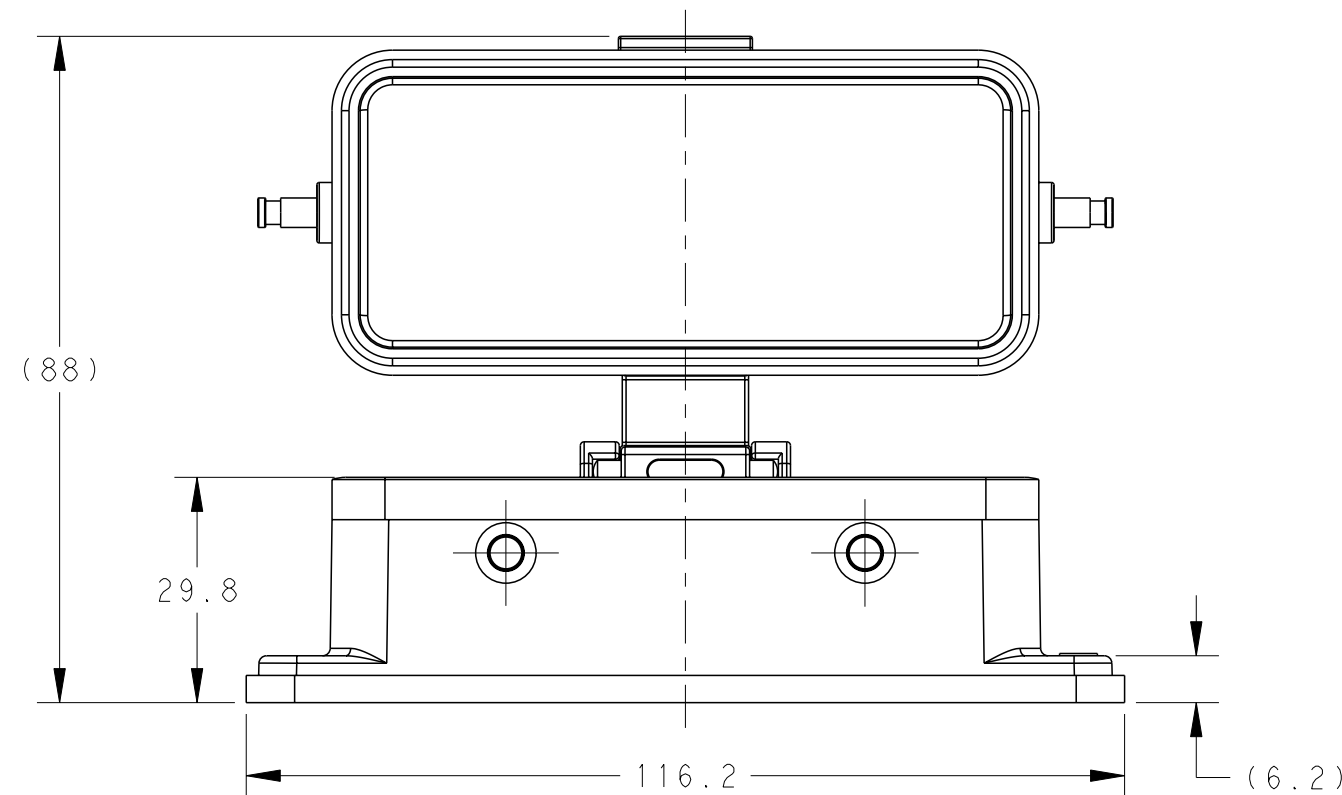

NOTES:
 1. TECHNICAL CHARACTERISTICS:
 HOUSING MATERIAL: DIE CAST ALUMINIUM ALLOY
 SURFACE: POWDER COATED, GREY
 DEGREE OF PROTECTION: IP65 (MATED)

注释:
 1. 技术参数:
 下壳材料: 铝合金
 表面处理: 粉末涂层, 灰色
 防护等级: IP65(配合)

T1433160000-000	H16B-ADM-BO	RED
T1430161000-000	H16B-ADM-BO	GREY
PART NUMBER	DESCRIPTION	COLOR

THIS DRAWING IS A CONTROLLED DOCUMENT.		DWN 05JUN2015 David Wang		TE Connectivity	
DIMENSIONS: mm		CHK 05JUN2015 Chris Wang		NAME H16B-ADM-BO	
TOLERANCES UNLESS OTHERWISE SPECIFIED:		APVD 05JUN2015 Xiang Xu		PRODUCT SPEC 108-137013	
0 PLC ±		APPLIC. SPEC 114-137013		SIZE A200779	
1 PLC ±		WEIGHT -		CAGE CODE C-T143X16X000000	
2 PLC ±		Customer Drawing		DRAWING NO. 1 OF 1	
3 PLC ±		SCALE 1:1		SHEET 1 OF 1	
4 PLC ±		RESTRICTED TO -		REV B	
ANGLES ±					
FINISH -					