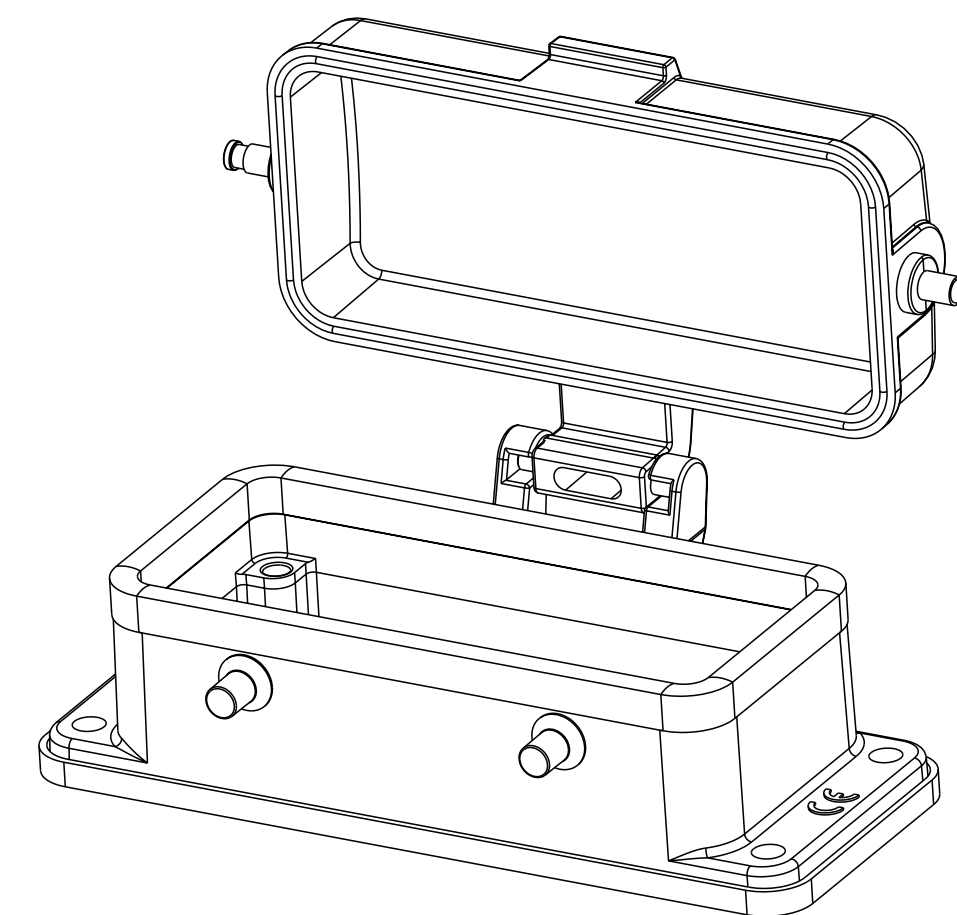

NOTES:
 1. TECHNICAL CHARACTERISTICS:
 HOUSING MATERIAL: DIE CAST ALUMINIUM ALLOY
 SURFACE: POWDER COATED, GREY
 DEGREE OF PROTECTION: IP65 (MATED)

注释:
 1. 技术参数:
 下壳材料: 铝合金
 表面处理: 粉末涂层, 灰色
 防护等级: IP65(配合)

T1433160000-000	H16B-ADM-BO	RED
T1430161000-000	H16B-ADM-BO	GREY
PART NUMBER	DESCRIPTION	COLOR

THIS DRAWING IS A CONTROLLED DOCUMENT.		DWN 05JUN2015 David Wang		TE Connectivity	
DIMENSIONS: mm		CHK 05JUN2015 Chris Wang		NAME H16B-ADM-BO	
TOLERANCES UNLESS OTHERWISE SPECIFIED:		APVD 05JUN2015 Xiang Xu		PRODUCT SPEC 108-137013	
0 PLC ±		APPLIC. SPEC 114-137013		SIZE A200779	
1 PLC ±		WEIGHT -		CAGE CODE C-T143X16X000000	
2 PLC ±		Customer Drawing		DRAWING NO. 1 OF 1	
3 PLC ±		SCALE 1:1		SHEET 1 OF 1	
4 PLC ±		RESTRICTED TO -		REV B	
ANGLES ±					
FINISH -					