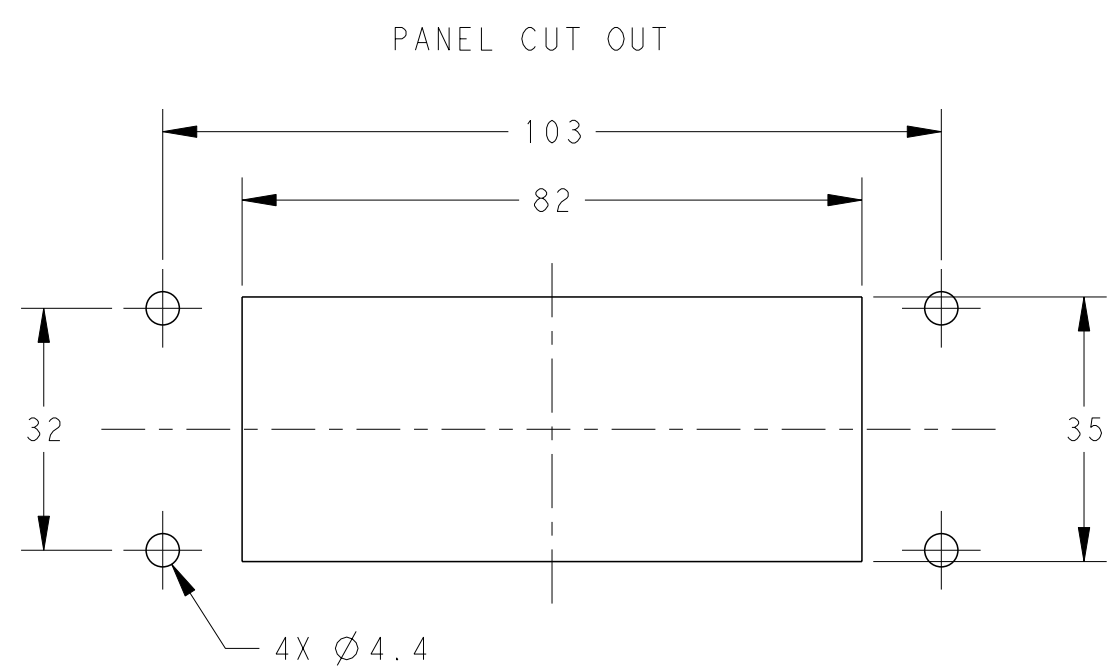

T1433160000-000	H16B-ADM-BO	RED
T1430161000-000	H16B-ADM-BO	GREY
PART NUMBER	DESCRIPTION	COLOR

THIS DRAWING IS A CONTROLLED DOCUMENT.		DWN 05JUN2015 David Wang		TE Connectivity	
DIMENSIONS: mm		CHK 05JUN2015 Chris Wang		NAME H16B-ADM-BO	
TOLERANCES UNLESS OTHERWISE SPECIFIED:		APVD 05JUN2015 Xiang Xu		PRODUCT SPEC 108-137013	
0 PLC ±		APPLIC. SPEC 114-137013		SIZE A200779	
1 PLC ±		WEIGHT -		CAGE CODE C-T143X16X000000	
2 PLC ±		Customer Drawing		DRAWING NO. 1 OF 1	
3 PLC ±		SCALE 1:1		SHEET 1 OF 1	
4 PLC ±		RESTRICTED TO -		REV B	
ANGLES ±					
FINISH -					