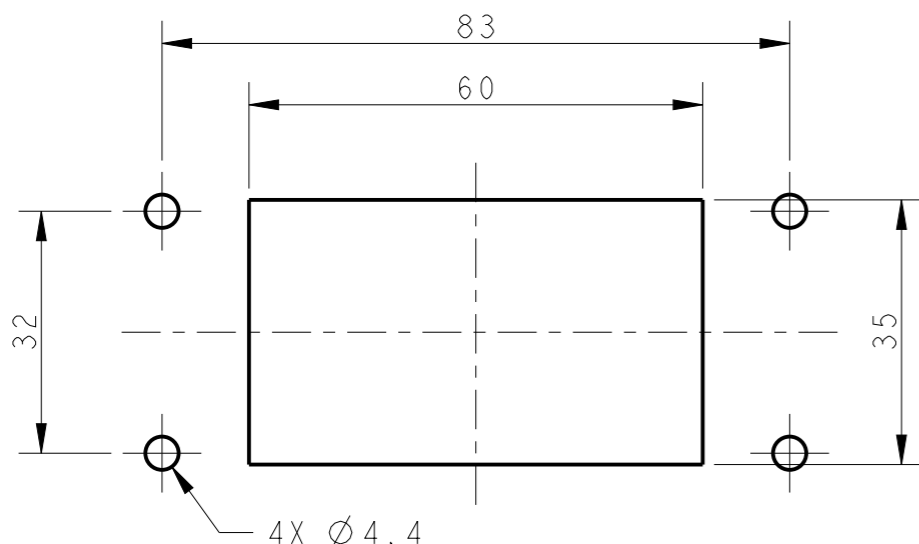

注释:
 1. 技术参数:
 下壳材料: 铝合金
 表面处理: 粉末涂层, 灰色
 防护等级: IP65(配合)

PANEL CUT OUT

T1500103000-000	H10B-AG-LB
PART NUMBER	DESCRIPTION

THIS DRAWING IS A CONTROLLED DOCUMENT.		DWN 25JUN2015 David Wang	 TE Connectivity	
DIMENSIONS: mm		CHK 25JUN2015 Chris Wang		
TOLERANCES UNLESS OTHERWISE SPECIFIED:		APVD 25JUN2015 Xiang Xu	NAME H10B-AG-LB	
0 PLC ±-		PRODUCT SPEC 108-137013	SIZE	
1 PLC ±-		APPLICATION SPEC 114-137013	CAGE CODE	DRAWING NO
2 PLC ±-		WEIGHT	A300779	©-T1500103000000
3 PLC ±-		MATERIAL	RESTRICTED TO	
4 PLC ±-		FINISH	-	
ANGLES ±-		Customer Drawing	SCALE 1:1	SHEET 1 OF 1
-			REV B	