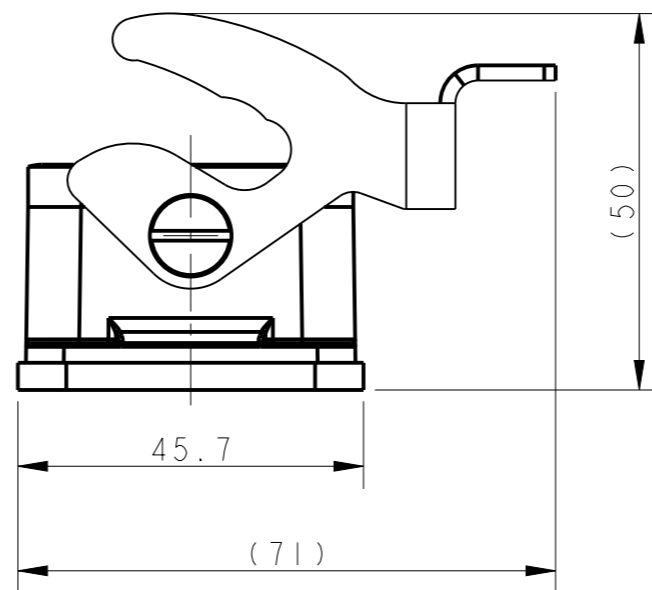

THIS DRAWING IS UNPUBLISHED. RELEASED FOR PUBLICATION 20
© COPYRIGHT 20 BY - ALL RIGHTS RESERVED.

REVISIONS

P	LTR	DESCRIPTION	DATE	DWN	APVD
	A	INITIAL	25JUN2015	DW	CW
	B	ECR-20-008181	13JUL2020	WQR	CW

NOTES:
1. TECHNICAL CHARACTERISTICS:
HOUSING MATERIAL: DIE CAST ALUMINIUM ALLOY
SURFACE: POWDER COATED, GREY
DEGREE OF PROTECTION: IP65 (MATED)

注释:
1. 技术参数:
下壳材料: 铝合金
表面处理: 粉末涂层, 灰色
防护等级: IP65(配合)