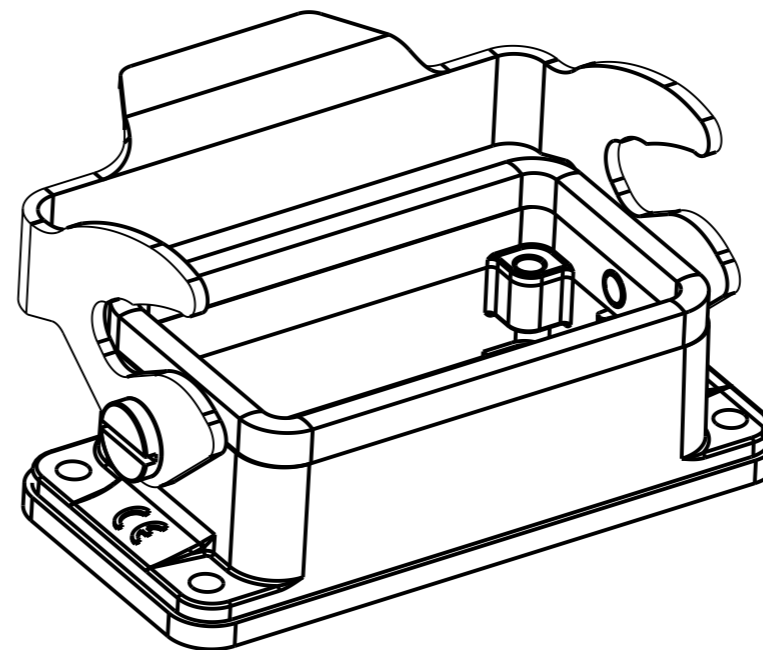

注释:
 1. 技术参数:
 下壳材料: 铝合金
 表面处理: 粉末涂层, 灰色
 防护等级: IP65(配合)

PANEL CUT OUT

T1500103000-000	H10B-AG-LB
PART NUMBER	DESCRIPTION

THIS DRAWING IS A CONTROLLED DOCUMENT.		DWN 25JUN2015 David Wang	 TE Connectivity	
DIMENSIONS: mm		CHK 25JUN2015 Chris Wang		
TOLERANCES UNLESS OTHERWISE SPECIFIED:		APVD 25JUN2015 Xiang Xu	NAME H10B-AG-LB	
0 PLC ±-		PRODUCT SPEC 108-137013	SIZE	
1 PLC ±-		APPLICATION SPEC 114-137013	CAGE CODE	DRAWING NO
2 PLC ±-		WEIGHT	A300779	©-T1500103000000
3 PLC ±-		MATERIAL	RESTRICTED TO	
4 PLC ±-		FINISH	-	
ANGLES ±-		Customer Drawing	SCALE 1:1	SHEET 1 OF 1
-			REV B	