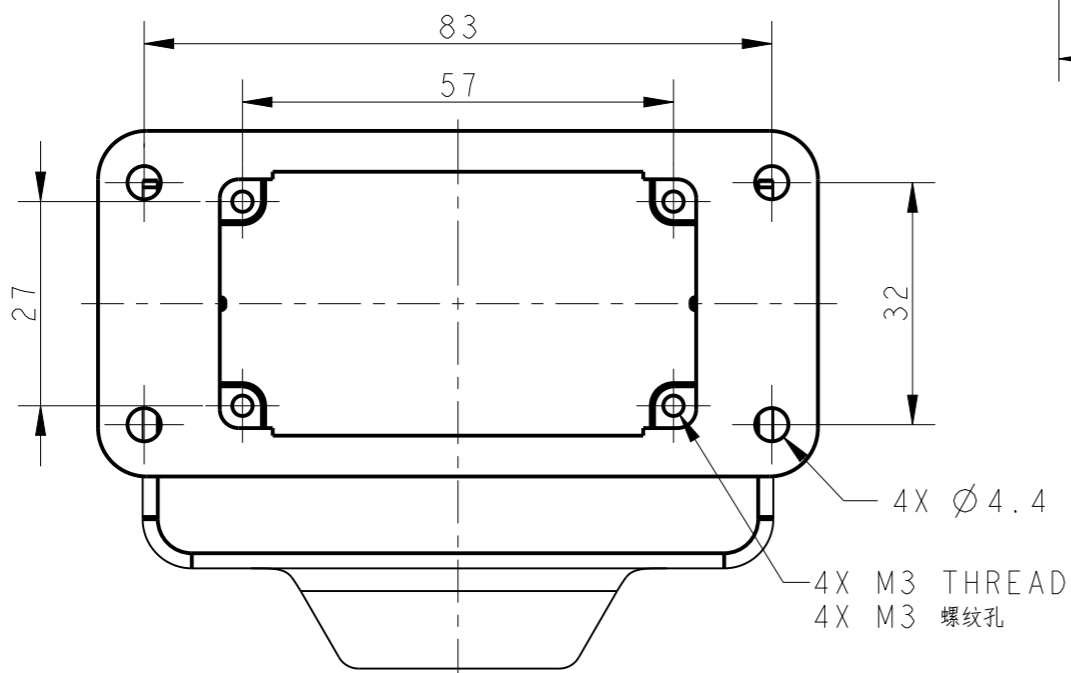

THIS DRAWING IS UNPUBLISHED. RELEASED FOR PUBLICATION 20
 © COPYRIGHT 20 BY - ALL RIGHTS RESERVED.

REVISIONS

P	LTR	DESCRIPTION	DATE	DWN	APVD
	A	INITIAL	25JUN2015	DW	CW
	B	ECR-20-008181	13JUL2020	WQR	CW

NOTES:
 1. TECHNICAL CHARACTERISTICS:
 HOUSING MATERIAL: DIE CAST ALUMINIUM ALLOY
 SURFACE: POWDER COATED, GREY
 DEGREE OF PROTECTION: IP65 (MATED)

注释:
 1. 技术参数:
 下壳材料: 铝合金
 表面处理: 粉末涂层, 灰色
 防护等级: IP65(配合)

PANEL CUT OUT

T1500103000-000	H10B-AG-LB
PART NUMBER	DESCRIPTION

THIS DRAWING IS A CONTROLLED DOCUMENT.		DWN 25JUN2015 David Wang	 TE Connectivity	
DIMENSIONS: mm		CHK 25JUN2015 Chris Wang		
TOLERANCES UNLESS OTHERWISE SPECIFIED:		APVD 25JUN2015 Xiang Xu	NAME H10B-AG-LB	
0 PLC ±-		PRODUCT SPEC 108-137013	SIZE	
1 PLC ±-		APPLICATION SPEC 114-137013	CAGE CODE	DRAWING NO
2 PLC ±-		WEIGHT	A300779	©-T1500103000000
3 PLC ±-		MATERIAL	RESTRICTED TO	
4 PLC ±-		FINISH	-	
ANGLES ±-		Customer Drawing	SCALE 1:1	SHEET 1 OF 1
-			REV B	