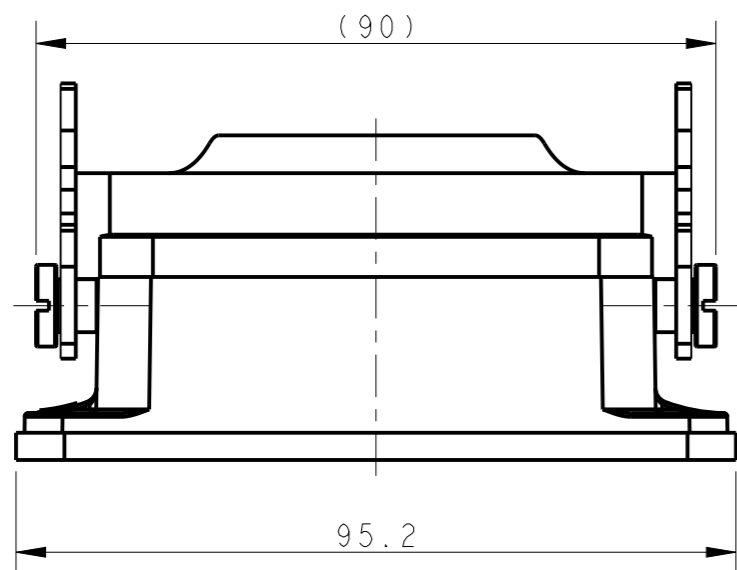

THIS DRAWING IS UNPUBLISHED. RELEASED FOR PUBLICATION 20
 © COPYRIGHT 20 BY - ALL RIGHTS RESERVED.

REVISIONS

P	LTR	DESCRIPTION	DATE	DWN	APVD
	A	INITIAL	25JUN2015	DW	CW
	B	ECR-20-008181	13JUL2020	WQR	CW

NOTES:
 1. TECHNICAL CHARACTERISTICS:
 HOUSING MATERIAL: DIE CAST ALUMINIUM ALLOY
 SURFACE: POWDER COATED, GREY
 DEGREE OF PROTECTION: IP65 (MATED)

注释:
 1. 技术参数:
 下壳材料: 铝合金
 表面处理: 粉末涂层, 灰色
 防护等级: IP65(配合)

PANEL CUT OUT

T1500103000-000	H10B-AG-LB
PART NUMBER	DESCRIPTION

THIS DRAWING IS A CONTROLLED DOCUMENT.		DWN 25JUN2015 David Wang	 TE Connectivity	
DIMENSIONS: mm		CHK 25JUN2015 Chris Wang		
TOLERANCES UNLESS OTHERWISE SPECIFIED:		APVD 25JUN2015 Xiang Xu	NAME H10B-AG-LB	
0 PLC ±-		PRODUCT SPEC 108-137013	SIZE	
1 PLC ±-		APPLICATION SPEC 114-137013	CAGE CODE	DRAWING NO
2 PLC ±-		WEIGHT	A300779	©-T1500103000000
3 PLC ±-		MATERIAL	RESTRICTED TO	
4 PLC ±-		FINISH	-	
ANGLES ±-		Customer Drawing	SCALE 1:1	SHEET 1 OF 1
-			REV B	