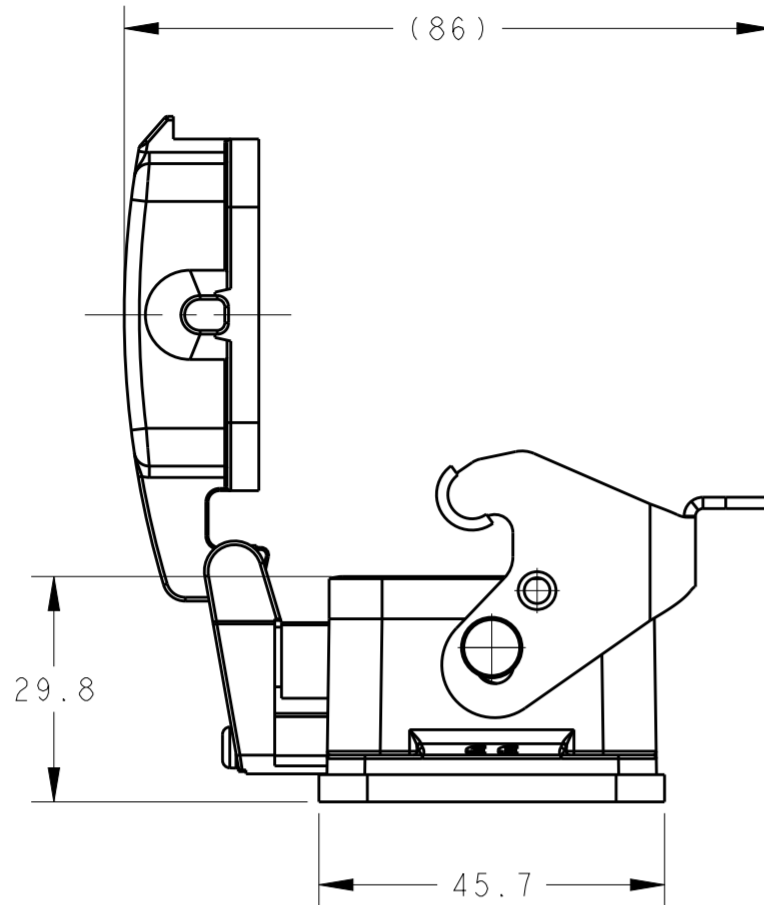

NOTES:
 1. TECHNICAL CHARACTERISTICS:
 HOUSING MATERIAL: DIE CAST ALUMINIUM ALLOY
 SURFACE: POWDER COATED, GREY
 DEGREE OF PROTECTION: IP65 (MATED)

注释:
 1. 技术参数:
 下壳材料: 铝合金
 表面处理: 粉末涂层, 灰色
 防护等级: IP65(配合)

T1510063000-000	H6B-AD	H6B HOUSING, BULKHEAD MOUNTED, METAL SINGLE LOCKING, PLASTIC PROTECTION COVER, POWDER COATED, GREY H6B下壳, 开孔安装, 彩锌单扣, 带塑料保护盖, 灰色粉末喷涂
PART NUMBER 料号		PART DESCRIPTION 描述

THIS DRAWING IS A CONTROLLED DOCUMENT.		DWN 05JUN2015 David Wang	STE TE Connectivity	
		CHK 05JUN2015 Chris Wang		
		APVD 05JUN2015 Xiang Xu	NAME H6B-AD	
DIMENSIONS: mm		PRODUCT SPEC 108-137013	SIZE A200779	
TOLERANCES UNLESS OTHERWISE SPECIFIED: 0 PLC ± 1 PLC ± 2 PLC ± 3 PLC ± 4 PLC ± ANGLES ± FINISH		APPLICATION SPEC 114-137013	DRAWING NO C-T1510063000000	
MATERIAL -		WEIGHT -	RESTRICTED TO -	
		Customer Drawing	SCALE 1:1	SHEET 1 OF 1 REV B