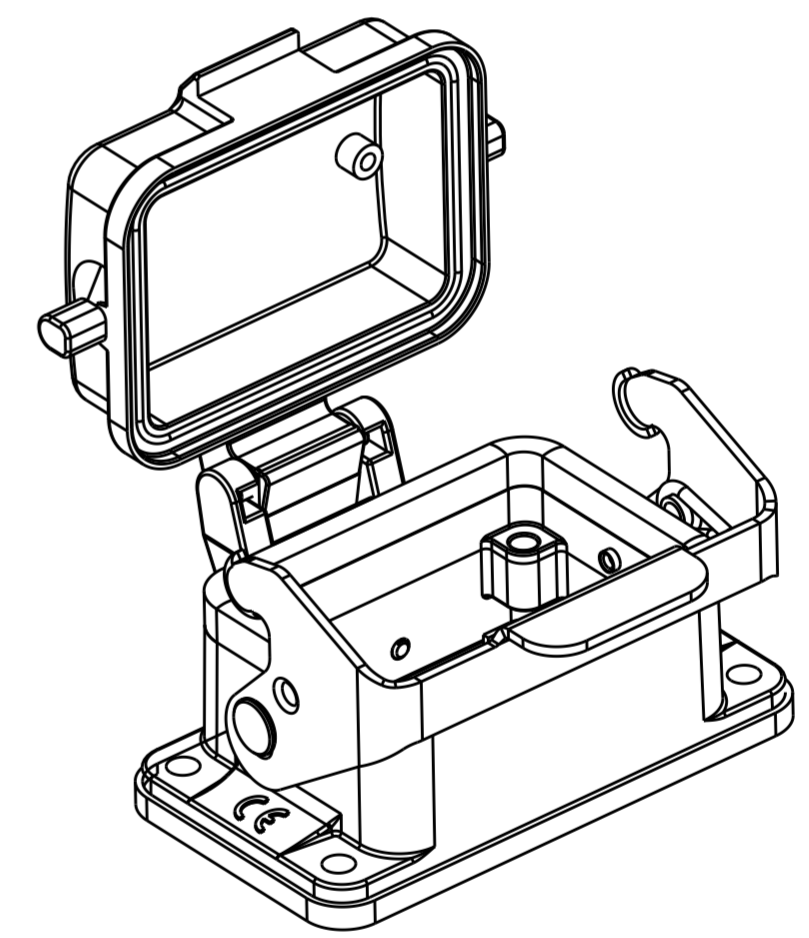

NOTES:
 1. TECHNICAL CHARACTERISTICS:
 HOUSING MATERIAL: DIE CAST ALUMINIUM ALLOY
 SURFACE: POWDER COATED, GREY
 DEGREE OF PROTECTION: IP65 (MATED)

注释:
 1. 技术参数:
 下壳材料: 铝合金
 表面处理: 粉末涂层, 灰色
 防护等级: IP65(配合)

T1510063000-000	H6B-AD	H6B HOUSING, BULKHEAD MOUNTED, METAL SINGLE LOCKING, PLASTIC PROTECTION COVER, POWDER COATED, GREY H6B下壳, 开孔安装, 彩锌单扣, 带塑料保护盖, 灰色粉末喷涂
PART NUMBER 料号		PART DESCRIPTION 描述

THIS DRAWING IS A CONTROLLED DOCUMENT.		DWN 05JUN2015 David Wang	STE TE Connectivity	
		CHK 05JUN2015 Chris Wang		
		APVD 05JUN2015 Xiang Xu	NAME H6B-AD	
DIMENSIONS: mm		PRODUCT SPEC 108-137013	SIZE A200779	
TOLERANCES UNLESS OTHERWISE SPECIFIED: 0 PLC ± 1 PLC ± 2 PLC ± 3 PLC ± 4 PLC ± ANGLES ± FINISH		APPLICATION SPEC 114-137013	DRAWING NO C-T1510063000000	
MATERIAL -		WEIGHT -	RESTRICTED TO -	
		Customer Drawing	SCALE 1:1	SHEET 1 OF 1 REV B