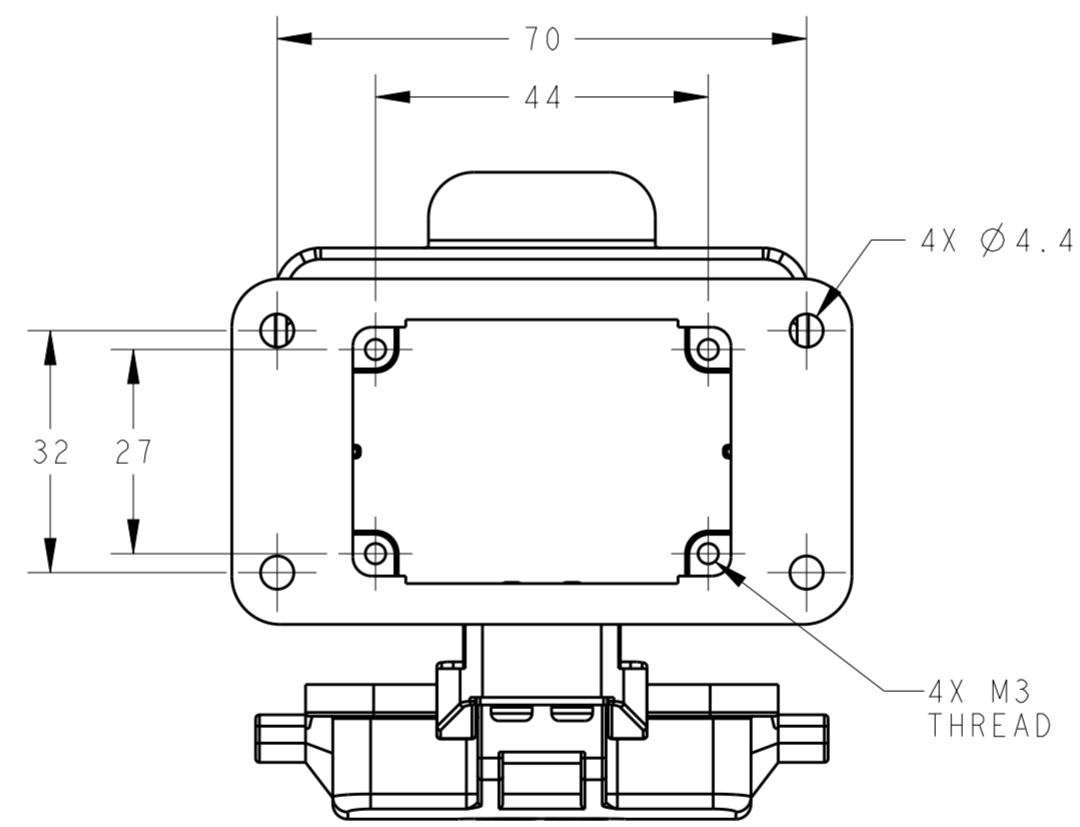

NOTES:
 1. TECHNICAL CHARACTERISTICS:
 HOUSING MATERIAL: DIE CAST ALUMINIUM ALLOY
 SURFACE: POWDER COATED, GREY
 DEGREE OF PROTECTION: IP65 (MATED)

注释:
 1. 技术参数:
 下壳材料: 铝合金
 表面处理: 粉末涂层, 灰色
 防护等级: IP65(配合)

T1510063000-000	H6B-AD	H6B HOUSING, BULKHEAD MOUNTED, METAL SINGLE LOCKING, PLASTIC PROTECTION COVER, POWDER COATED, GREY H6B下壳, 开孔安装, 彩锌单扣, 带塑料保护盖, 灰色粉末喷涂
PART NUMBER 料号		PART DESCRIPTION 描述

THIS DRAWING IS A CONTROLLED DOCUMENT.		DWN 05JUN2015 David Wang	STE TE Connectivity	
		CHK 05JUN2015 Chris Wang		
		APVD 05JUN2015 Xiang Xu	NAME H6B-AD	
DIMENSIONS: mm		PRODUCT SPEC 108-137013	SIZE A200779	
TOLERANCES UNLESS OTHERWISE SPECIFIED: 0 PLC ± 1 PLC ± 2 PLC ± 3 PLC ± 4 PLC ± ANGLES ± FINISH		APPLICATION SPEC 114-137013	DRAWING NO C-T1510063000000	
MATERIAL -		WEIGHT -	RESTRICTED TO -	
		Customer Drawing	SCALE 1:1	SHEET 1 OF 1 REV B