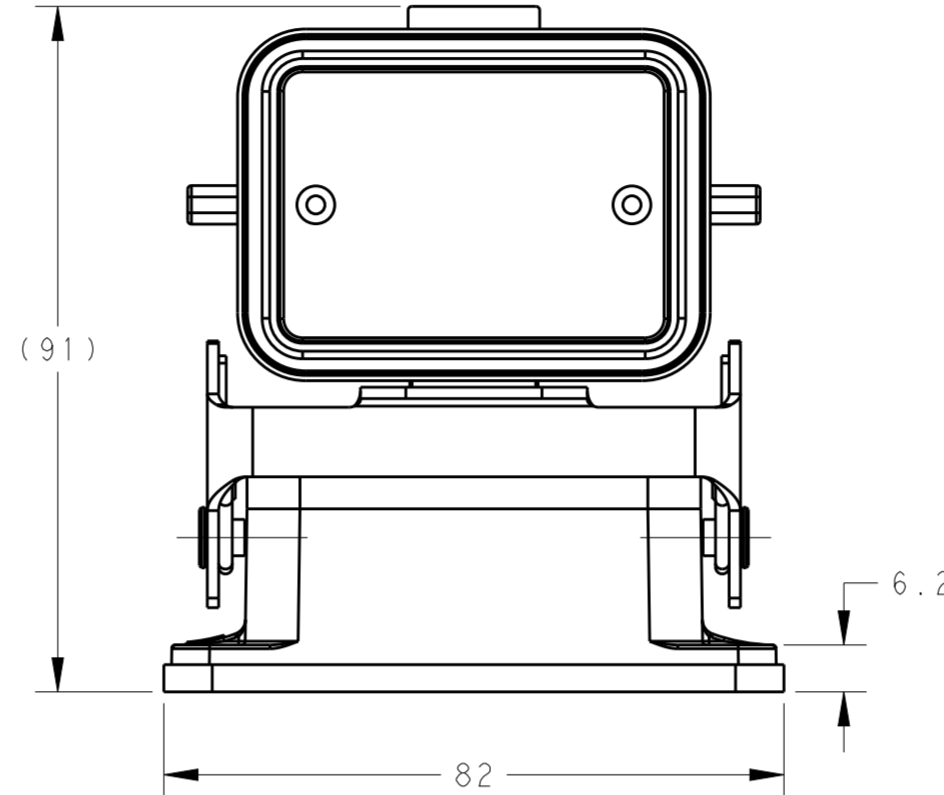

NOTES:
 1. TECHNICAL CHARACTERISTICS:
 HOUSING MATERIAL: DIE CAST ALUMINIUM ALLOY
 SURFACE: POWDER COATED, GREY
 DEGREE OF PROTECTION: IP65 (MATED)

注释:
 1. 技术参数:
 下壳材料: 铝合金
 表面处理: 粉末涂层, 灰色
 防护等级: IP65(配合)

T1510063000-000	H6B-AD	H6B HOUSING, BULKHEAD MOUNTED, METAL SINGLE LOCKING, PLASTIC PROTECTION COVER, POWDER COATED, GREY H6B下壳, 开孔安装, 彩锌单扣, 带塑料保护盖, 灰色粉末喷涂
PART NUMBER 料号		PART DESCRIPTION 描述

THIS DRAWING IS A CONTROLLED DOCUMENT.		DWN 05JUN2015 David Wang	STE TE Connectivity	
		CHK 05JUN2015 Chris Wang		
		APVD 05JUN2015 Xiang Xu	NAME H6B-AD	
DIMENSIONS: mm		PRODUCT SPEC 108-137013	SIZE A200779	
TOLERANCES UNLESS OTHERWISE SPECIFIED: 0 PLC ± 1 PLC ± 2 PLC ± 3 PLC ± 4 PLC ± ANGLES ± FINISH		APPLICATION SPEC 114-137013	DRAWING NO C-T1510063000000	
MATERIAL -		WEIGHT -	RESTRICTED TO -	
		Customer Drawing	SCALE 1:1	SHEET 1 OF 1 REV B