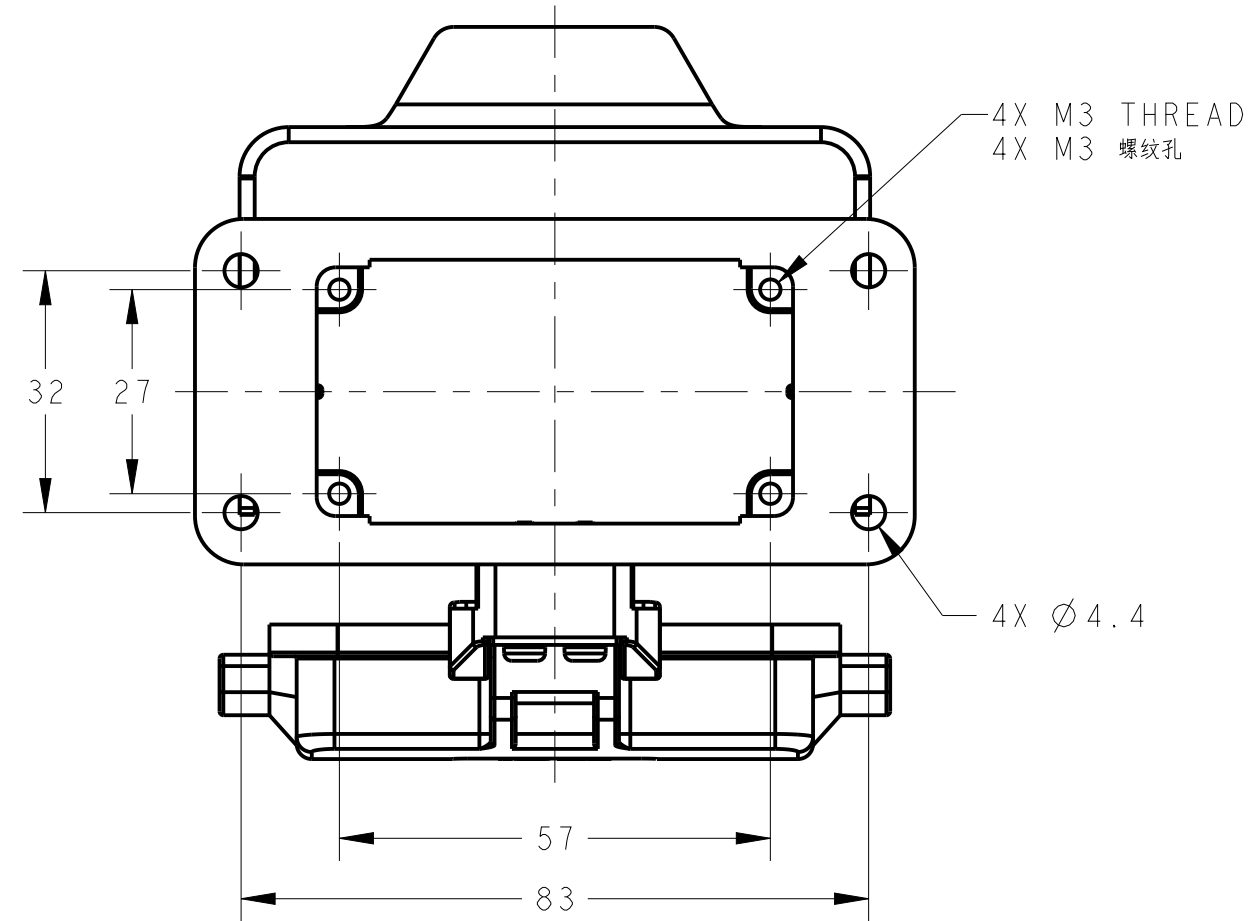

NOTES:  
 1. TECHNICAL CHARACTERISTICS:  
 HOUSING MATERIAL: DIE CAST ALUMINIUM ALLOY  
 SURFACE: POWDER COATED, GREY  
 DEGREE OF PROTECTION: IP65 (MATED)

注释:  
 1. 技术参数:  
 下壳材料: 铝合金  
 表面处理: 粉末涂层, 灰色  
 防护等级: IP65(配合)

T1510103000-000	H10B-AD-LB	H10B HOUSING, BULKHEAD MOUNTED, METAL SINGLE LOCKING, PLASTIC PROTECTION COVER, POWDER COATED, GREY H10B下壳, 开孔安装, 彩锌单扣, 带塑料保护盖, 灰色粉末喷涂
PART NUMBER 料号	PART DESCRIPTION 描述	

THIS DRAWING IS A CONTROLLED DOCUMENT.		DWN 25JUN2015 David Wang	TE Connectivity
		CHK 25JUN2015 Chris Wang	
		APVD 25JUN2015 Xiang Xu	
		NAME H10B-AD-LB	
DIMENSIONS:	TOLERANCES UNLESS OTHERWISE SPECIFIED:	PRODUCT SPEC	SIZE
mm	0 PLC ± 1 PLC ± 2 PLC ± 3 PLC ± 4 PLC ± ANGLES ±	108-137013	A2
MATERIAL	FINISH	APPLICATION SPEC	CAGE CODE
-	-	114-137013	00779
		WEIGHT	DRAWING NO
		-	C-T1510103000000
		Customer Drawing	RESTRICTED TO
		SCALE 1:1	-
		SHEET 1 OF 1	REV B