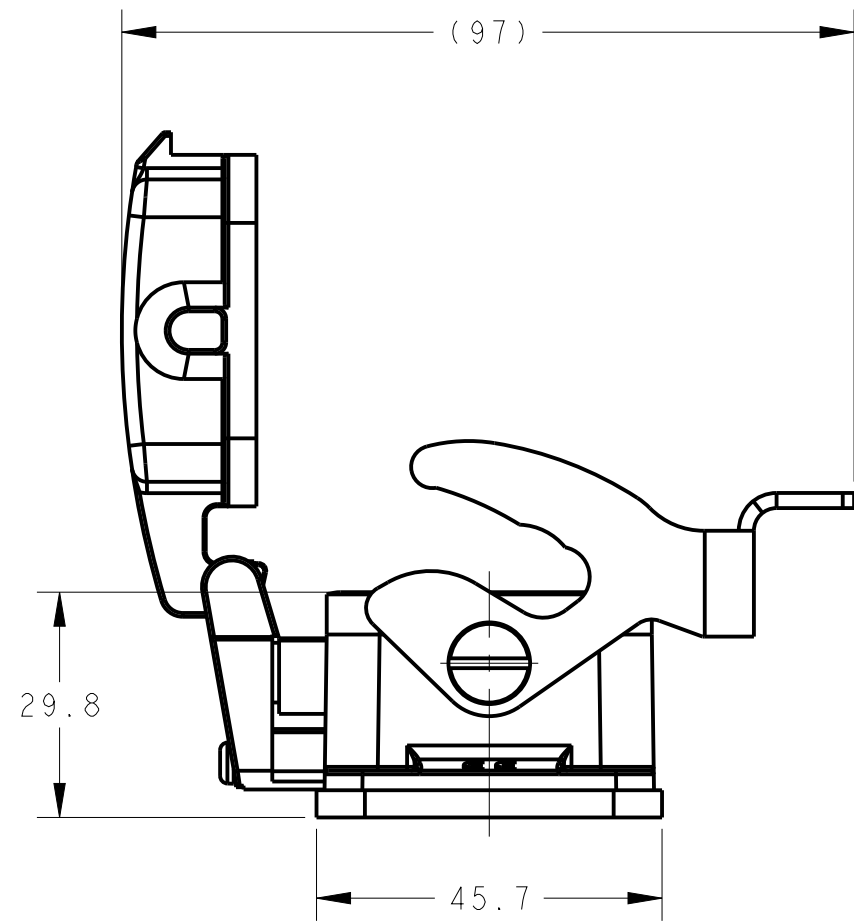

NOTES:  
 1. TECHNICAL CHARACTERISTICS:  
 HOUSING MATERIAL: DIE CAST ALUMINIUM ALLOY  
 SURFACE: POWDER COATED, GREY  
 DEGREE OF PROTECTION: IP65 (MATED)

注释:  
 1. 技术参数:  
 下壳材料: 铝合金  
 表面处理: 粉末涂层, 灰色  
 防护等级: IP65(配合)

T1510103000-000	H10B-AD-LB	H10B HOUSING, BULKHEAD MOUNTED, METAL SINGLE LOCKING, PLASTIC PROTECTION COVER, POWDER COATED, GREY H10B下壳, 开孔安装, 彩锌单扣, 带塑料保护盖, 灰色粉末喷涂
PART NUMBER 料号	PART DESCRIPTION 描述	

THIS DRAWING IS A CONTROLLED DOCUMENT.		DWN 25JUN2015 David Wang	TE Connectivity
		CHK 25JUN2015 Chris Wang	
		APVD 25JUN2015 Xiang Xu	
		NAME H10B-AD-LB	
DIMENSIONS:	TOLERANCES UNLESS OTHERWISE SPECIFIED:	PRODUCT SPEC	SIZE
mm	0 PLC ± 1 PLC ± 2 PLC ± 3 PLC ± 4 PLC ± ANGLES ±	108-137013	A2
MATERIAL	FINISH	APPLICATION SPEC	CAGE CODE
-	-	114-137013	00779
		WEIGHT	DRAWING NO
		-	C-T1510103000000
		Customer Drawing	RESTRICTED TO
		SCALE 1:1	-
		SHEET 1 OF 1	REV B