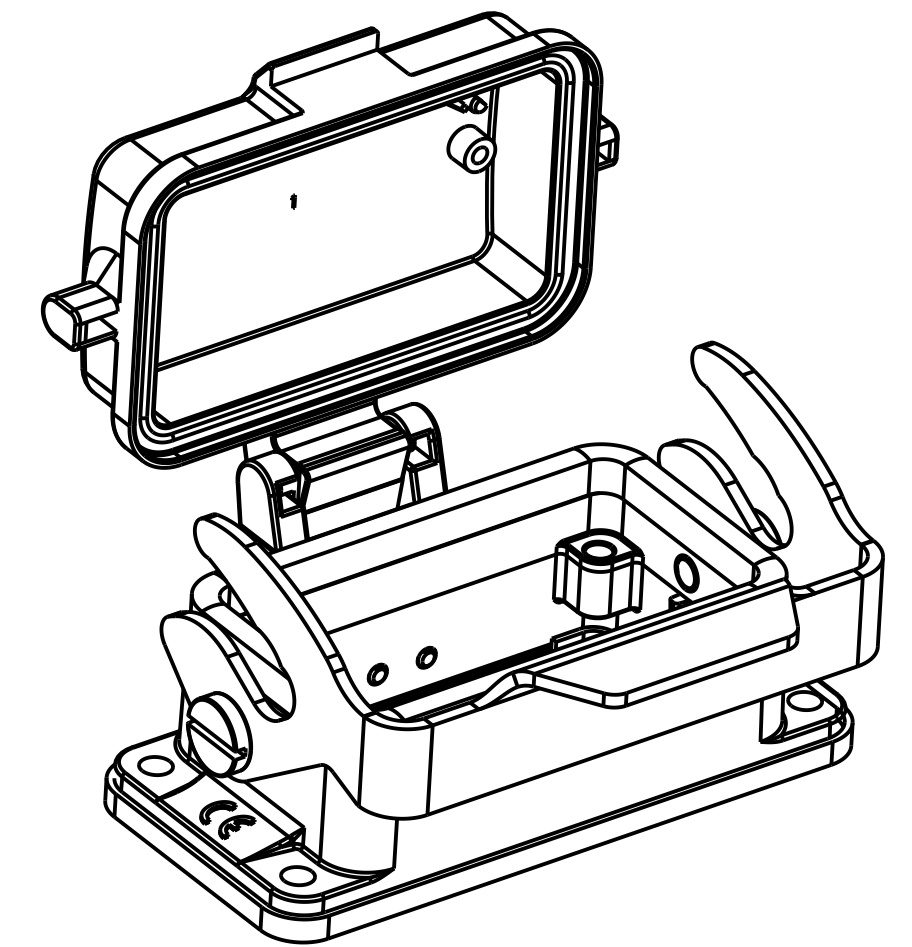

NOTES:  
 1. TECHNICAL CHARACTERISTICS:  
 HOUSING MATERIAL: DIE CAST ALUMINIUM ALLOY  
 SURFACE: POWDER COATED, GREY  
 DEGREE OF PROTECTION: IP65 (MATED)

注释:  
 1. 技术参数:  
 下壳材料: 铝合金  
 表面处理: 粉末涂层, 灰色  
 防护等级: IP65(配合)

T1510103000-000	H10B-AD-LB	H10B HOUSING, BULKHEAD MOUNTED, METAL SINGLE LOCKING, PLASTIC PROTECTION COVER, POWDER COATED, GREY H10B下壳, 开孔安装, 彩锌单扣, 带塑料保护盖, 灰色粉末喷涂
PART NUMBER 料号	PART DESCRIPTION 描述	

THIS DRAWING IS A CONTROLLED DOCUMENT.		DWN 25JUN2015 David Wang	TE Connectivity
		CHK 25JUN2015 Chris Wang	
		APVD 25JUN2015 Xiang Xu	
		NAME H10B-AD-LB	
DIMENSIONS:	TOLERANCES UNLESS OTHERWISE SPECIFIED:	PRODUCT SPEC	SIZE
mm	0 PLC ± 1 PLC ± 2 PLC ± 3 PLC ± 4 PLC ± ANGLES ±	108-137013	A2
MATERIAL	FINISH	APPLICATION SPEC	CAGE CODE
-	-	114-137013	00779
		WEIGHT	DRAWING NO
		-	C-T1510103000000
		Customer Drawing	RESTRICTED TO
		SCALE 1:1	-
		SHEET 1 OF 1	REV B