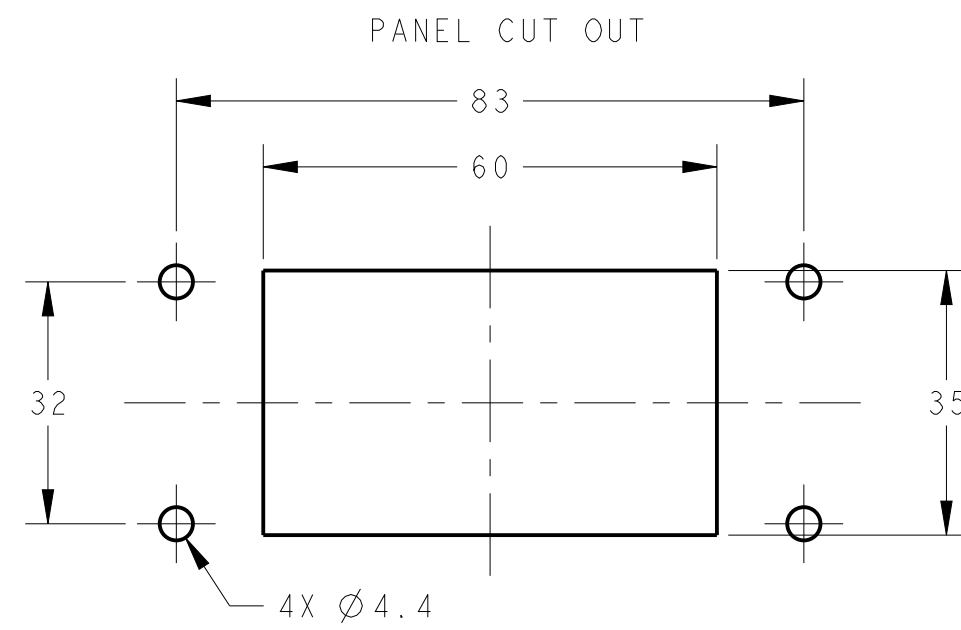

THIS DRAWING IS UNPUBLISHED. RELEASED FOR PUBLICATION 20
© COPYRIGHT 20 BY - ALL RIGHTS RESERVED.

REVISIONS					
P	LTR	DESCRIPTION	DATE	DWN	APVD
A		INITIAL	25JUN2015	DW	CW
B		ECR-20-008181	13JUL2020	WOR	CW