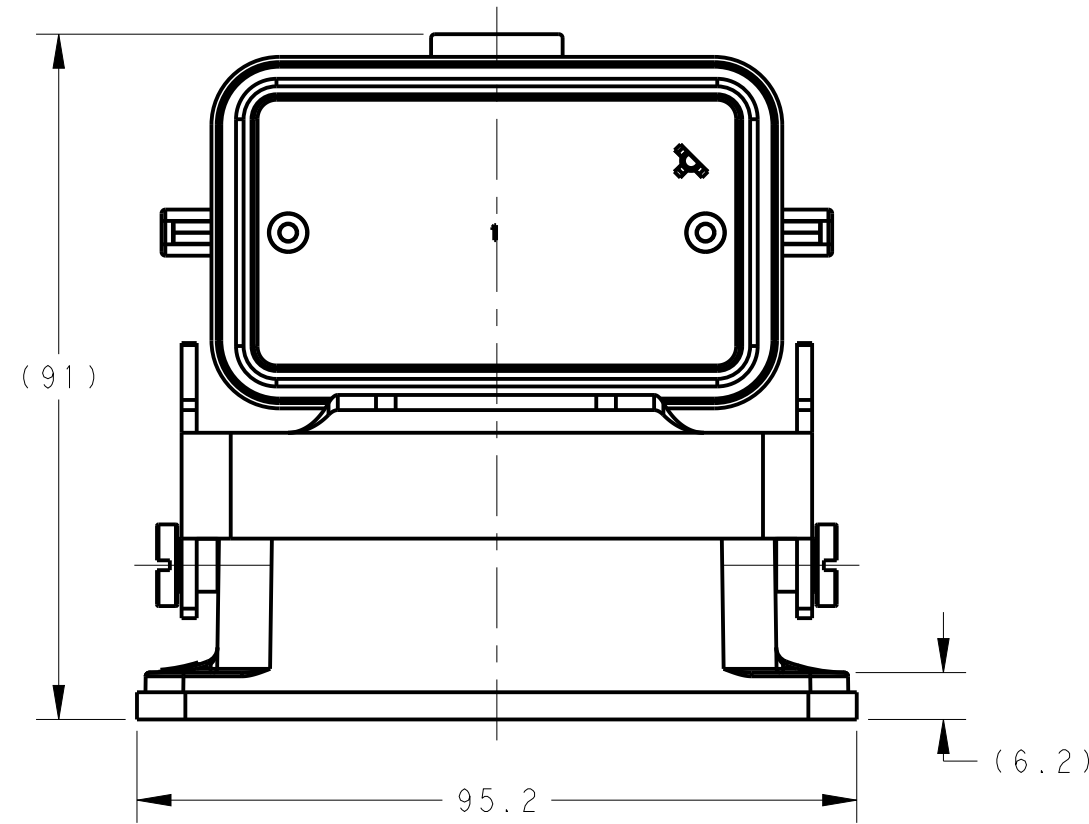

NOTES:  
 1. TECHNICAL CHARACTERISTICS:  
 HOUSING MATERIAL: DIE CAST ALUMINIUM ALLOY  
 SURFACE: POWDER COATED, GREY  
 DEGREE OF PROTECTION: IP65 (MATED)

注释:  
 1. 技术参数:  
 下壳材料: 铝合金  
 表面处理: 粉末涂层, 灰色  
 防护等级: IP65(配合)

T1510103000-000	H10B-AD-LB	H10B HOUSING, BULKHEAD MOUNTED, METAL SINGLE LOCKING, PLASTIC PROTECTION COVER, POWDER COATED, GREY H10B下壳, 开孔安装, 彩锌单扣, 带塑料保护盖, 灰色粉末喷涂
PART NUMBER 料号	PART DESCRIPTION 描述	

THIS DRAWING IS A CONTROLLED DOCUMENT.		DWN 25JUN2015 David Wang	TE Connectivity
		CHK 25JUN2015 Chris Wang	
		APVD 25JUN2015 Xiang Xu	
		NAME H10B-AD-LB	
DIMENSIONS:	TOLERANCES UNLESS OTHERWISE SPECIFIED:	PRODUCT SPEC	SIZE
mm	0 PLC ± 1 PLC ± 2 PLC ± 3 PLC ± 4 PLC ± ANGLES ±	108-137013	A2
MATERIAL	FINISH	APPLICATION SPEC	CAGE CODE
-	-	114-137013	00779
		WEIGHT	DRAWING NO
		-	C-T1510103000000
		Customer Drawing	RESTRICTED TO
		SCALE 1:1	-
		SHEET 1 OF 1	REV B