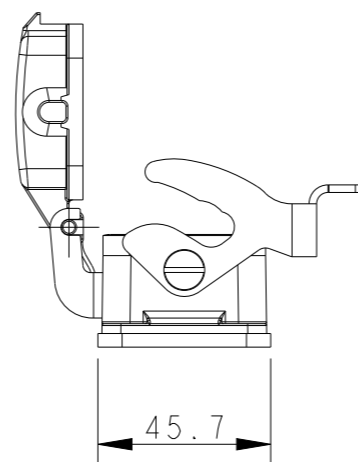

REVISIONS

P	LTR	DESCRIPTION	DATE	DWN	APVD
	A	INITIAL RELEASE	18JUN2015	DL	CW
	B	ECR-20-014876	23JUL2021	WQR	CW

4X M3 THREAD  
4X M3 螺纹孔

PANNEL CUT OUT

NOTES:

- 1. TECHNICAL CHARACTERISTICS:  
BODY MATERIAL: DIE CAST ALUMINIUM ALLOY  
SURFACE TREATMENT: POWDER-COATED, GRAY  
DEGREE OF PROTECTION: IP65 (MATED)

注释:

- 1. 技术参数:  
主体材料: 铝合金  
表面处理: 粉末喷涂, 灰色  
防护等级: IP65(配合)

T1510243000-000	H24B-AD-LB
ASSEMBLY PART NUMBER	ASSEMBLY PART DESCRIPTION

THIS DRAWING IS A CONTROLLED DOCUMENT.

DWN 18JUN2015  
DAVID LI

CHK 18JUN2015  
CHRIS WANG

APVD 18JUN2015  
XU XIANG

PRODUCT SPEC

108-137013

APPLICATION SPEC

114-137013

WEIGHT -

CUSTOMER DRAWING

NAME  
H24B-AD-LB

TE Connectivity

DIMENSIONS:	TOLERANCES UNLESS OTHERWISE SPECIFIED:
mm	
	0 PLC ±-
	1 PLC ±-
	2 PLC ±-
	3 PLC ±-
	4 PLC ±-
	ANGLES ±-
	FINISH ±-
MATERIAL TBD	

SIZE A3	CAGE CODE -	DRAWING NO T1510243000000	RESTRICTED TO
SCALE 1:2	SHEET 1 OF 1	REV B	