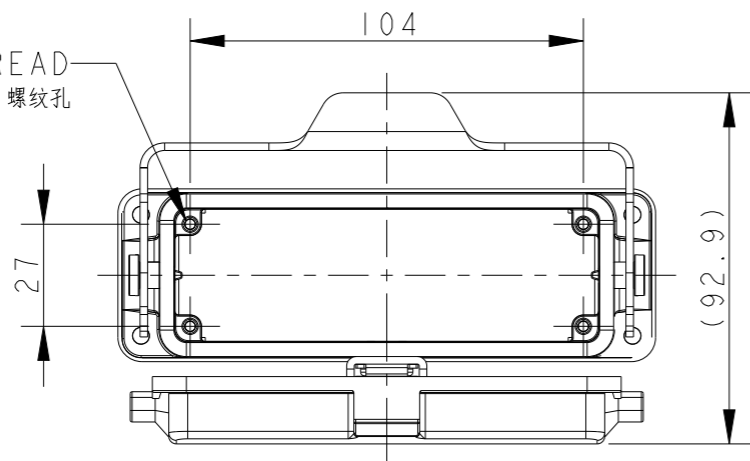

REVISIONS

P	LTR	DESCRIPTION	DATE	DWN	APVD
	A	INITIAL RELEASE	18JUN2015	DL	CW
	B	ECR-20-014876	23JUL2021	WQR	CW

4X M3 THREAD  
4X M3 螺纹孔

PANNEL CUT OUT

NOTES:

- 1. TECHNICAL CHARACTERISTICS:  
BODY MATERIAL: DIE CAST ALUMINIUM ALLOY  
SURFACE TREATMENT: POWDER-COATED, GRAY  
DEGREE OF PROTECTION: IP65 (MATED)

注释:

- 1. 技术参数:  
主体材料: 铝合金  
表面处理: 粉末喷涂, 灰色  
防护等级: IP65(配合)

T1510243000-000	H24B-AD-LB
ASSEMBLY PART NUMBER	ASSEMBLY PART DESCRIPTION

THIS DRAWING IS A CONTROLLED DOCUMENT.

DWN 18JUN2015  
DAVID LI

CHK 18JUN2015  
CHRIS WANG

APVD 18JUN2015  
XU XIANG

PRODUCT SPEC

108-137013

APPLICATION SPEC

114-137013

WEIGHT -

CUSTOMER DRAWING

NAME  
H24B-AD-LB

TE Connectivity

DIMENSIONS:	TOLERANCES UNLESS OTHERWISE SPECIFIED:
mm	
	0 PLC ±-
	1 PLC ±-
	2 PLC ±-
	3 PLC ±-
	4 PLC ±-
	ANGLES ±-
	FINISH ±-
MATERIAL TBD	

SIZE A3	CAGE CODE -	DRAWING NO T1510243000000	RESTRICTED TO
SCALE 1:2	SHEET 1 OF 1	REV B	