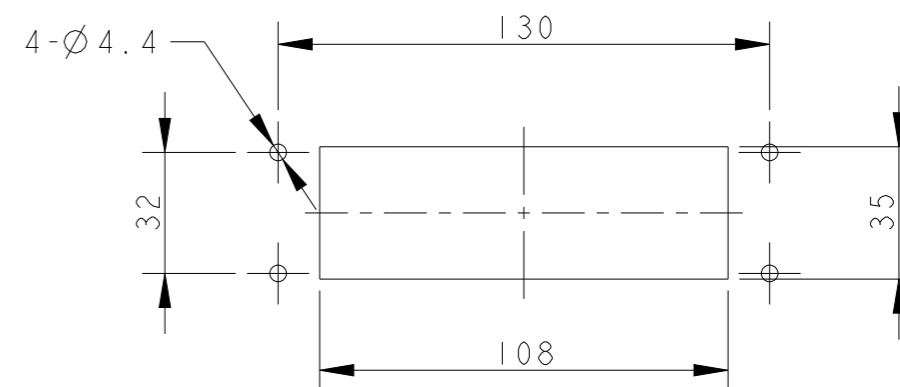

REVISIONS

P	LTR	DESCRIPTION	DATE	DWN	APVD
	A	INITIAL RELEASE	18JUN2015	DL	CW
	B	ECR-20-014876	23JUL2021	WQR	CW

4X M3 THREAD  
4X M3 螺纹孔

PANNEL CUT OUT

NOTES:

- 1. TECHNICAL CHARACTERISTICS:  
BODY MATERIAL: DIE CAST ALUMINIUM ALLOY  
SURFACE TREATMENT: POWDER-COATED, GRAY  
DEGREE OF PROTECTION: IP65 (MATED)

注释:

- 1. 技术参数:  
主体材料: 铝合金  
表面处理: 粉末喷涂, 灰色  
防护等级: IP65(配合)

T1510243000-000	H24B-AD-LB
ASSEMBLY PART NUMBER	ASSEMBLY PART DESCRIPTION

THIS DRAWING IS A CONTROLLED DOCUMENT.

DWN 18JUN2015  
DAVID LI

CHK 18JUN2015  
CHRIS WANG