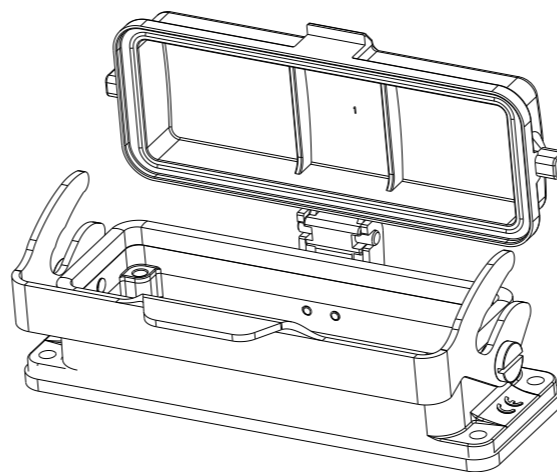

REVISIONS

P	LTR	DESCRIPTION	DATE	DWN	APVD
	A	INITIAL RELEASE	18JUN2015	DL	CW
	B	ECR-20-014876	23JUL2021	WQR	CW

4X M3 THREAD  
4X M3 螺纹孔

PANNEL CUT OUT

NOTES:

- 1. TECHNICAL CHARACTERISTICS:  
BODY MATERIAL: DIE CAST ALUMINIUM ALLOY  
SURFACE TREATMENT: POWDER-COATED, GRAY  
DEGREE OF PROTECTION: IP65 (MATED)

注释:

- 1. 技术参数:  
主体材料: 铝合金  
表面处理: 粉末喷涂, 灰色  
防护等级: IP65(配合)

T1510243000-000	H24B-AD-LB
ASSEMBLY PART NUMBER	ASSEMBLY PART DESCRIPTION

THIS DRAWING IS A CONTROLLED DOCUMENT.

DWN 18JUN2015  
DAVID LI

CHK 18JUN2015  
CHRIS WANG