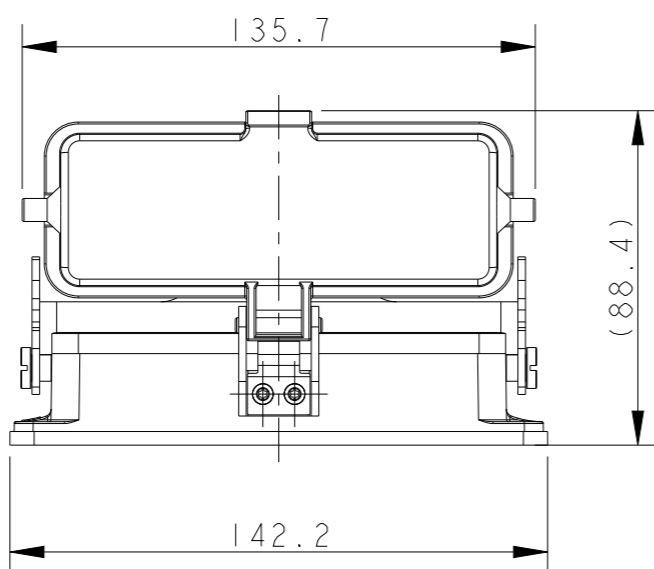

REVISIONS

P	LTR	DESCRIPTION	DATE	DWN	APVD
	A	INITIAL RELEASE	18JUN2015	DL	CW
	B	ECR-20-014876	23JUL2021	WQR	CW

4X M3 THREAD  
4X M3 螺纹孔

PANNEL CUT OUT

NOTES:

- 1. TECHNICAL CHARACTERISTICS:  
BODY MATERIAL: DIE CAST ALUMINIUM ALLOY  
SURFACE TREATMENT: POWDER-COATED, GRAY  
DEGREE OF PROTECTION: IP65 (MATED)

注释:

- 1. 技术参数:  
主体材料: 铝合金  
表面处理: 粉末喷涂, 灰色  
防护等级: IP65(配合)

T1510243000-000	H24B-AD-LB
ASSEMBLY PART NUMBER	ASSEMBLY PART DESCRIPTION

THIS DRAWING IS A CONTROLLED DOCUMENT.

DWN 18JUN2015  
DAVID LI

CHK 18JUN2015  
CHRIS WANG

APVD 18JUN2015  
XU XIANG

PRODUCT SPEC

108-137013

APPLICATION SPEC

114-137013

WEIGHT -

CUSTOMER DRAWING

NAME  
H24B-AD-LB

TE Connectivity

DIMENSIONS:	TOLERANCES UNLESS OTHERWISE SPECIFIED:
mm	
	0 PLC ±-
	1 PLC ±-
	2 PLC ±-
	3 PLC ±-
	4 PLC ±-
	ANGLES ±-
	FINISH ±-
MATERIAL TBD	

SIZE A3	CAGE CODE -	DRAWING NO T1510243000000	RESTRICTED TO
SCALE 1:2	SHEET 1 OF 1	REV B	