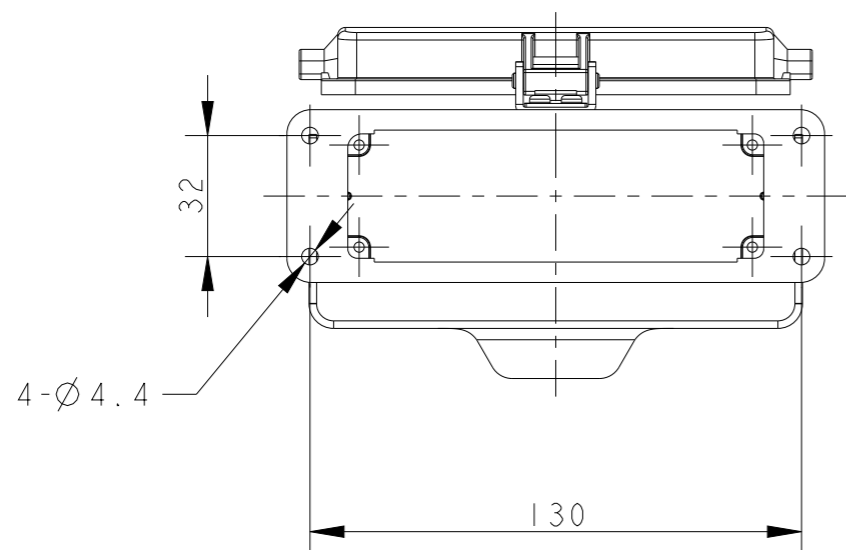

REVISIONS

P	LTR	DESCRIPTION	DATE	DWN	APVD
	A	INITIAL RELEASE	18JUN2015	DL	CW
	B	ECR-20-014876	23JUL2021	WQR	CW

4X M3 THREAD  
4X M3 螺纹孔

PANNEL CUT OUT

NOTES:

- 1. TECHNICAL CHARACTERISTICS:  
BODY MATERIAL: DIE CAST ALUMINIUM ALLOY  
SURFACE TREATMENT: POWDER-COATED, GRAY  
DEGREE OF PROTECTION: IP65 (MATED)

注释:

- 1. 技术参数:  
主体材料: 铝合金  
表面处理: 粉末喷涂, 灰色  
防护等级: IP65(配合)

T1510243000-000	H24B-AD-LB
ASSEMBLY PART NUMBER	ASSEMBLY PART DESCRIPTION

THIS DRAWING IS A CONTROLLED DOCUMENT.

DWN 18JUN2015  
DAVID LI

CHK 18JUN2015  
CHRIS WANG

APVD 18JUN2015  
XU XIANG

PRODUCT SPEC

108-137013

APPLICATION SPEC

114-137013

WEIGHT -

CUSTOMER DRAWING

NAME  
H24B-AD-LB

TE Connectivity

DIMENSIONS:	TOLERANCES UNLESS OTHERWISE SPECIFIED:
mm	
	0 PLC ±-
	1 PLC ±-
	2 PLC ±-
	3 PLC ±-
	4 PLC ±-
	ANGLES ±-
	FINISH ±-
MATERIAL TBD	

SIZE A3	CAGE CODE -	DRAWING NO T1510243000000	RESTRICTED TO
SCALE 1:2	SHEET 1 OF 1	REV B	