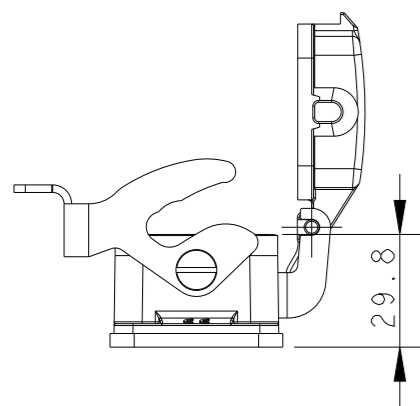

REVISIONS

P	LTR	DESCRIPTION	DATE	DWN	APVD
	A	INITIAL RELEASE	18JUN2015	DL	CW
	B	ECR-20-014876	23JUL2021	WQR	CW

4X M3 THREAD  
4X M3 螺纹孔

PANNEL CUT OUT

NOTES:

- 1. TECHNICAL CHARACTERISTICS:  
BODY MATERIAL: DIE CAST ALUMINIUM ALLOY  
SURFACE TREATMENT: POWDER-COATED, GRAY  
DEGREE OF PROTECTION: IP65 (MATED)

注释:

- 1. 技术参数:  
主体材料: 铝合金  
表面处理: 粉末喷涂, 灰色  
防护等级: IP65(配合)

T1510243000-000	H24B-AD-LB
ASSEMBLY PART NUMBER	ASSEMBLY PART DESCRIPTION

THIS DRAWING IS A CONTROLLED DOCUMENT.

DWN 18JUN2015  
DAVID LI

CHK 18JUN2015  
CHRIS WANG

APVD 18JUN2015  
XU XIANG

PRODUCT SPEC

108-137013

APPLICATION SPEC

114-137013

WEIGHT -

CUSTOMER DRAWING

NAME  
H24B-AD-LB

TE Connectivity

DIMENSIONS:	TOLERANCES UNLESS OTHERWISE SPECIFIED:
mm	
	0 PLC ±-
	1 PLC ±-
	2 PLC ±-
	3 PLC ±-
	4 PLC ±-
	ANGLES ±-
	FINISH ±-
MATERIAL TBD	

SIZE A3	CAGE CODE -	DRAWING NO T1510243000000	RESTRICTED TO
SCALE 1:2	SHEET 1 OF 1	REV B	